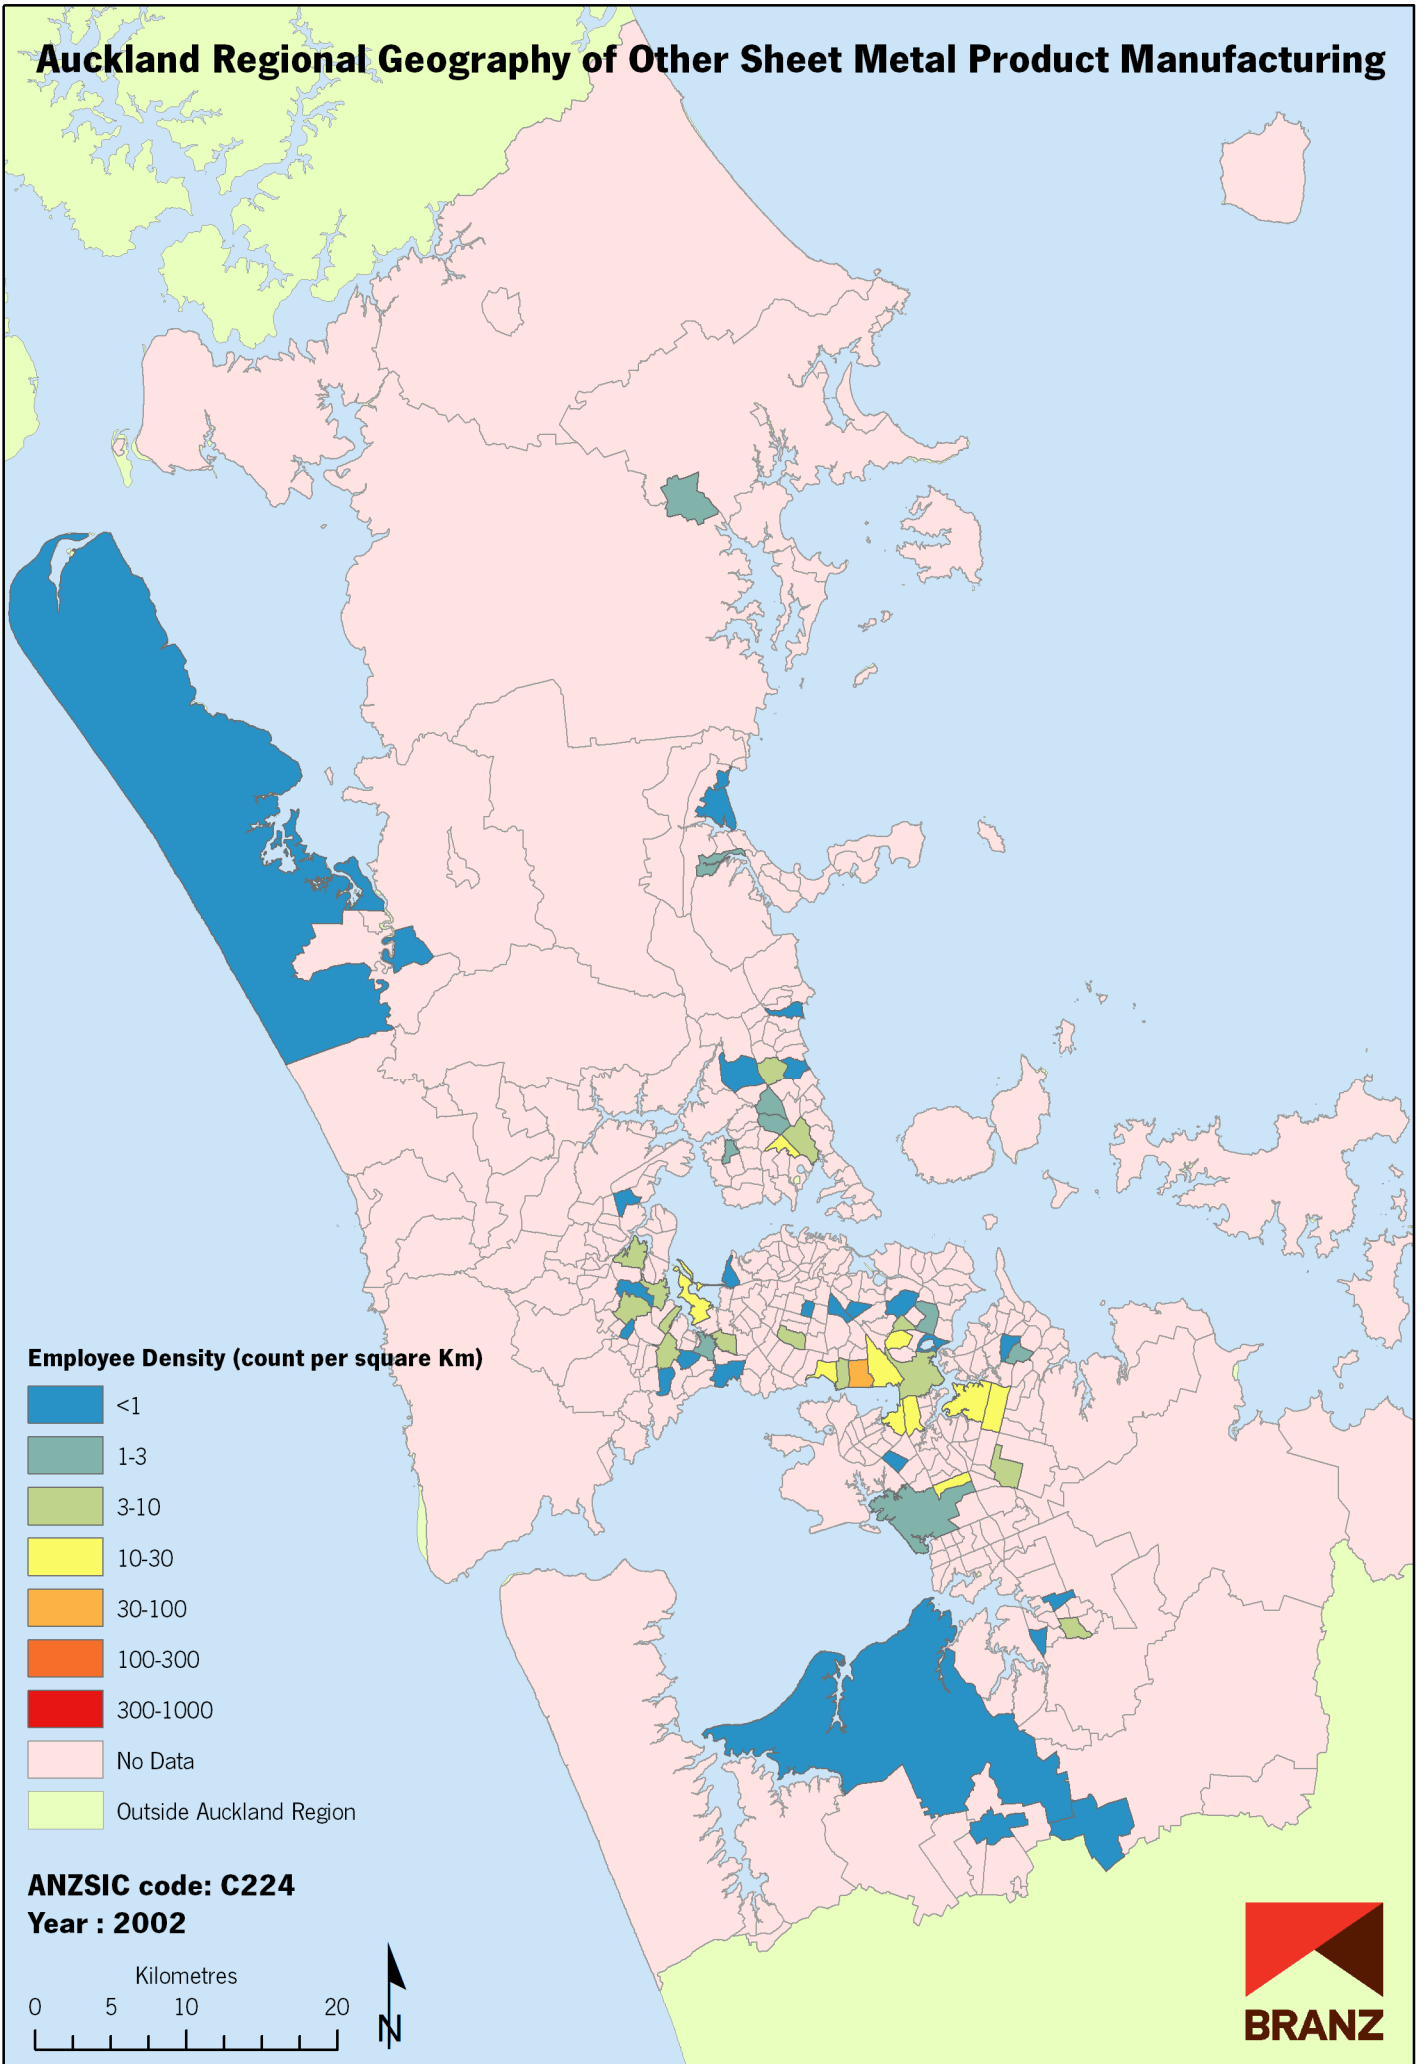

# Auckland Regional Geography of Other Sheet Metal Product Manufacturing

Data sources: Statistics New Zealand, Land Information New Zealand, Ollivier & Co Ltd. Copyright BRANZ. Whilst due care has been taken, BRANZ gives no warranty as to the accuracy and completeness of any information on this map and accepts no liability for any error, omission or use of the information.