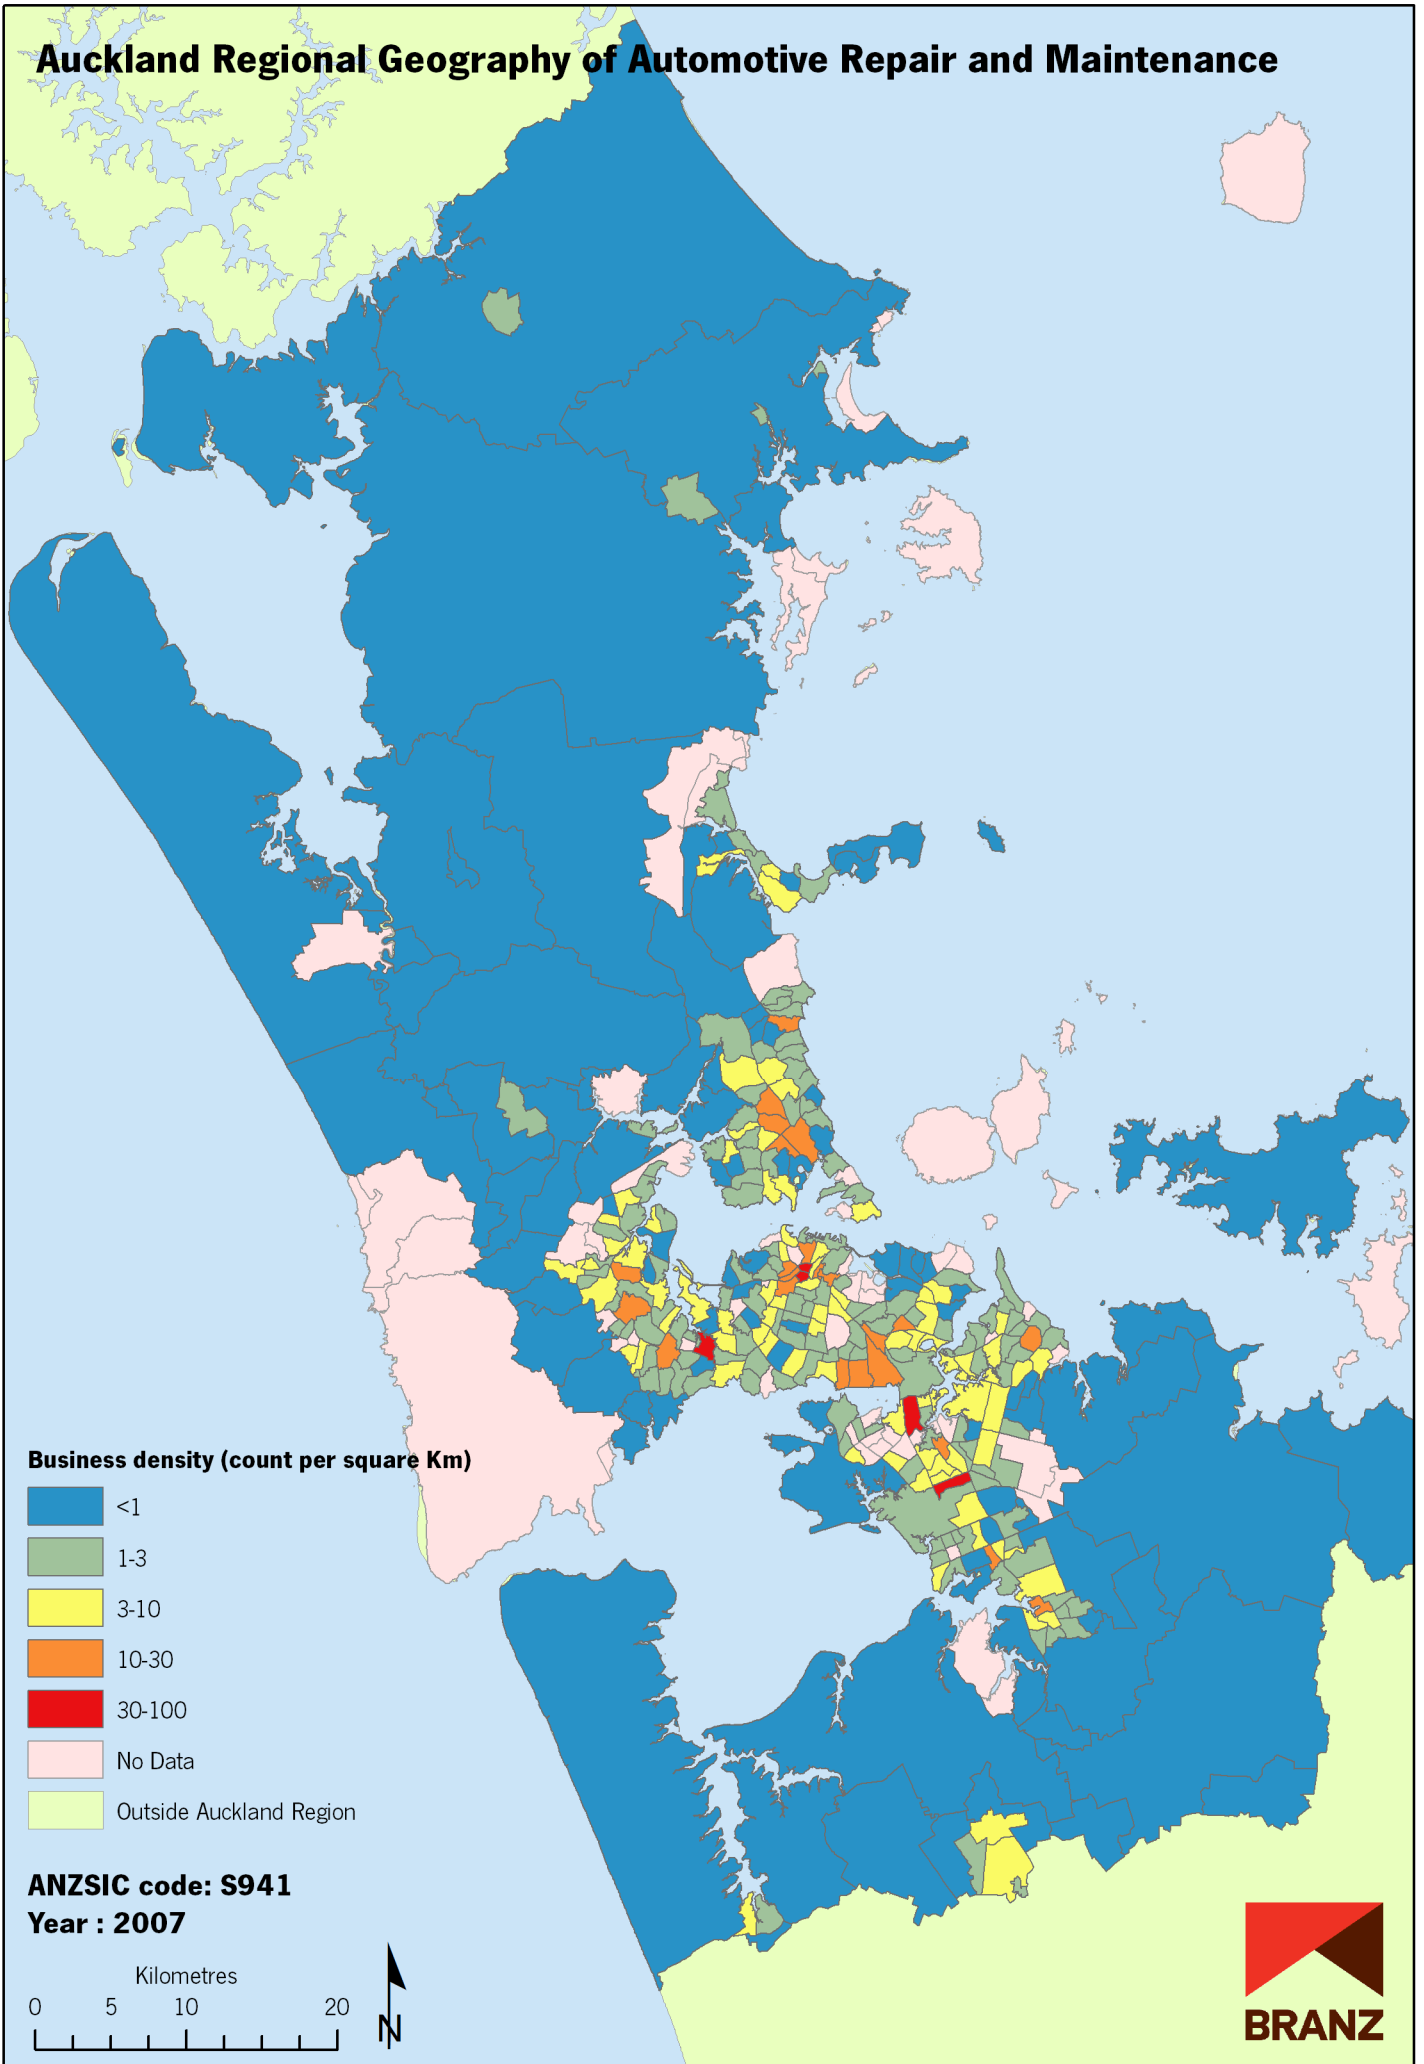

Auckland Regional Geography of Automotive Repair and Maintenance

Data sources: Statistics New Zealand, Land Information New Zealand, Ollivier & Co Ltd. Copyright BRANZ. Whilst due care has been taken, BRANZ gives no warranty as to the accuracy and completeness of any information on this map and accepts no liability for any error, omission or use of the information.