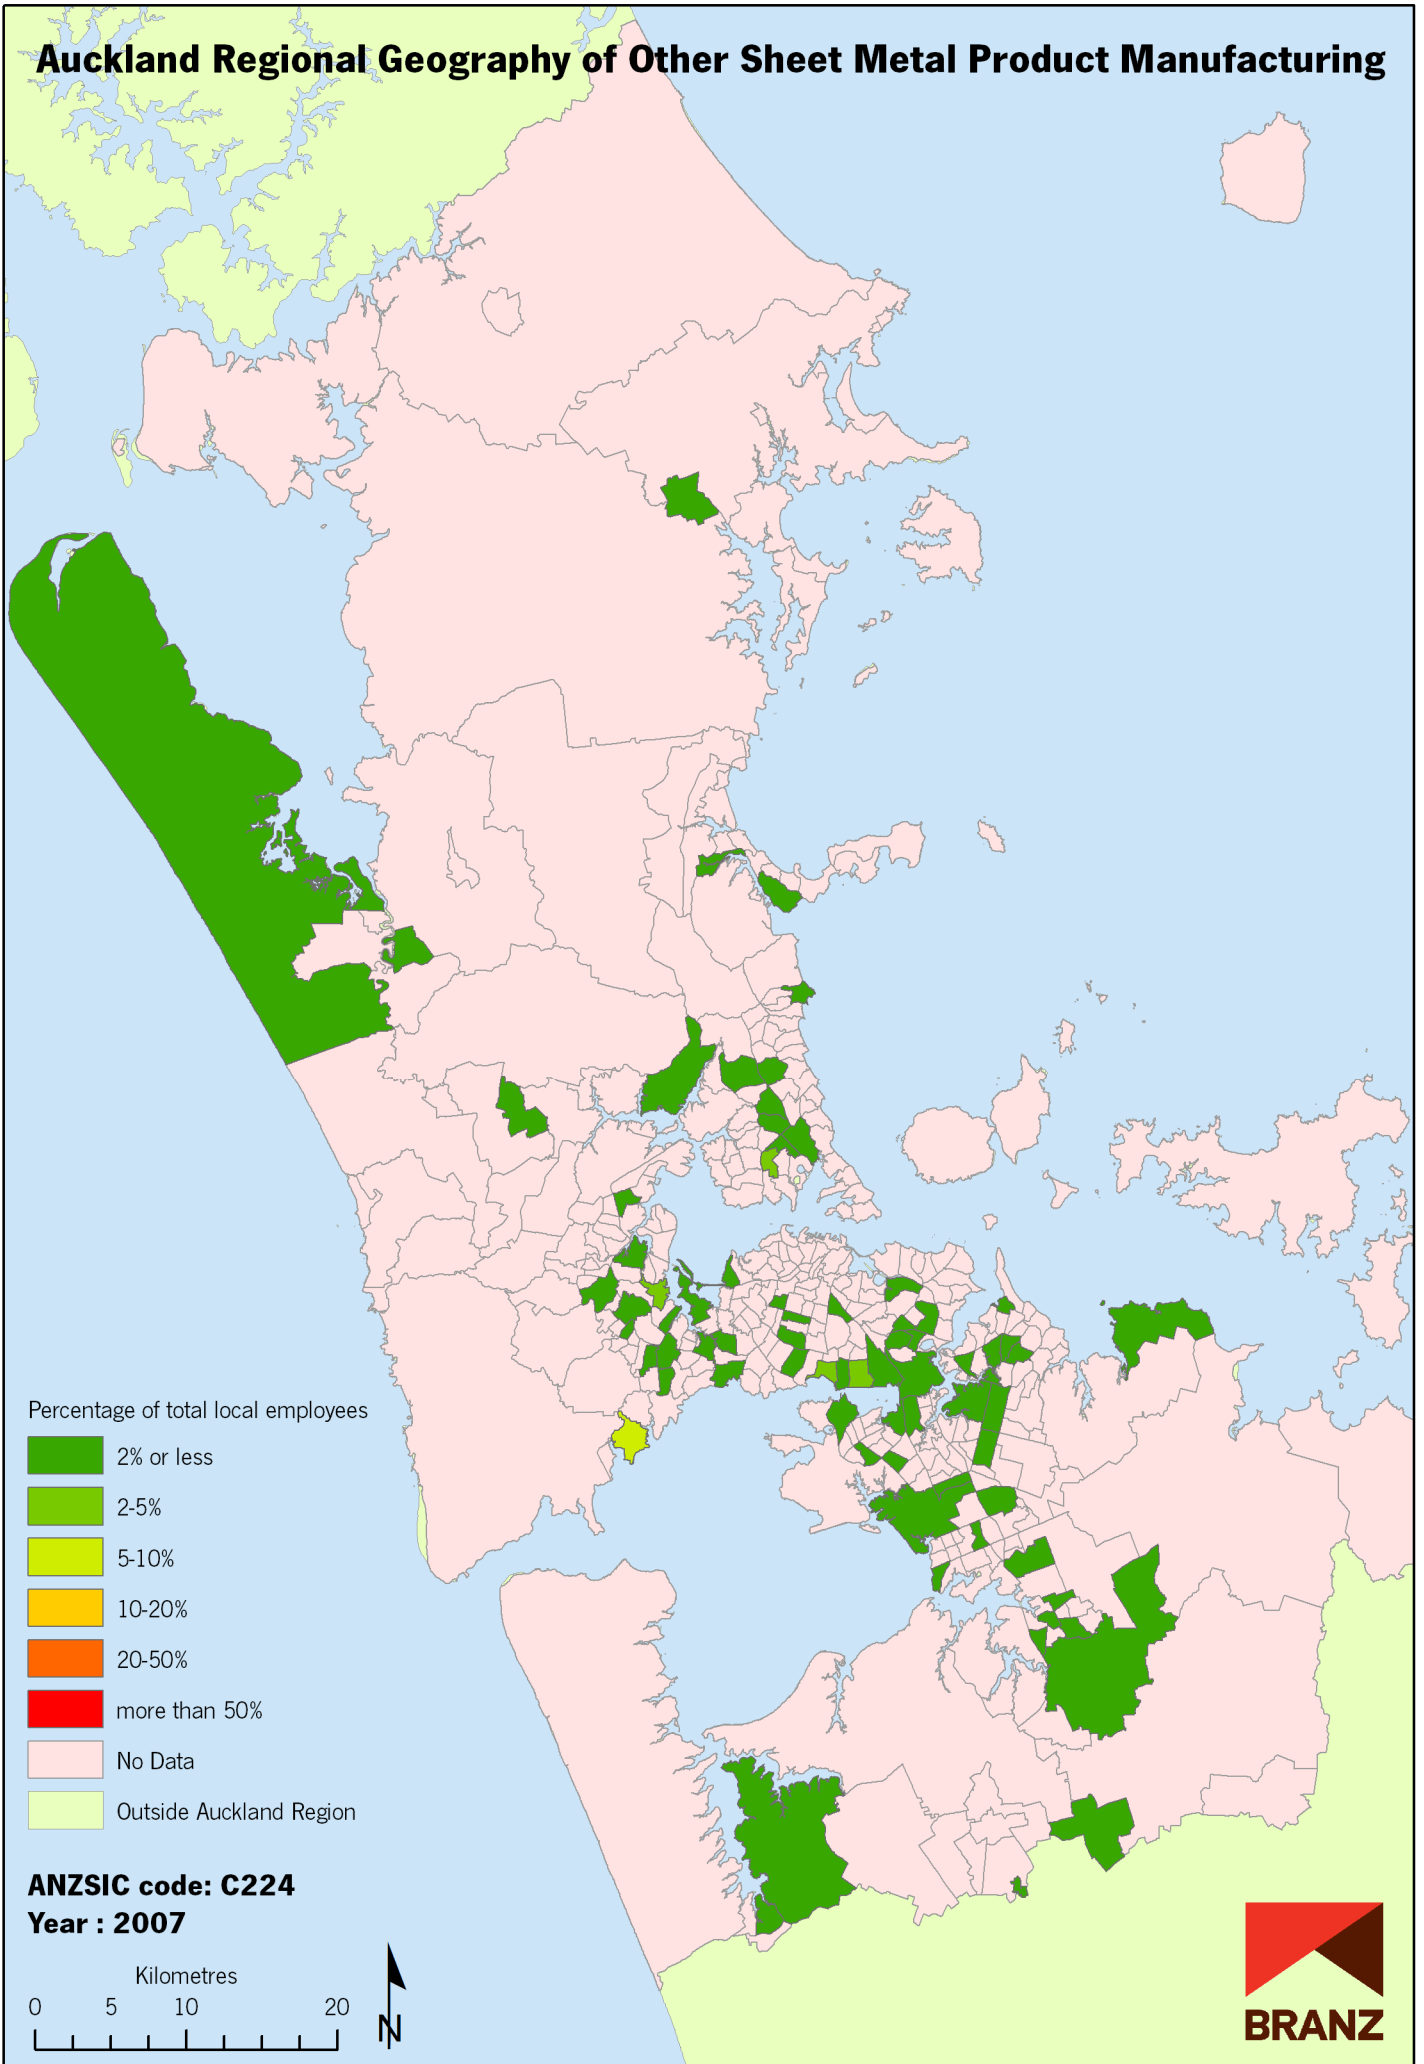

# Auckland Regional Geography of Other Sheet Metal Product Manufacturing

Data sources: Statistics New Zealand, Land Information New Zealand, Ollivier & Co Ltd. Copyright BRANZ. Whilst due care has been taken, BRANZ gives no warranty as to the accuracy and completeness of any information on this map and accepts no liability for any error, omission or use of the information.