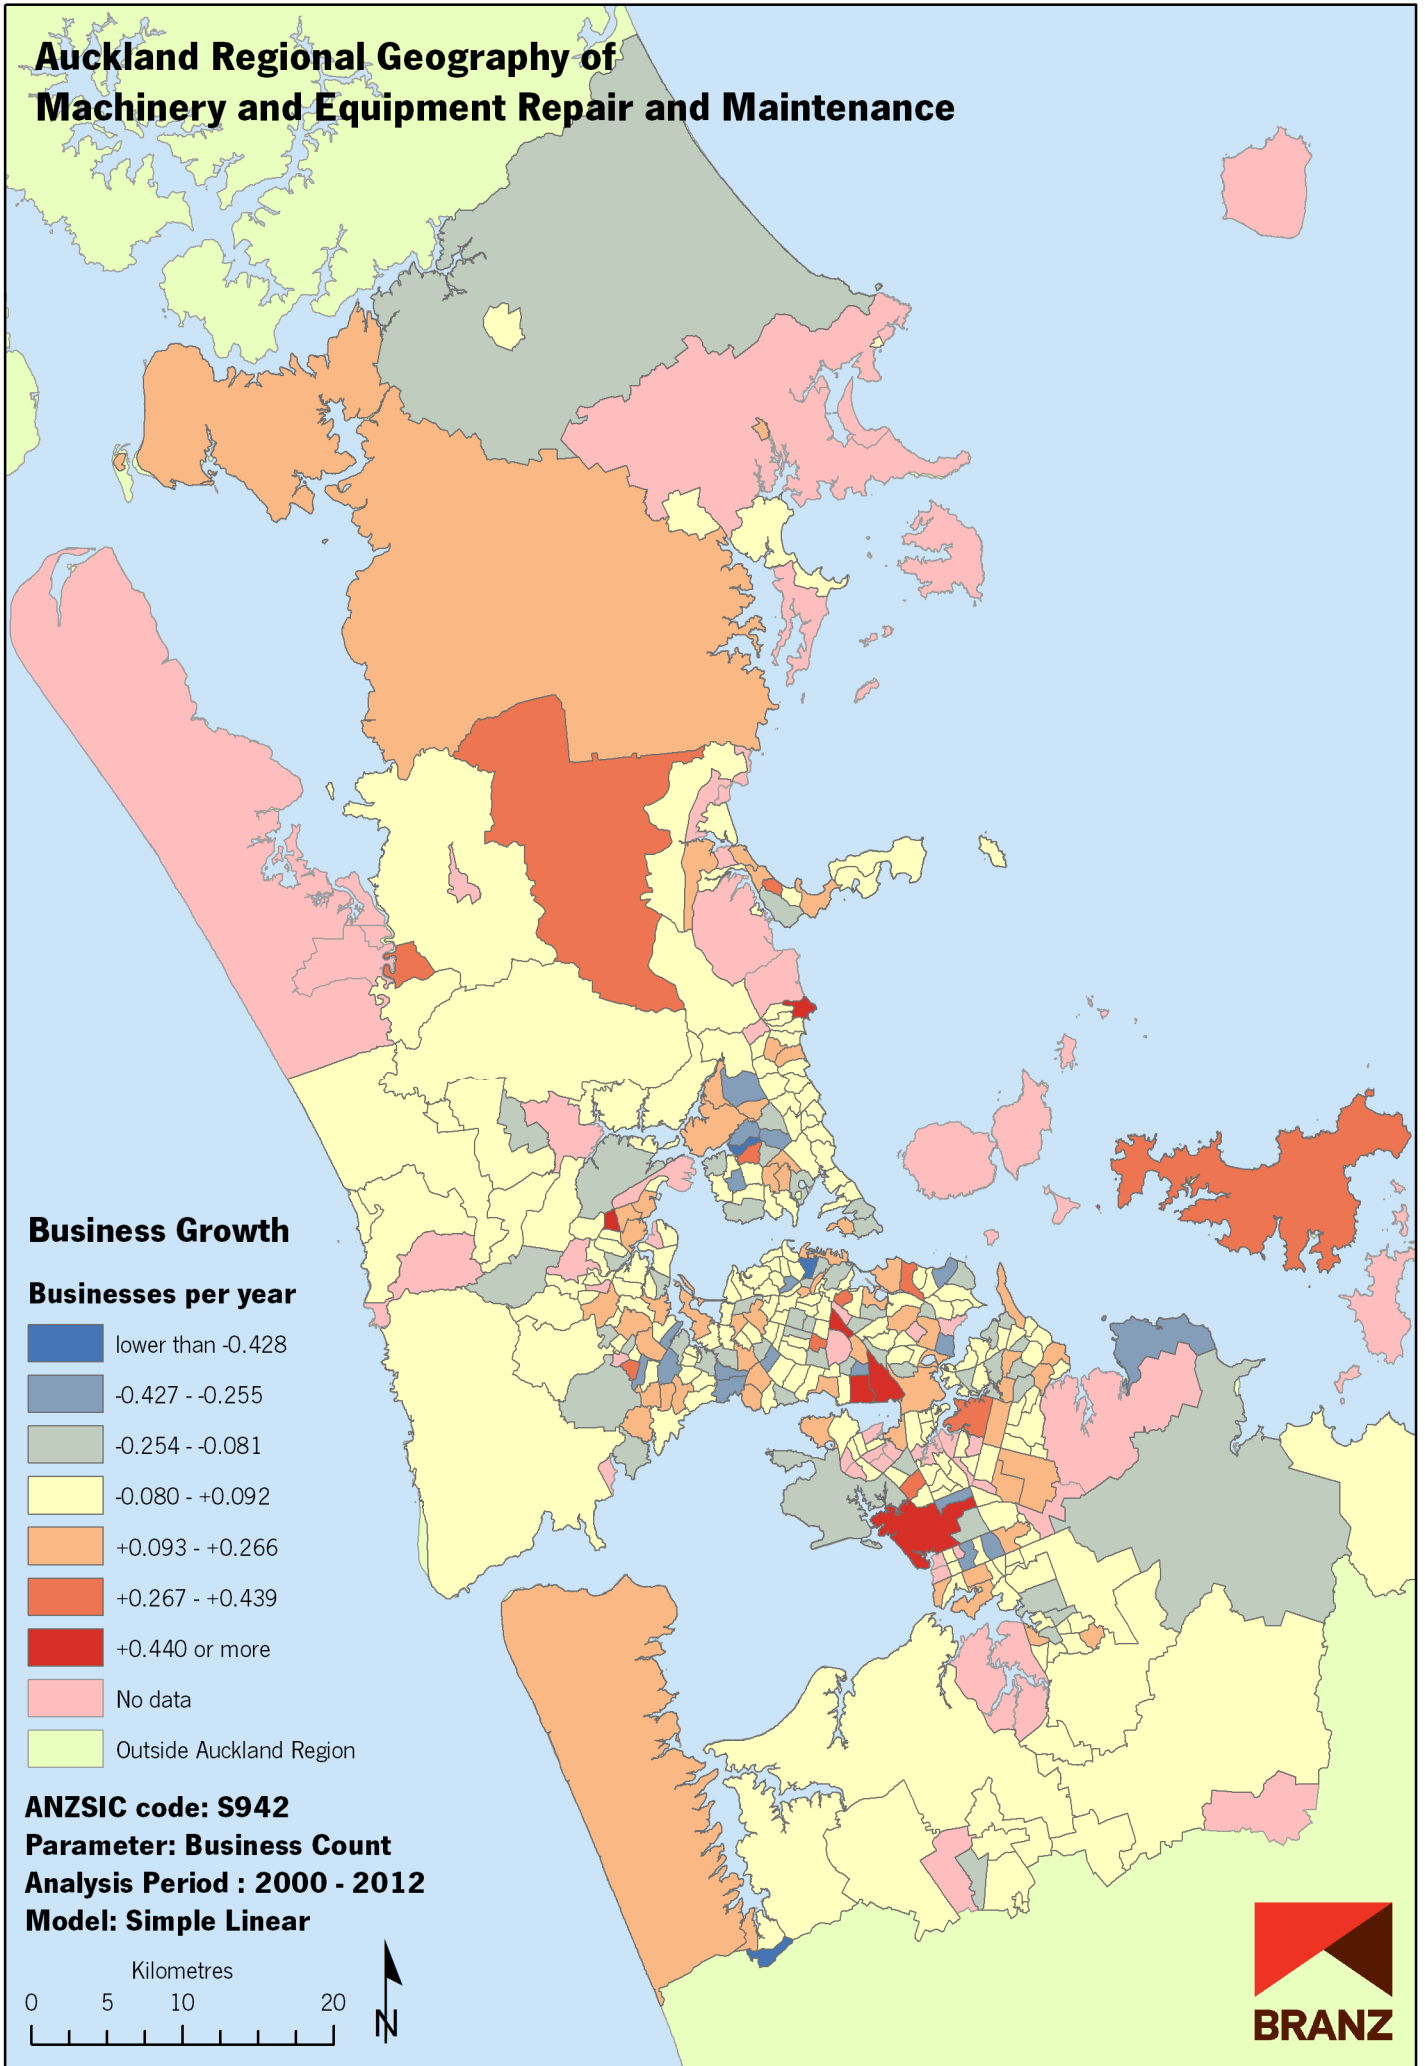

Auckland Regional Geography of Machinery and Equipment Repair and Maintenance

Data sources: Statistics New Zealand, Land Information New Zealand, Ollivier & Co Ltd. Copyright BRANZ. Whilst due care has been taken, BRANZ gives no warranty as to the accuracy and completeness of any information on this map and accepts no liability for any error, omission or use of the information.