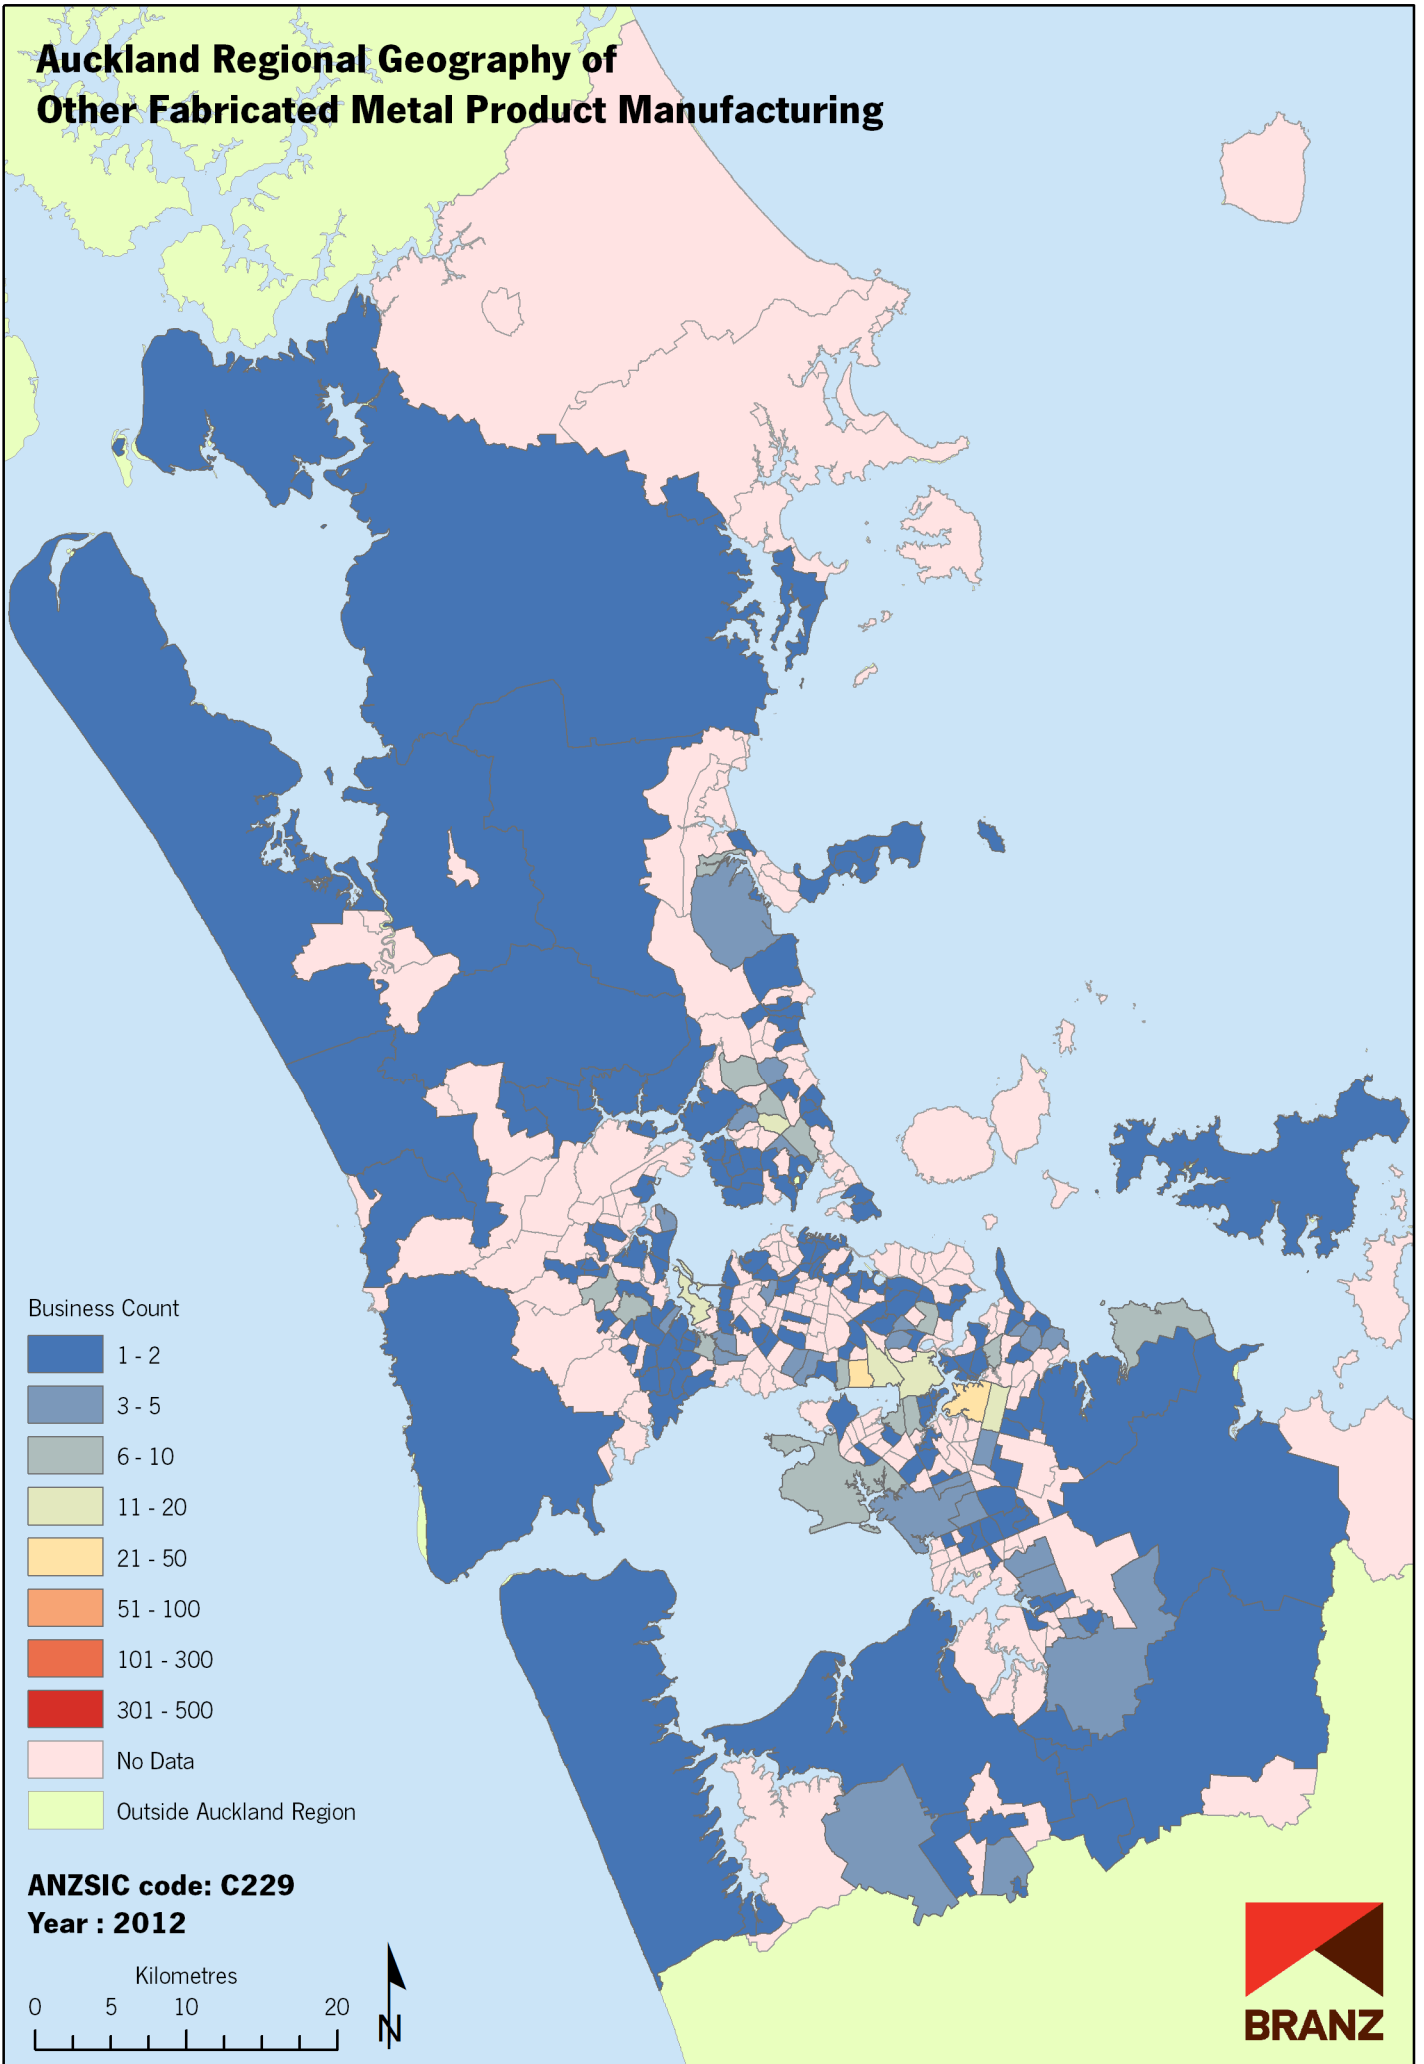

# Auckland Regional Geography of Other Fabricated Metal Product Manufacturing

Data sources: Statistics New Zealand, Land Information New Zealand, Ollivier & Co Ltd. Copyright BRANZ. Whilst due care has been taken, BRANZ gives no warranty as to the accuracy and completeness of any information on this map and accepts no liability for any error, omission or use of the information.