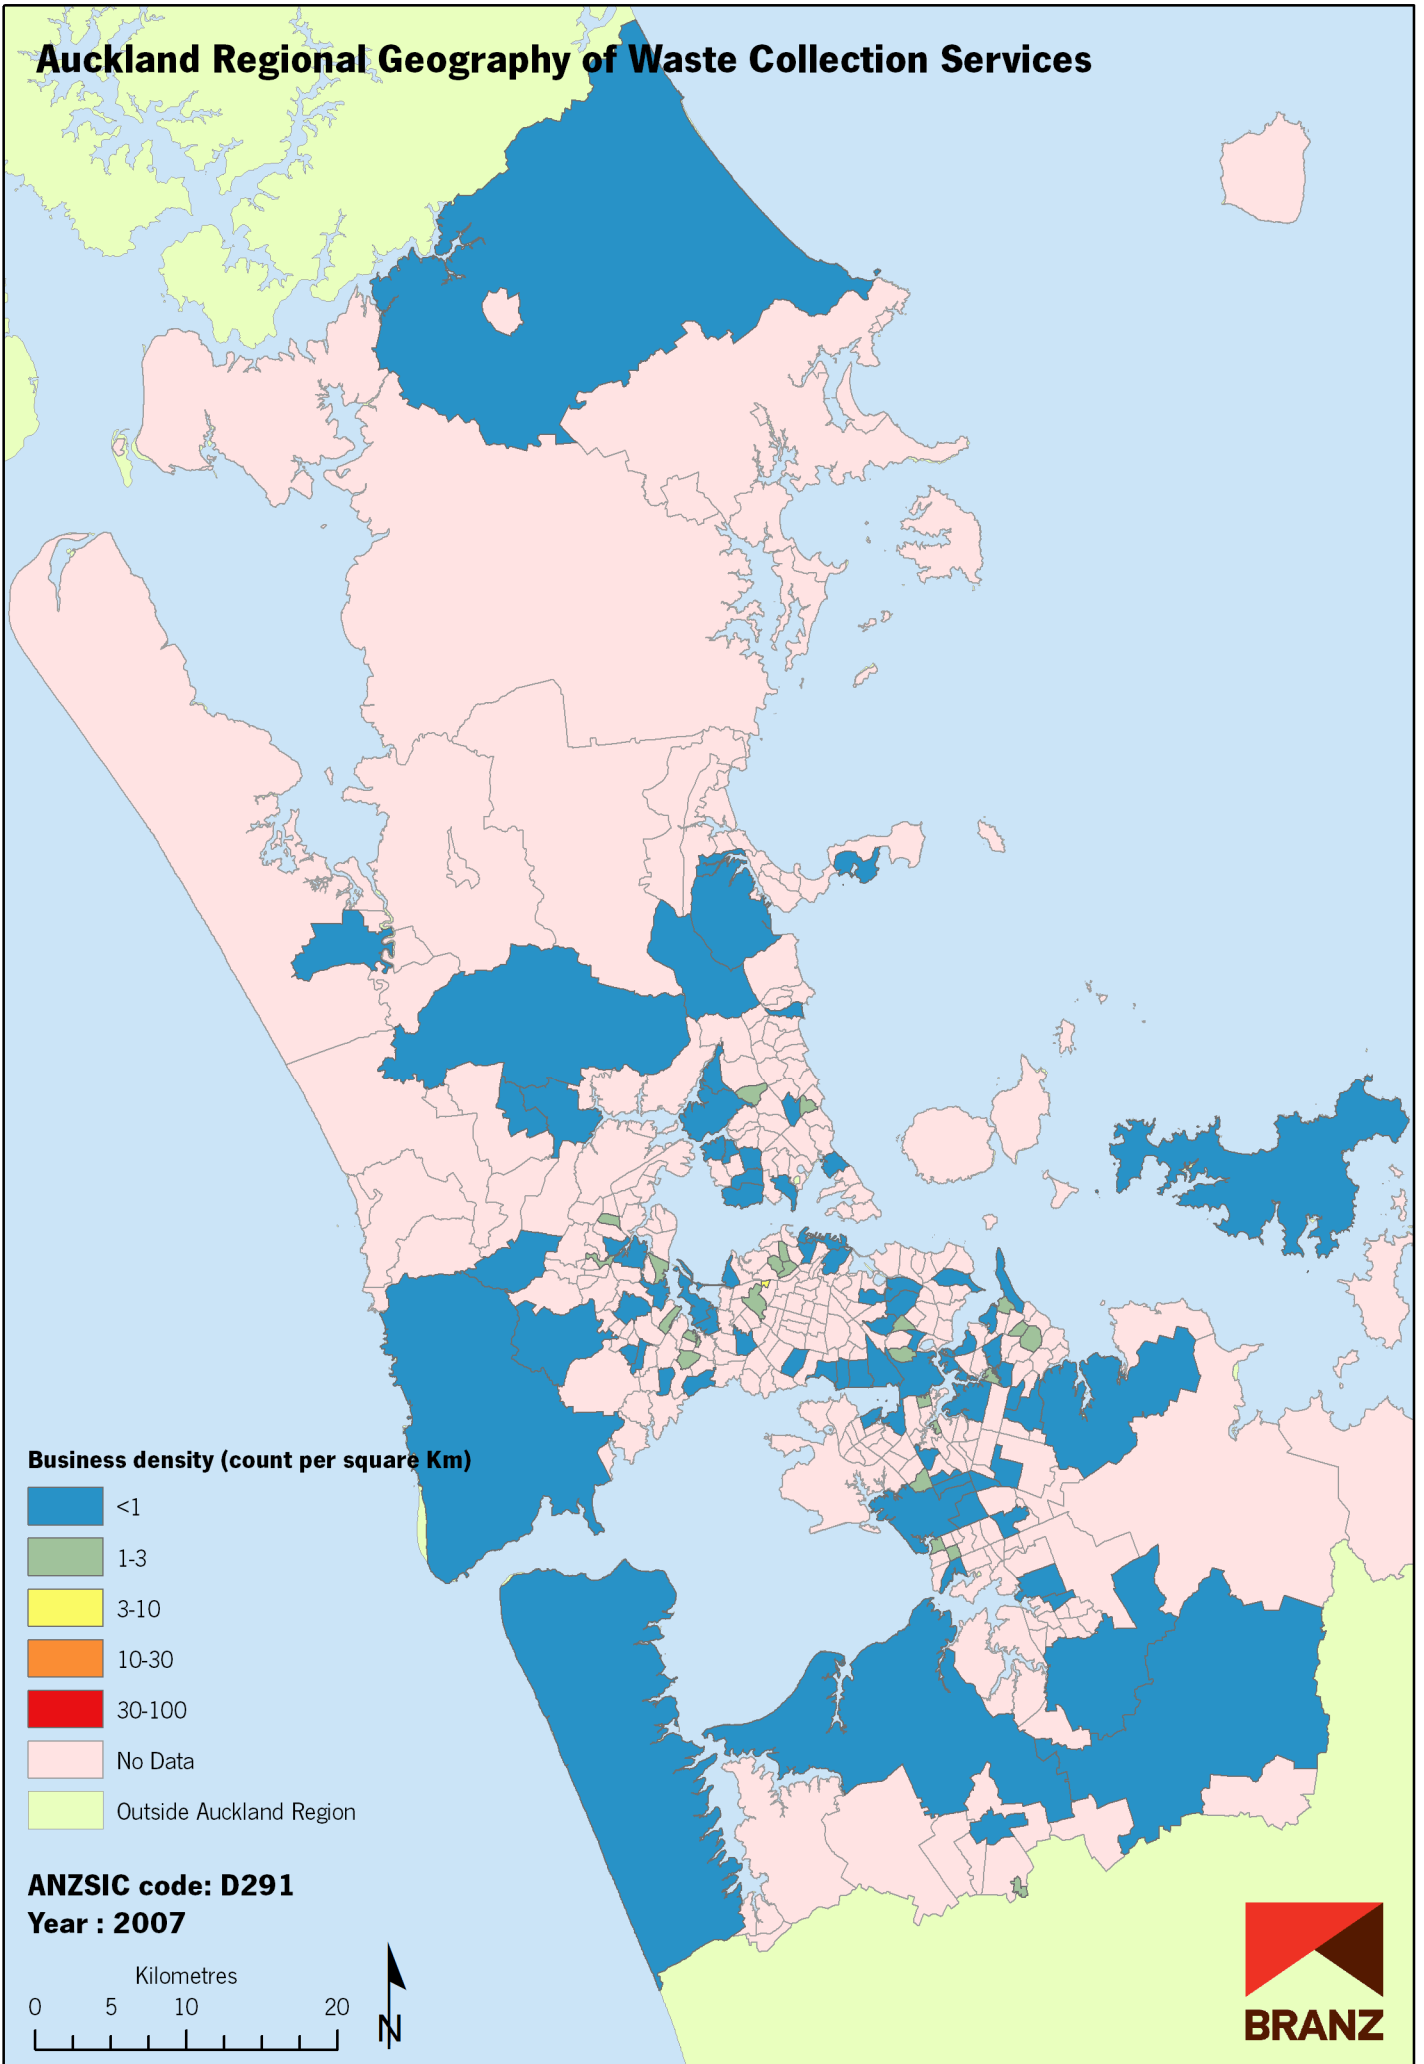

Auckland Regional Geography of Waste Collection Services

Data sources: Statistics New Zealand, Land Information New Zealand, Ollivier & Co Ltd. Copyright BRANZ. Whilst due care has been taken, BRANZ gives no warranty as to the accuracy and completeness of any information on this map and accepts no liability for any error, omission or use of the information.