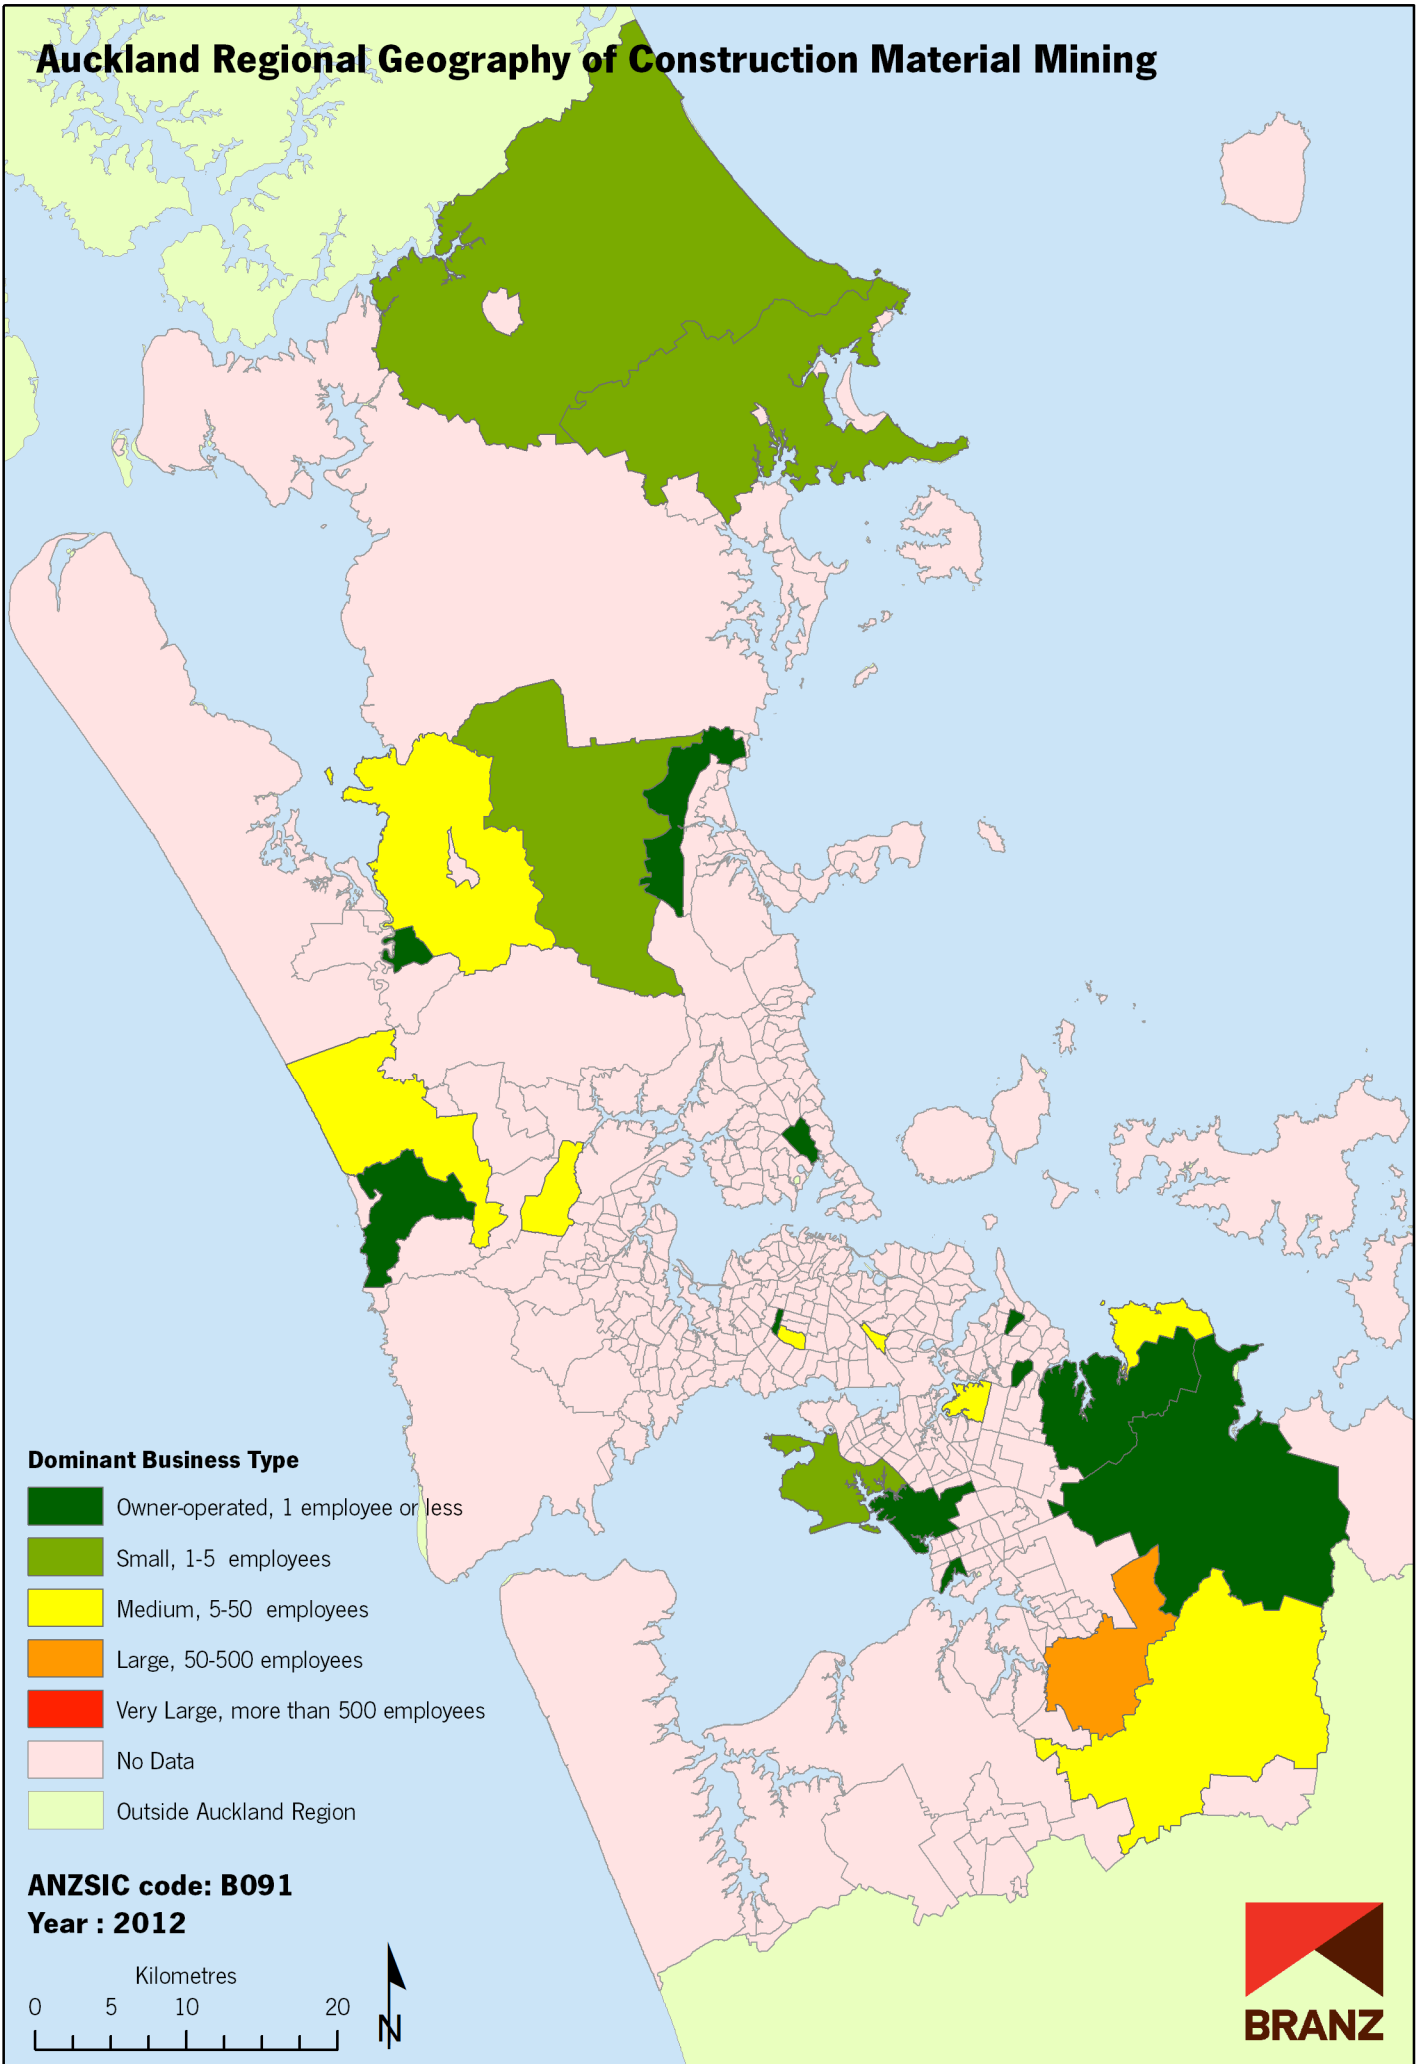

Auckland Regional Geography of Construction Material Mining

Data sources: Statistics New Zealand, Land Information New Zealand, Ollivier & Co Ltd. Copyright BRANZ. Whilst due care has been taken, BRANZ gives no warranty as to the accuracy and completeness of any information on this map and accepts no liability for any error, omission or use of the information.