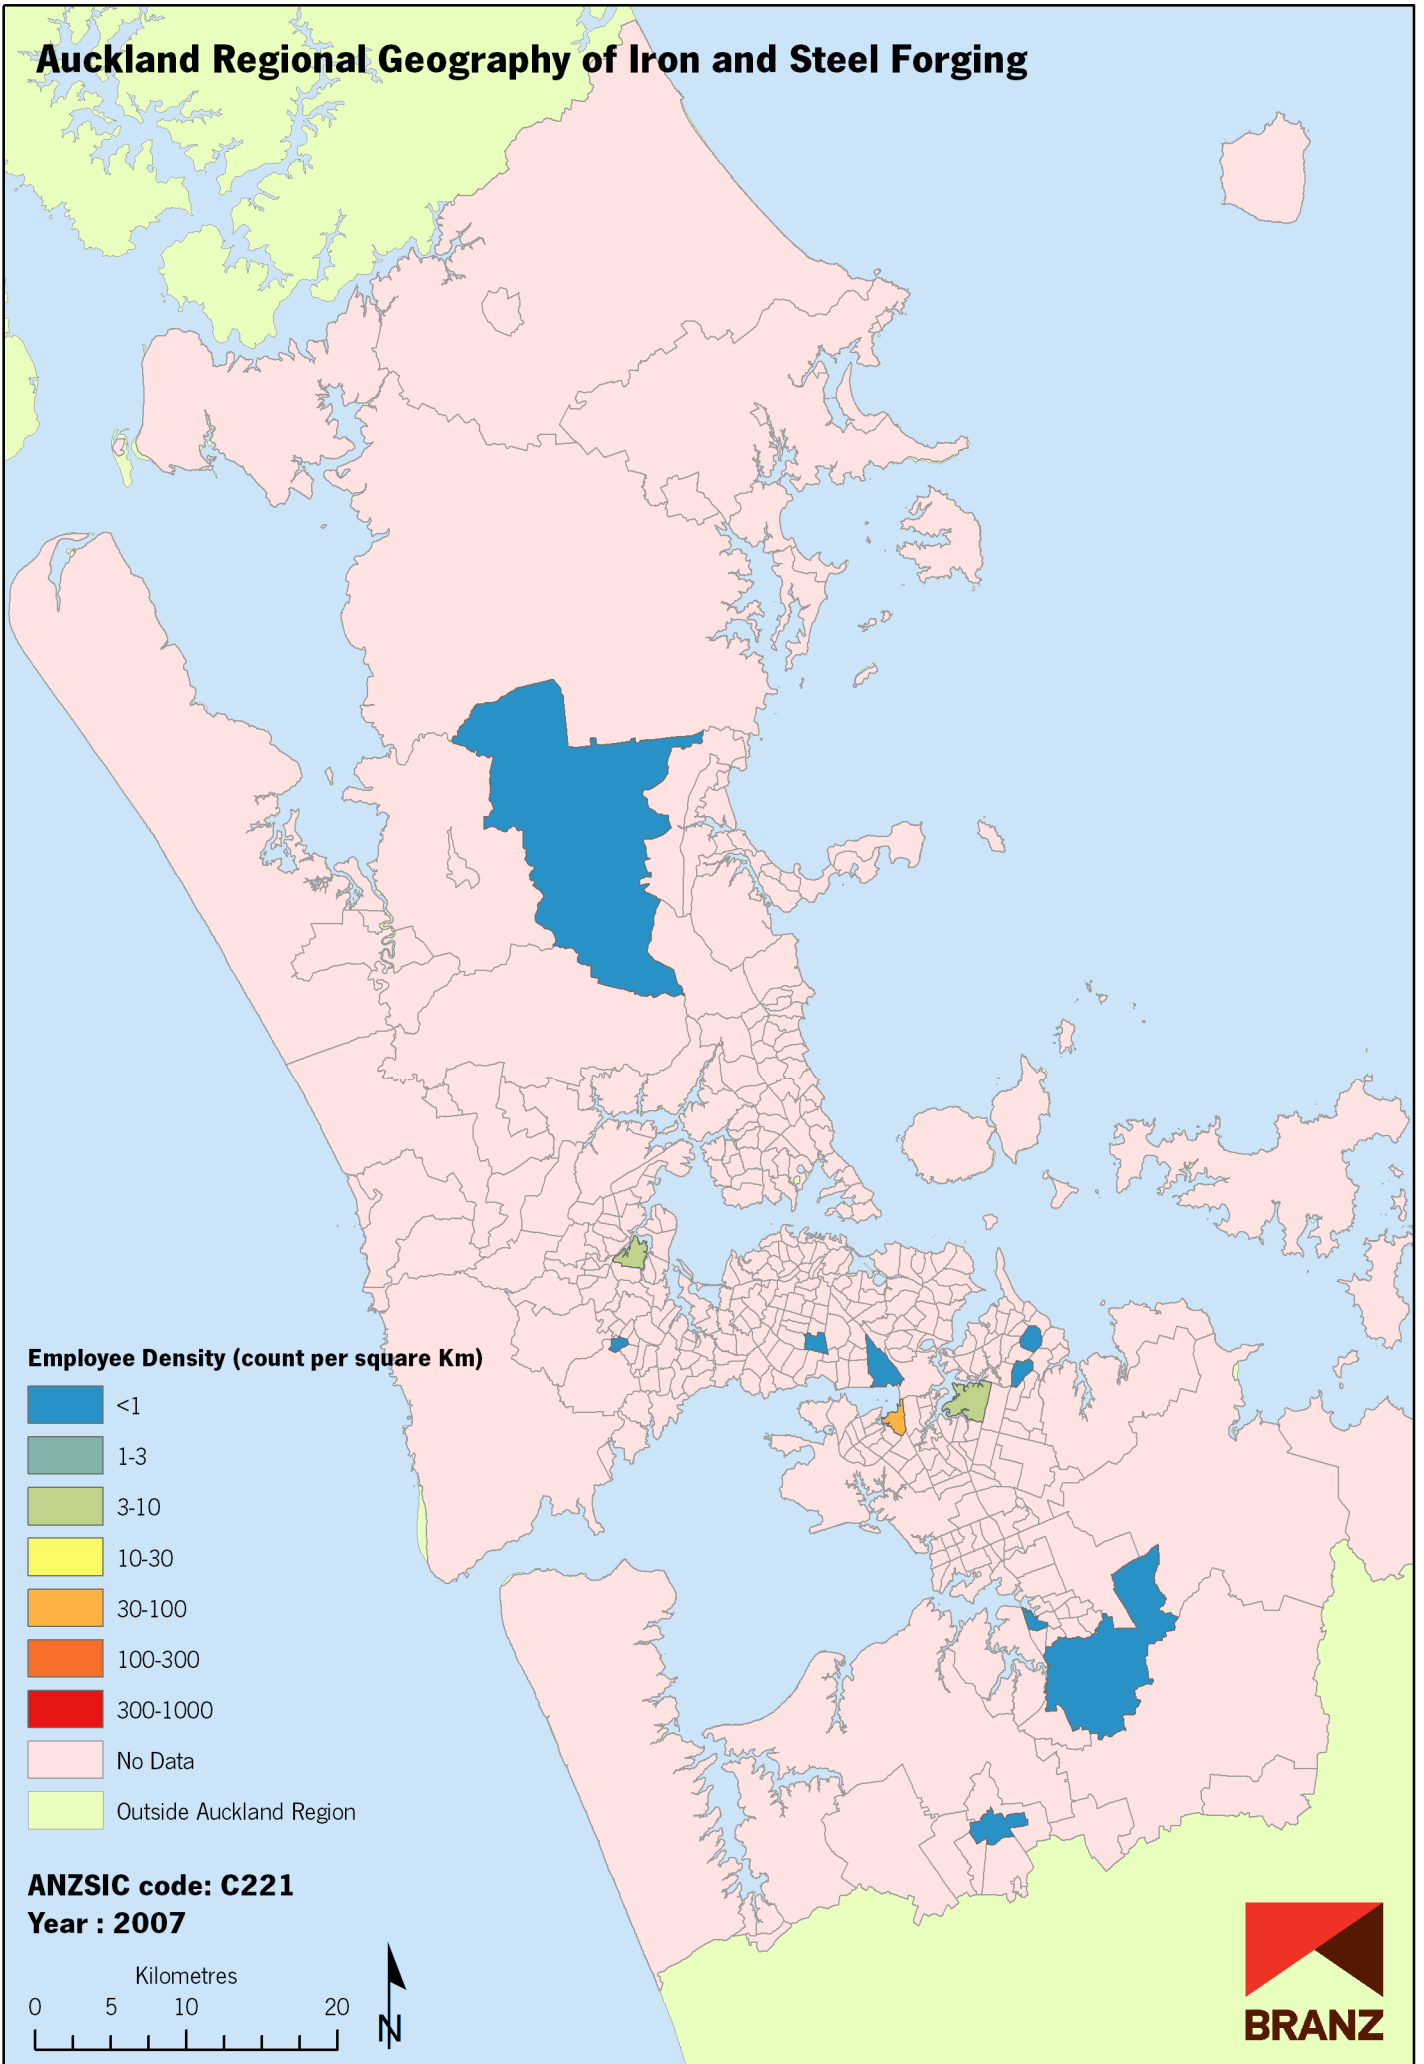

# Auckland Regional Geography of Iron and Steel Forging

Data sources: Statistics New Zealand, Land Information New Zealand, Ollivier & Co Ltd. Copyright BRANZ. Whilst due care has been taken, BRANZ gives no warranty as to the accuracy and completeness of any information on this map and accepts no liability for any error, omission or use of the information.