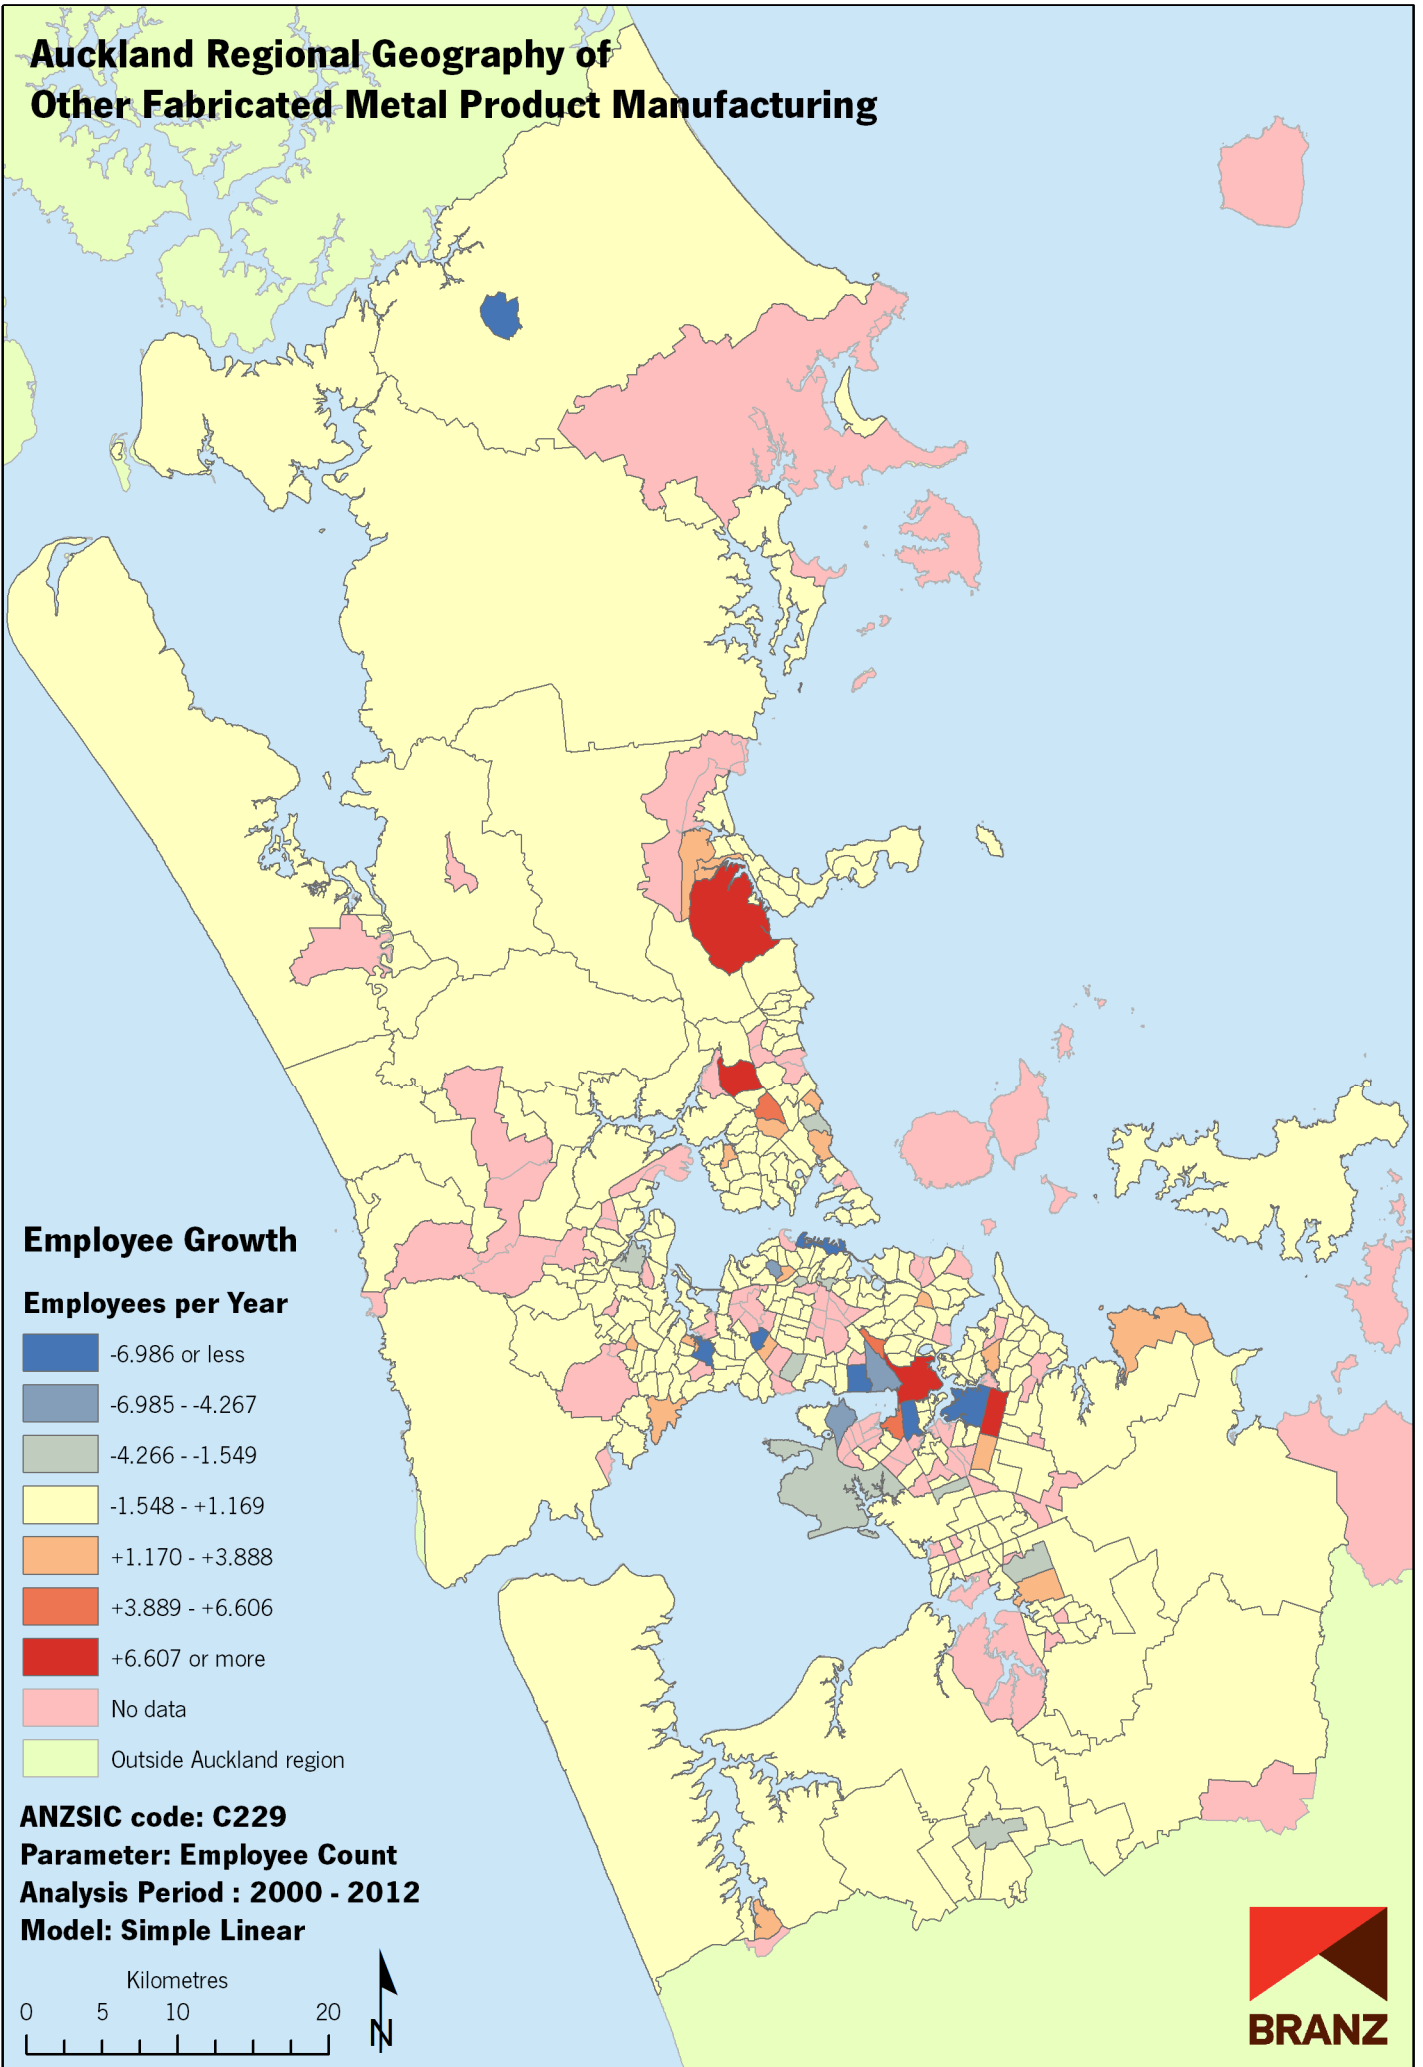

Auckland Regional Geography of Other Fabricated Metal Product Manufacturing

Data sources: Statistics New Zealand, Land Information New Zealand, Ollivier & Co Ltd. Copyright BRANZ. Whilst due care has been taken, BRANZ gives no warranty as to the accuracy and completeness of any information on this map and accepts no liability for any error, omission or use of the information.