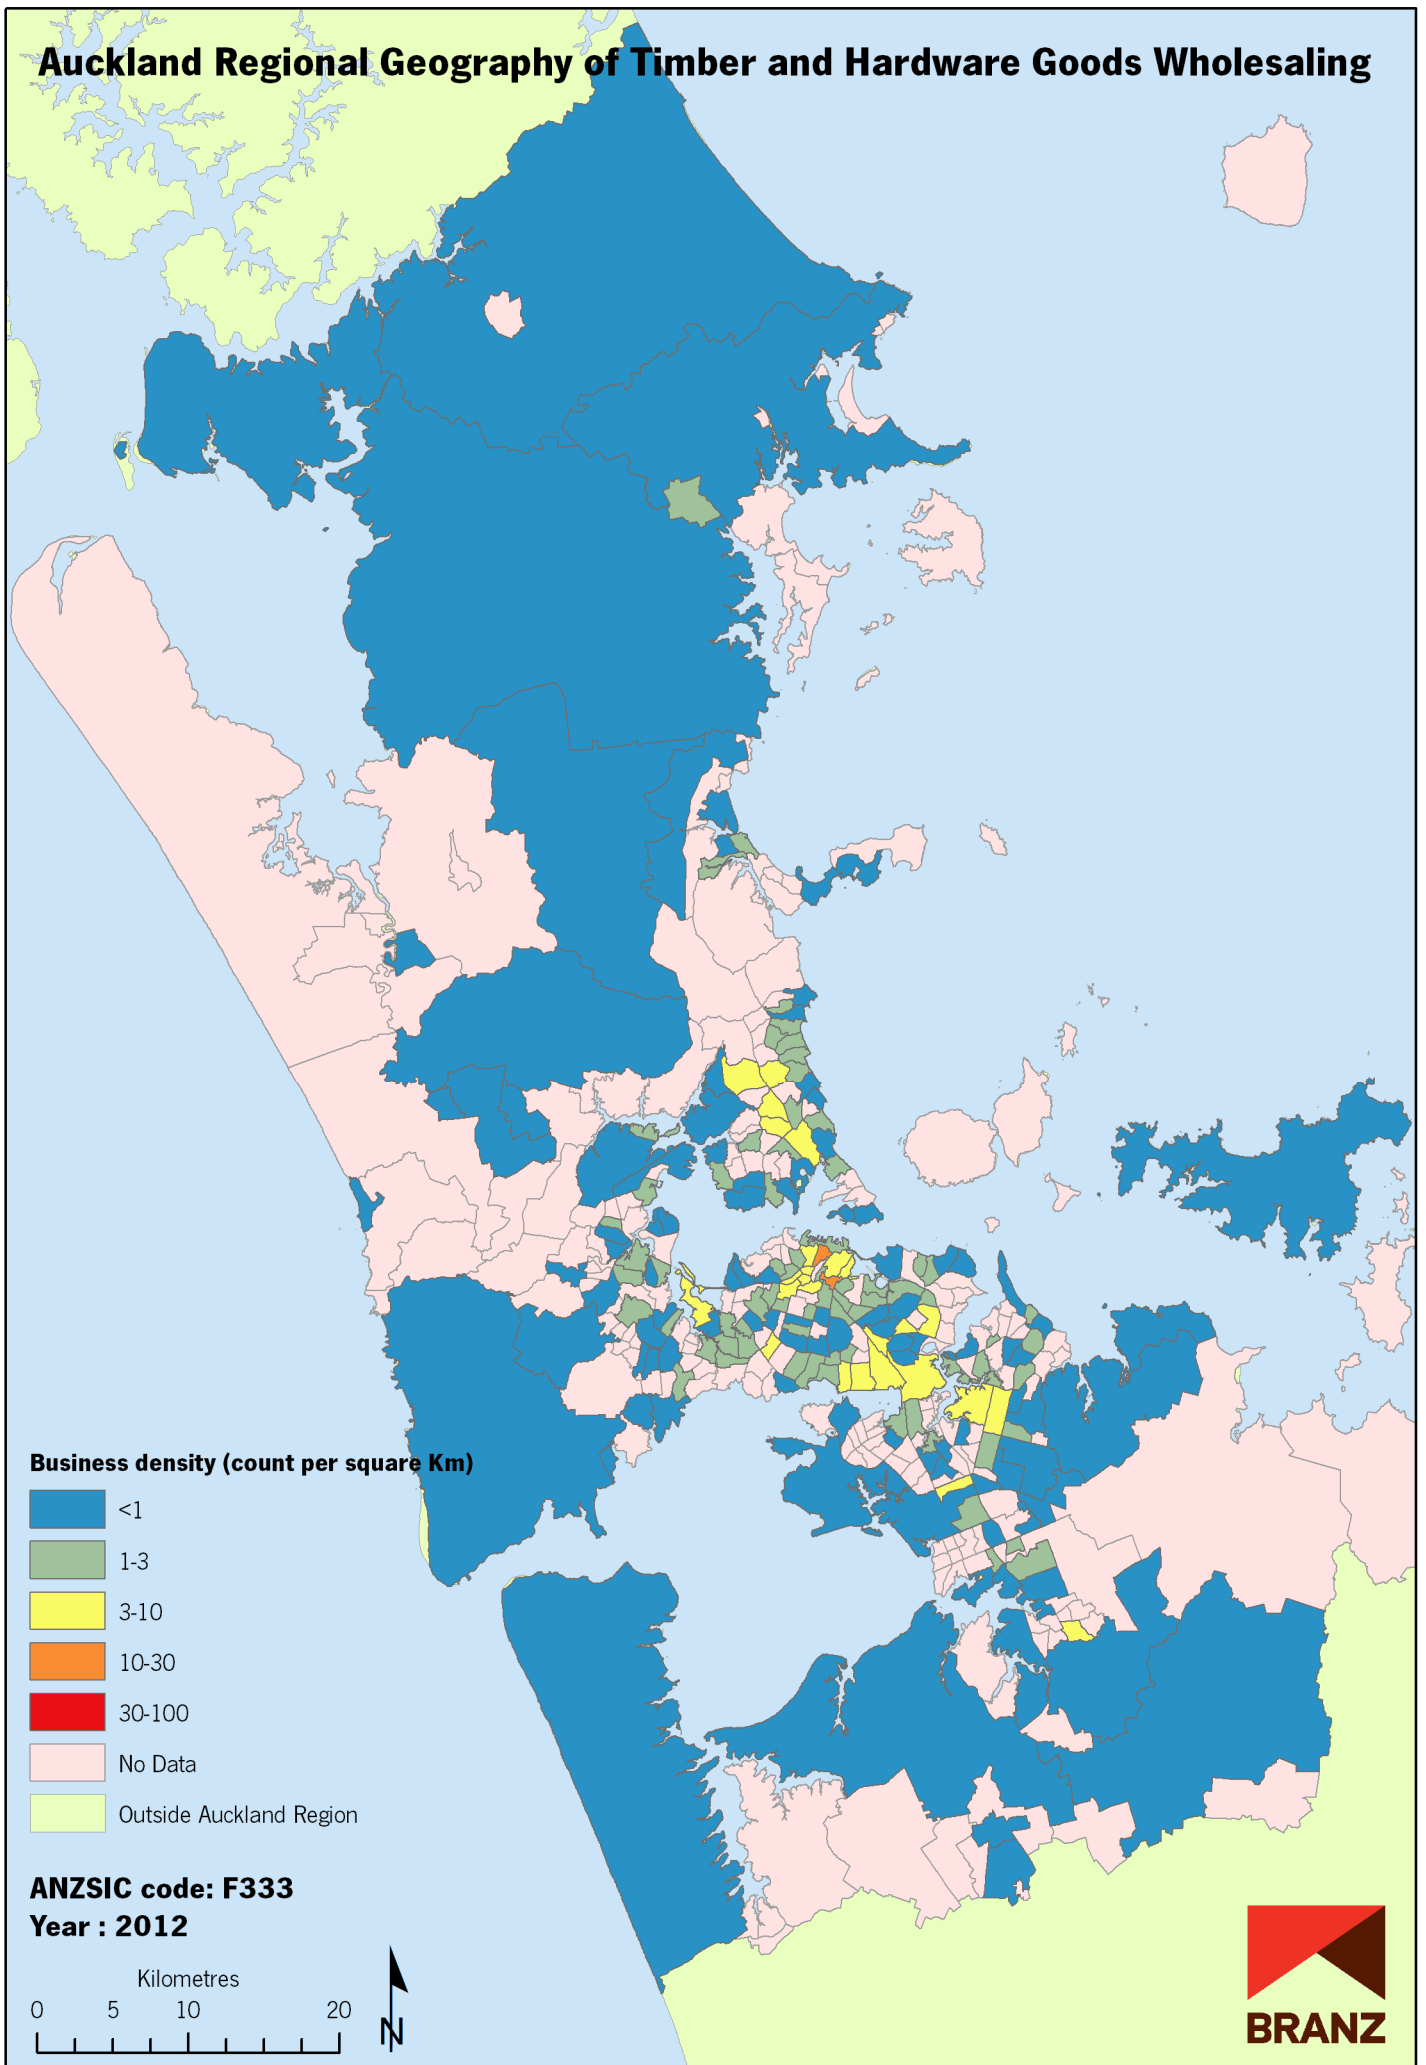

Auckland Regional Geography of Timber and Hardware Goods Wholesaling

Data sources: Statistics New Zealand, Land Information New Zealand, Ollivier & Co Ltd. Copyright BRANZ. Whilst due care has been taken, BRANZ gives no warranty as to the accuracy and completeness of any information on this map and accepts no liability for any error, omission or use of the information.