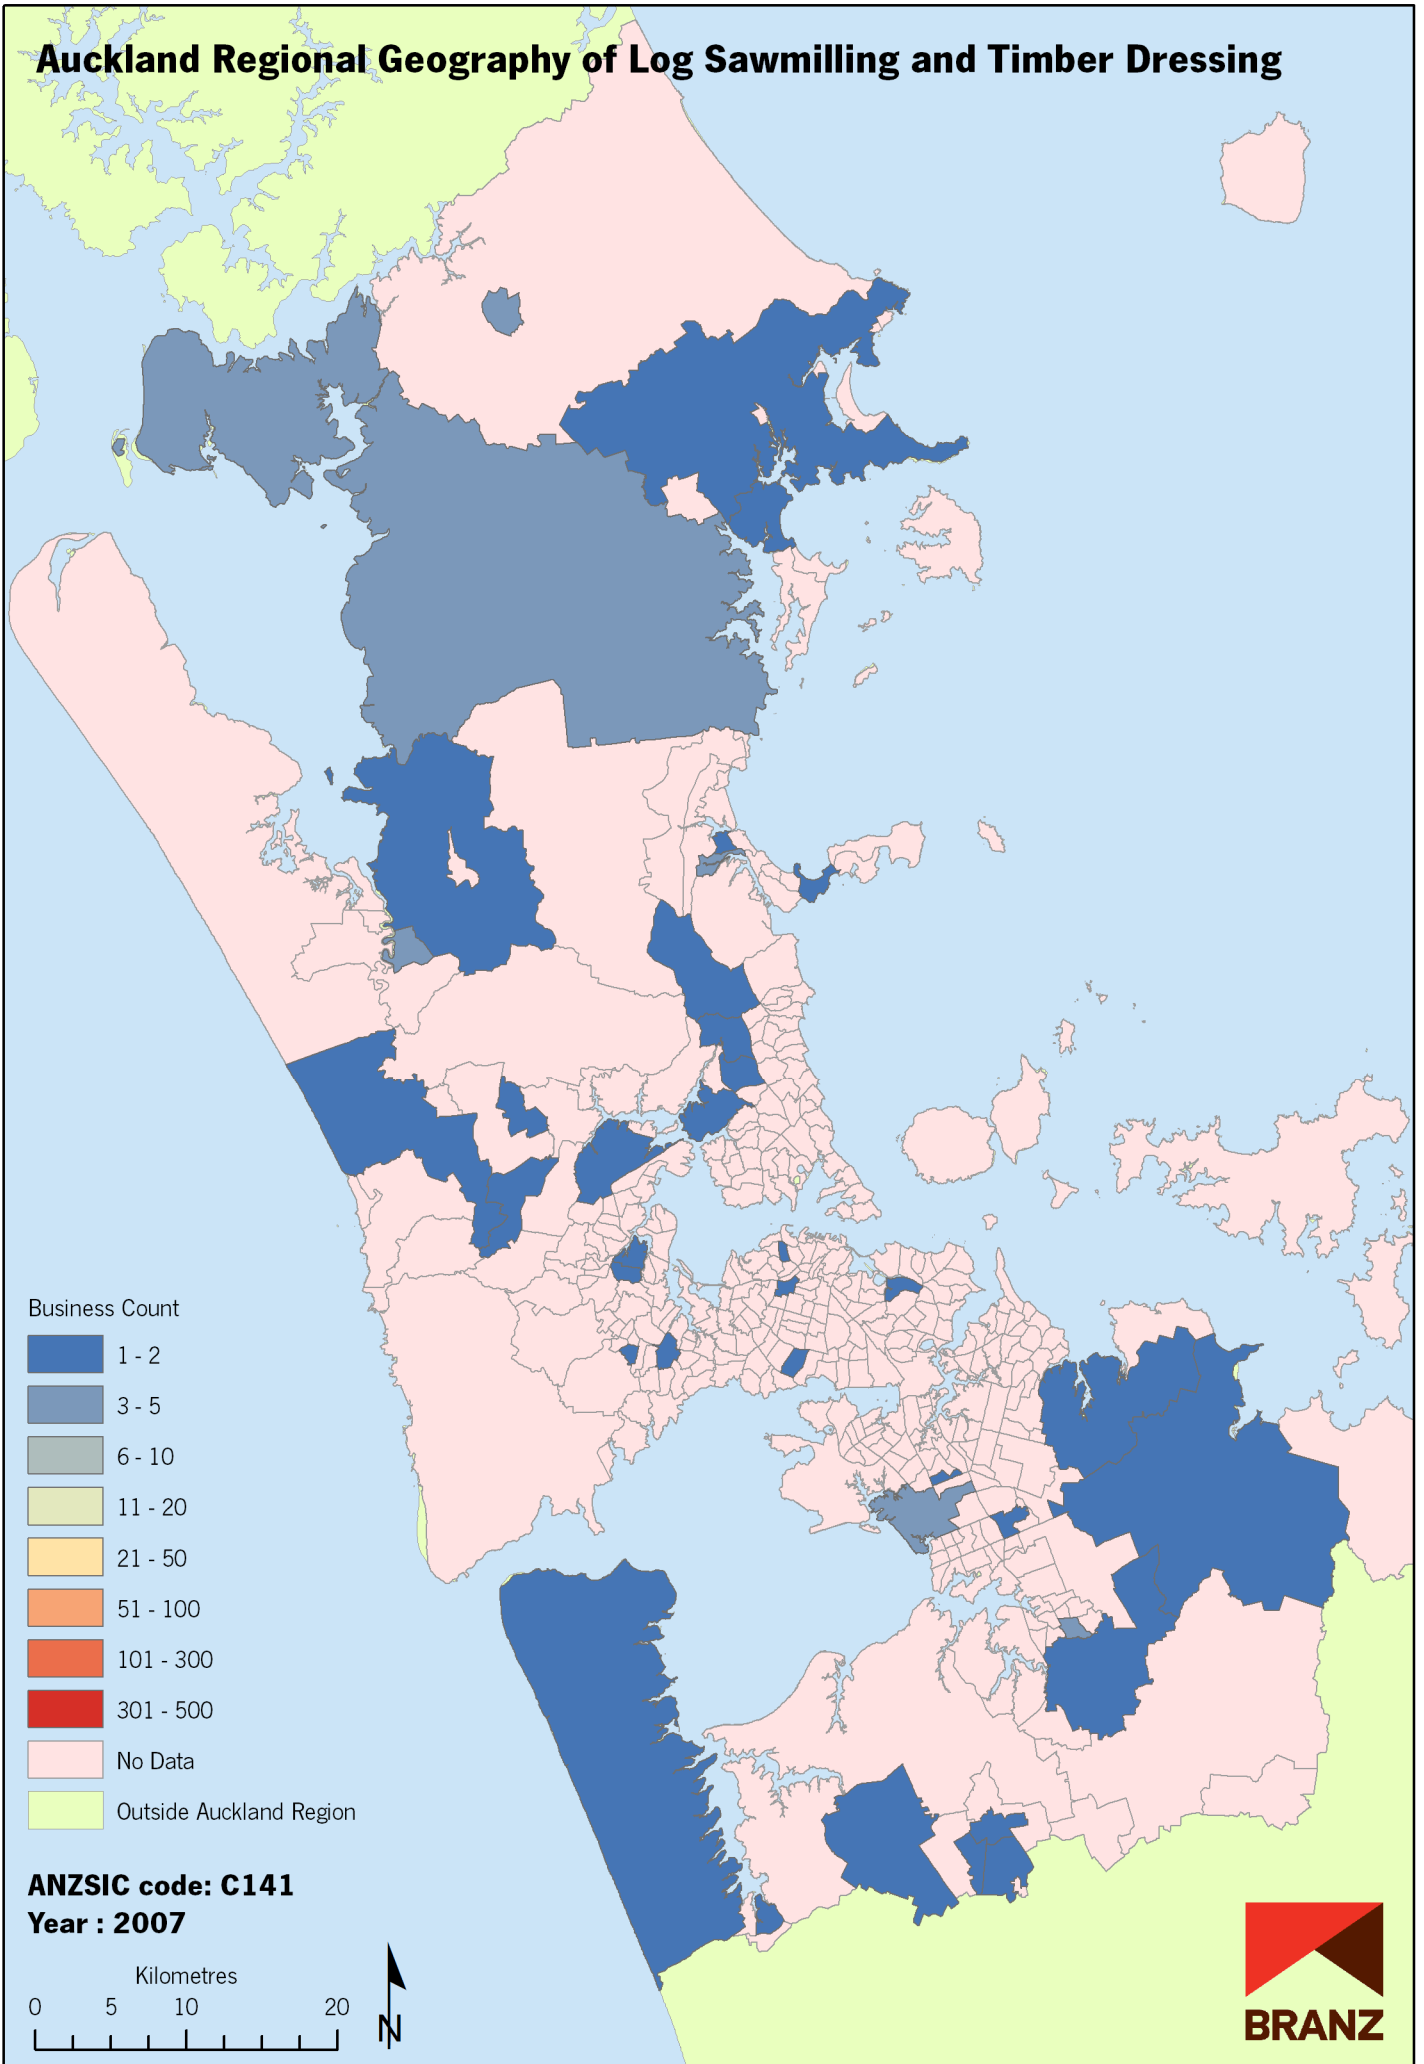

Auckland Regional Geography of Log Sawmilling and Timber Dressing

Data sources: Statistics New Zealand, Land Information New Zealand, Ollivier & Co Ltd. Copyright BRANZ. Whilst due care has been taken, BRANZ gives no warranty as to the accuracy and completeness of any information on this map and accepts no liability for any error, omission or use of the information.