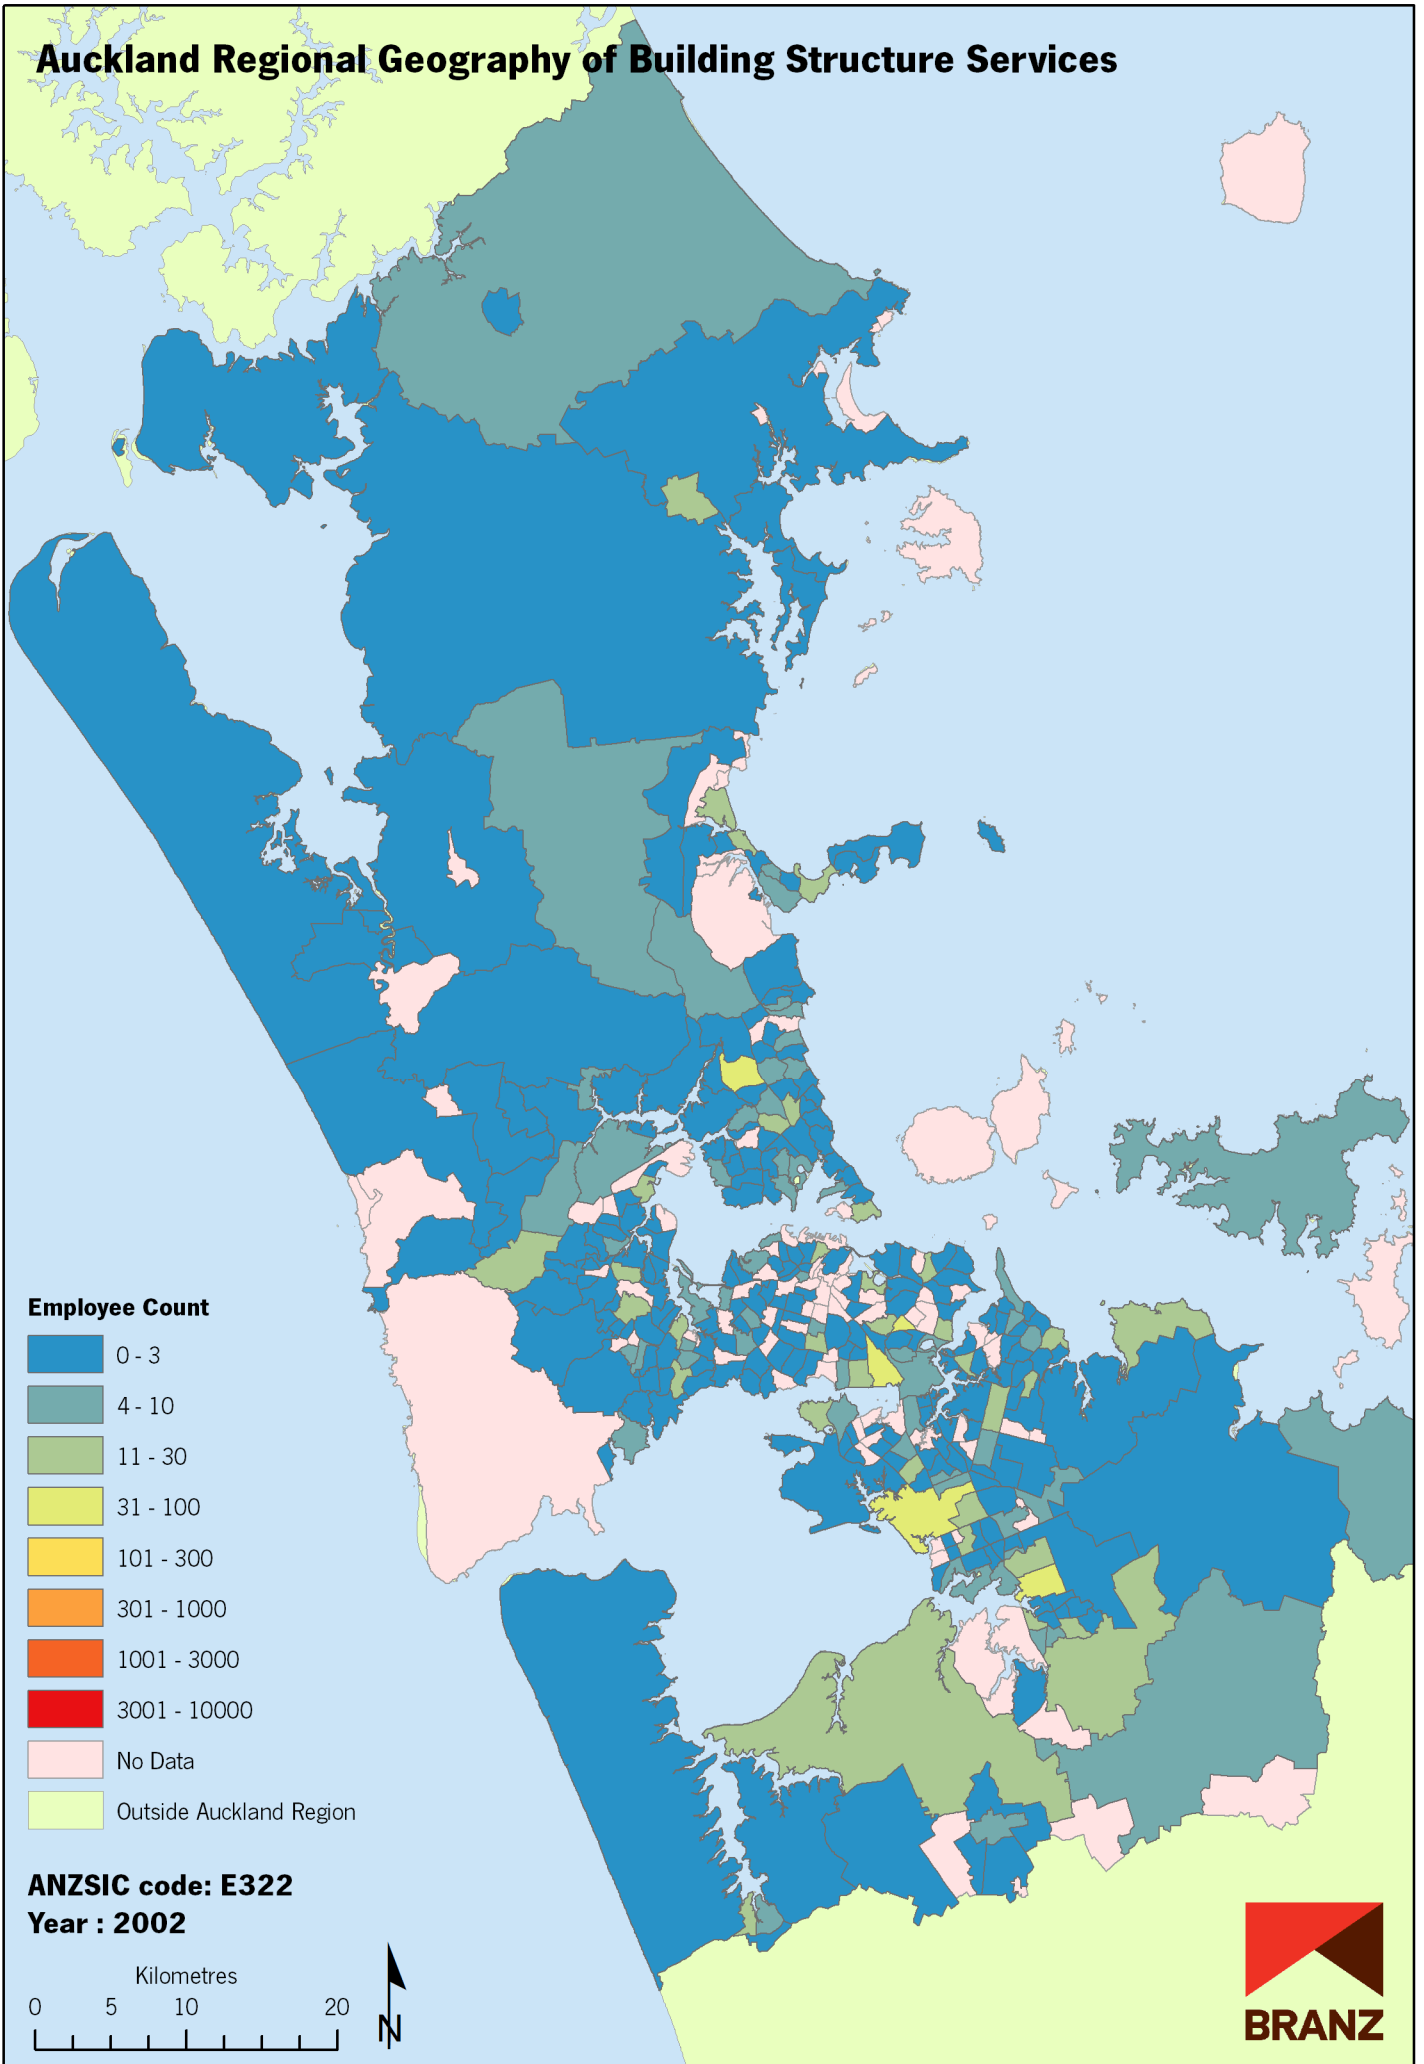

# Auckland Regional Geography of Building Structure Services

Data sources: Statistics New Zealand, Land Information New Zealand, Ollivier & Co Ltd. Copyright BRANZ. Whilst due care has been taken, BRANZ gives no warranty as to the accuracy and completeness of any information on this map and accepts no liability for any error, omission or use of the information.