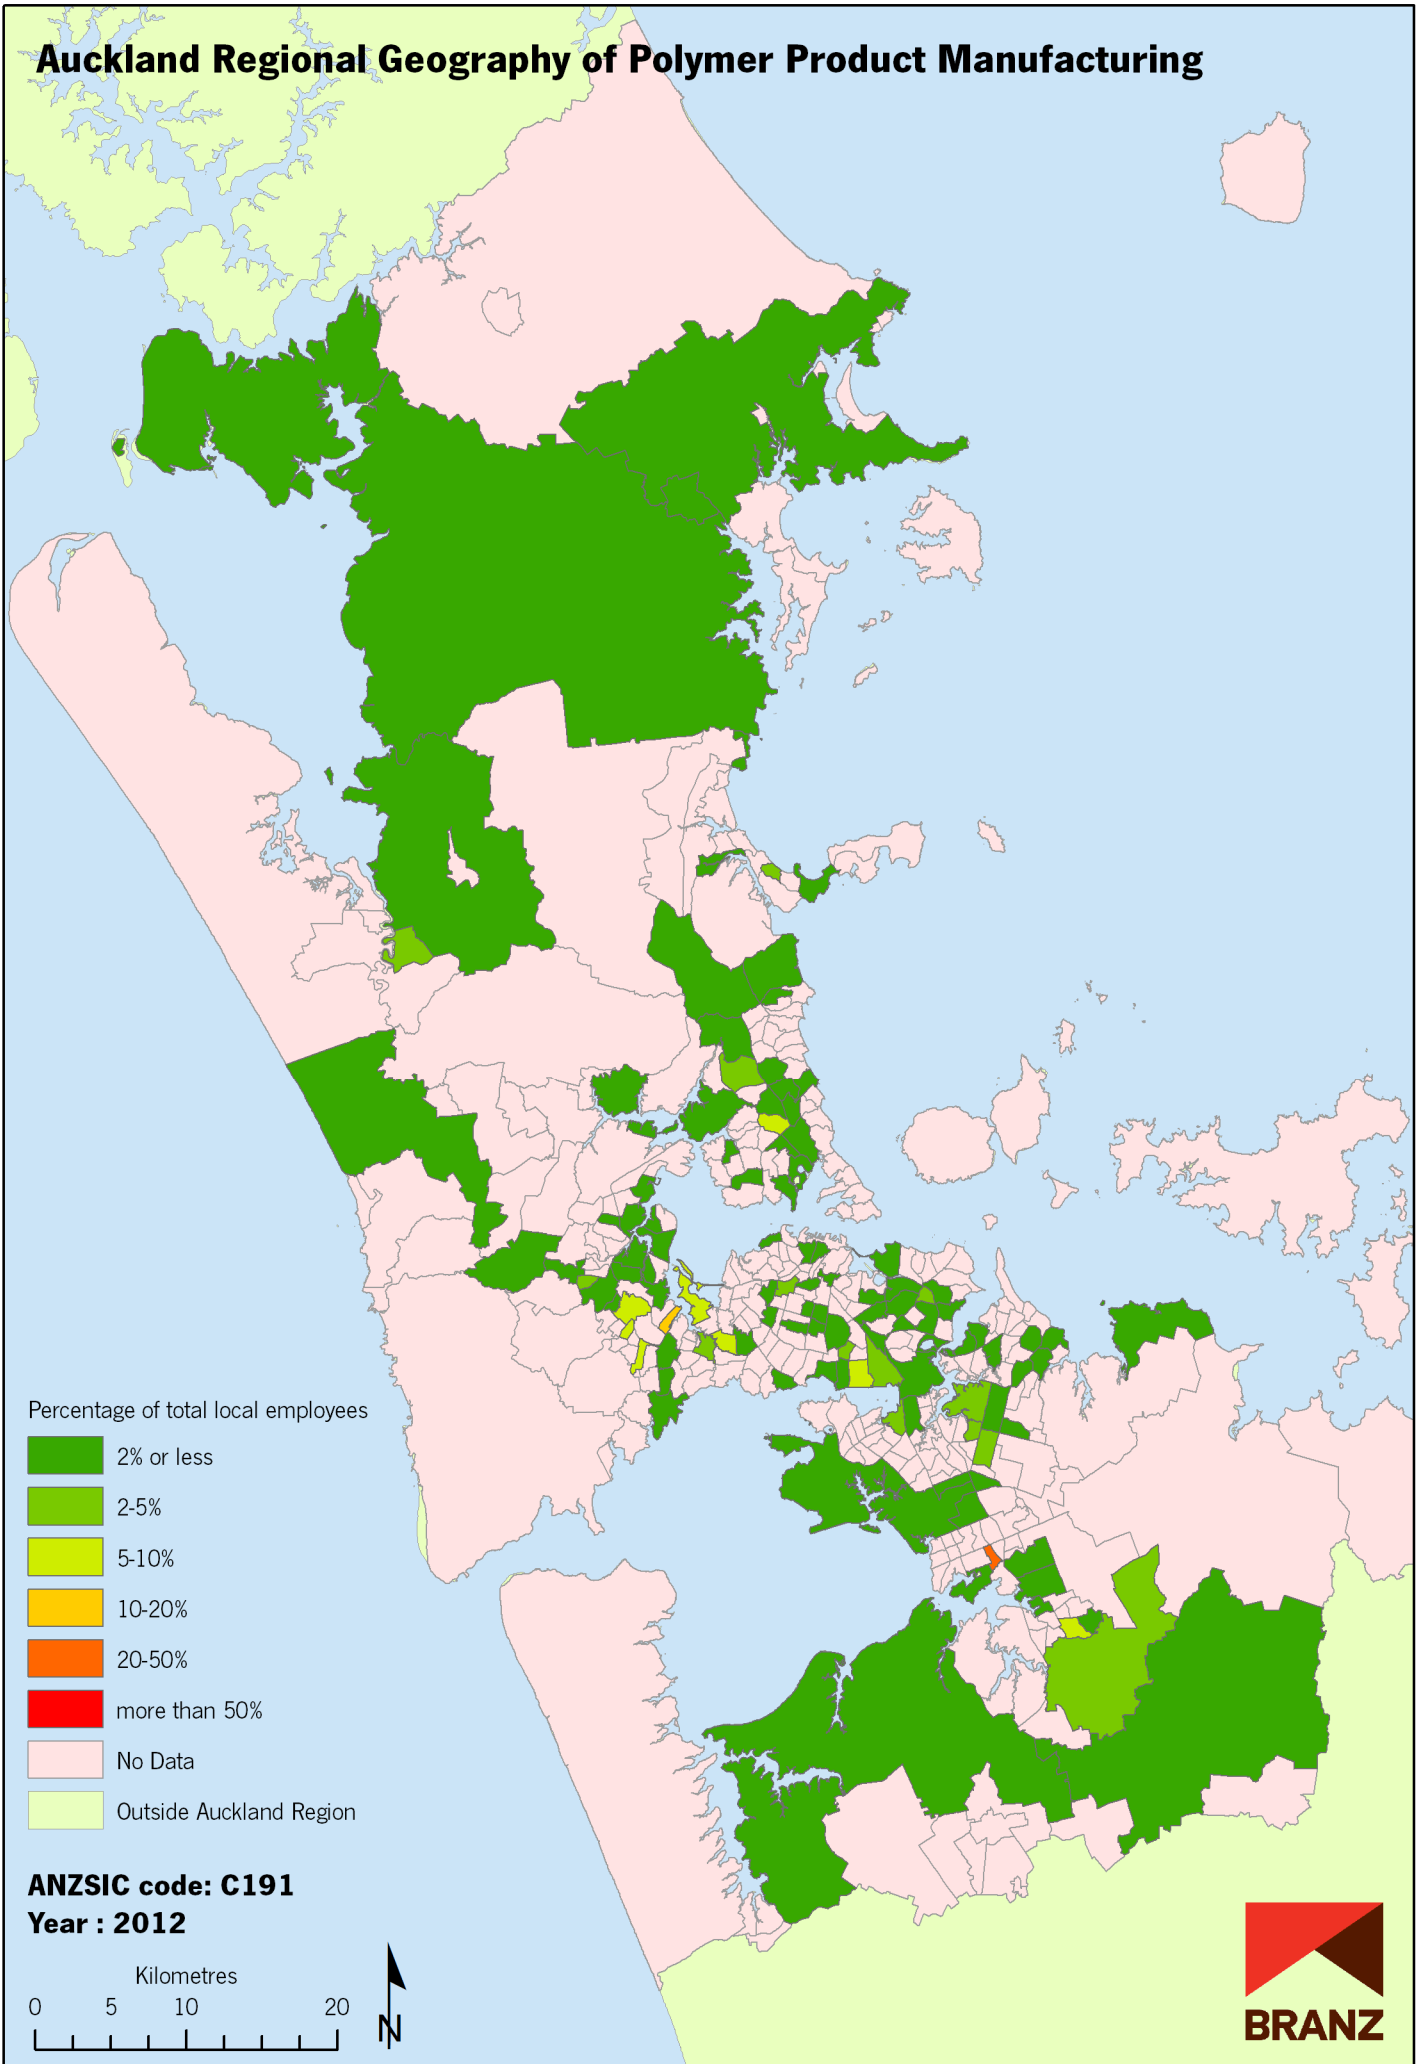

# Auckland Regional Geography of Polymer Product Manufacturing

Data sources: Statistics New Zealand, Land Information New Zealand, Ollivier & Co Ltd. Copyright BRANZ. Whilst due care has been taken, BRANZ gives no warranty as to the accuracy and completeness of any information on this map and accepts no liability for any error, omission or use of the information.