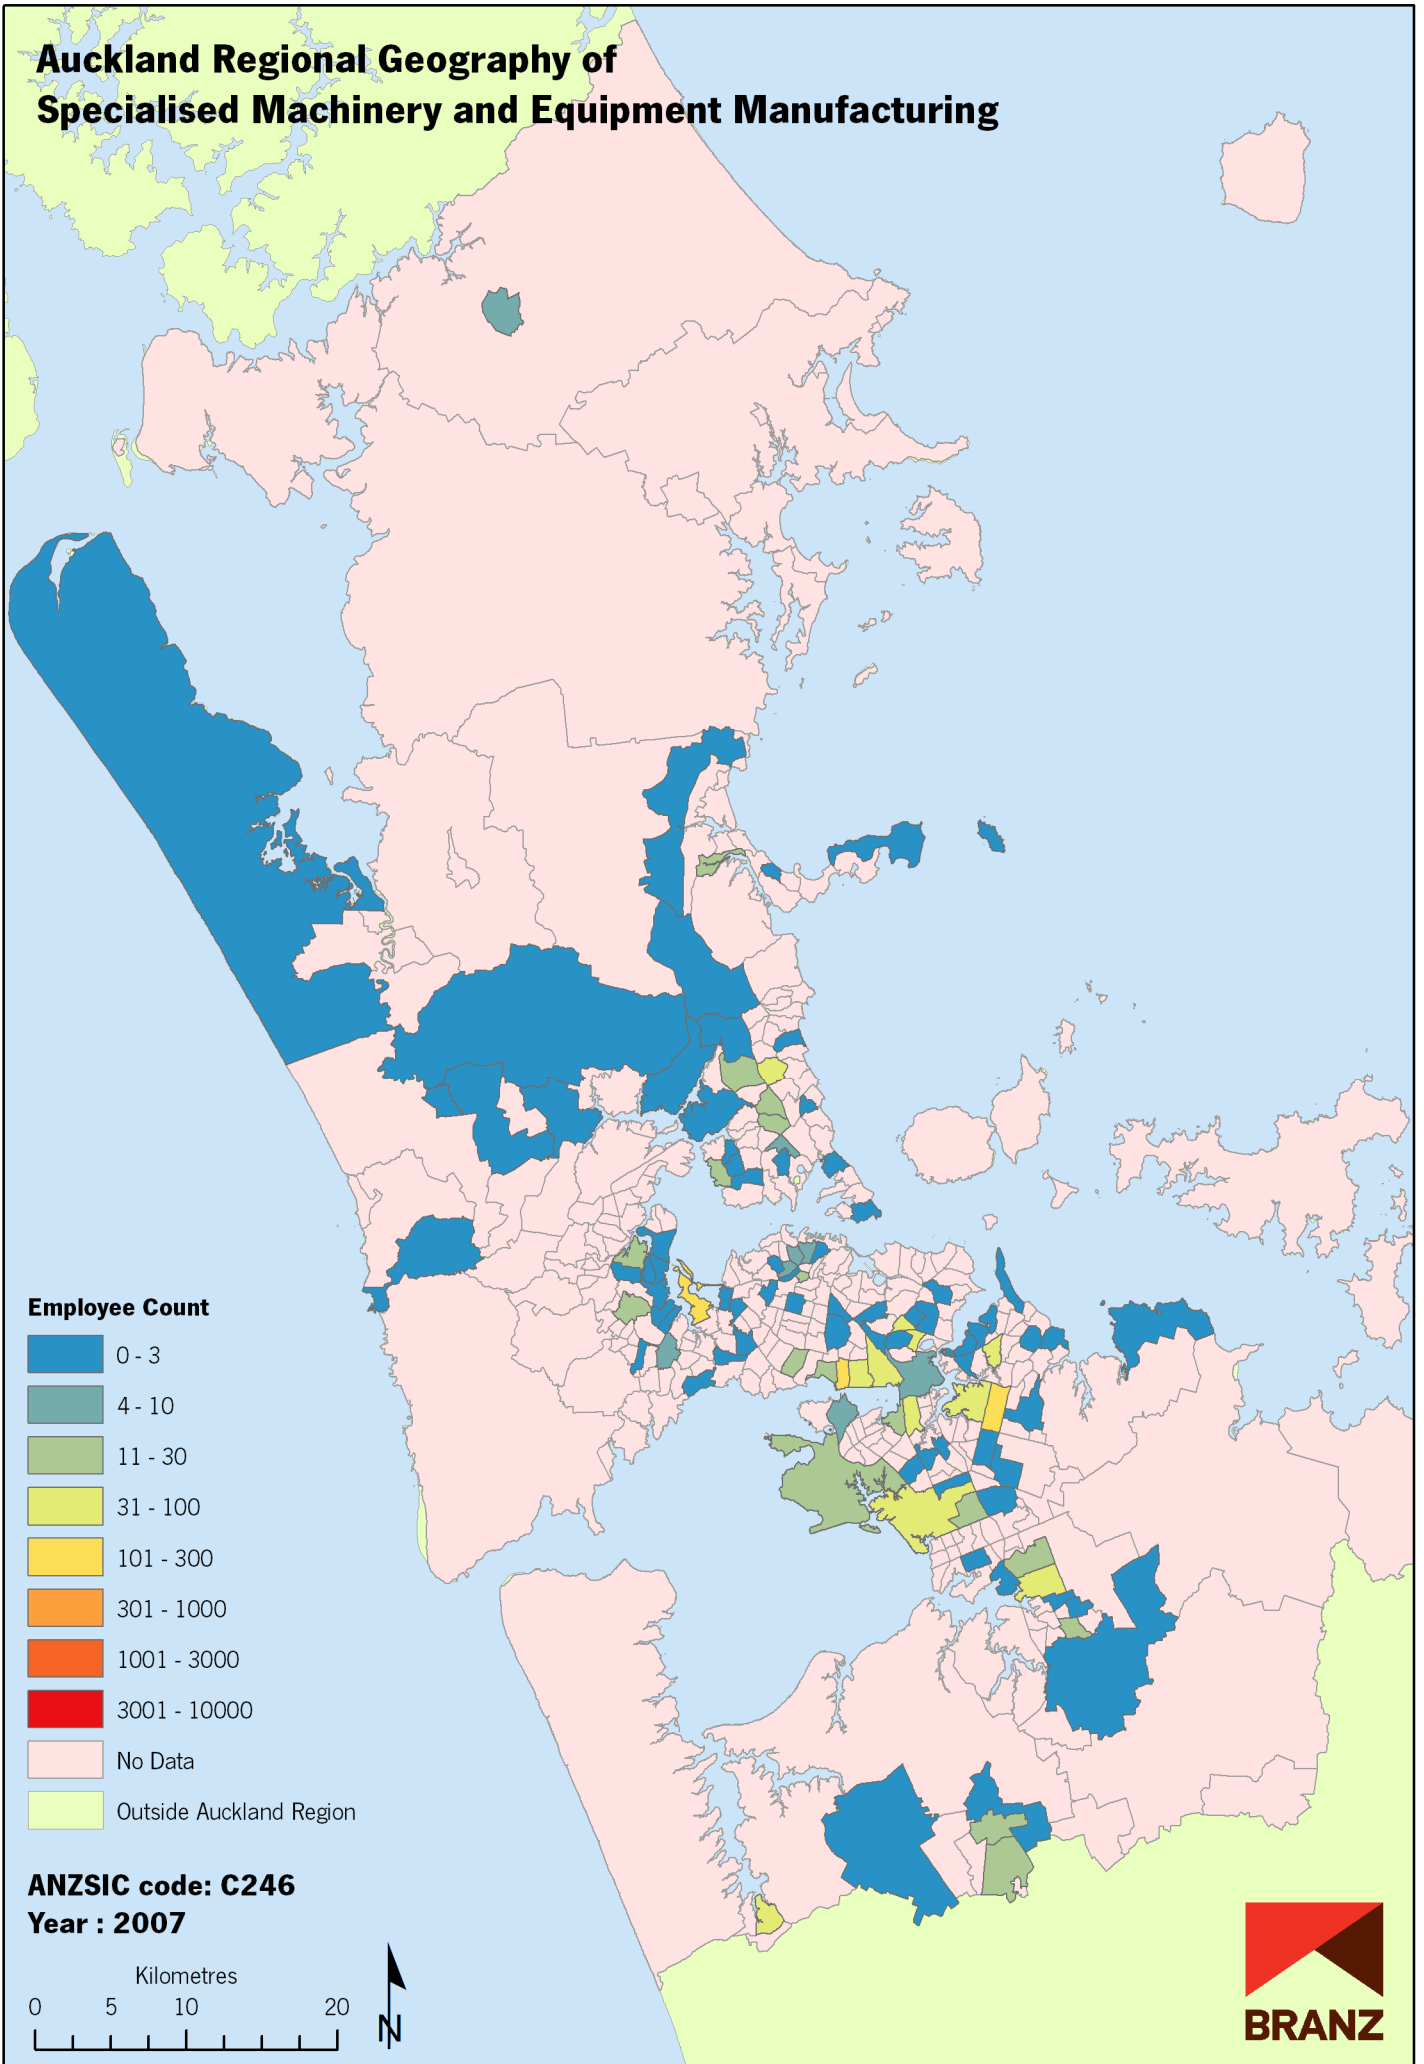

Auckland Regional Geography of Specialised Machinery and Equipment Manufacturing

Data sources: Statistics New Zealand, Land Information New Zealand, Ollivier & Co Ltd. Copyright BRANZ. Whilst due care has been taken, BRANZ gives no warranty as to the accuracy and completeness of any information on this map and accepts no liability for any error, omission or use of the information.