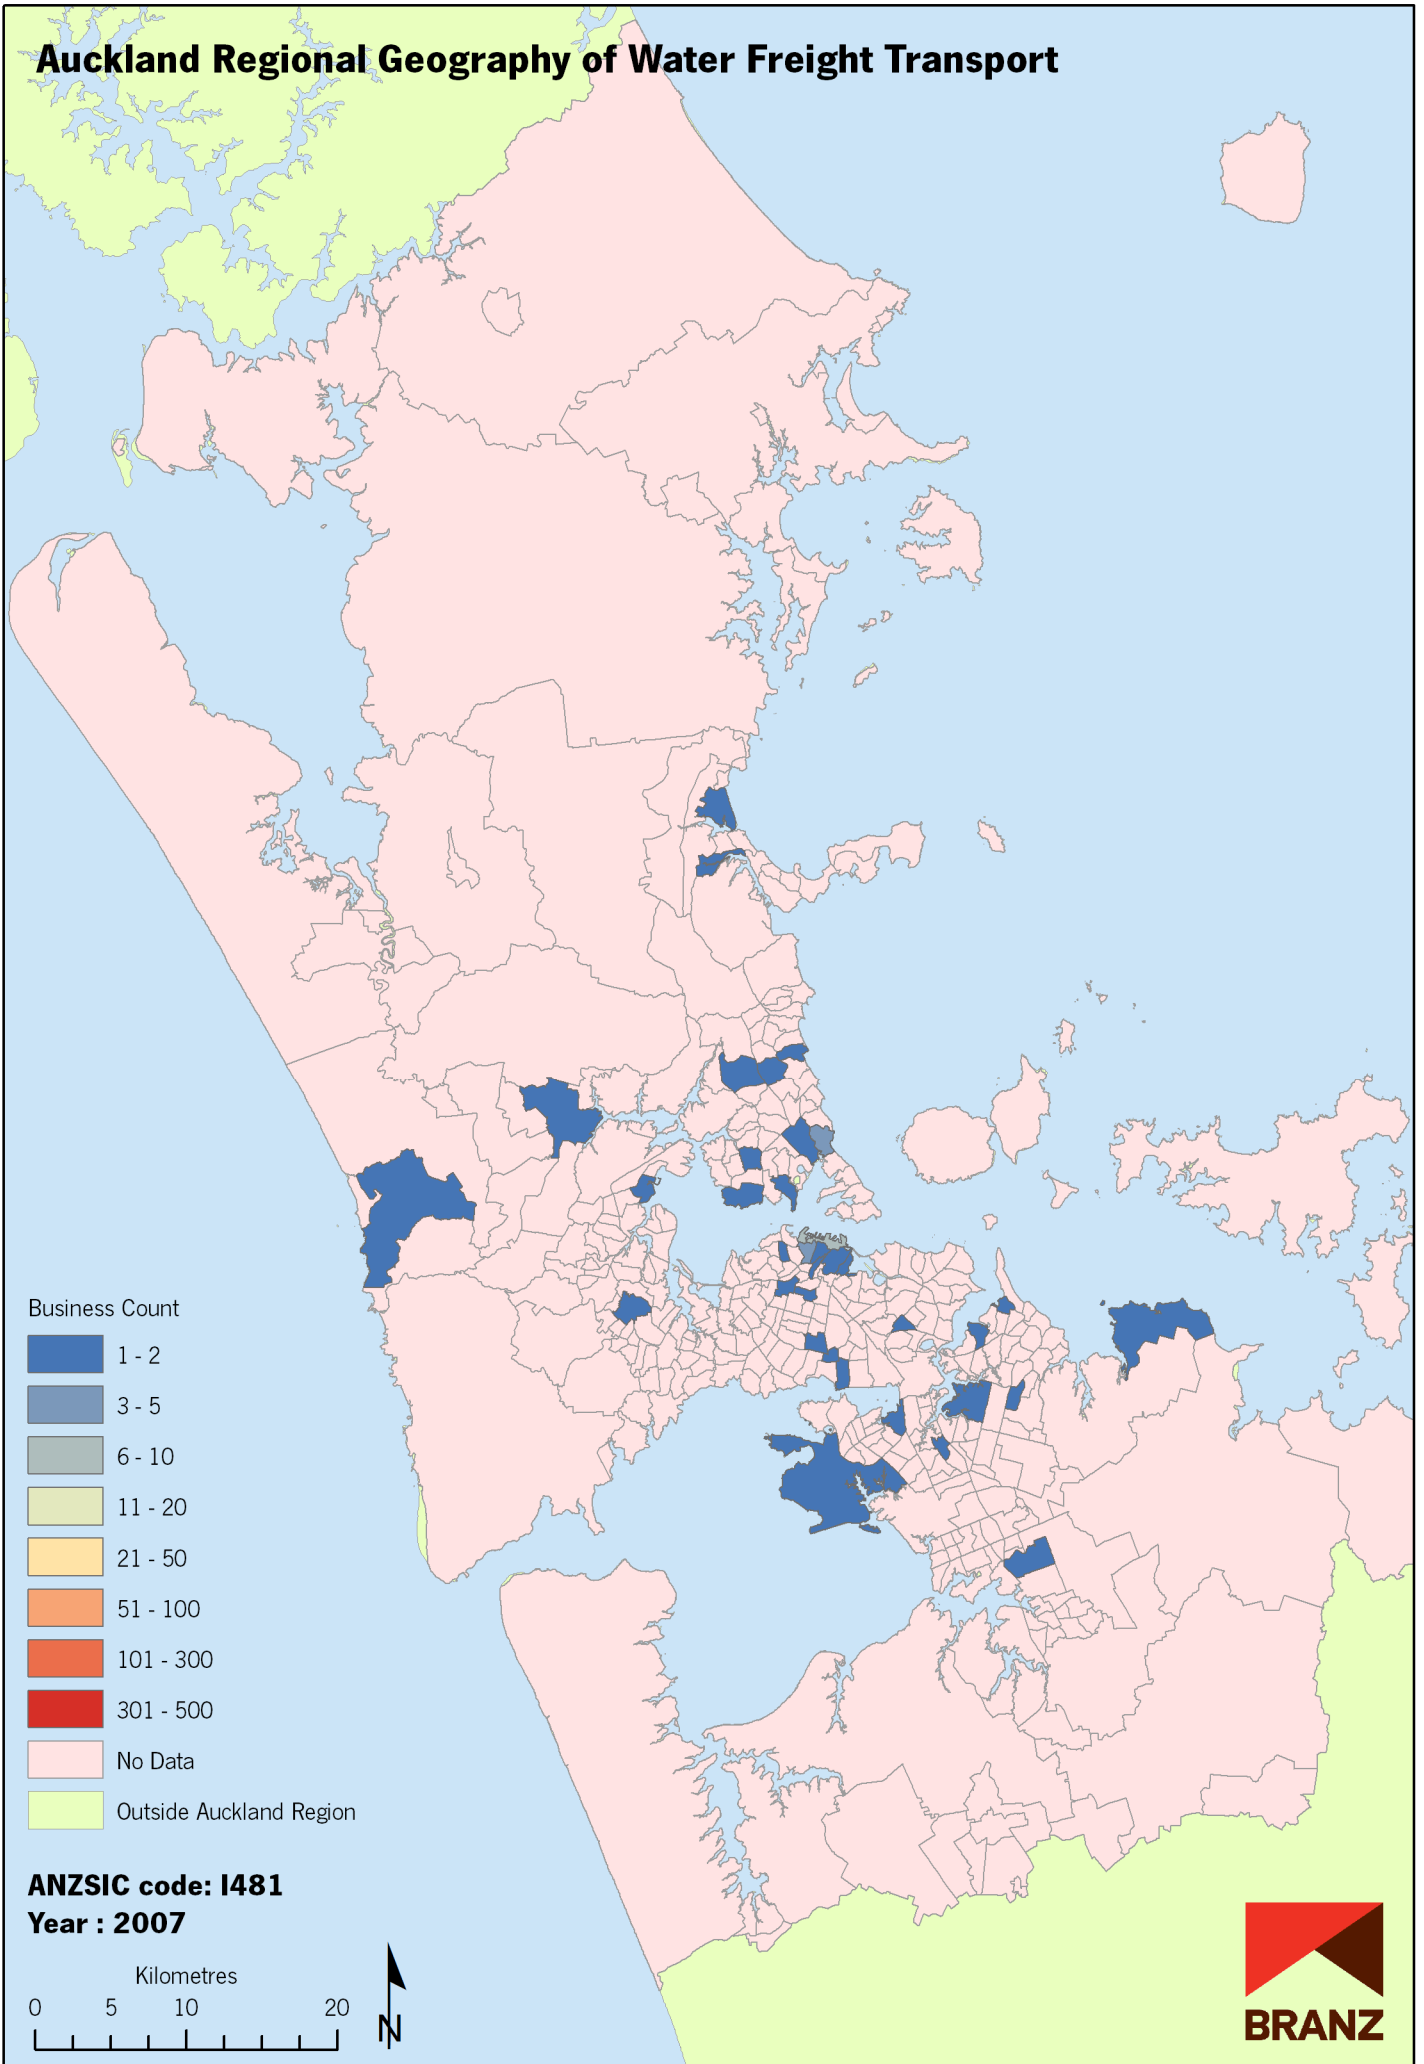

Auckland Regional Geography of Water Freight Transport

Data sources: Statistics New Zealand, Land Information New Zealand, Ollivier & Co Ltd. Copyright BRANZ. Whilst due care has been taken, BRANZ gives no warranty as to the accuracy and completeness of any information on this map and accepts no liability for any error, omission or use of the information.