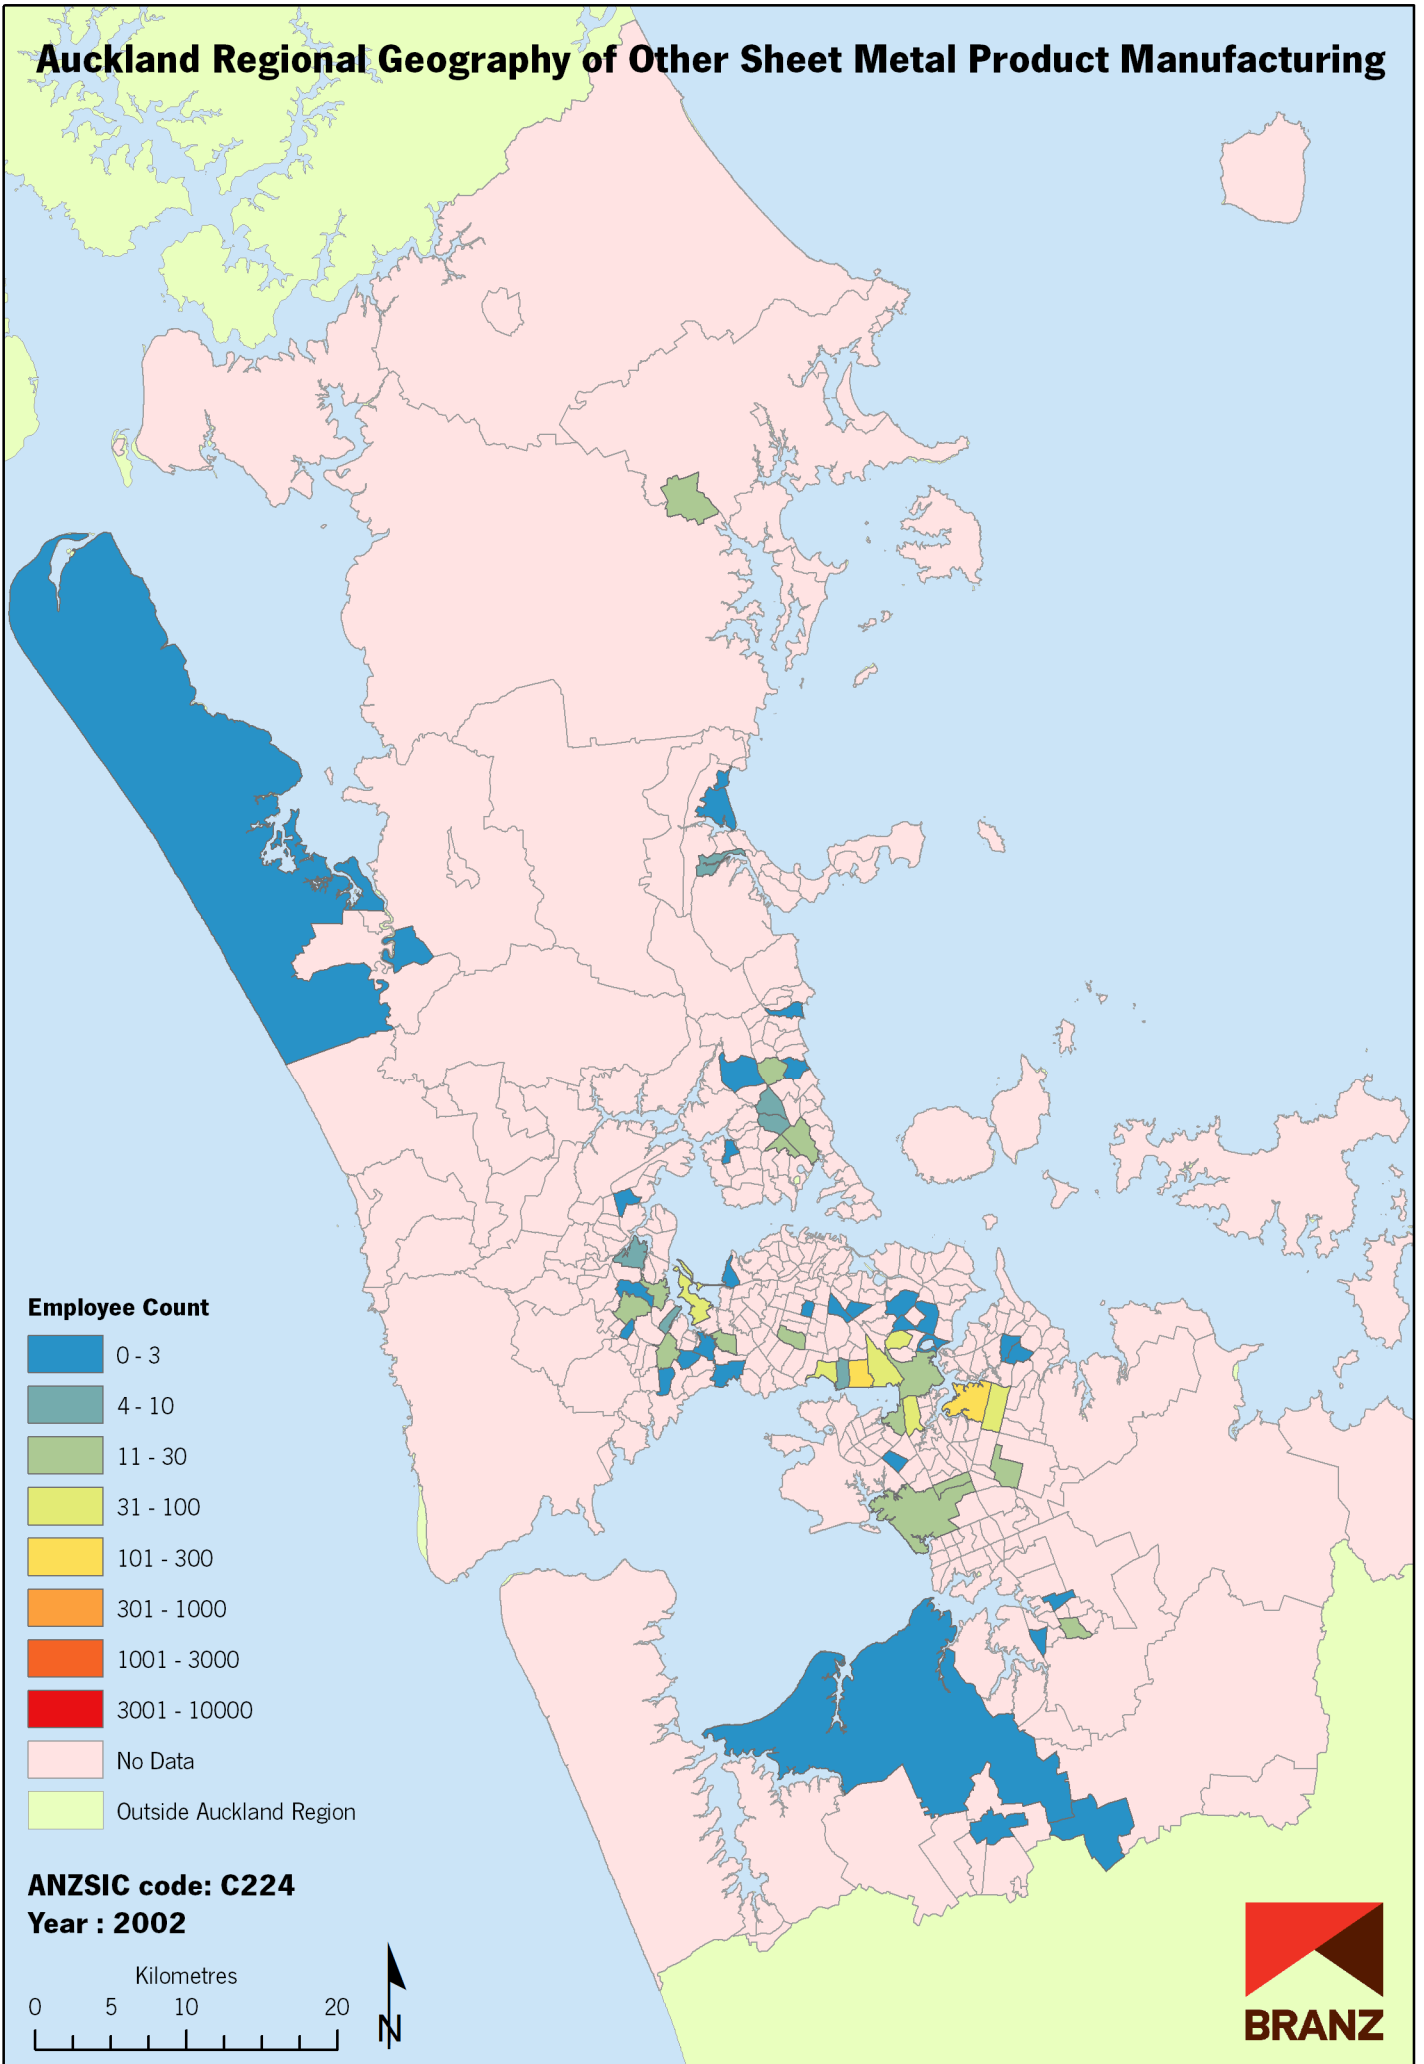

Auckland Regional Geography of Other Sheet Metal Product Manufacturing

Data sources: Statistics New Zealand, Land Information New Zealand, Ollivier & Co Ltd. Copyright BRANZ. Whilst due care has been taken, BRANZ gives no warranty as to the accuracy and completeness of any information on this map and accepts no liability for any error, omission or use of the information.