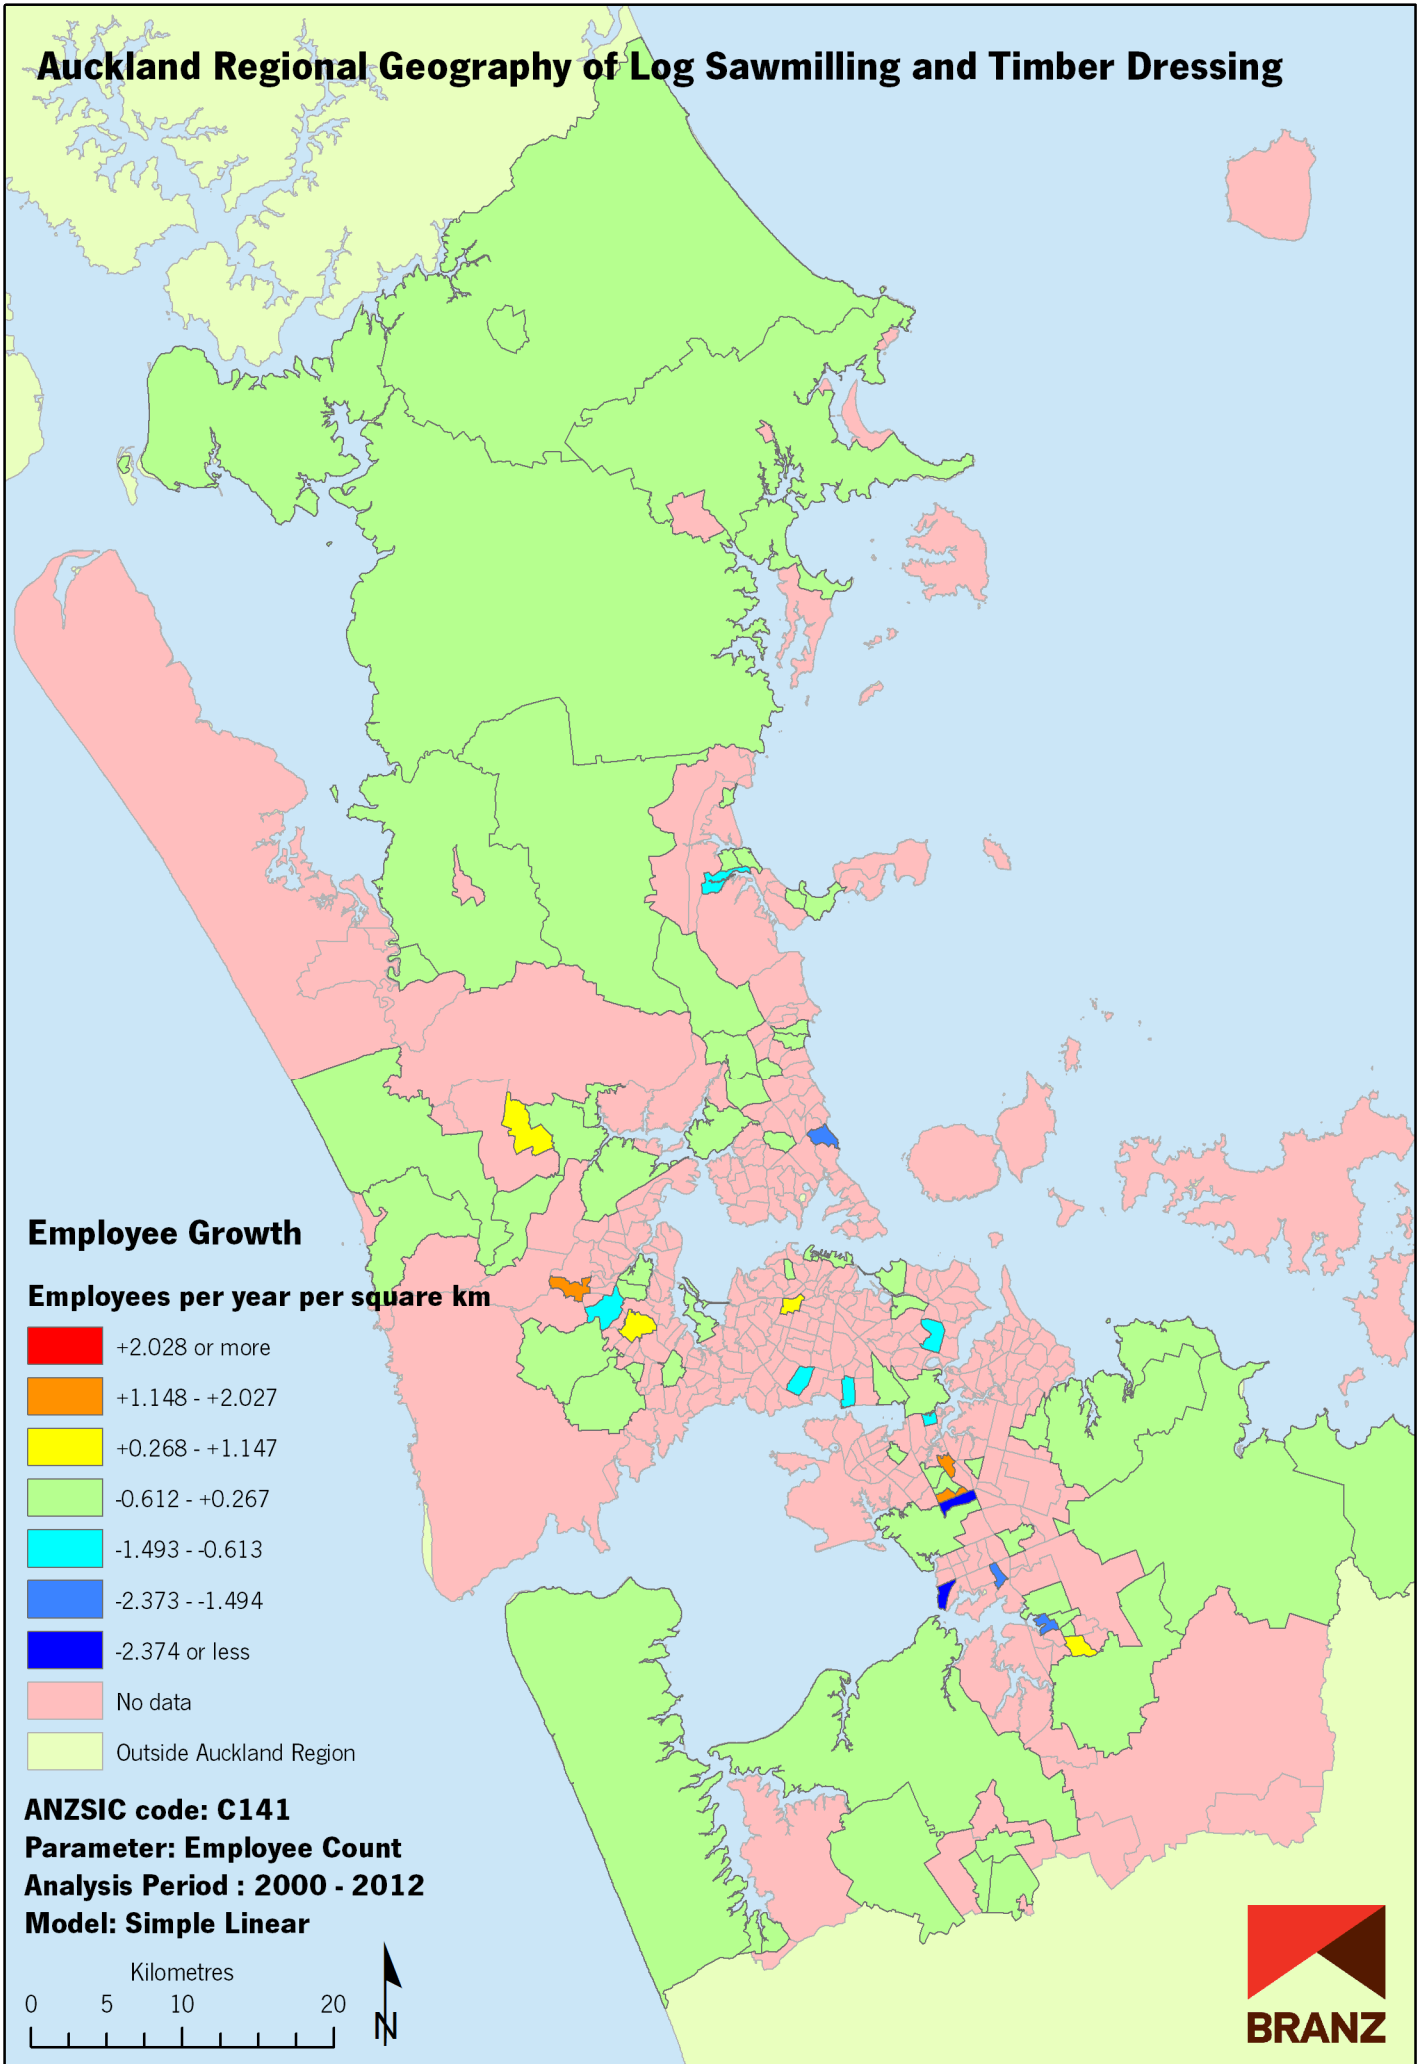

Auckland Regional Geography of Log Sawmilling and Timber Dressing

Data sources: Statistics New Zealand, Land Information New Zealand, Ollivier & Co Ltd. Copyright BRANZ. Whilst due care has been taken, BRANZ gives no warranty as to the accuracy and completeness of any information on this map and accepts no liability for any error, omission or use of the information.