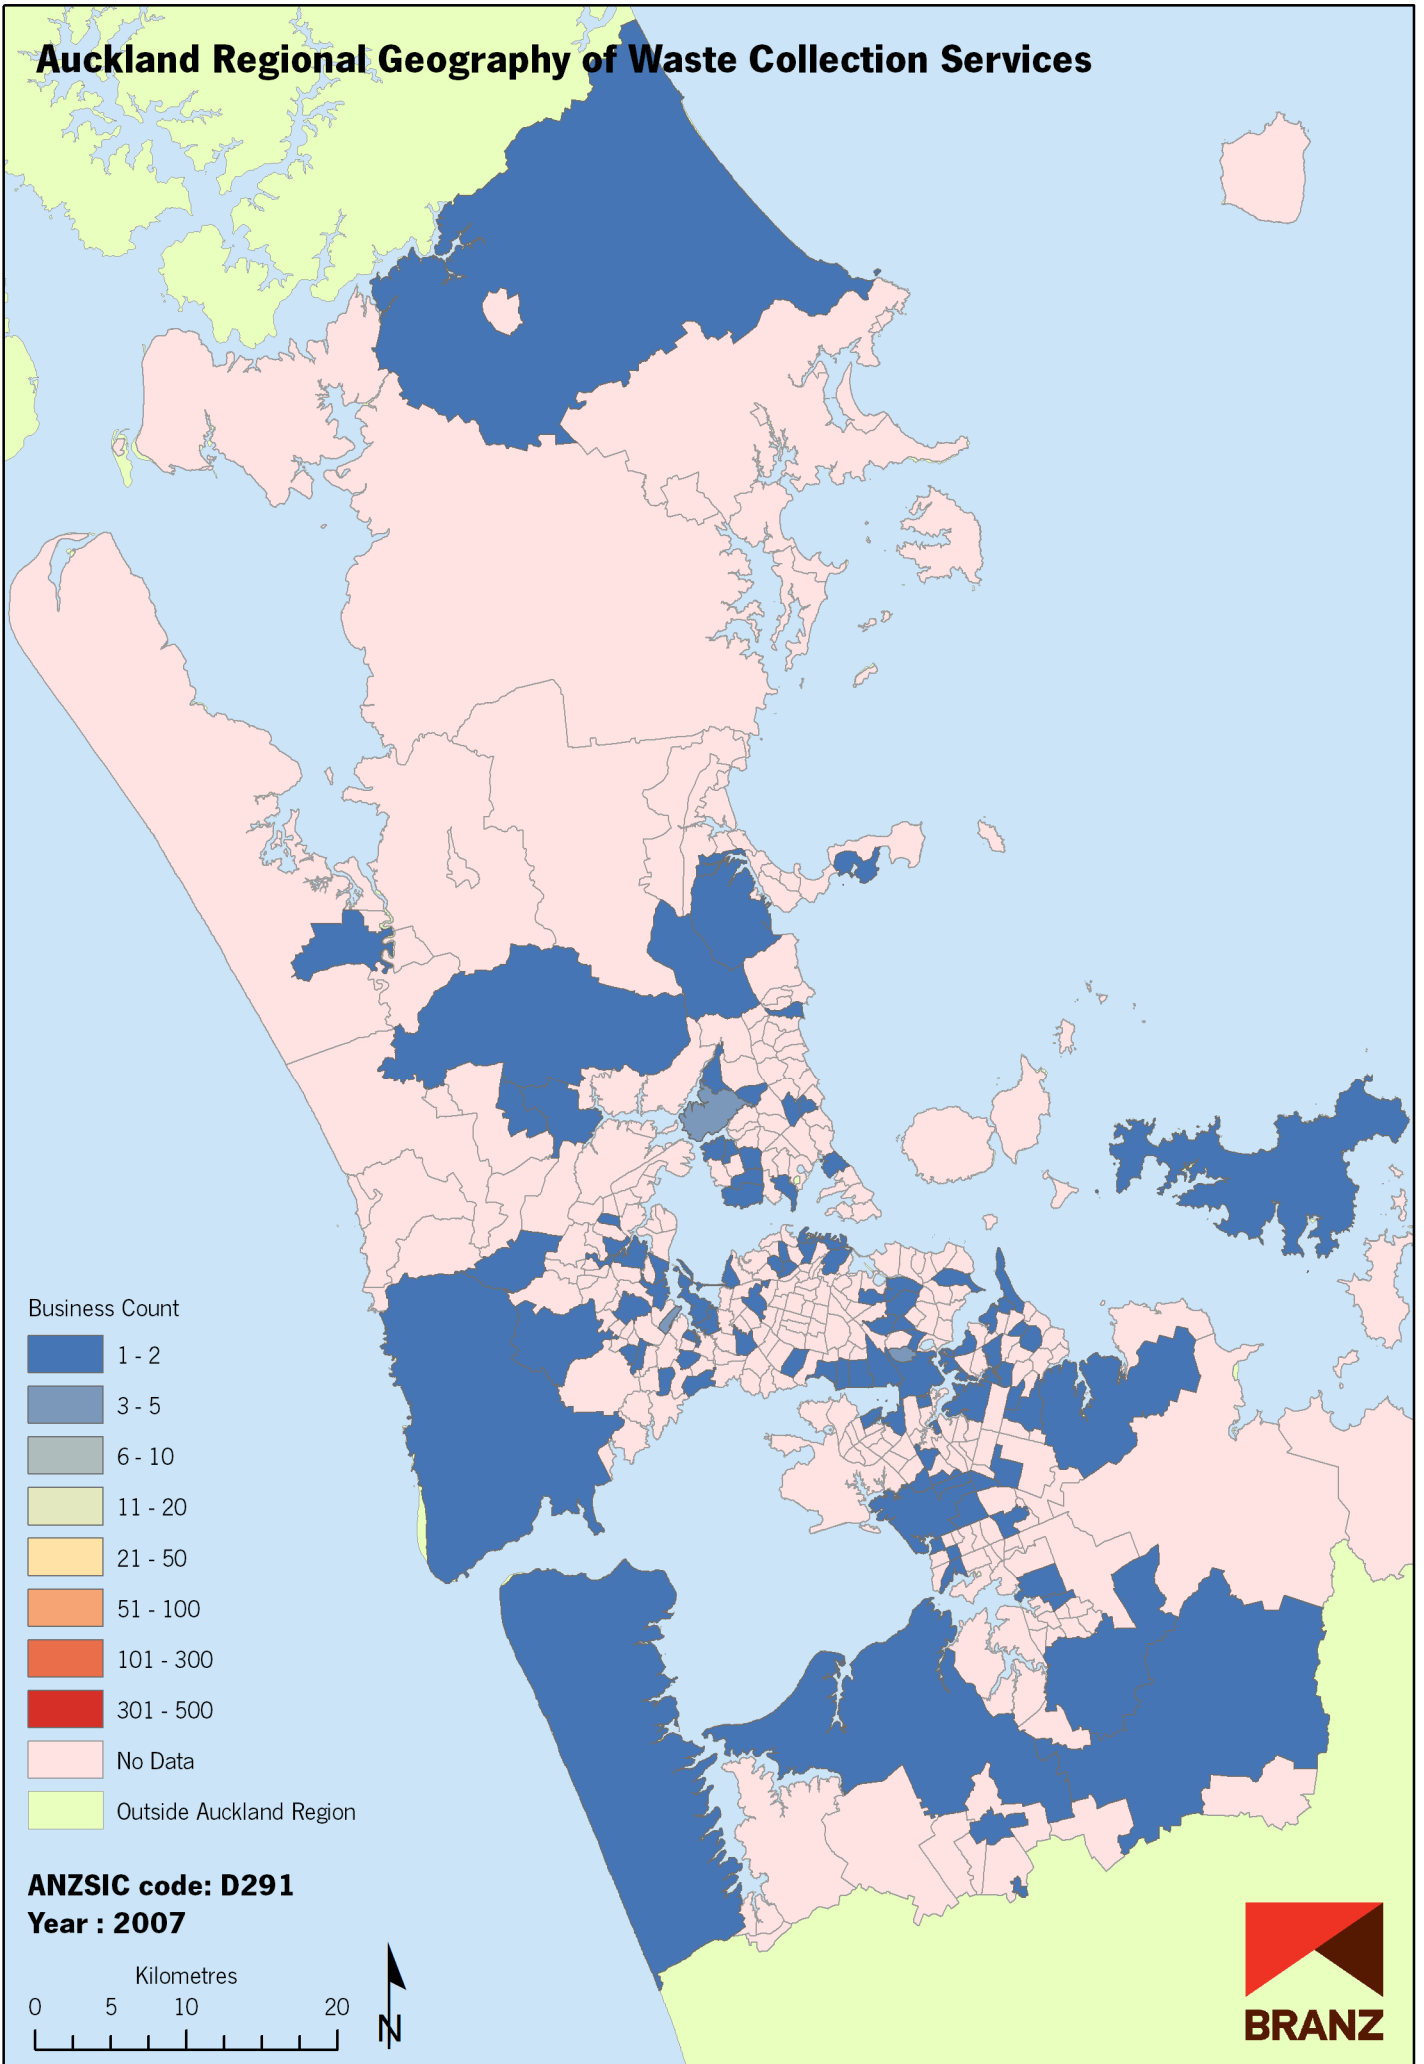

Auckland Regional Geography of Waste Collection Services

Data sources: Statistics New Zealand, Land Information New Zealand, Ollivier & Co Ltd. Copyright BRANZ. Whilst due care has been taken, BRANZ gives no warranty as to the accuracy and completeness of any information on this map and accepts no liability for any error, omission or use of the information.