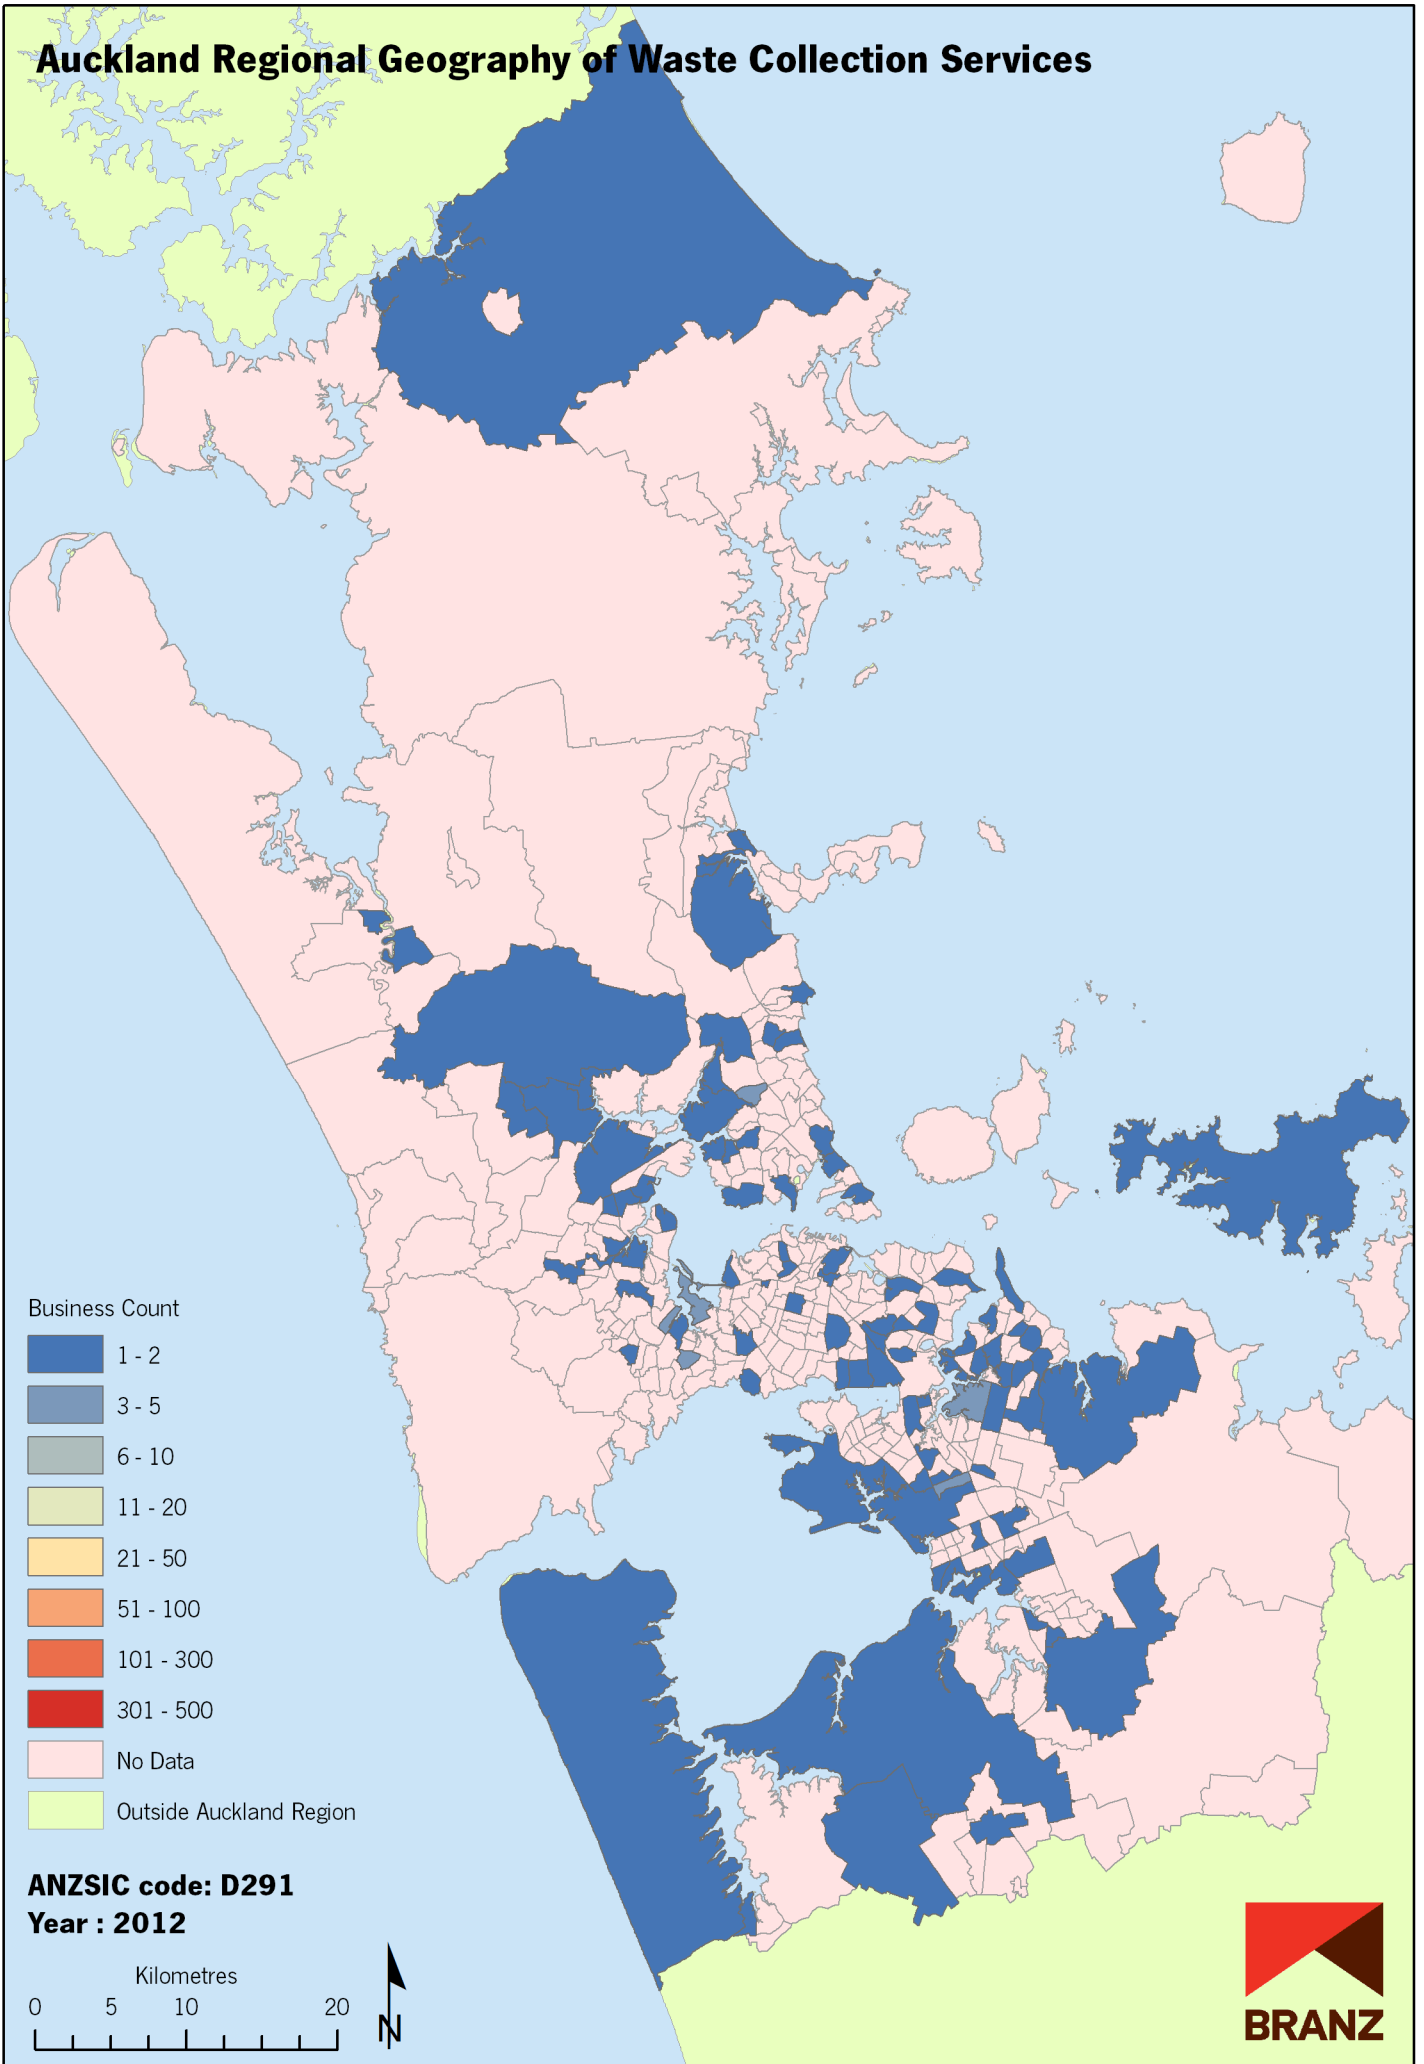

Auckland Regional Geography of Waste Collection Services

Data sources: Statistics New Zealand, Land Information New Zealand, Ollivier & Co Ltd. Copyright BRANZ. Whilst due care has been taken, BRANZ gives no warranty as to the accuracy and completeness of any information on this map and accepts no liability for any error, omission or use of the information.