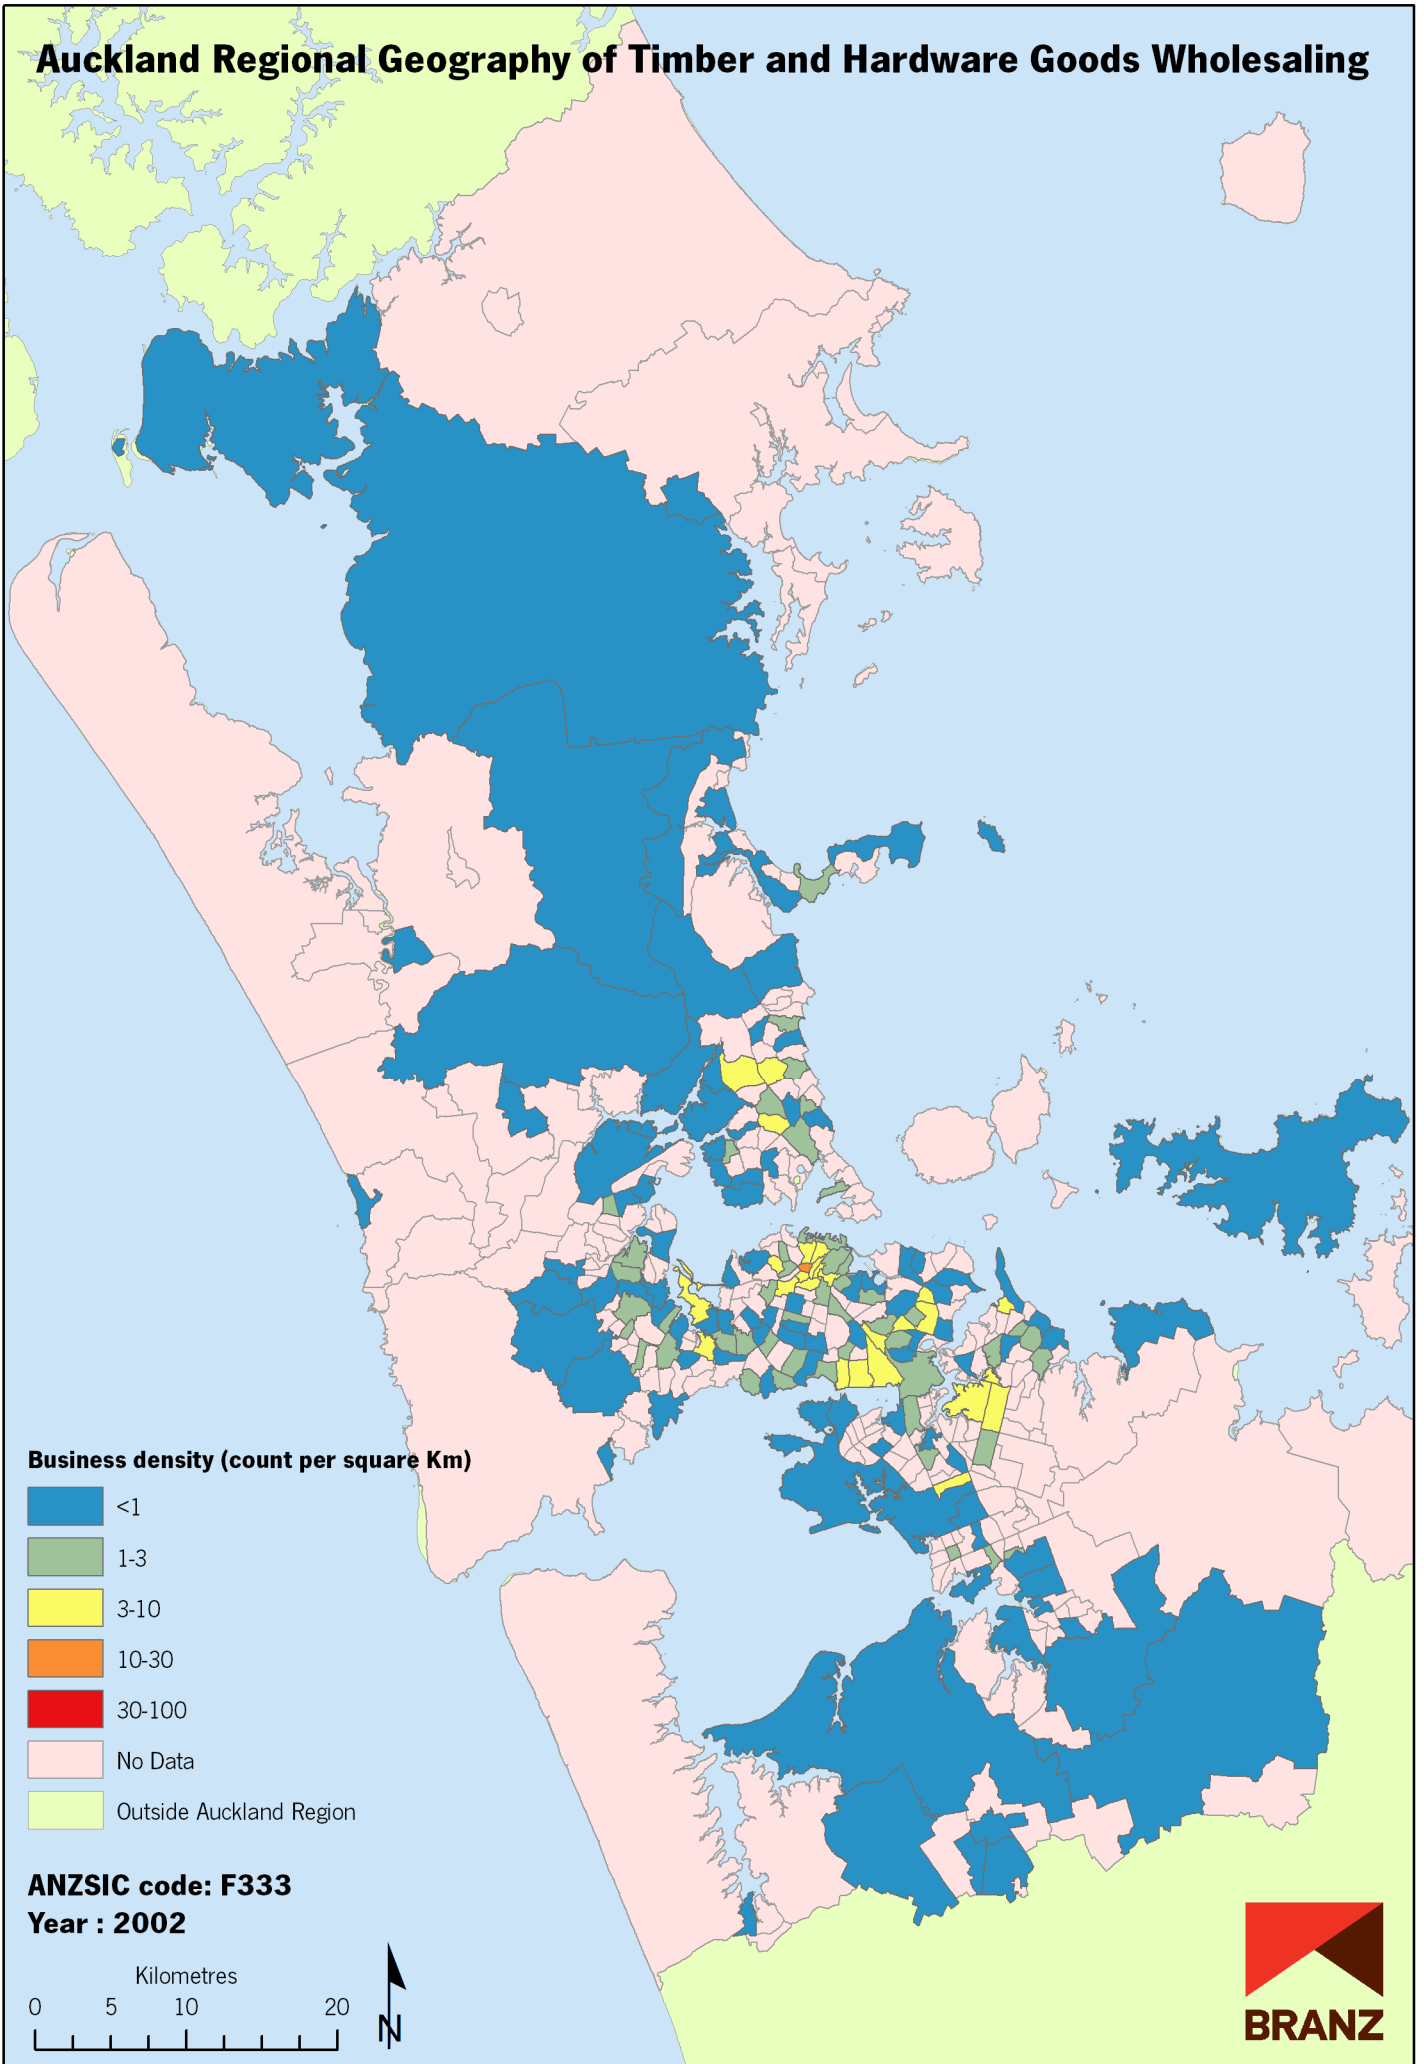

Auckland Regional Geography of Timber and Hardware Goods Wholesaling

Data sources: Statistics New Zealand, Land Information New Zealand, Ollivier & Co Ltd. Copyright BRANZ. Whilst due care has been taken, BRANZ gives no warranty as to the accuracy and completeness of any information on this map and accepts no liability for any error, omission or use of the information.