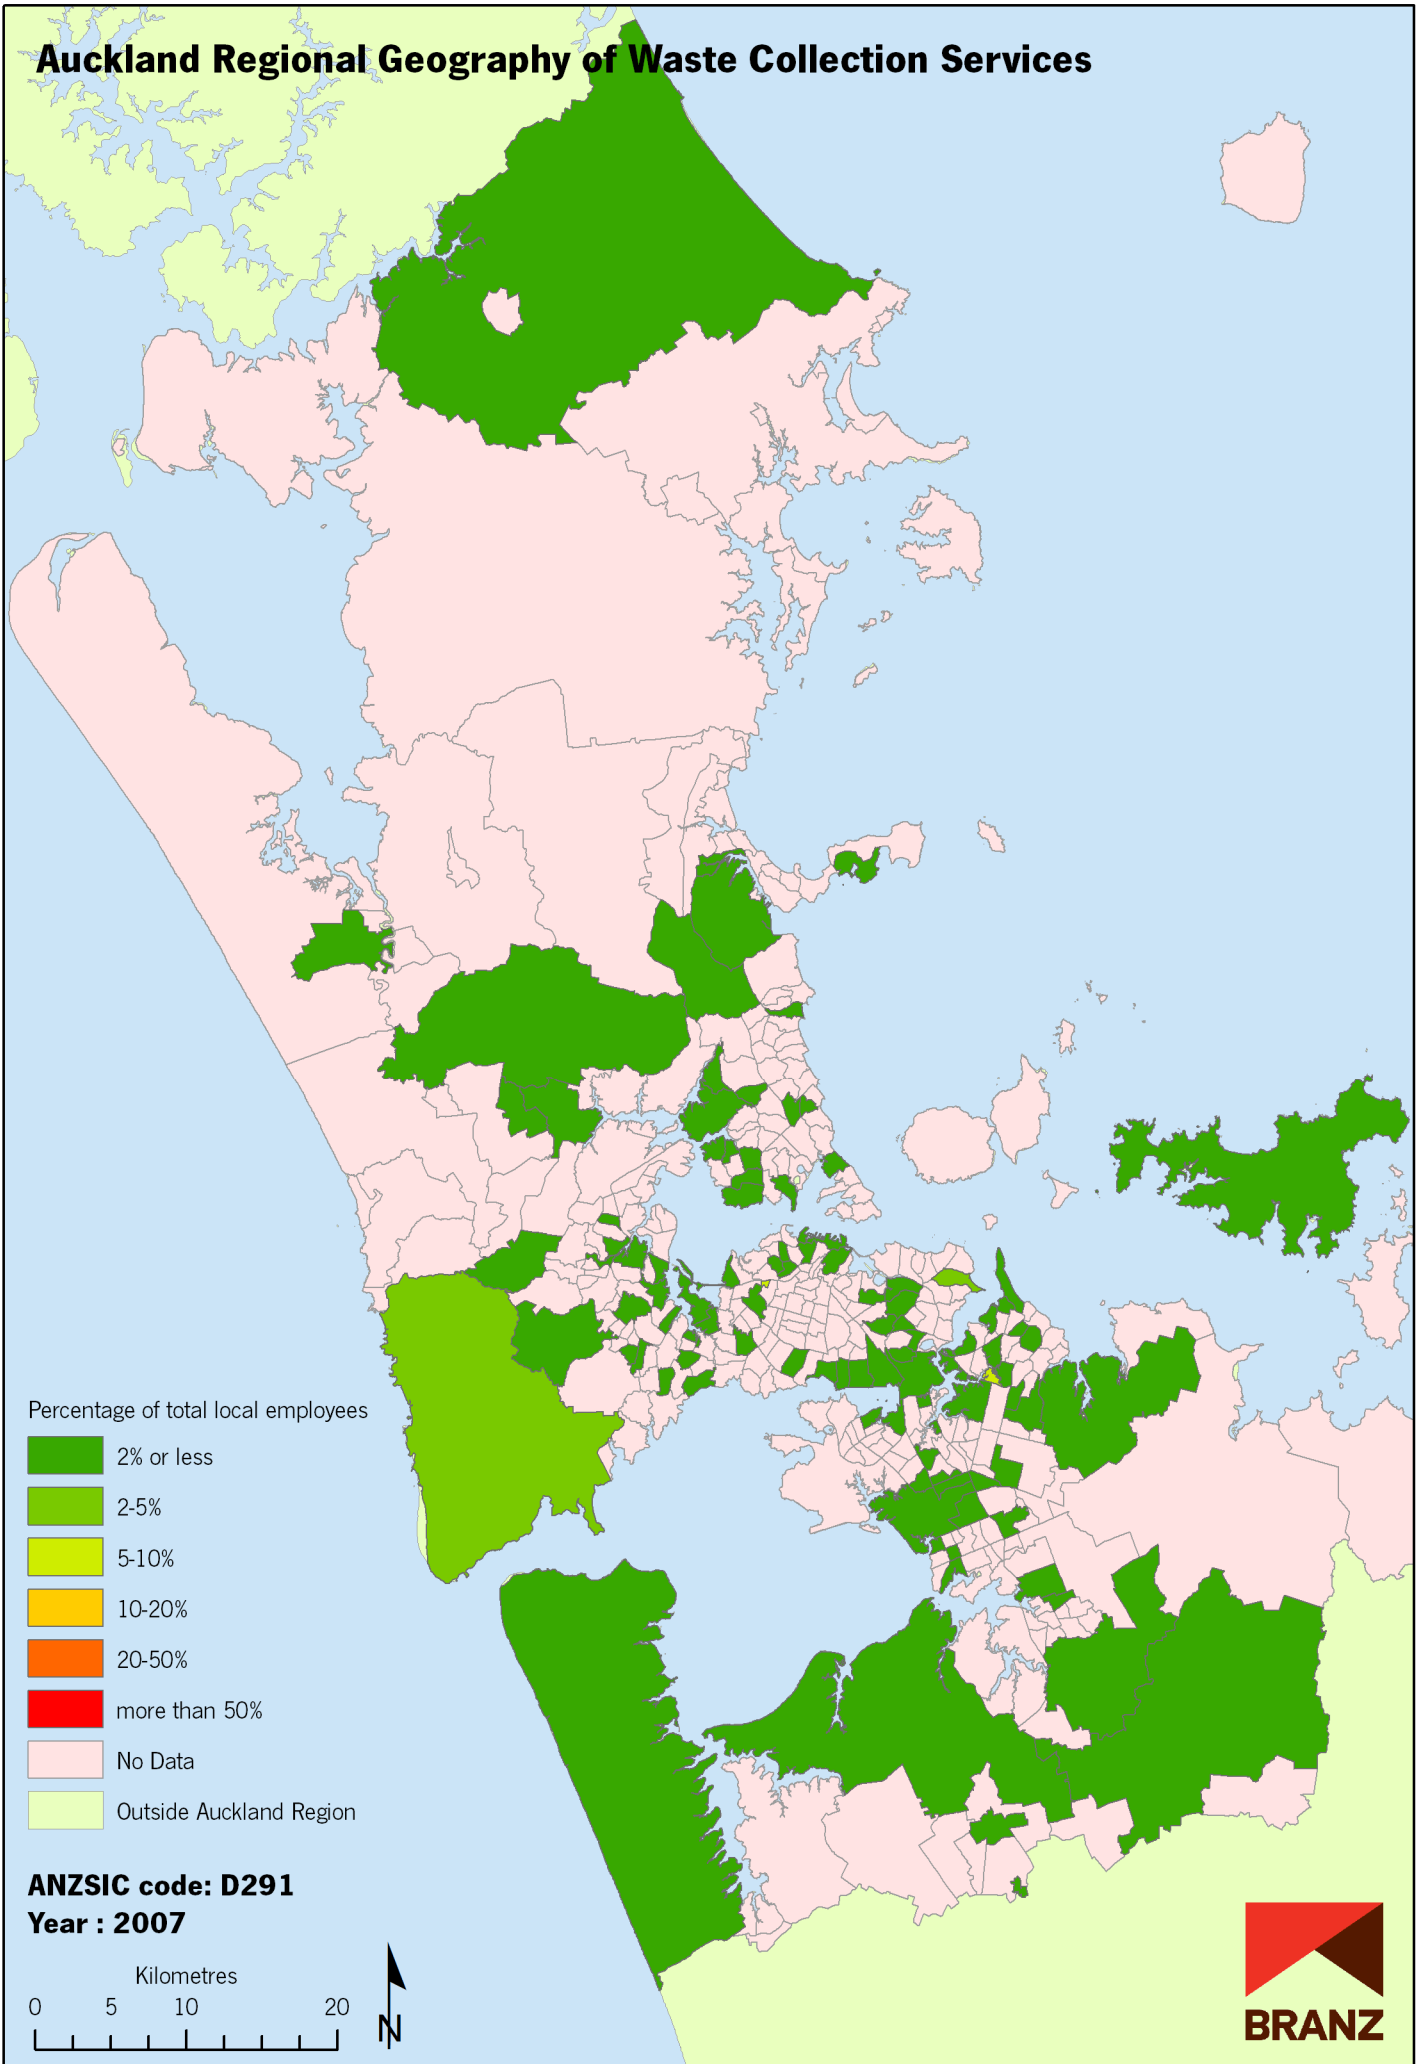

# Auckland Regional Geography of Waste Collection Services

Data sources: Statistics New Zealand, Land Information New Zealand, Ollivier & Co Ltd. Copyright BRANZ. Whilst due care has been taken, BRANZ gives no warranty as to the accuracy and completeness of any information on this map and accepts no liability for any error, omission or use of the information.