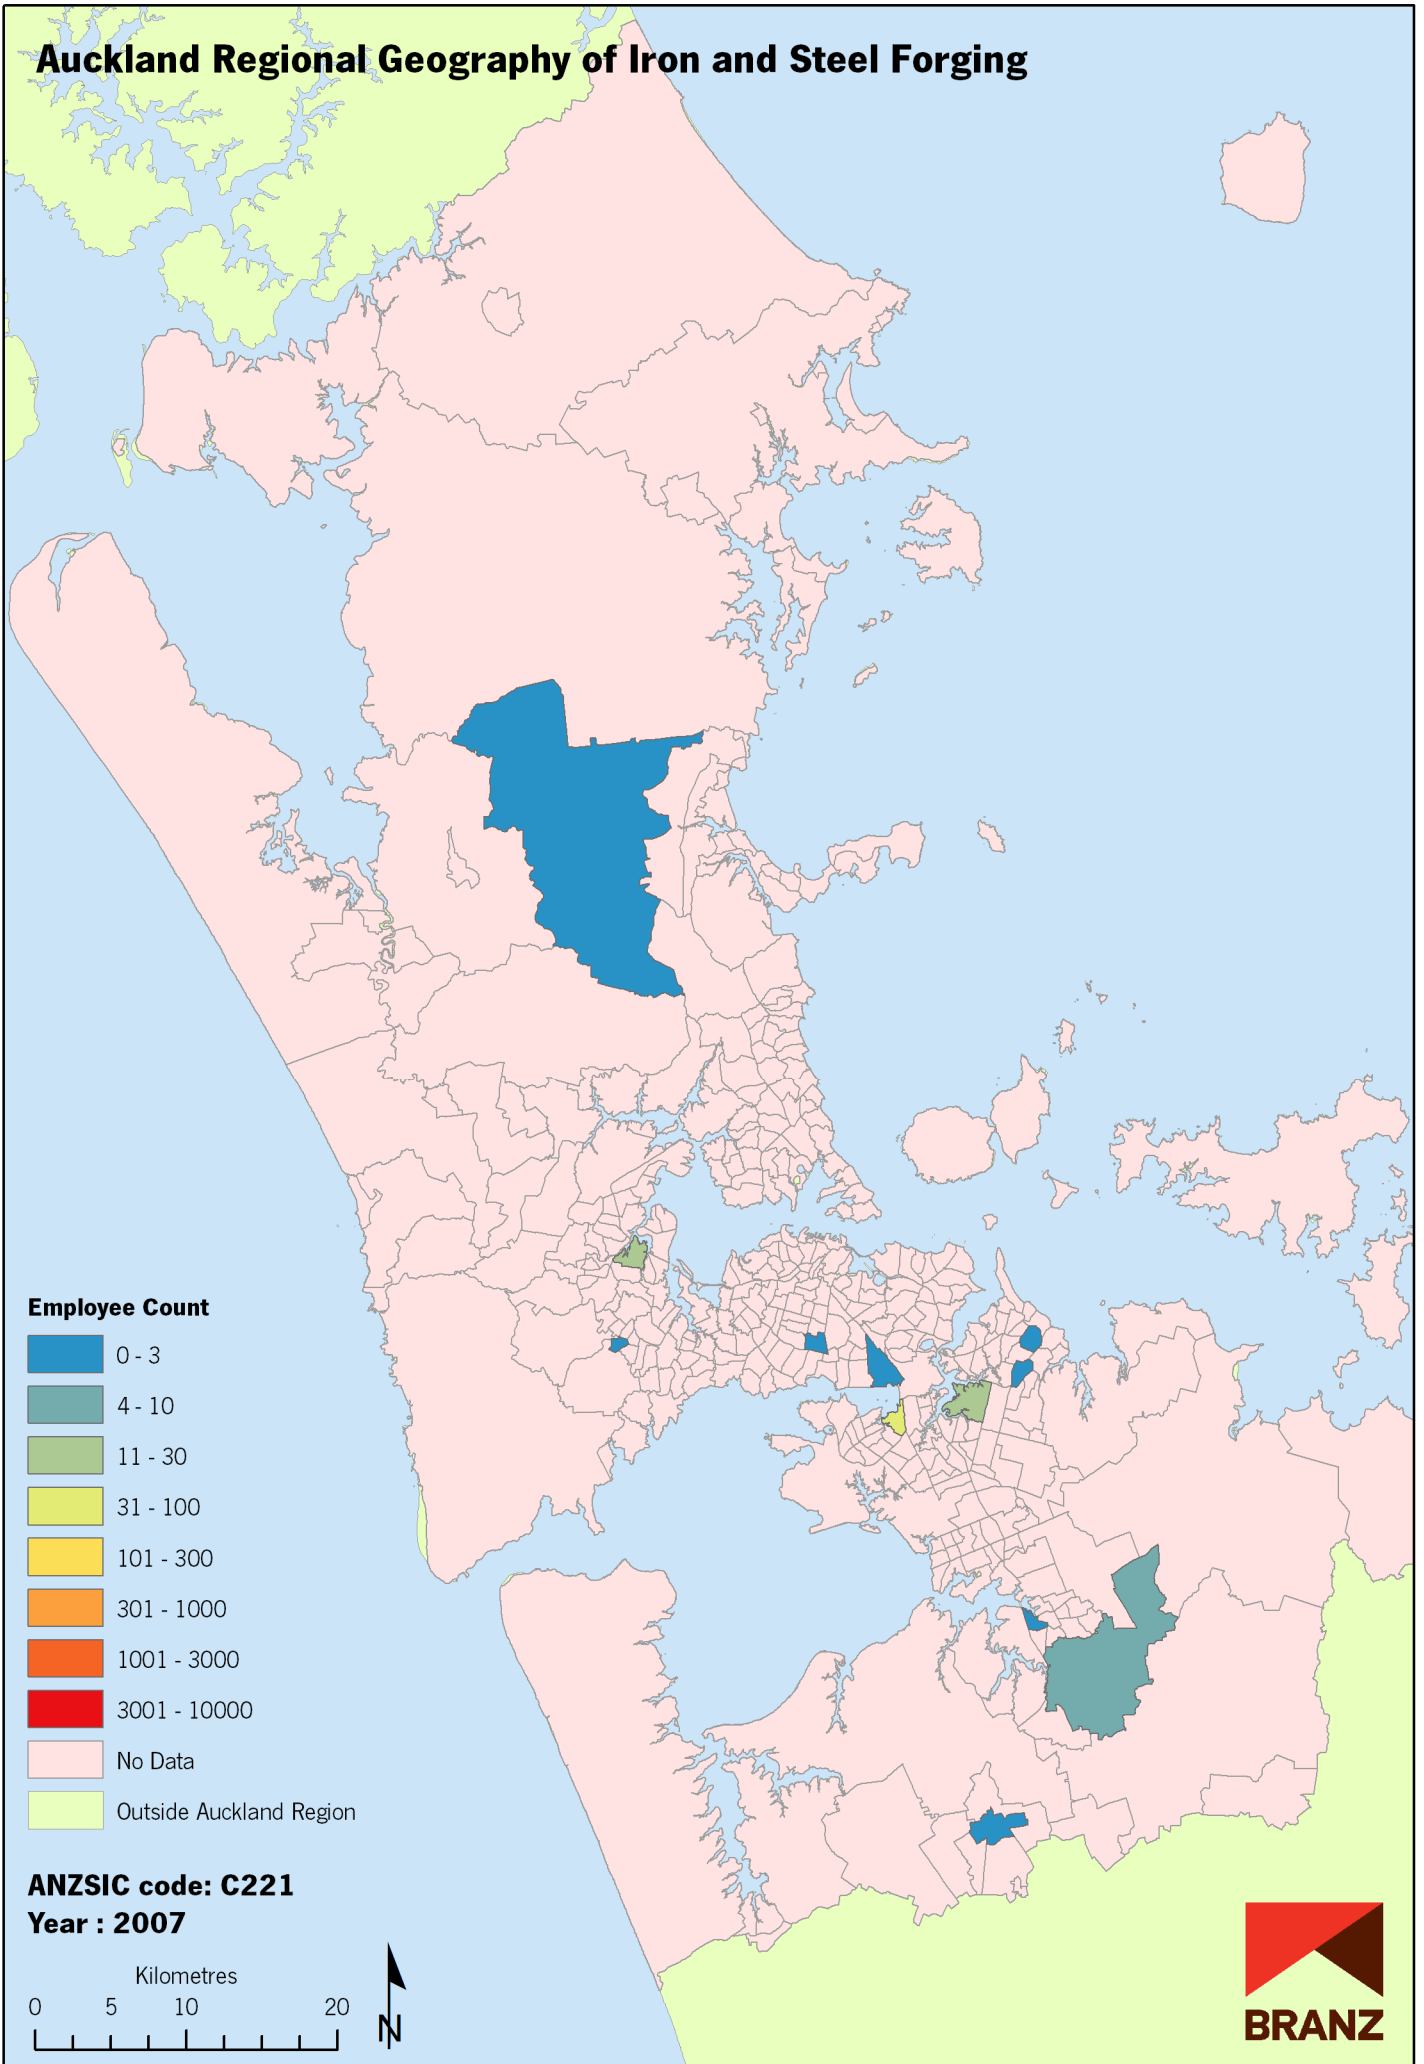

# Auckland Regional Geography of Iron and Steel Forging

Data sources: Statistics New Zealand, Land Information New Zealand, Ollivier & Co Ltd. Copyright BRANZ. Whilst due care has been taken, BRANZ gives no warranty as to the accuracy and completeness of any information on this map and accepts no liability for any error, omission or use of the information.