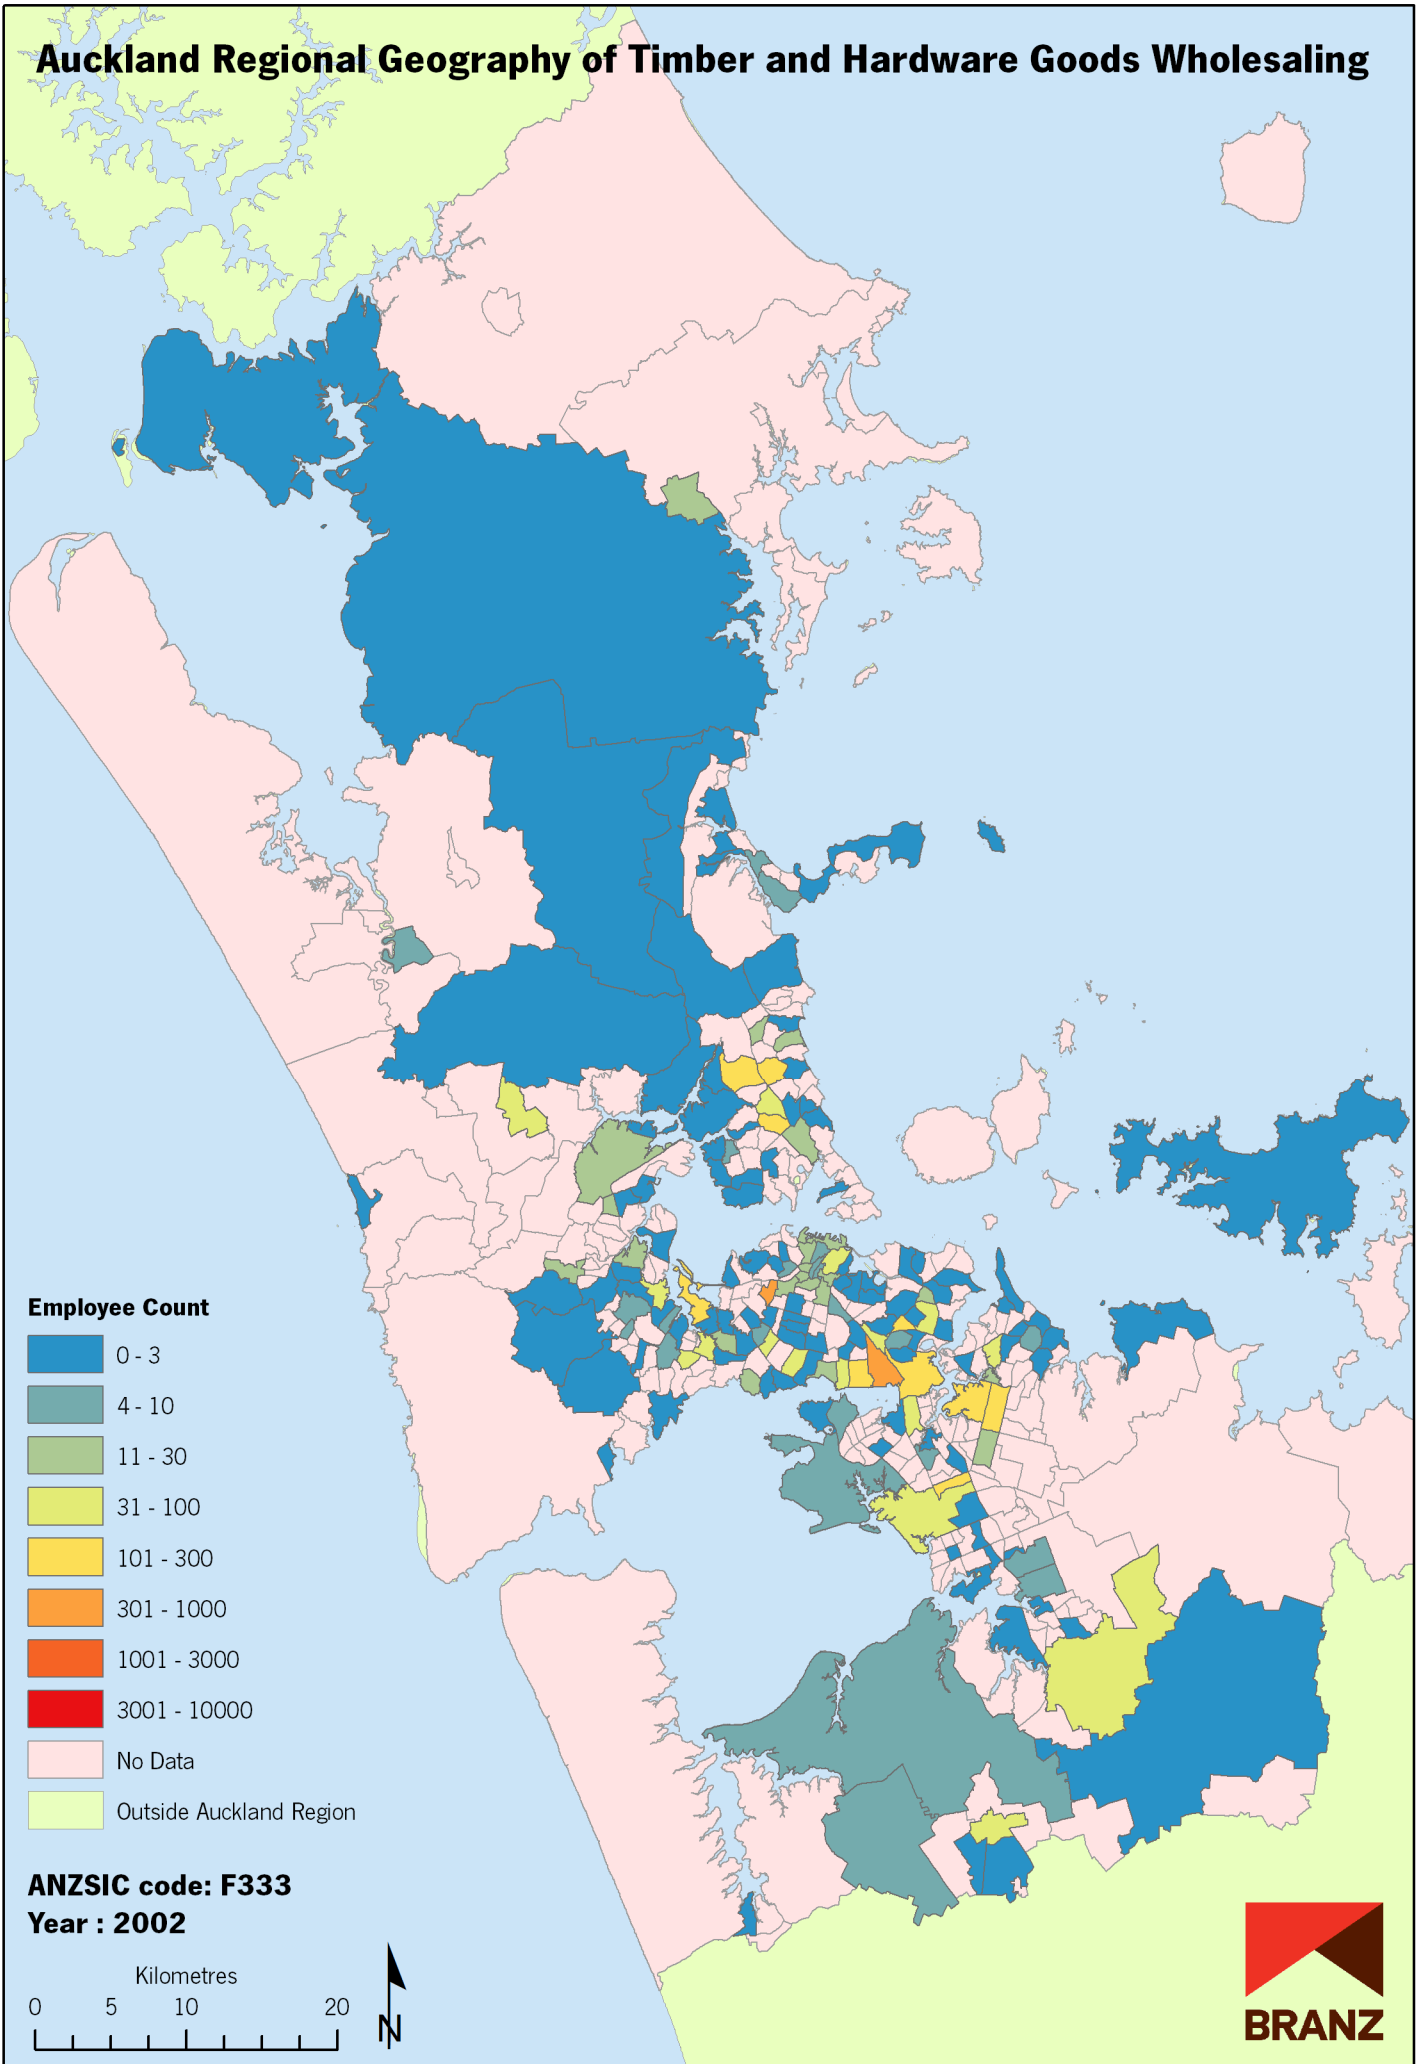

Auckland Regional Geography of Timber and Hardware Goods Wholesaling

Data sources: Statistics New Zealand, Land Information New Zealand, Ollivier & Co Ltd. Copyright BRANZ. Whilst due care has been taken, BRANZ gives no warranty as to the accuracy and completeness of any information on this map and accepts no liability for any error, omission or use of the information.