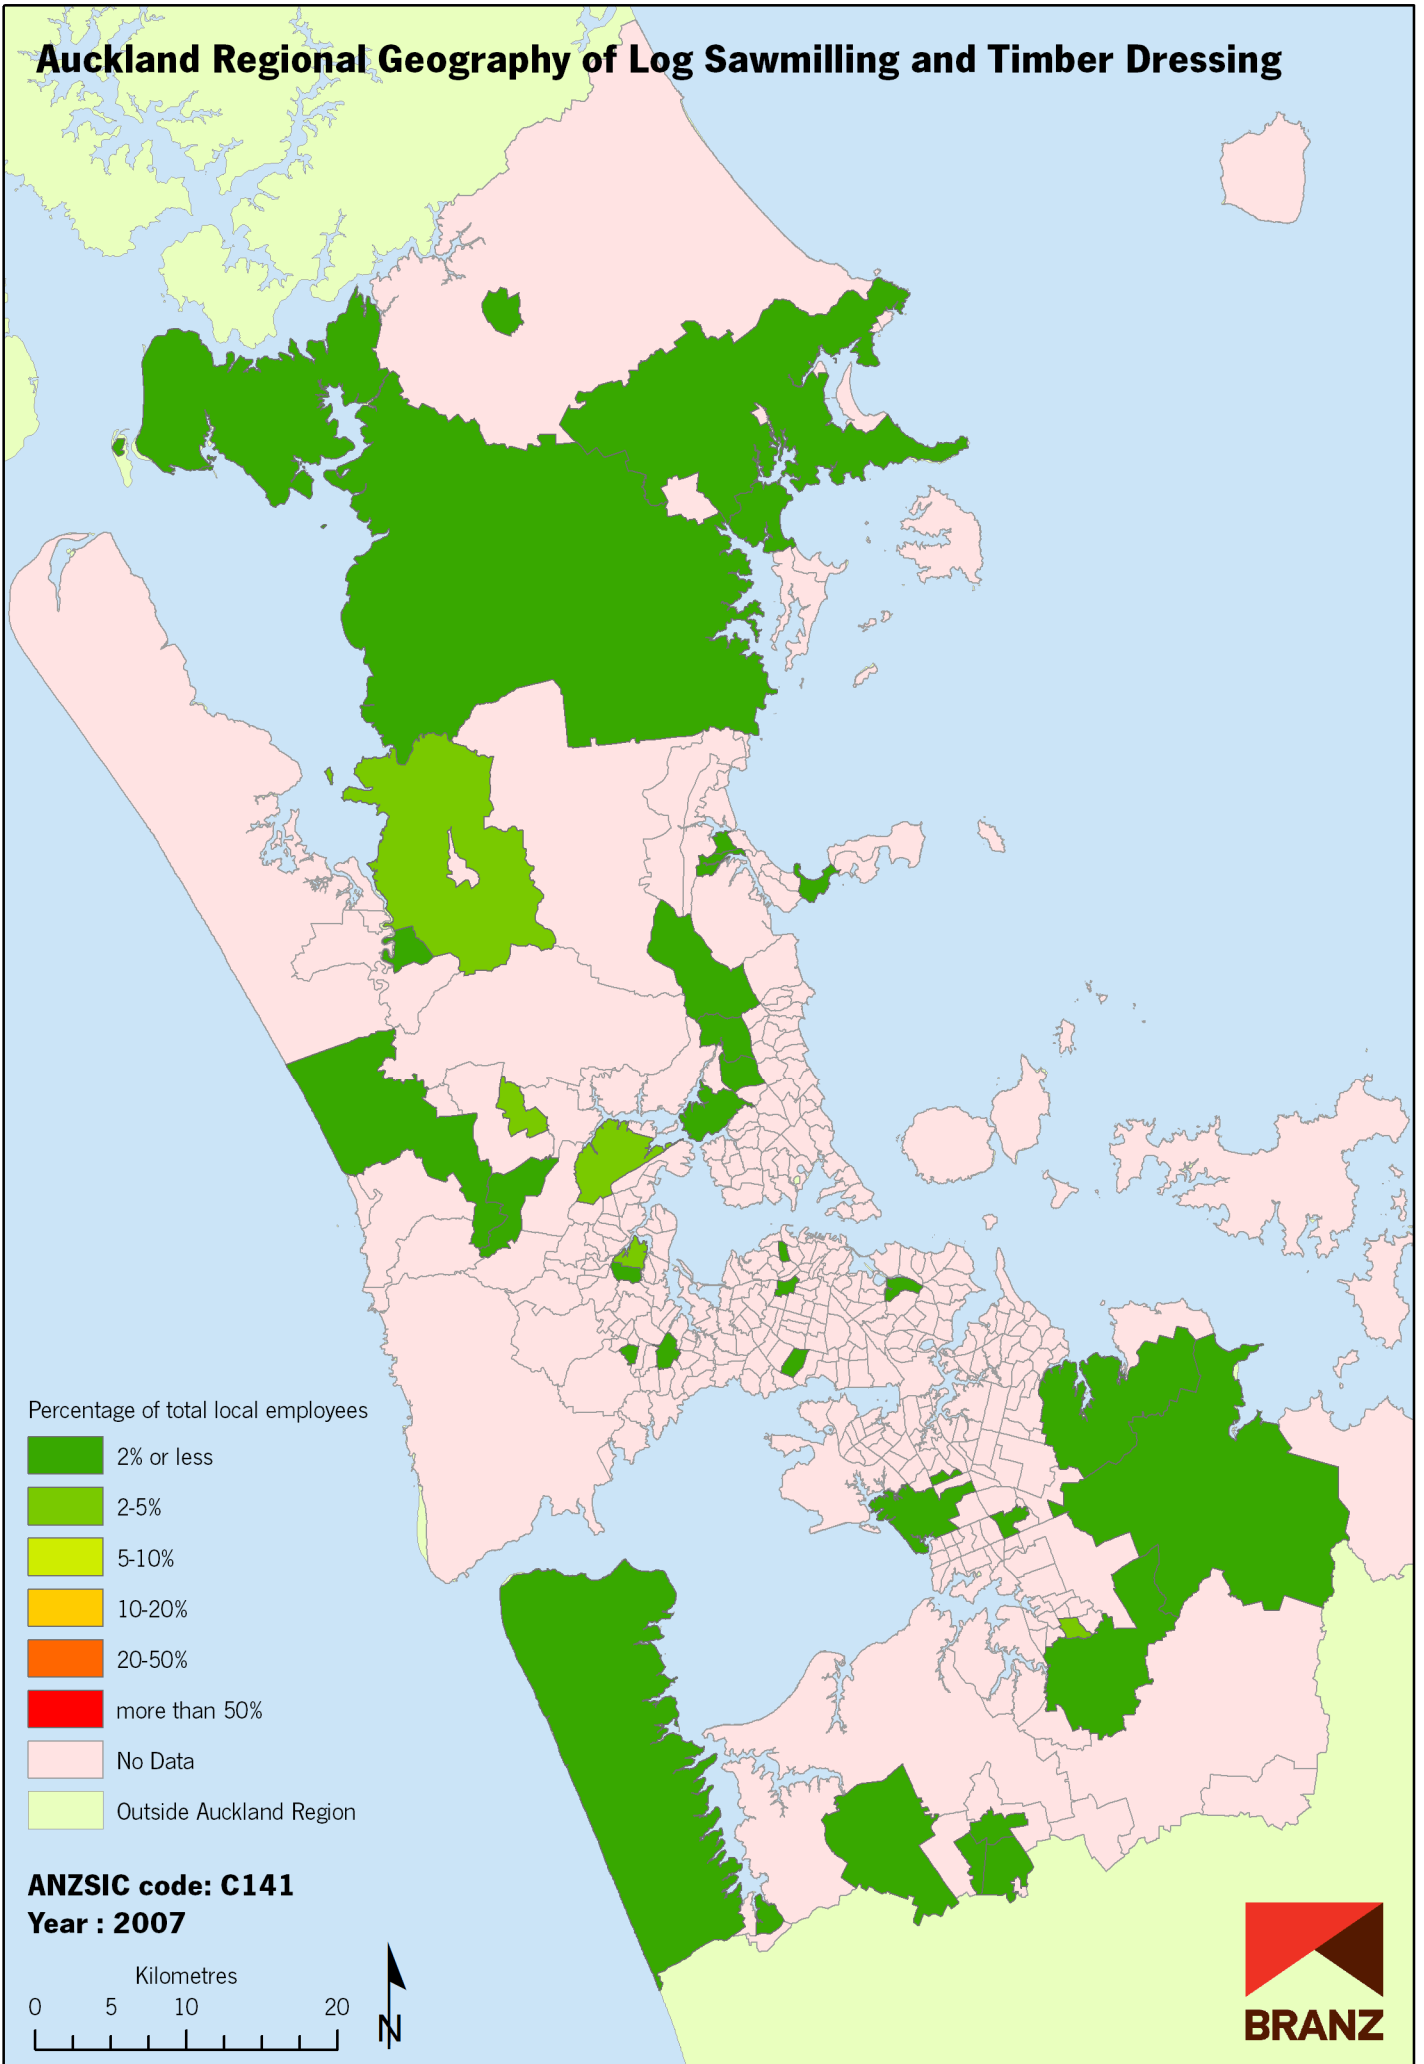

Auckland Regional Geography of Log Sawmilling and Timber Dressing

Data sources: Statistics New Zealand, Land Information New Zealand, Ollivier & Co Ltd. Copyright BRANZ. Whilst due care has been taken, BRANZ gives no warranty as to the accuracy and completeness of any information on this map and accepts no liability for any error, omission or use of the information.