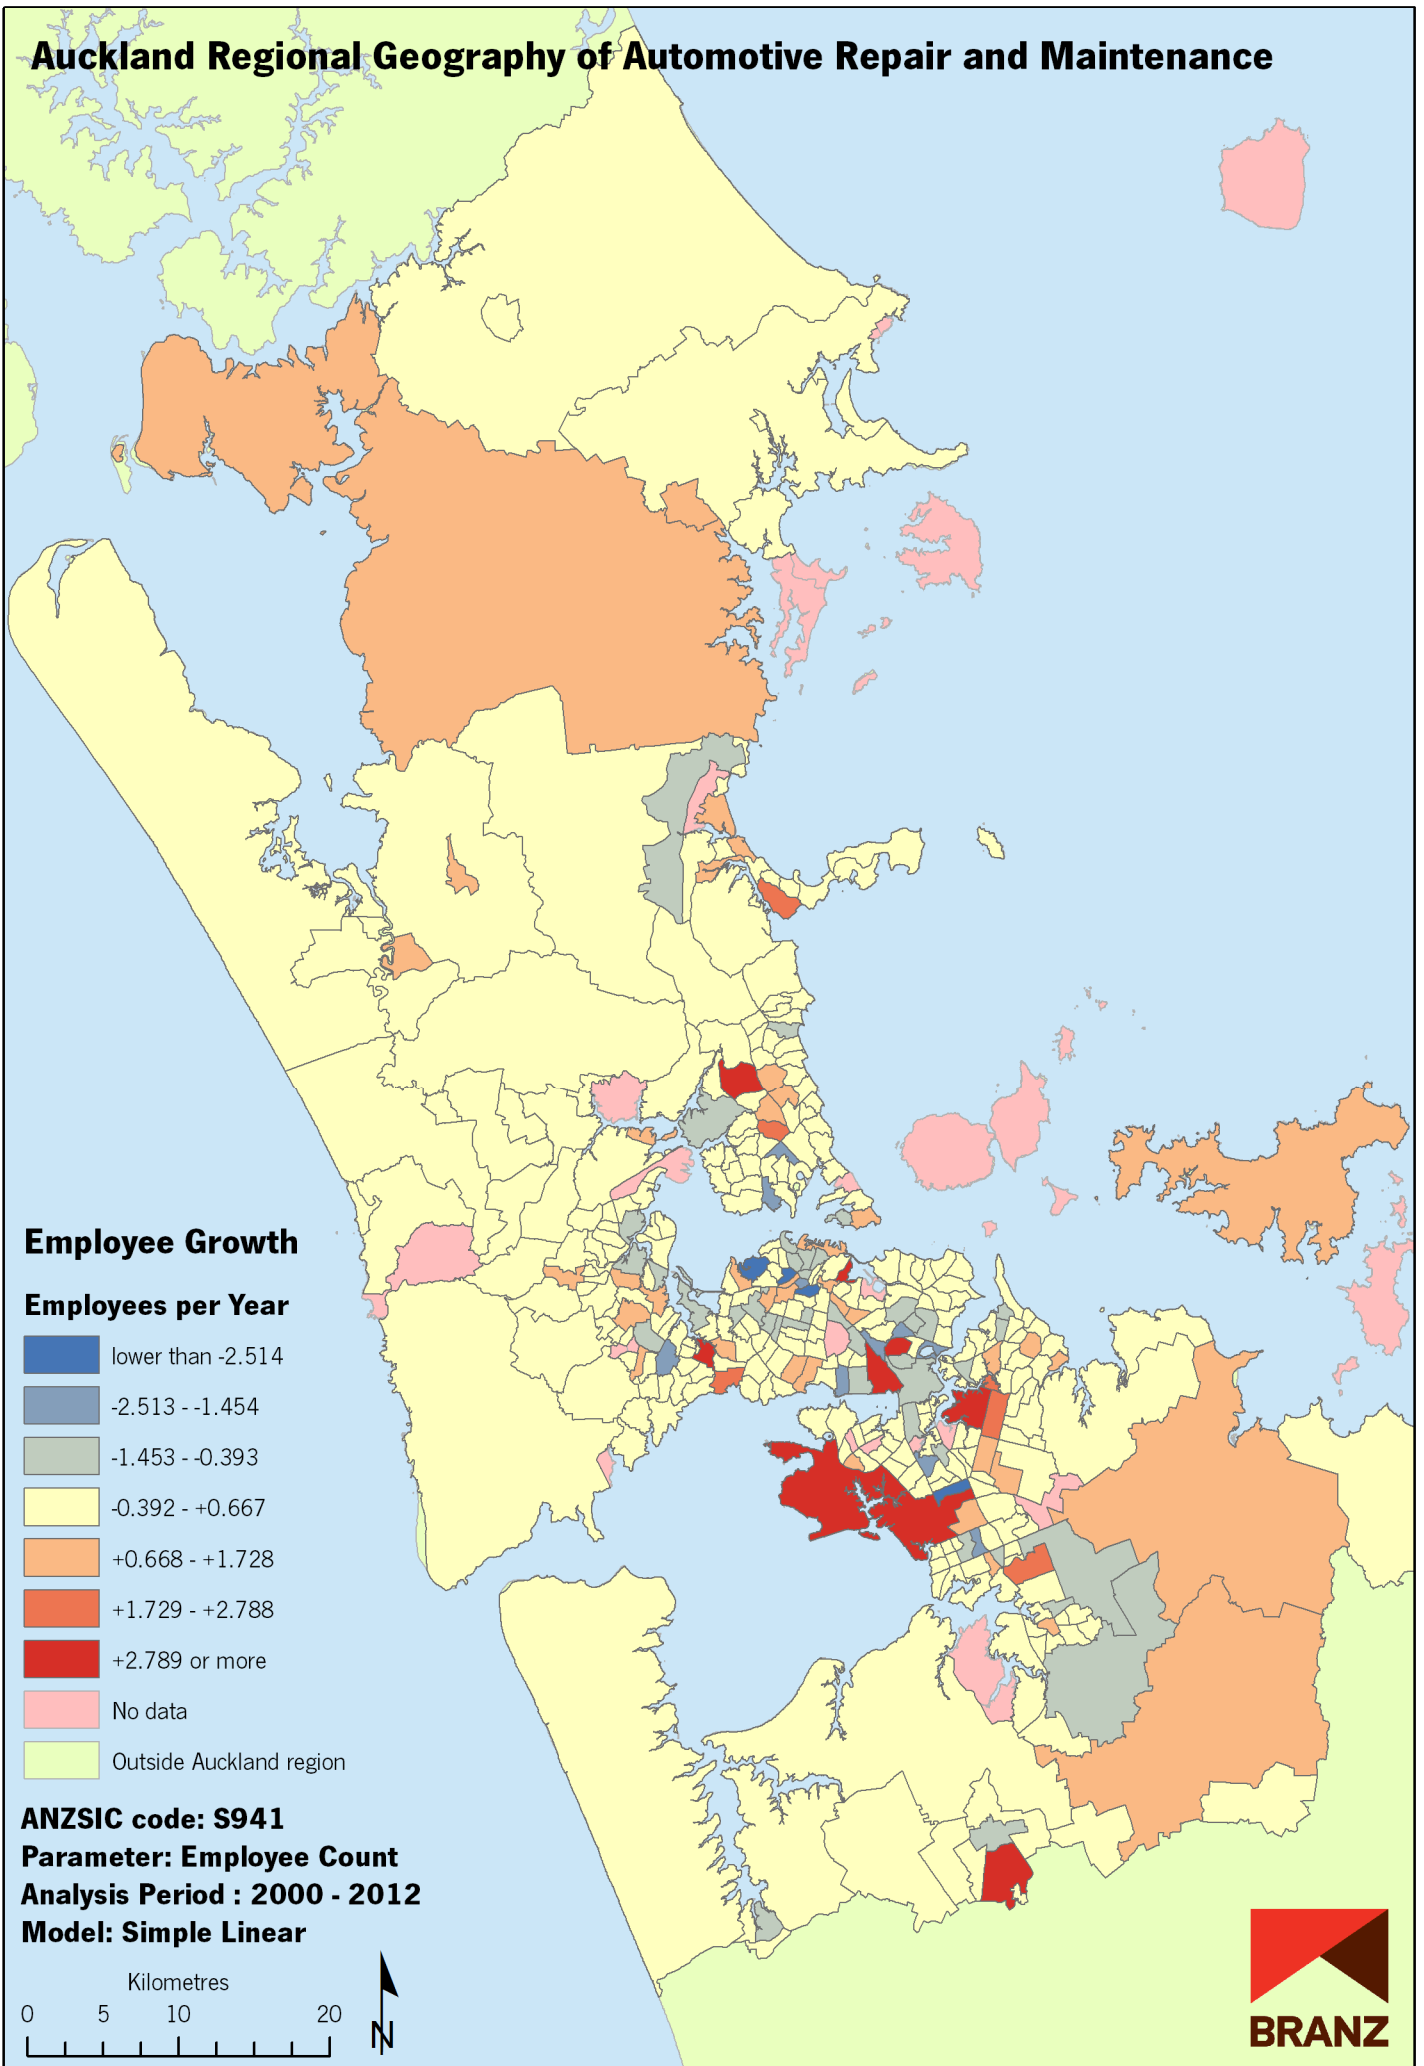

Auckland Regional Geography of Automotive Repair and Maintenance

Data sources: Statistics New Zealand, Land Information New Zealand, Ollivier & Co Ltd. Copyright BRANZ. Whilst due care has been taken, BRANZ gives no warranty as to the accuracy and completeness of any information on this map and accepts no liability for any error, omission or use of the information.