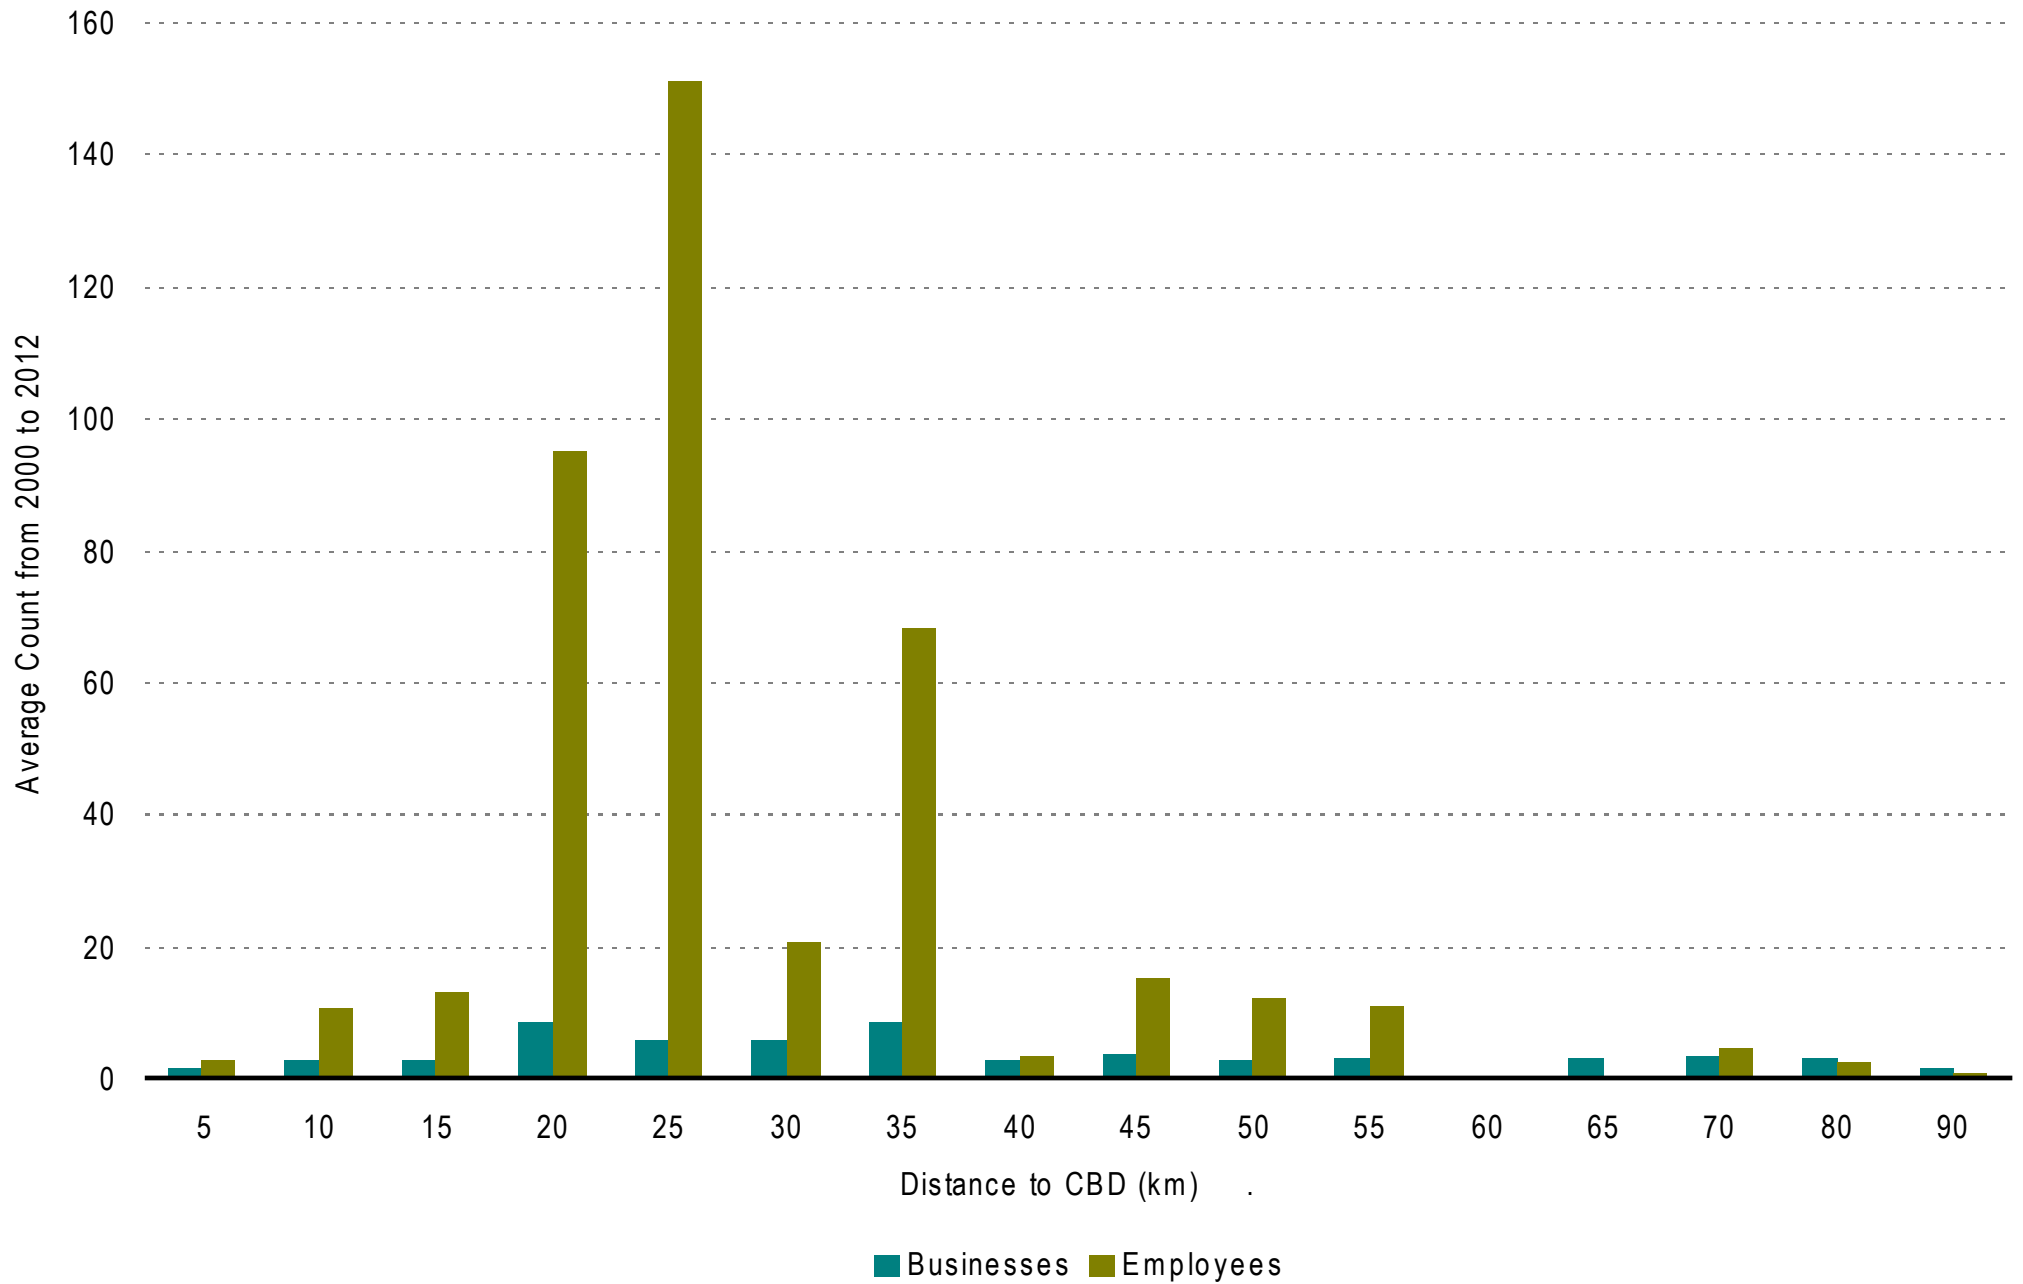

C141 Log Sawmilling and Timber Dressing

Data sources: Statistics New Zealand. Copyright BRANZ. Whilst due care has been taken, BRANZ gives no warranty as to the accuracy and completeness of any information on this datasheet and accepts no liability for any error, omission or use of the information.