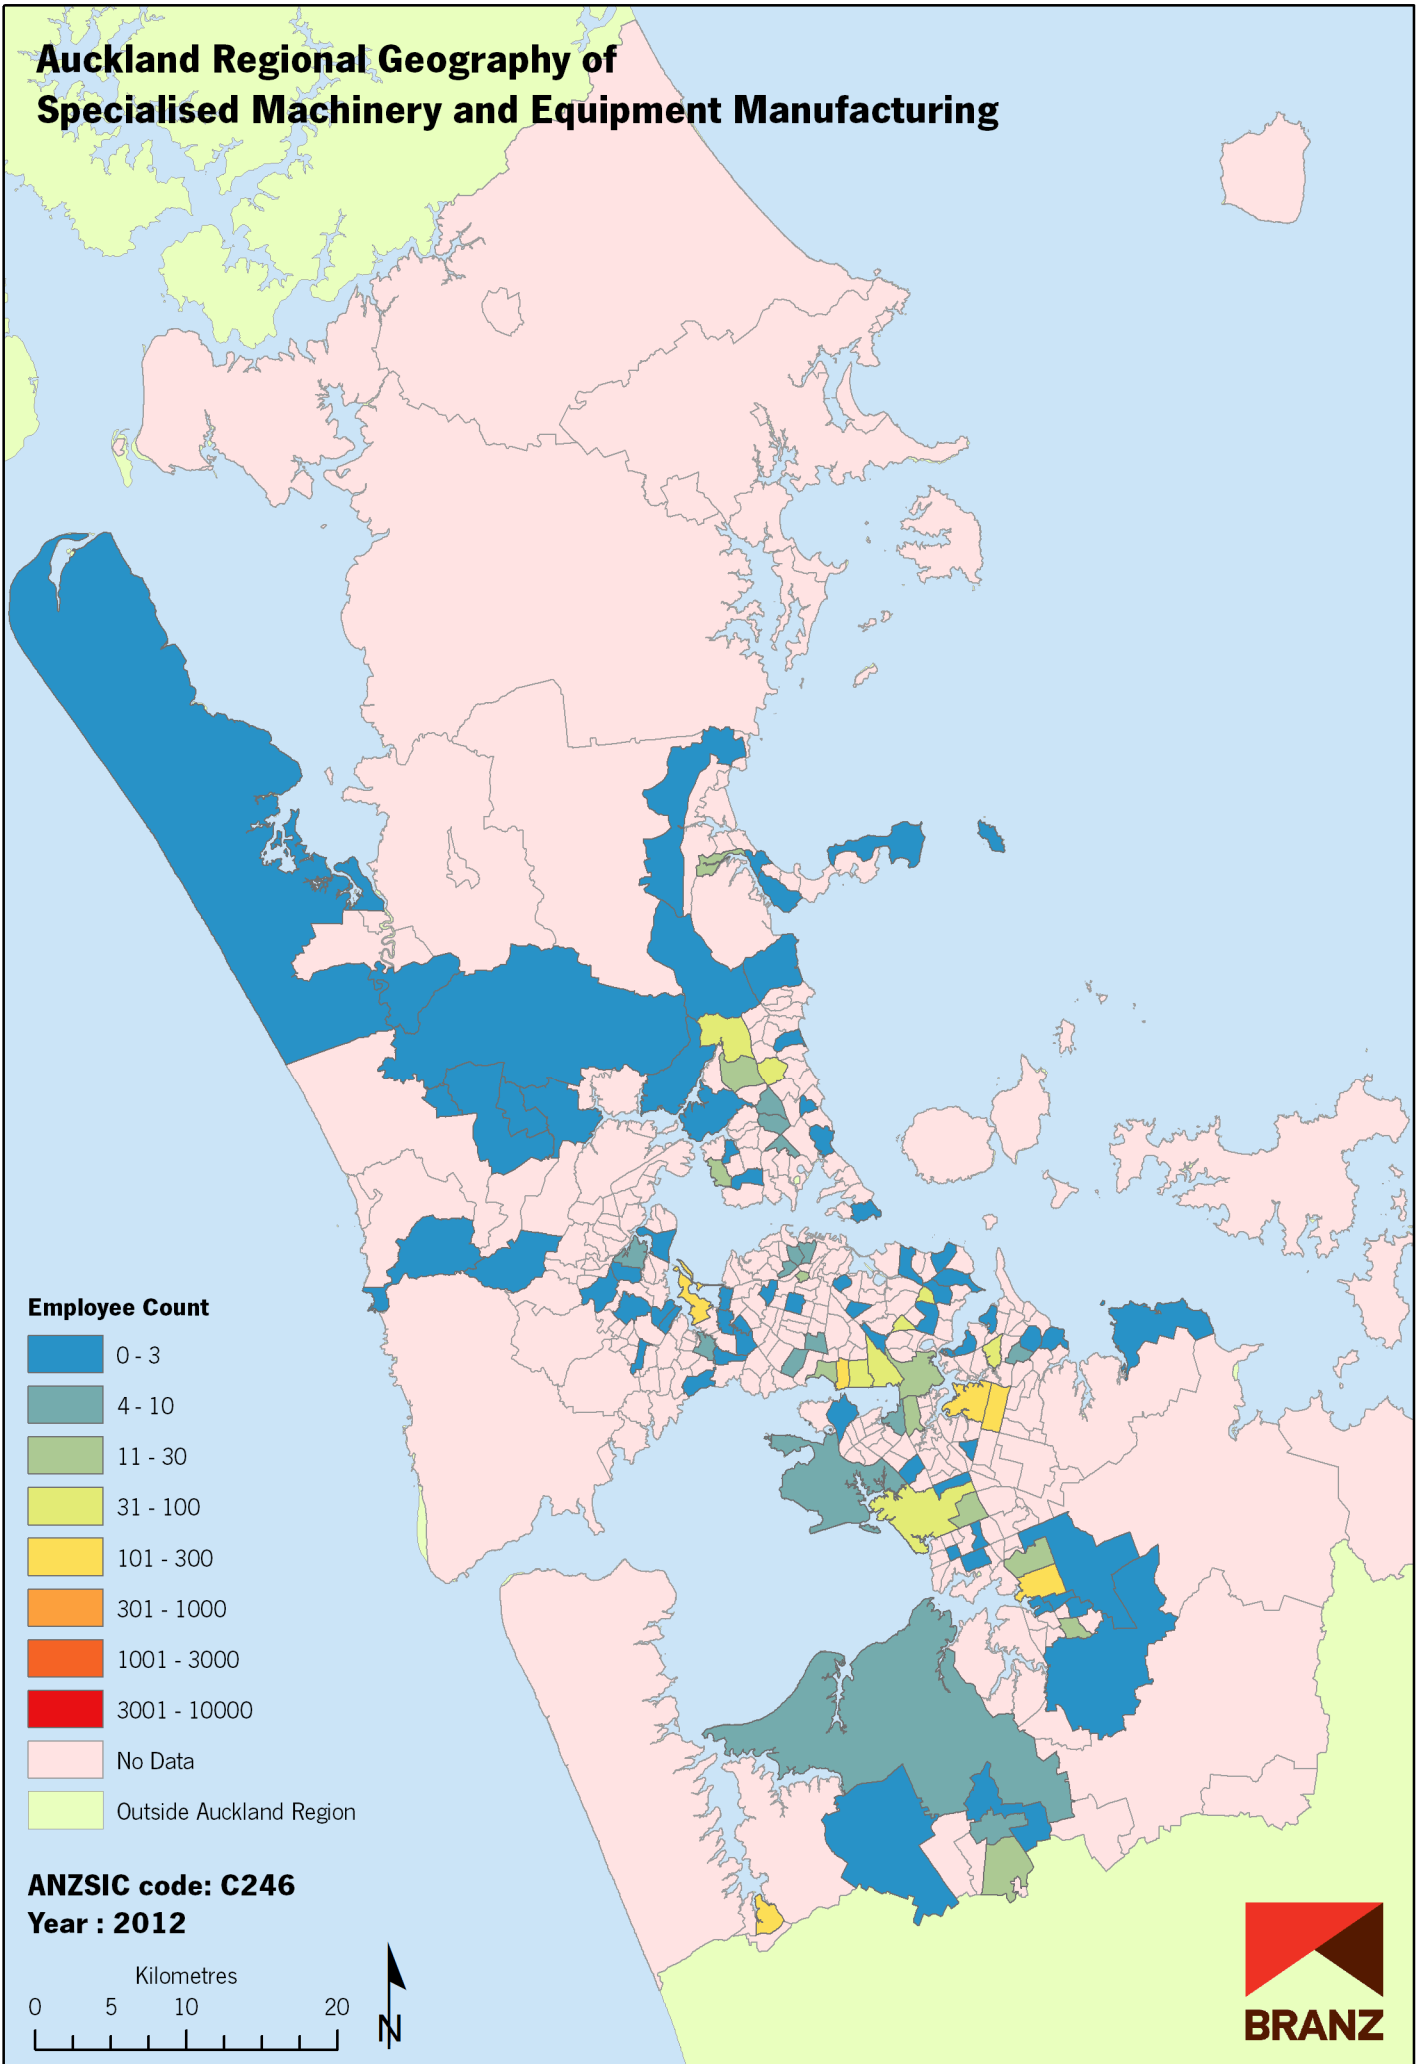

Auckland Regional Geography of Specialised Machinery and Equipment Manufacturing

Data sources: Statistics New Zealand, Land Information New Zealand, Ollivier & Co Ltd. Copyright BRANZ. Whilst due care has been taken, BRANZ gives no warranty as to the accuracy and completeness of any information on this map and accepts no liability for any error, omission or use of the information.