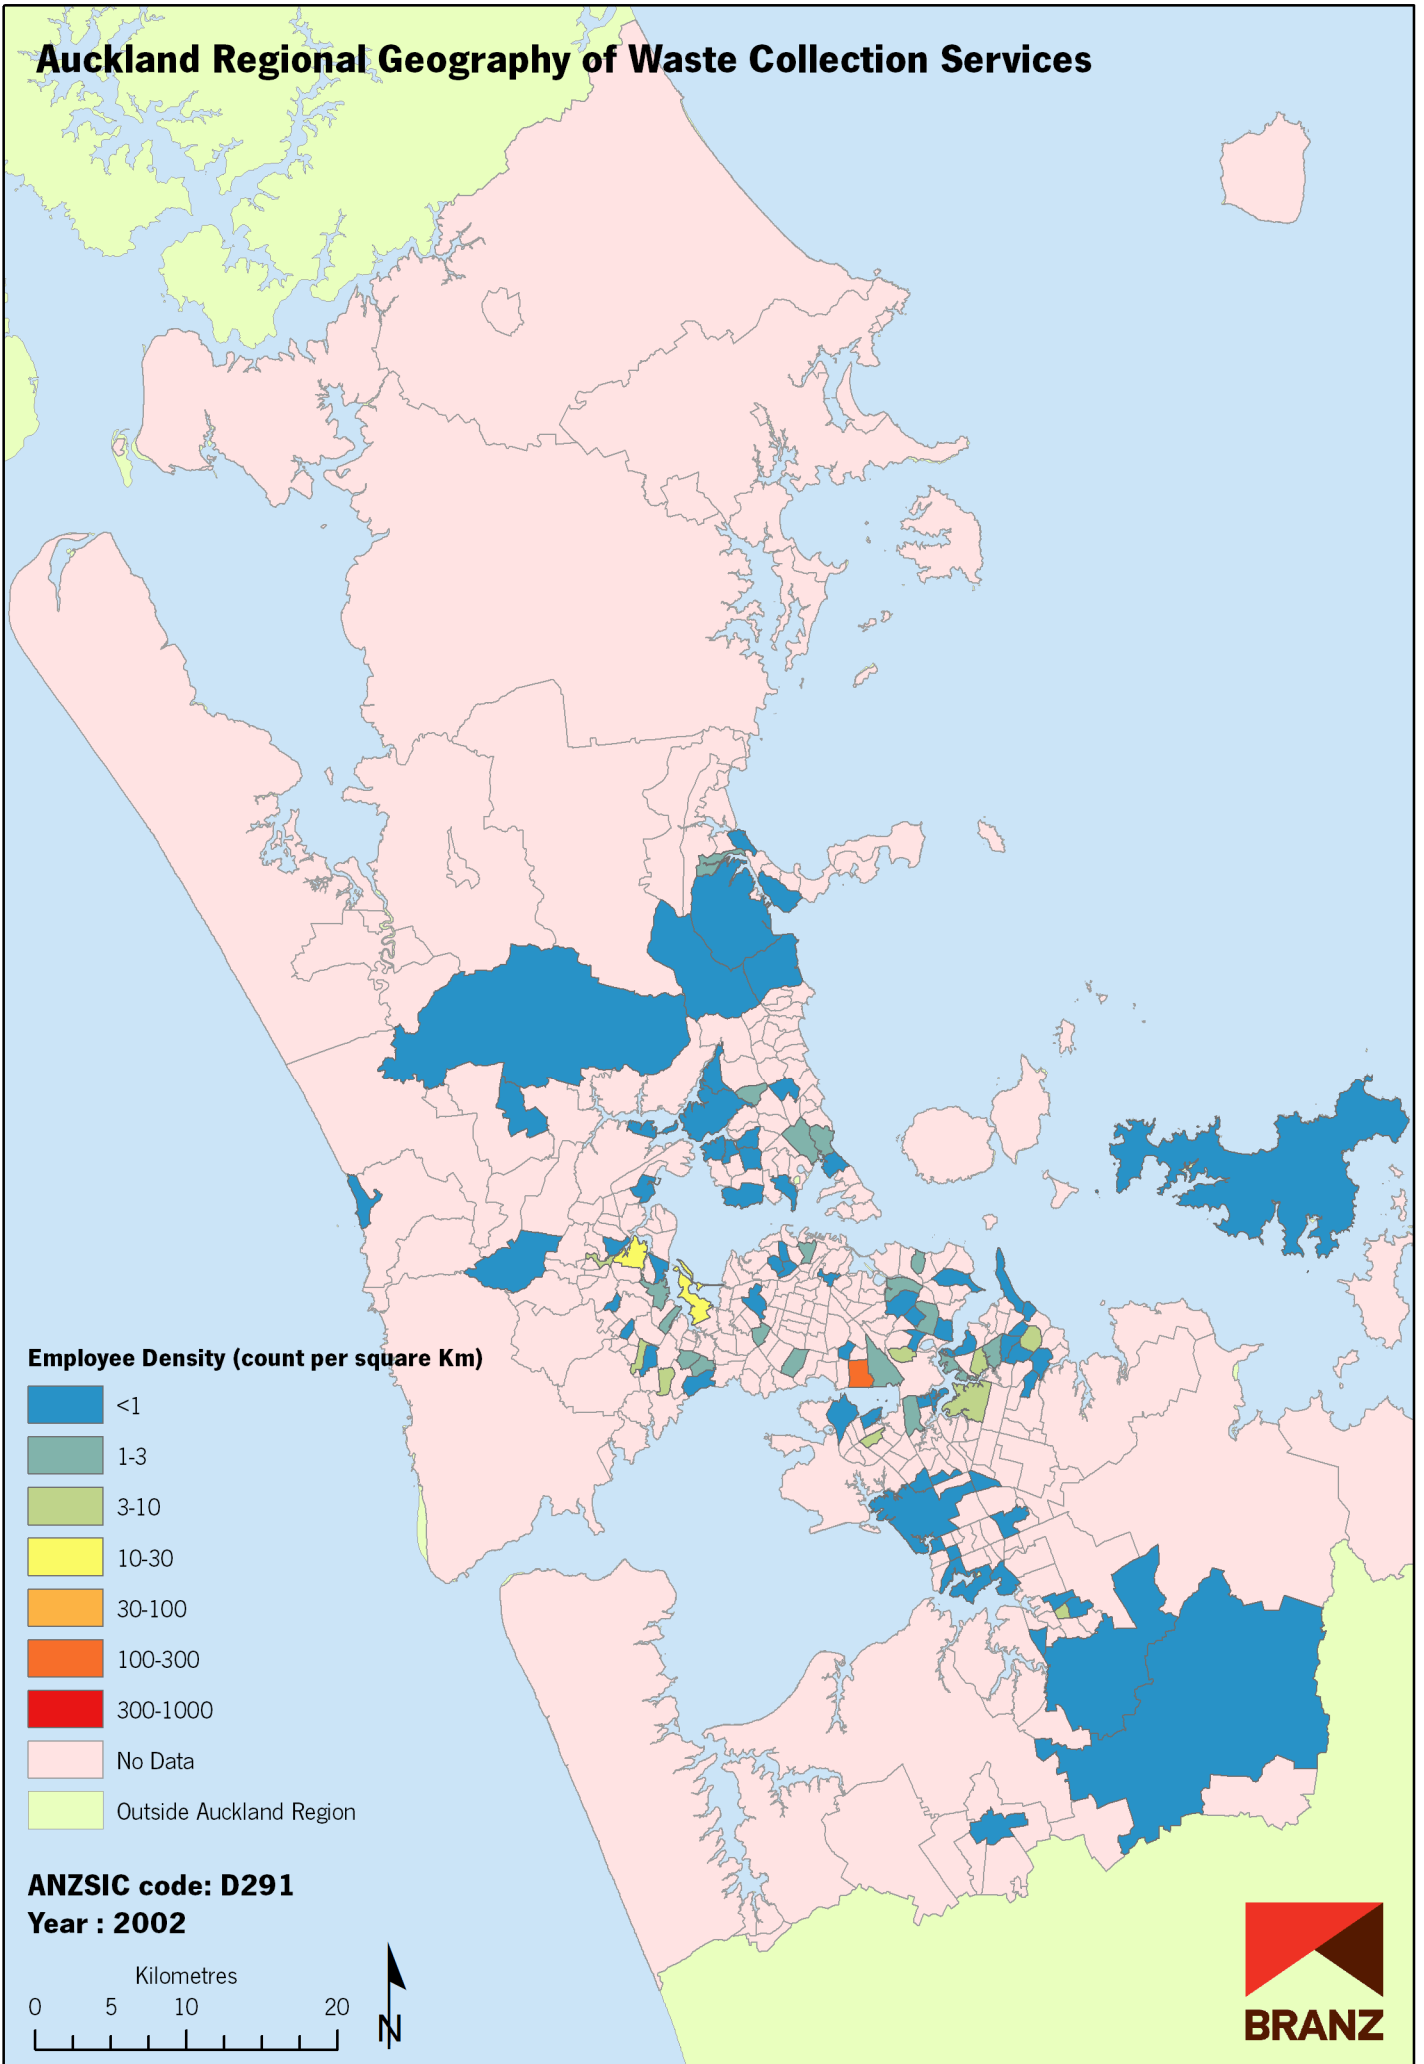

# Auckland Regional Geography of Waste Collection Services

Data sources: Statistics New Zealand, Land Information New Zealand, Ollivier & Co Ltd. Copyright BRANZ. Whilst due care has been taken, BRANZ gives no warranty as to the accuracy and completeness of any information on this map and accepts no liability for any error, omission or use of the information.