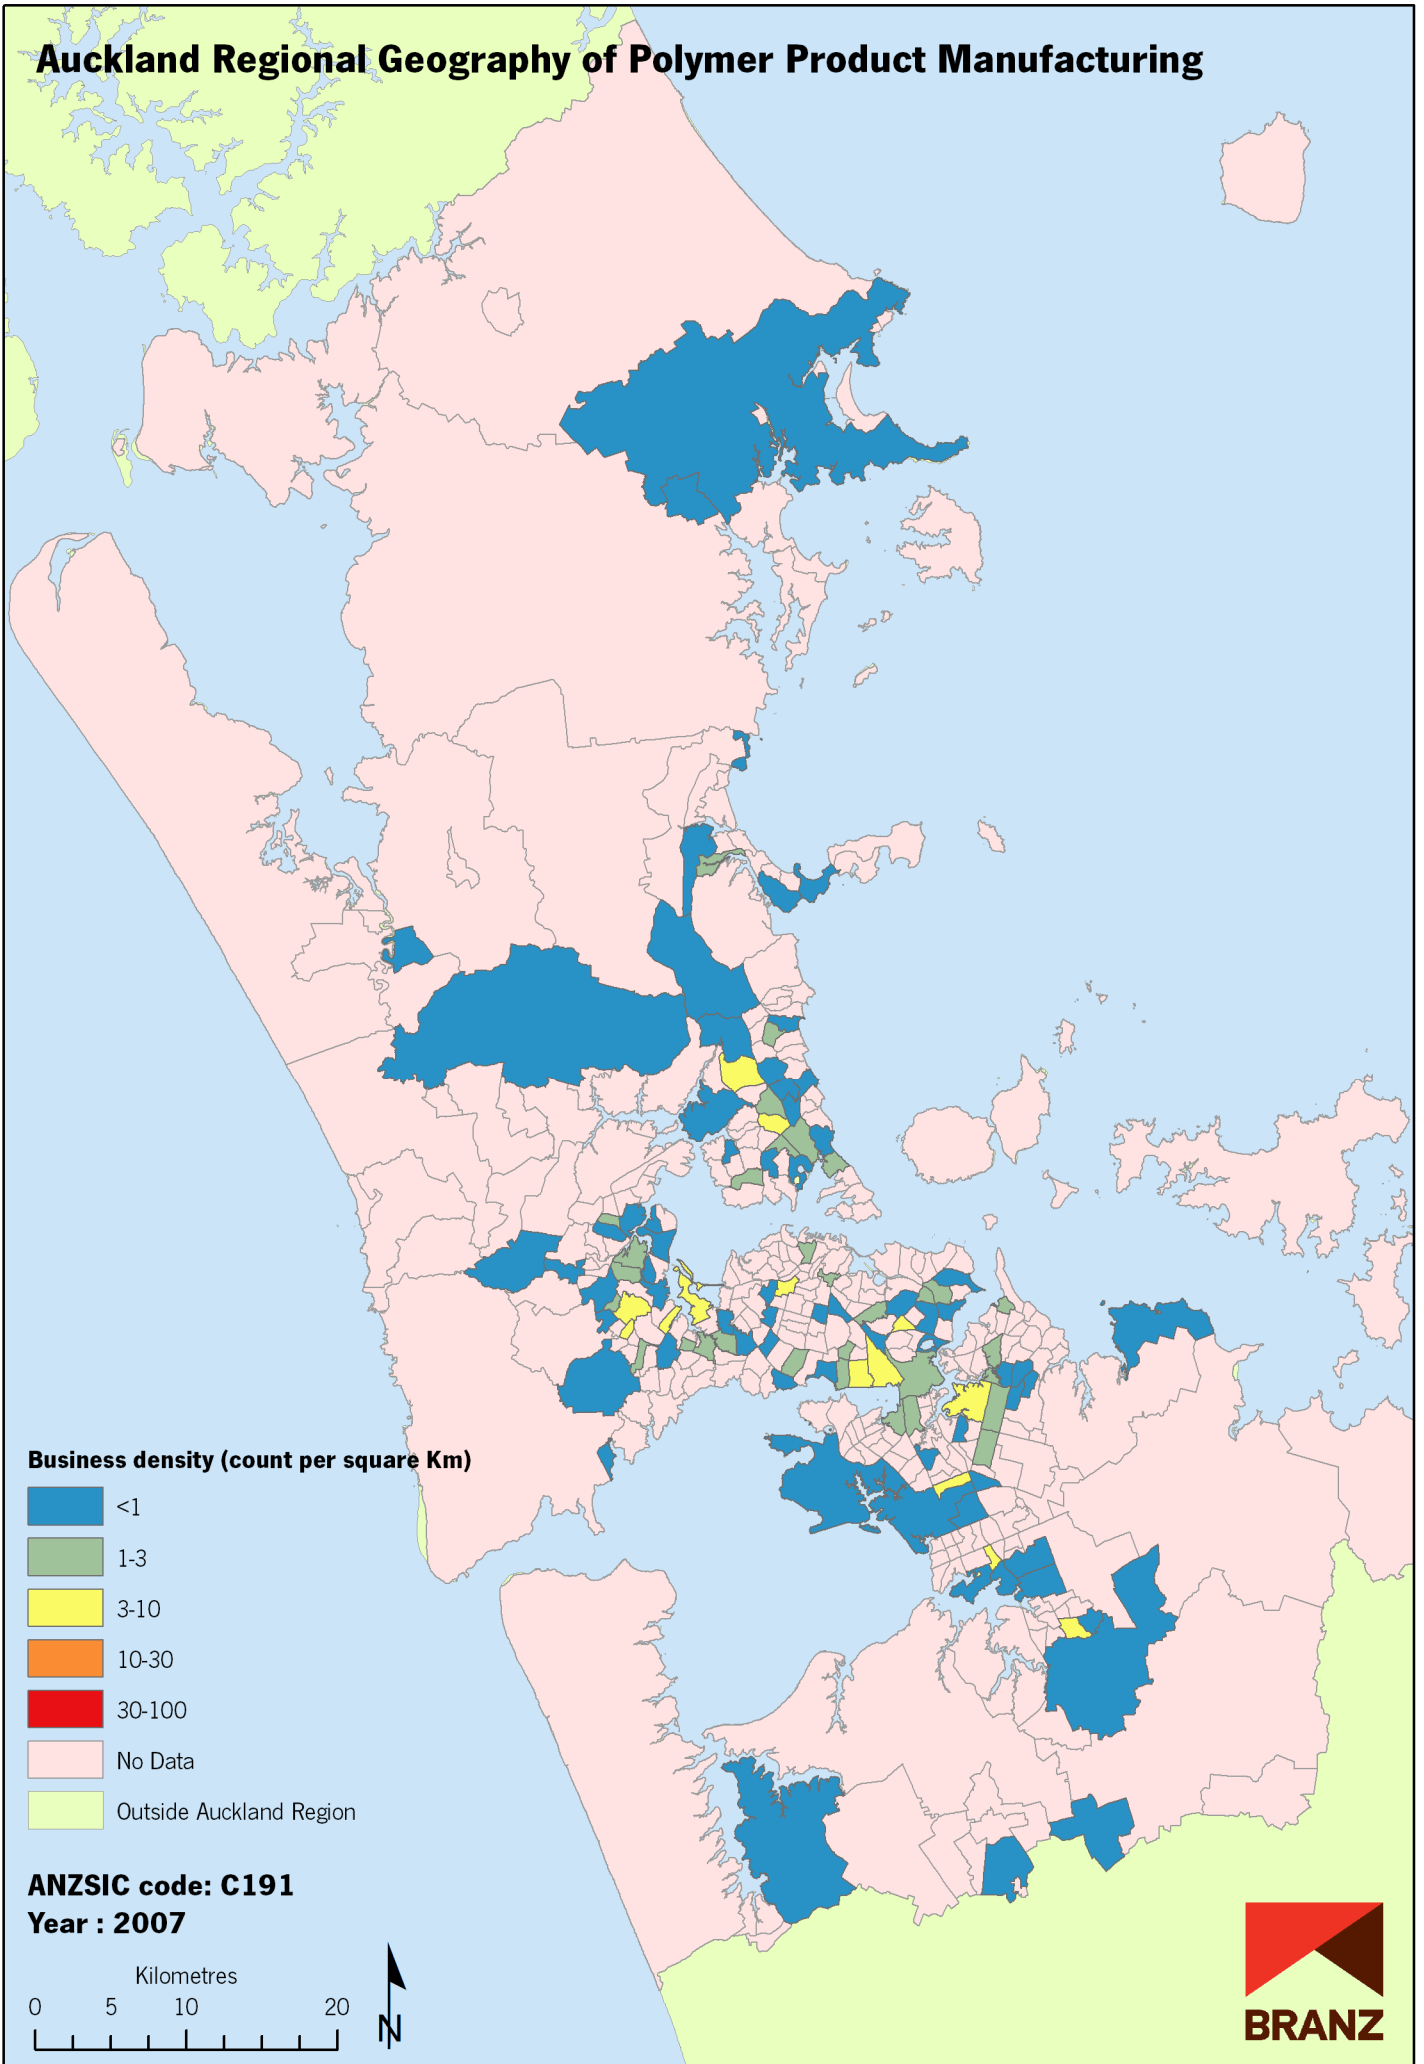

Auckland Regional Geography of Polymer Product Manufacturing

Data sources: Statistics New Zealand, Land Information New Zealand, Ollivier & Co Ltd. Copyright BRANZ. Whilst due care has been taken, BRANZ gives no warranty as to the accuracy and completeness of any information on this map and accepts no liability for any error, omission or use of the information.