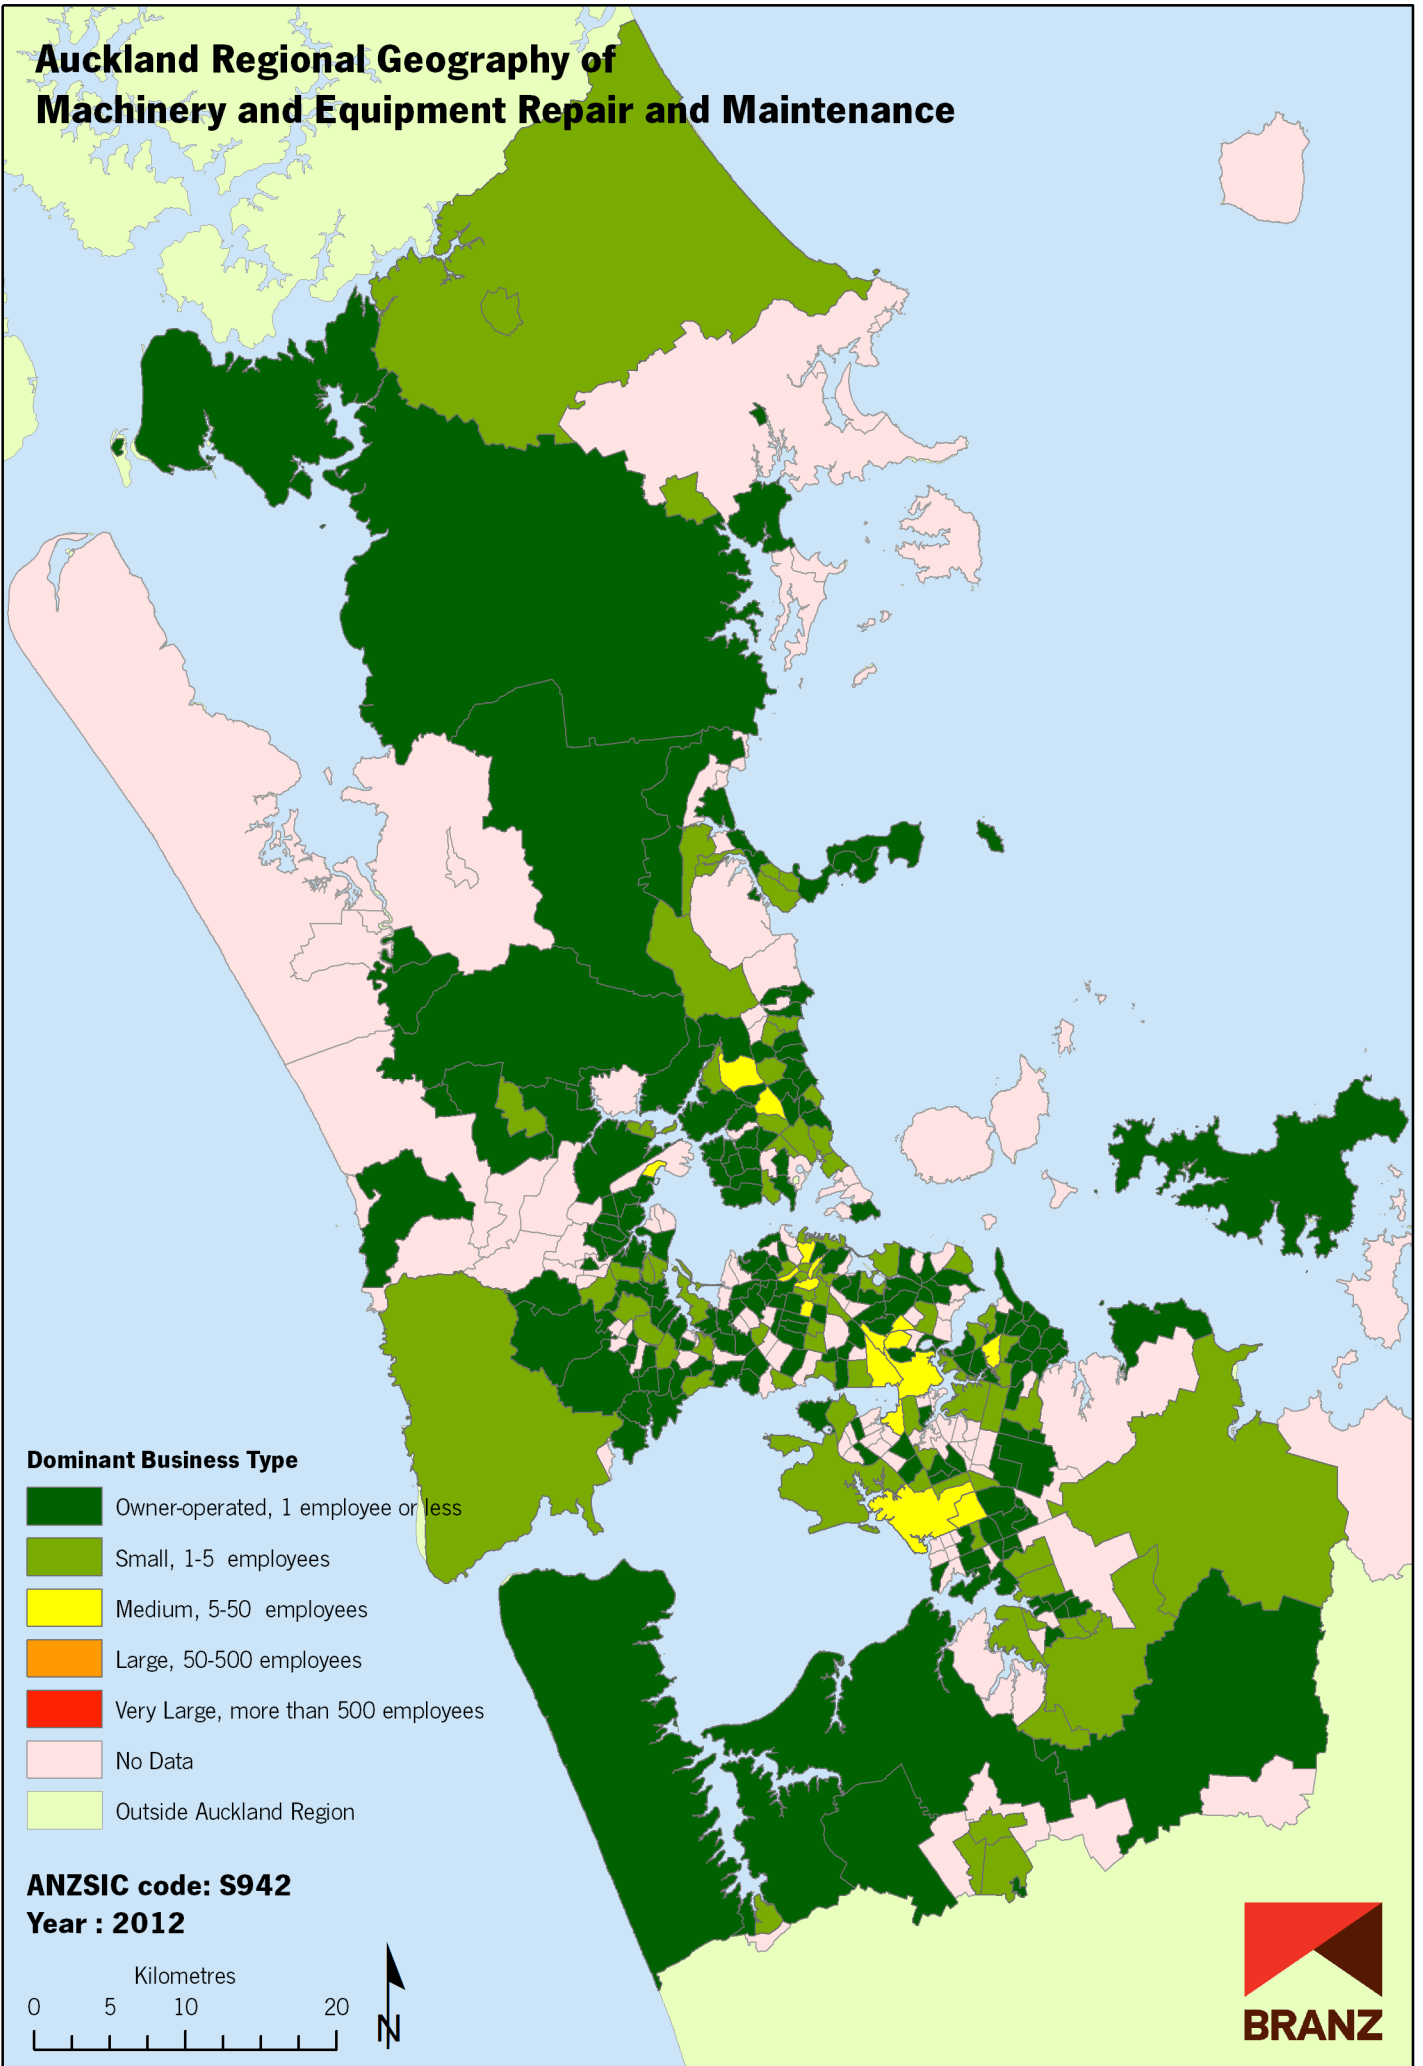

Auckland Regional Geography of Machinery and Equipment Repair and Maintenance

Data sources: Statistics New Zealand, Land Information New Zealand, Ollivier & Co Ltd. Copyright BRANZ. Whilst due care has been taken, BRANZ gives no warranty as to the accuracy and completeness of any information on this map and accepts no liability for any error, omission or use of the information.