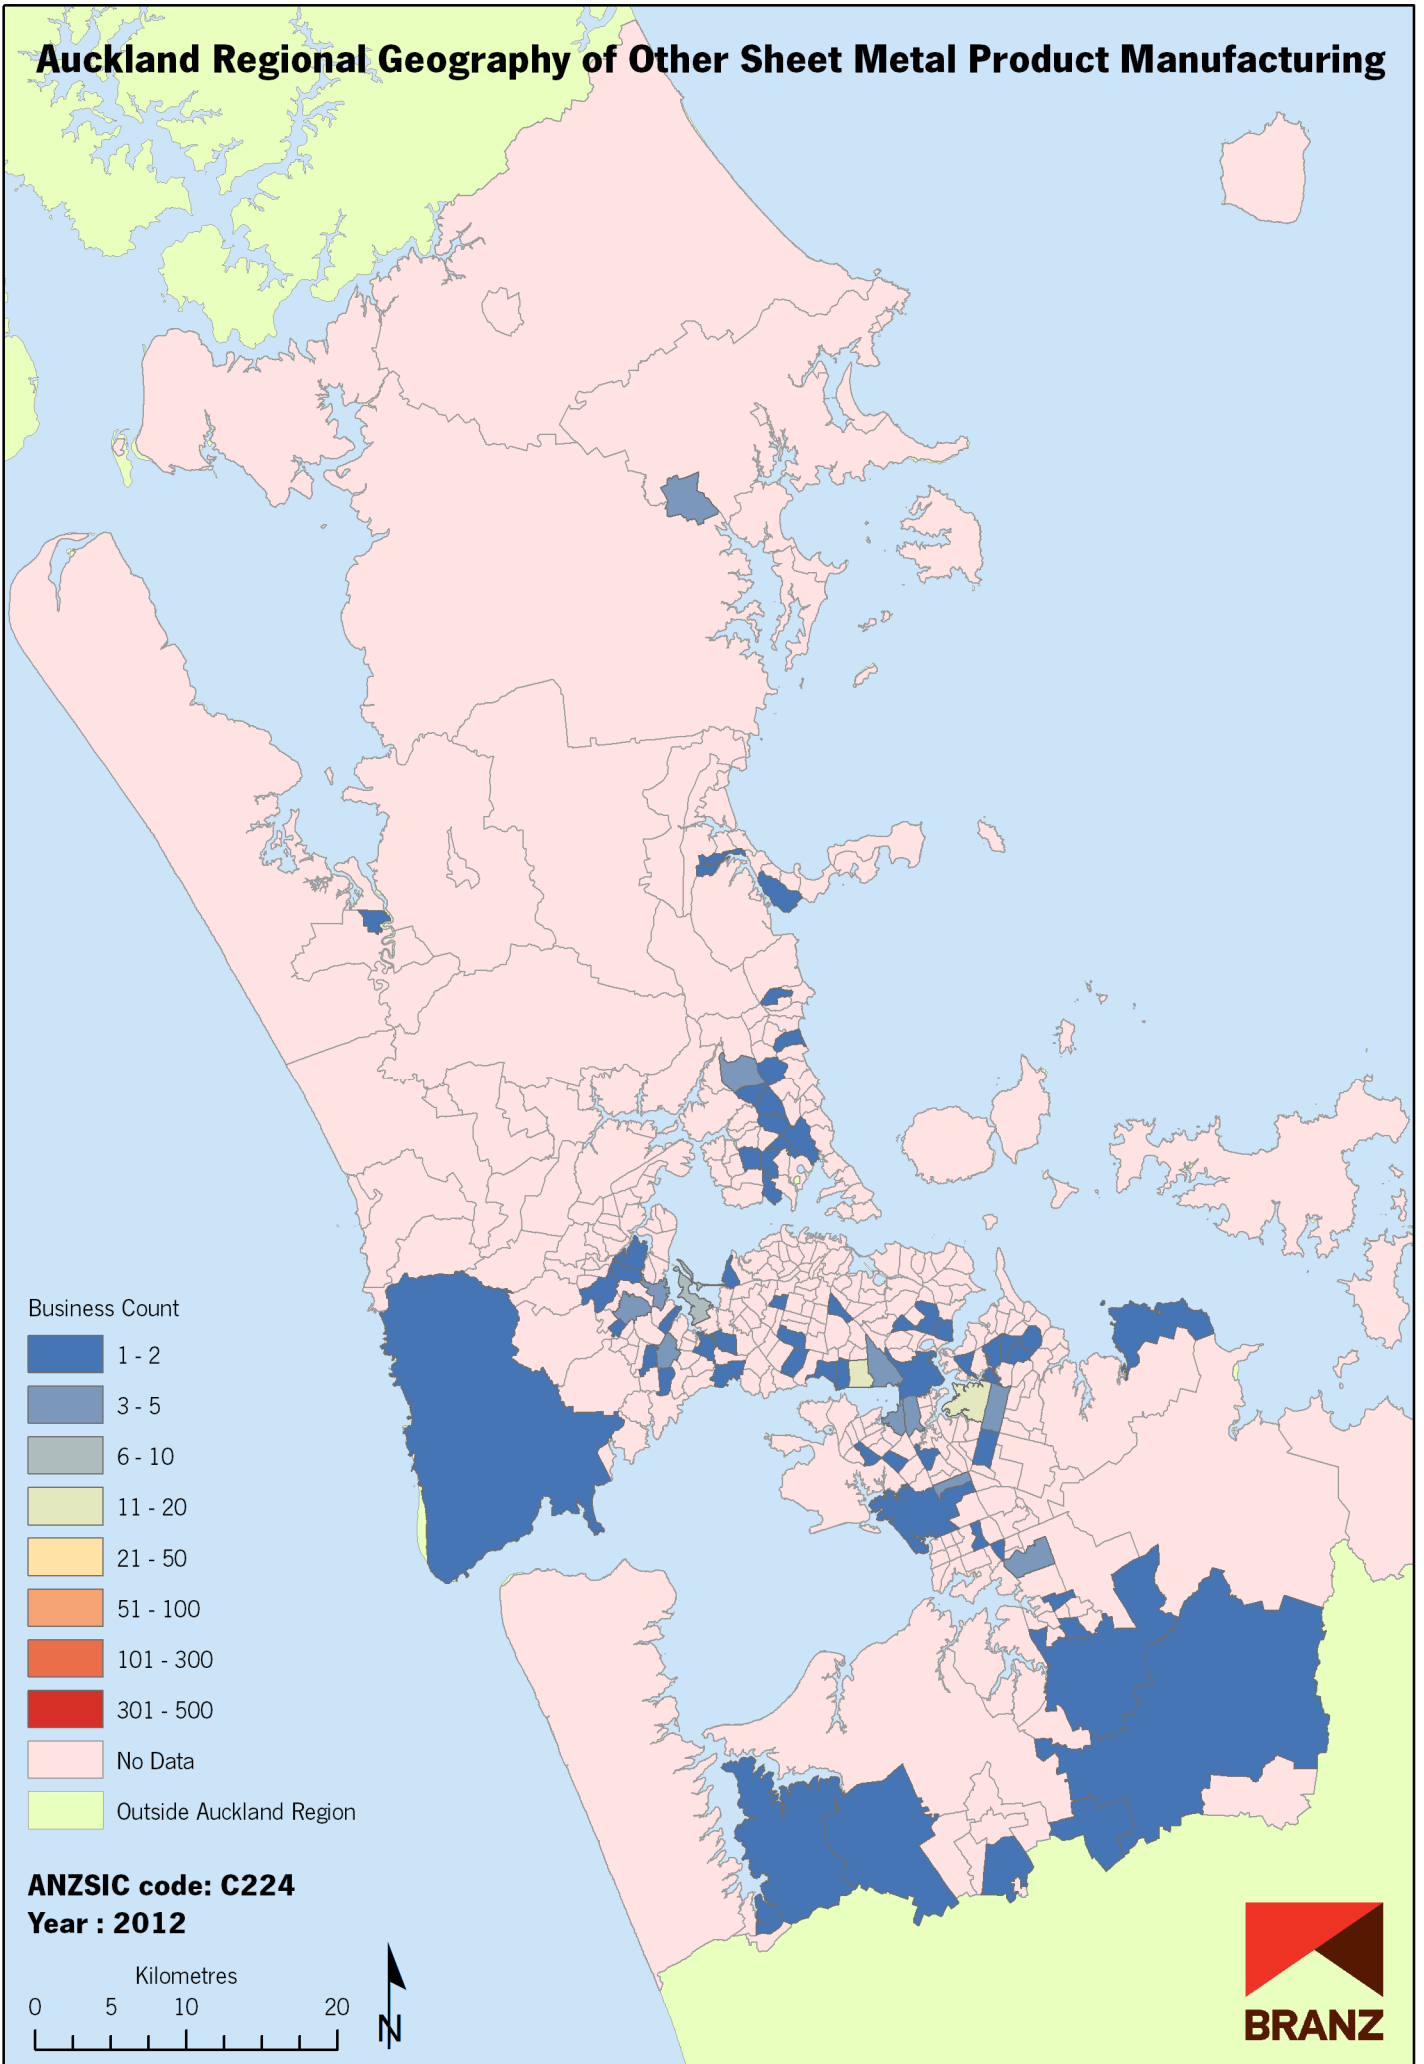

# Auckland Regional Geography of Other Sheet Metal Product Manufacturing

Data sources: Statistics New Zealand, Land Information New Zealand, Ollivier & Co Ltd. Copyright BRANZ. Whilst due care has been taken, BRANZ gives no warranty as to the accuracy and completeness of any information on this map and accepts no liability for any error, omission or use of the information.