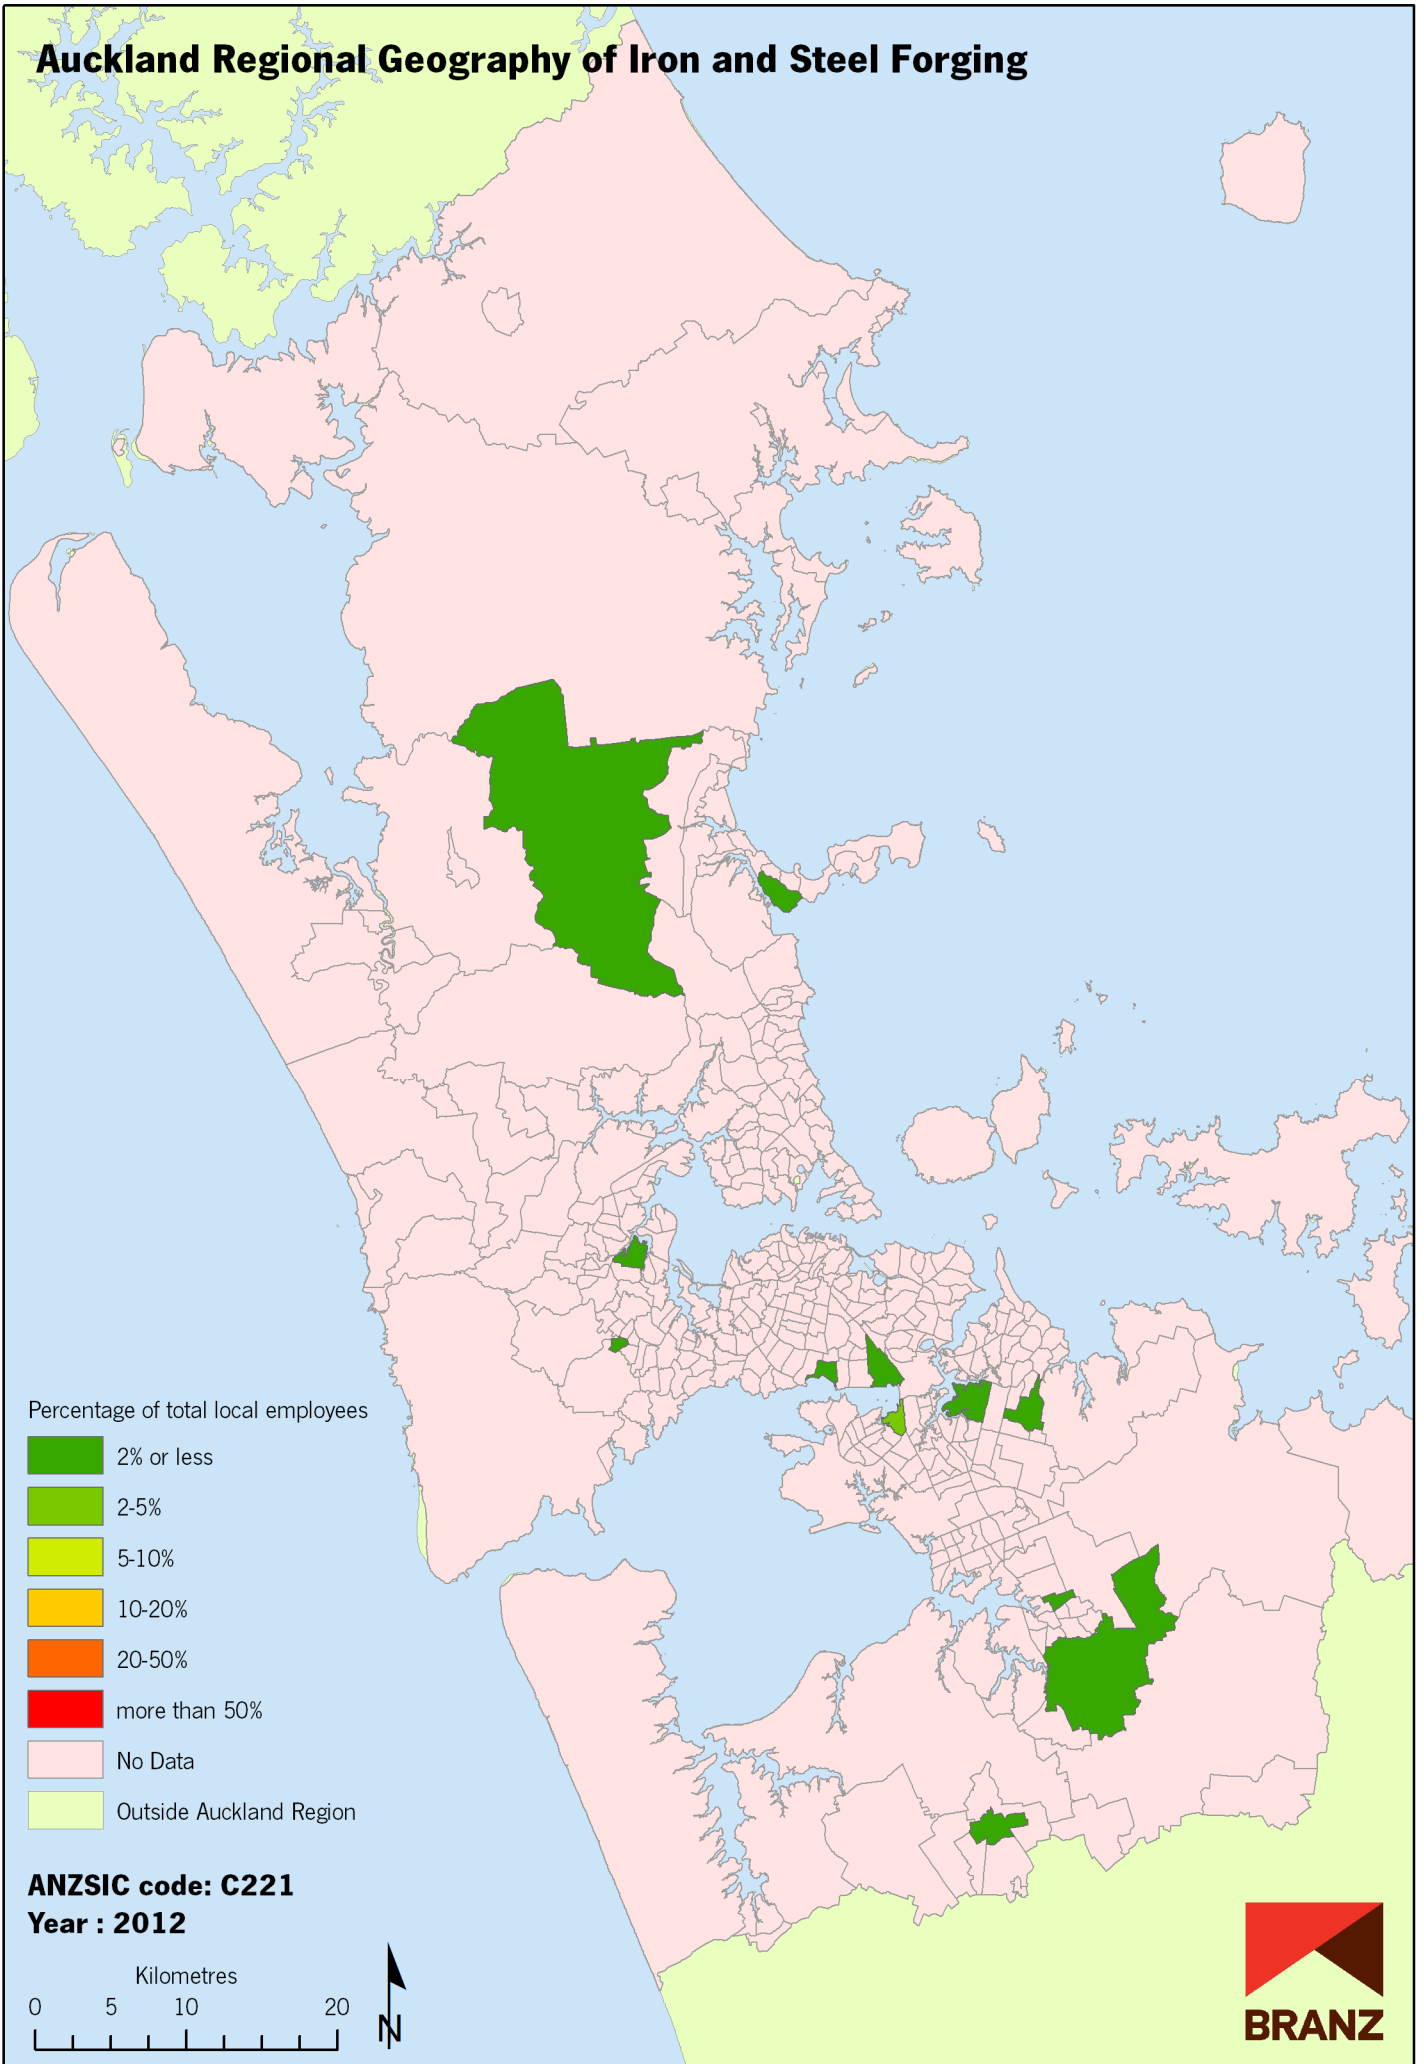

Auckland Regional Geography of Iron and Steel Forging

Data sources: Statistics New Zealand, Land Information New Zealand, Ollivier & Co Ltd. Copyright BRANZ. Whilst due care has been taken, BRANZ gives no warranty as to the accuracy and completeness of any information on this map and accepts no liability for any error, omission or use of the information.