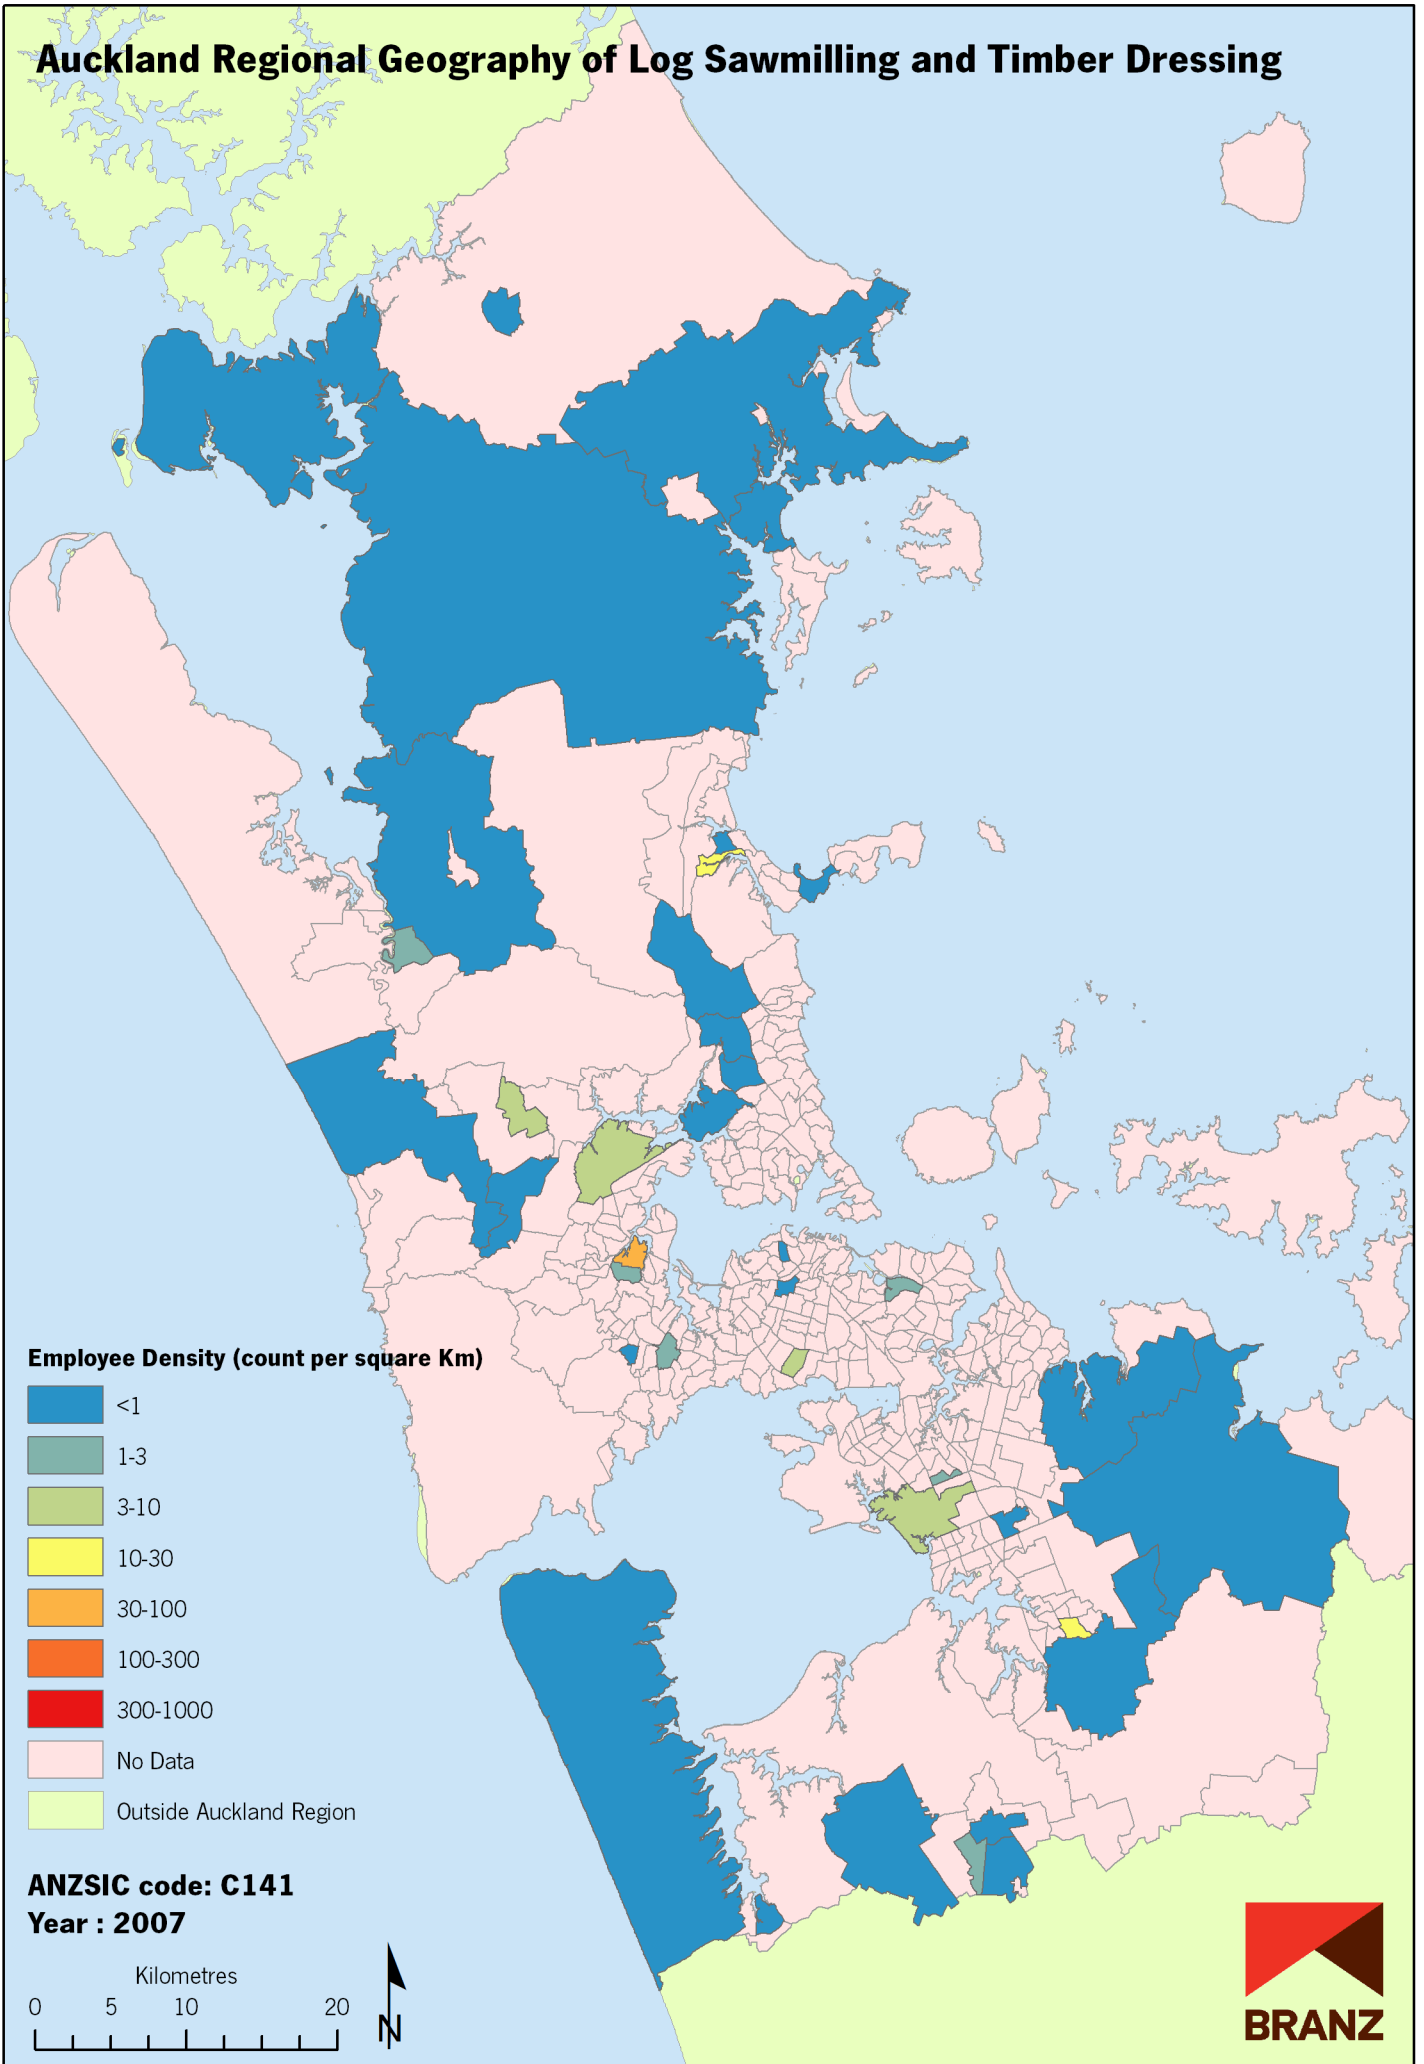

Auckland Regional Geography of Log Sawmilling and Timber Dressing

Data sources: Statistics New Zealand, Land Information New Zealand, Ollivier & Co Ltd. Copyright BRANZ. Whilst due care has been taken, BRANZ gives no warranty as to the accuracy and completeness of any information on this map and accepts no liability for any error, omission or use of the information.