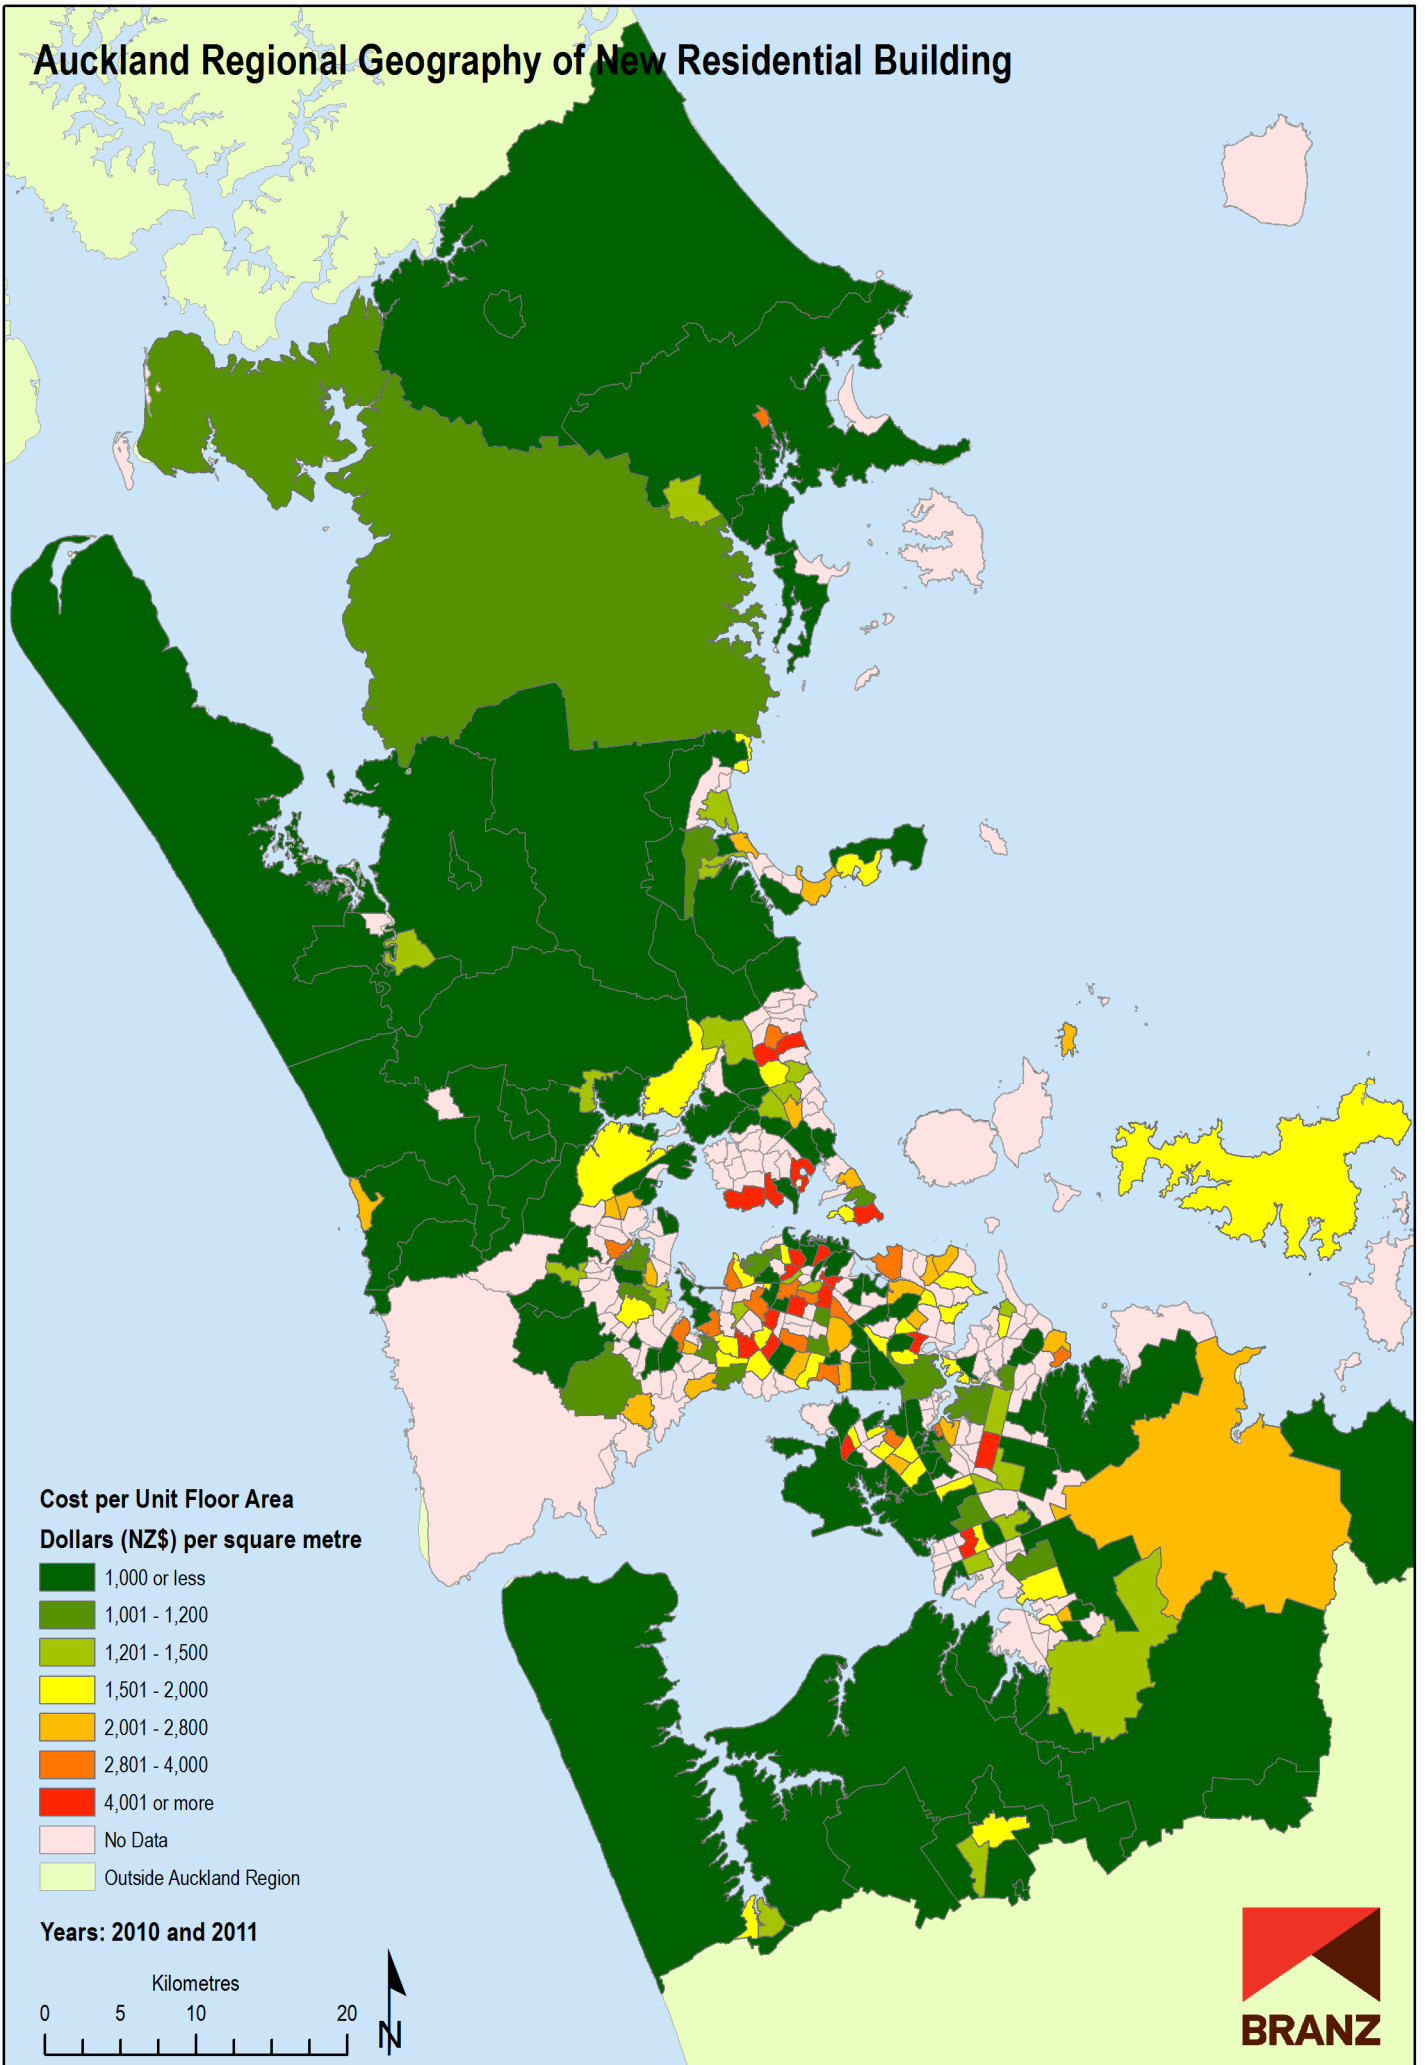

Auckland Regional Geography of New Residential Building

Data sources: Statistics New Zealand, Land Information New Zealand, Ollivier & Co Ltd. Copyright BRANZ. Whilst due care has been taken, BRANZ gives no warranty as to the accuracy and completeness of any information on this map and accepts no liability for any error, omission or use of the information.