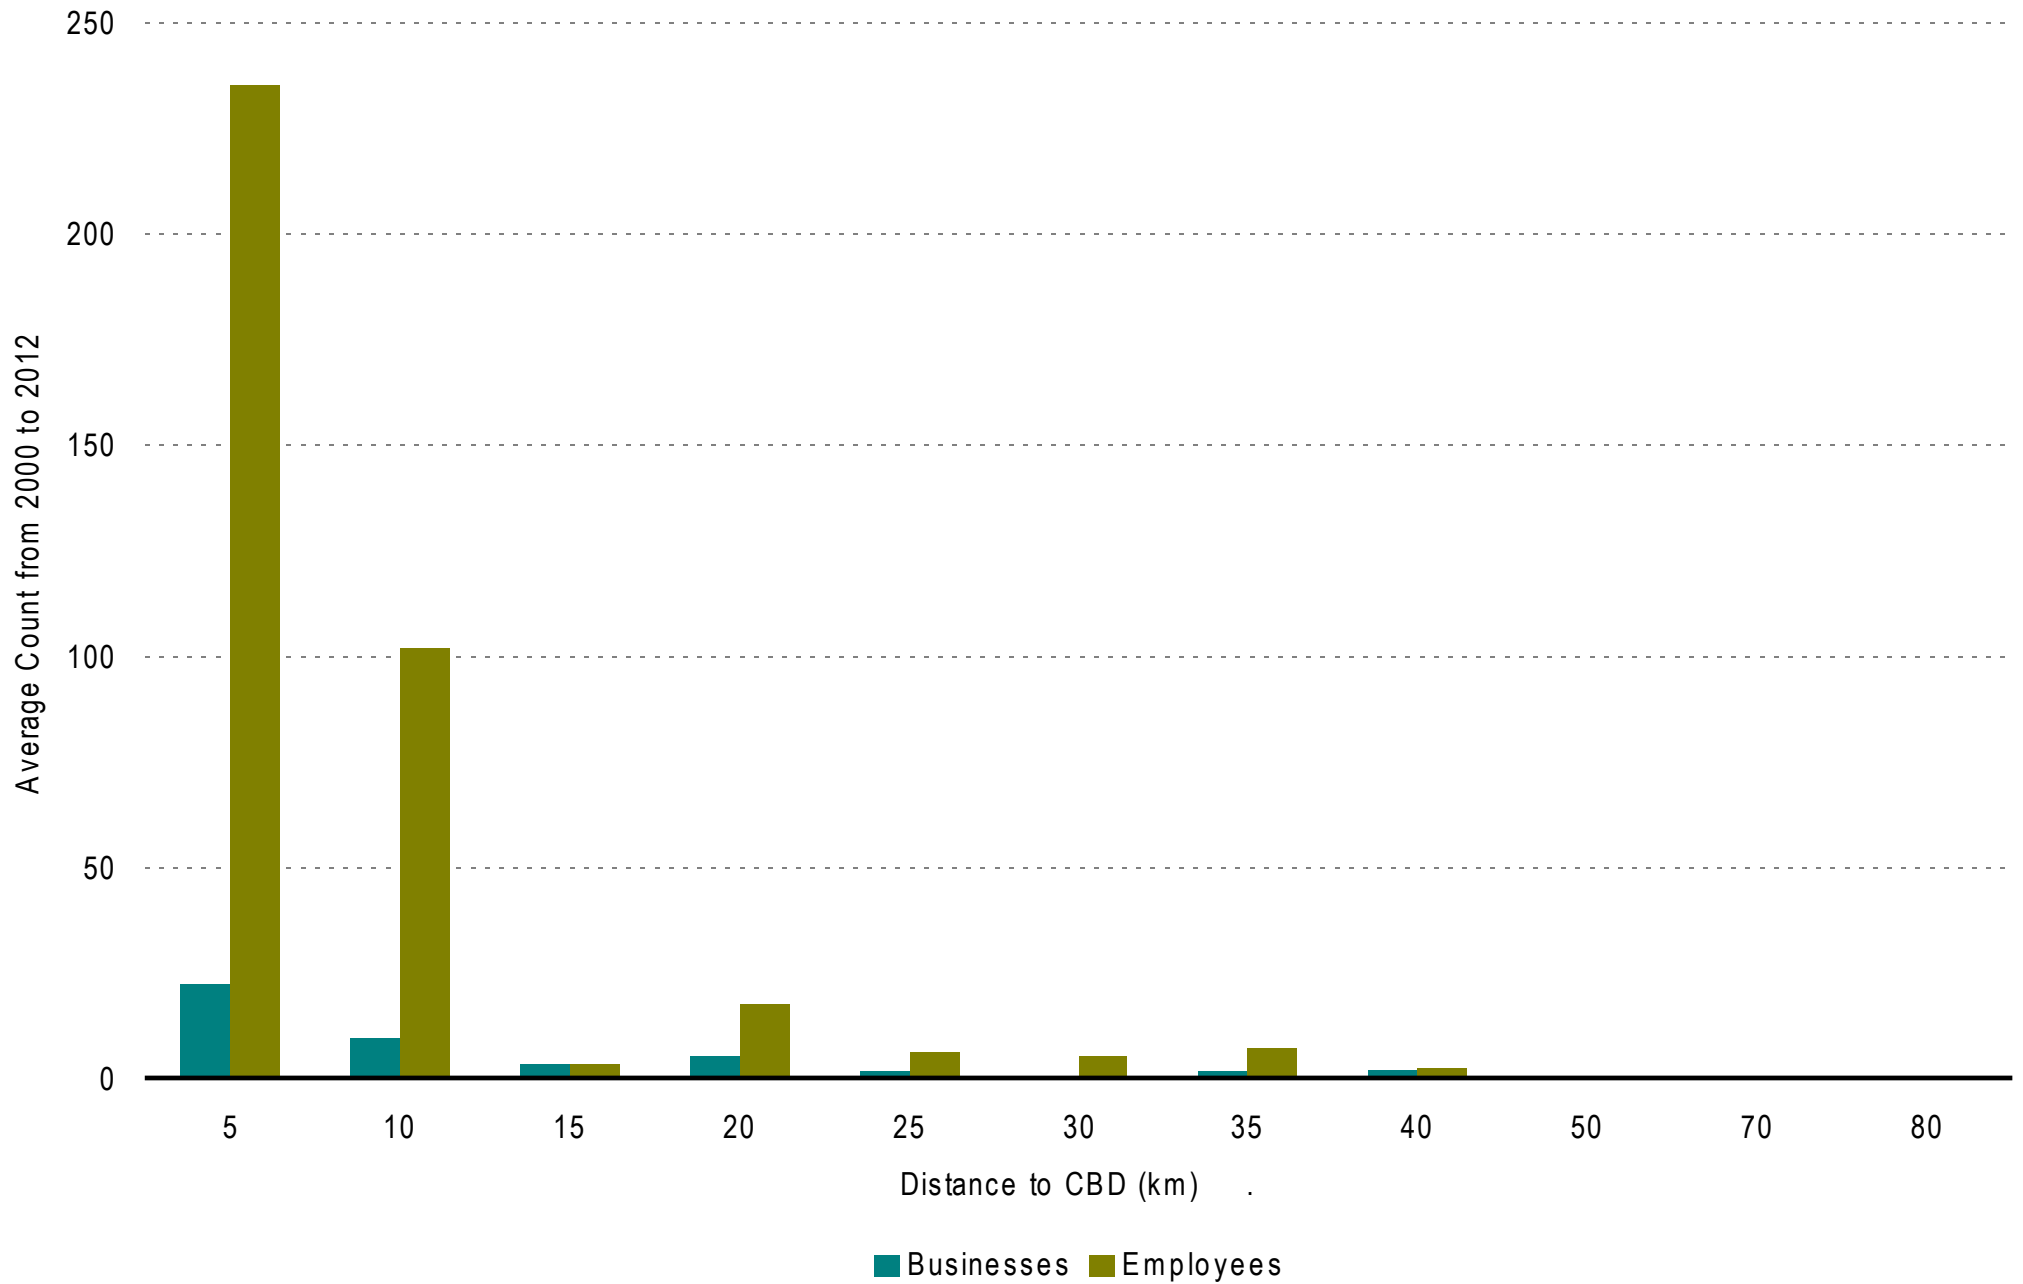

# I481 Water Freight Transport

Data sources: Statistics New Zealand. Copyright BRANZ. Whilst due care has been taken, BRANZ gives no warranty as to the accuracy and completeness of any information on this datasheet and accepts no liability for any error, omission or use of the information.