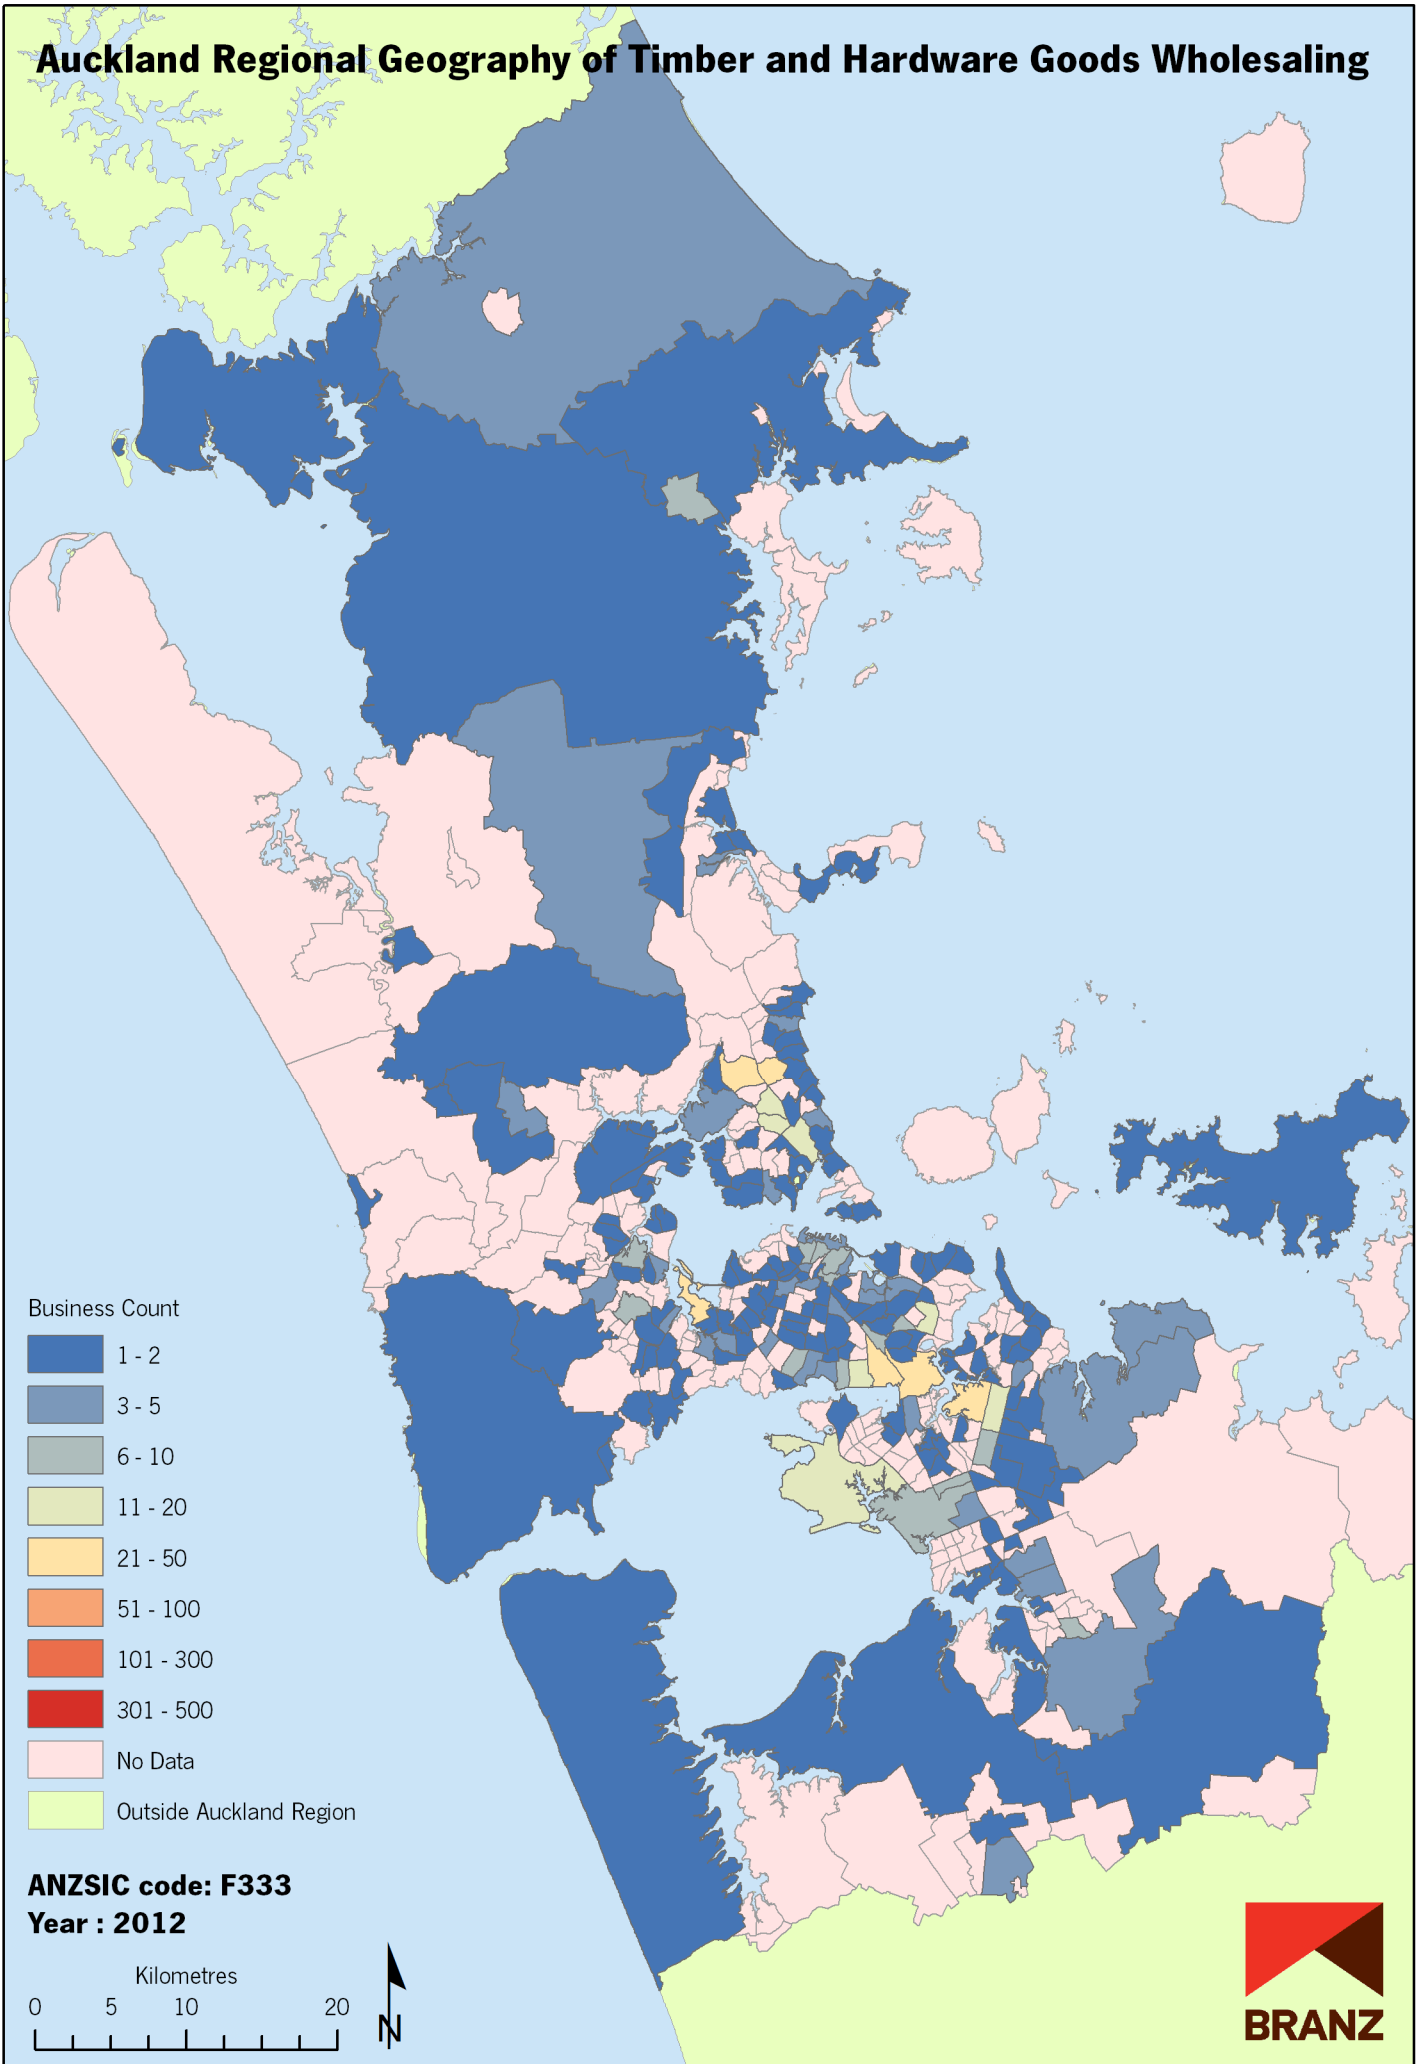

# Auckland Regional Geography of Timber and Hardware Goods Wholesaling

Data sources: Statistics New Zealand, Land Information New Zealand, Ollivier & Co Ltd. Copyright BRANZ. Whilst due care has been taken, BRANZ gives no warranty as to the accuracy and completeness of any information on this map and accepts no liability for any error, omission or use of the information.