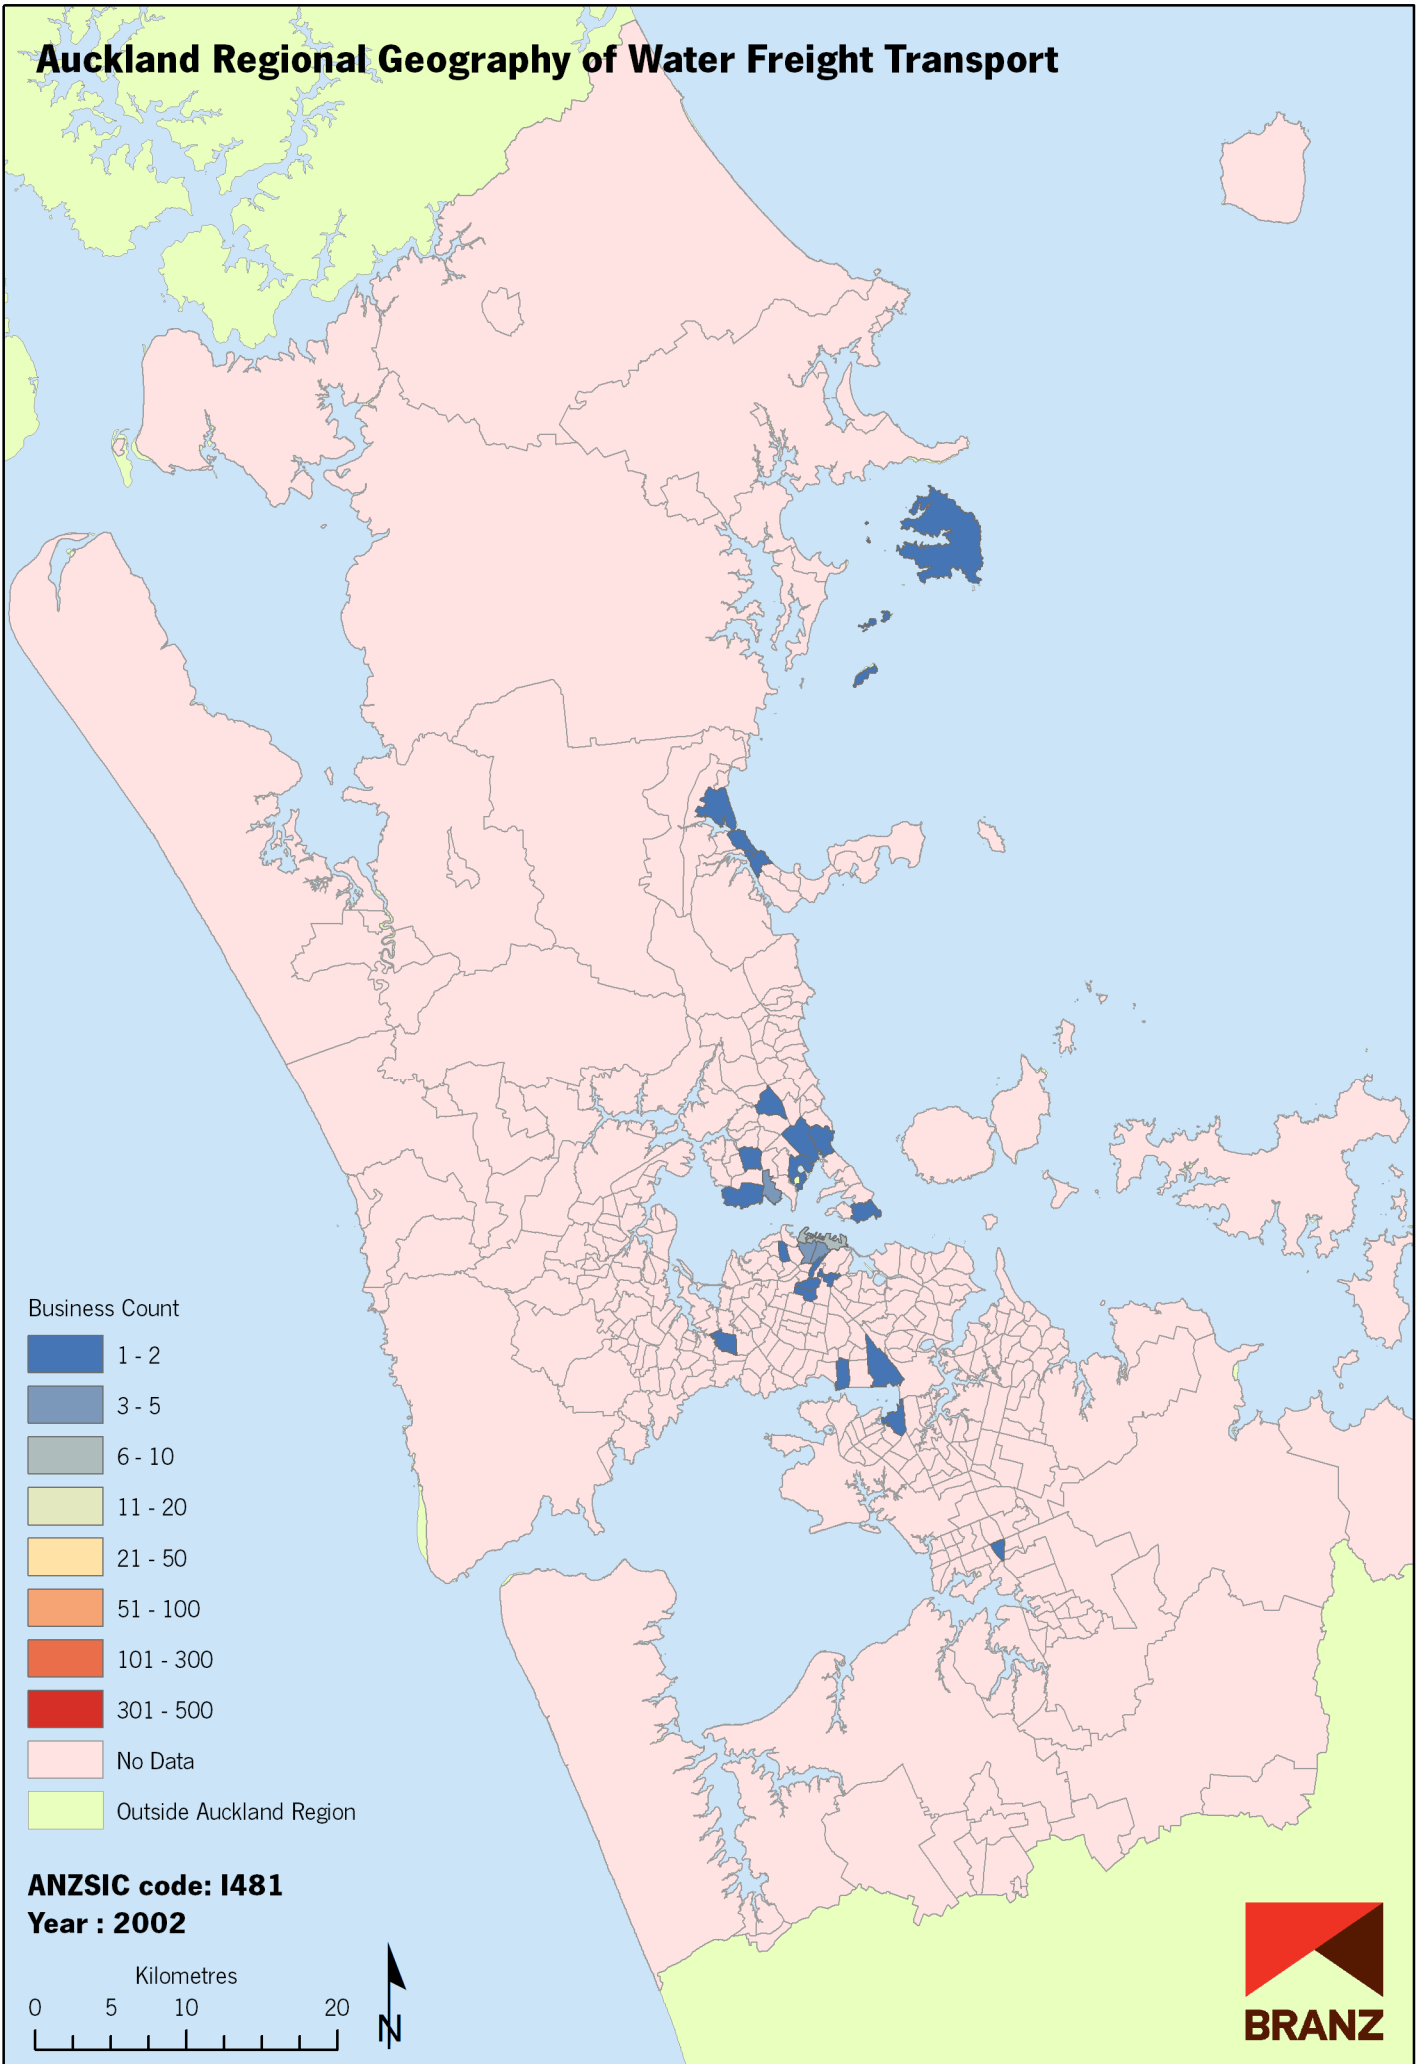

Auckland Regional Geography of Water Freight Transport

Data sources: Statistics New Zealand, Land Information New Zealand, Ollivier & Co Ltd. Copyright BRANZ. Whilst due care has been taken, BRANZ gives no warranty as to the accuracy and completeness of any information on this map and accepts no liability for any error, omission or use of the information.