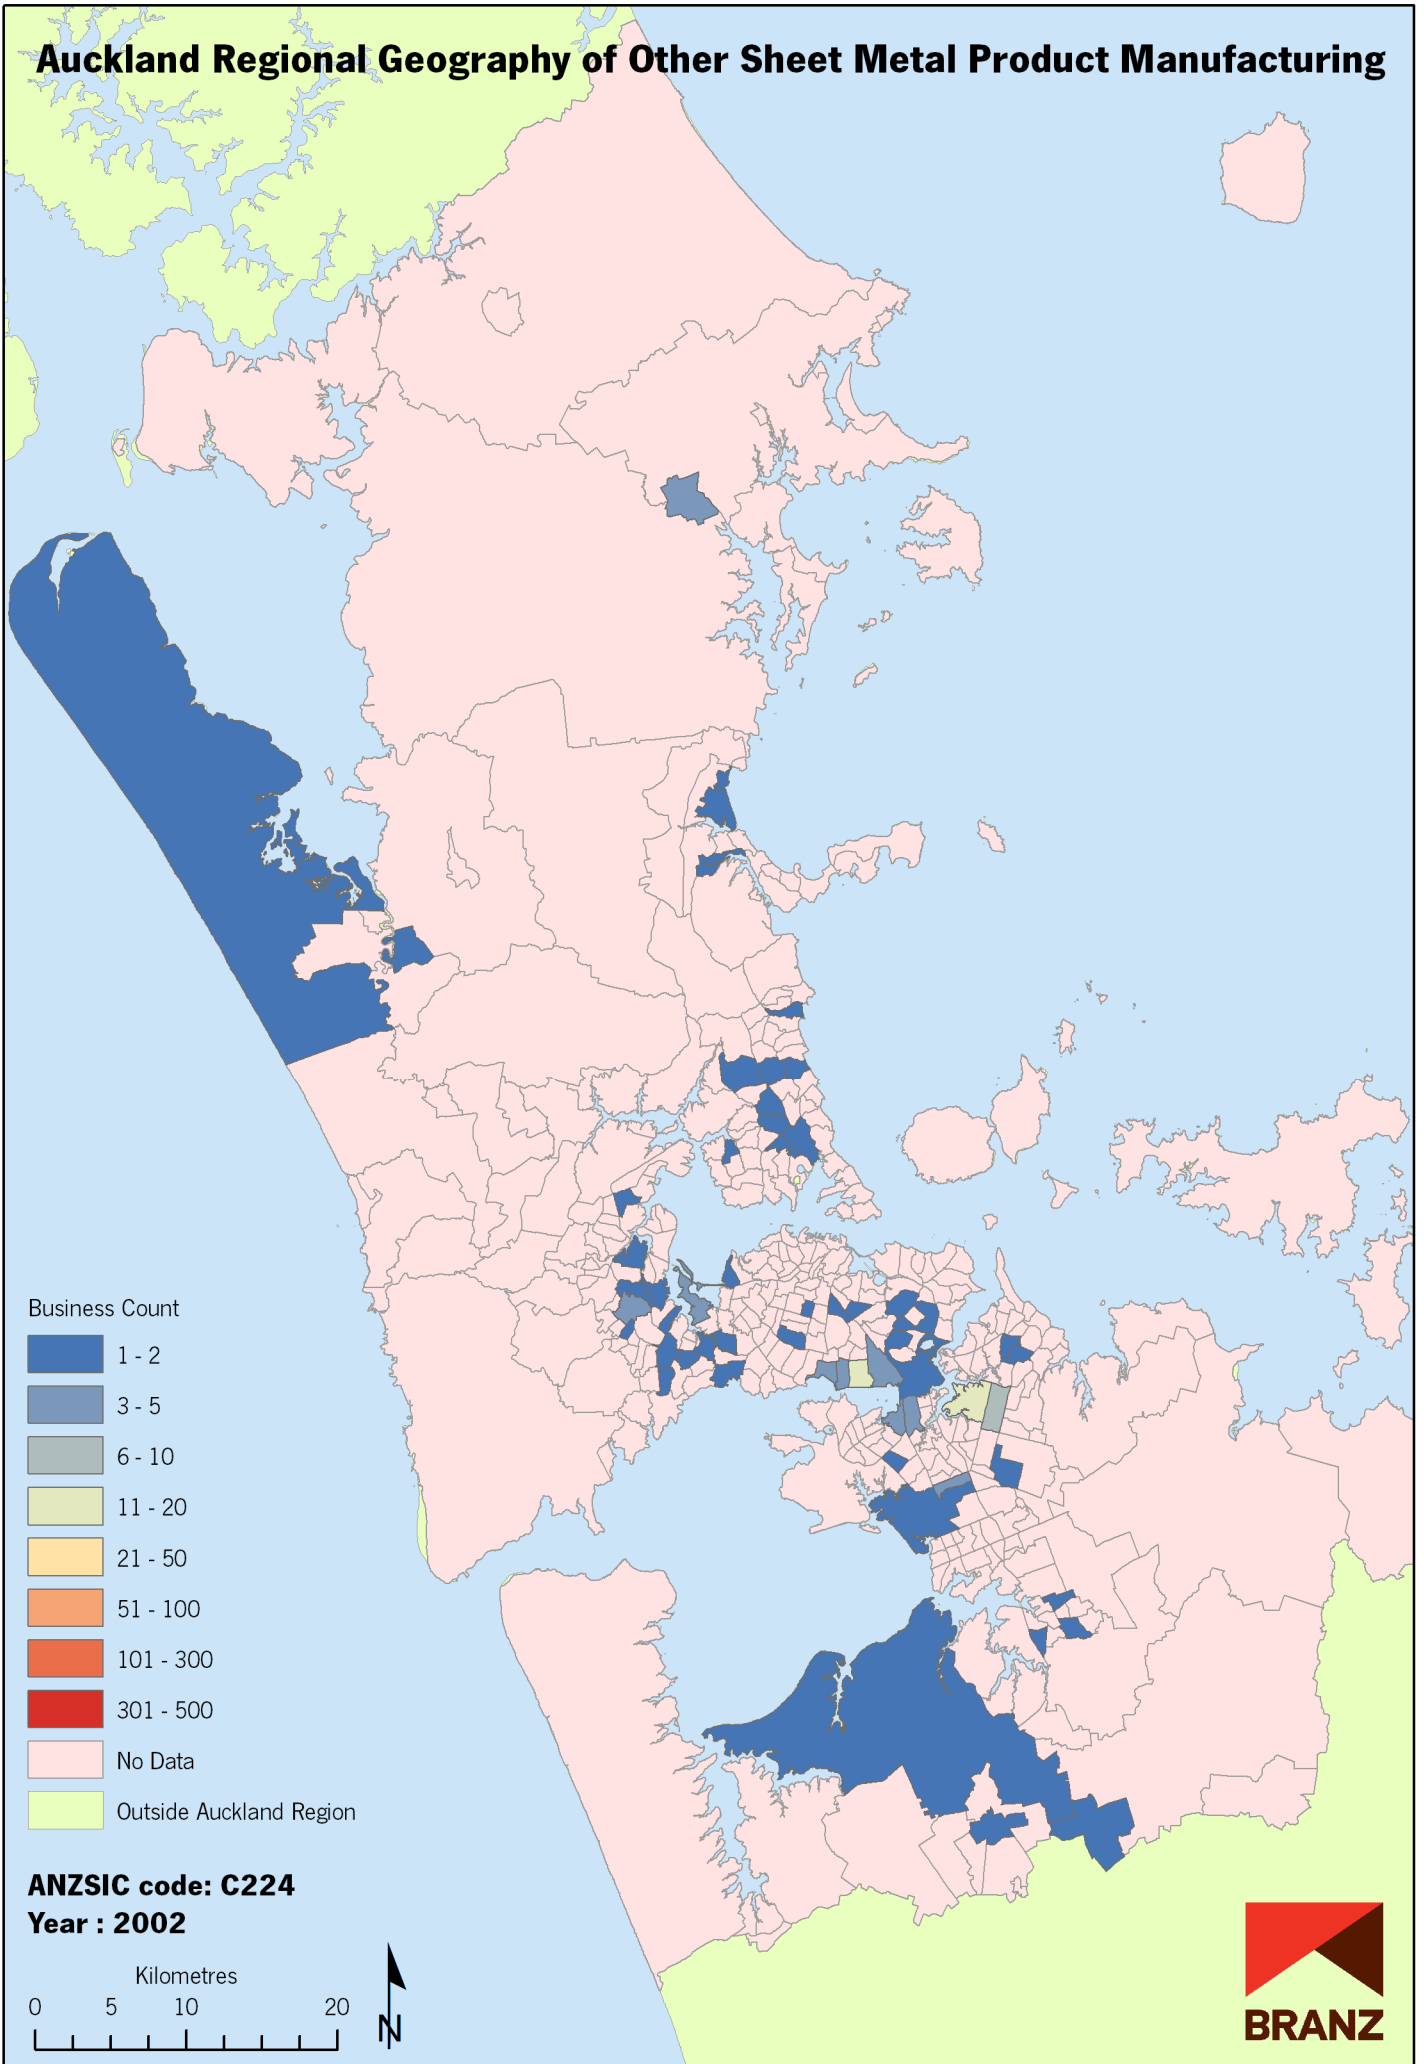

Auckland Regional Geography of Other Sheet Metal Product Manufacturing

Data sources: Statistics New Zealand, Land Information New Zealand, Ollivier & Co Ltd. Copyright BRANZ. Whilst due care has been taken, BRANZ gives no warranty as to the accuracy and completeness of any information on this map and accepts no liability for any error, omission or use of the information.