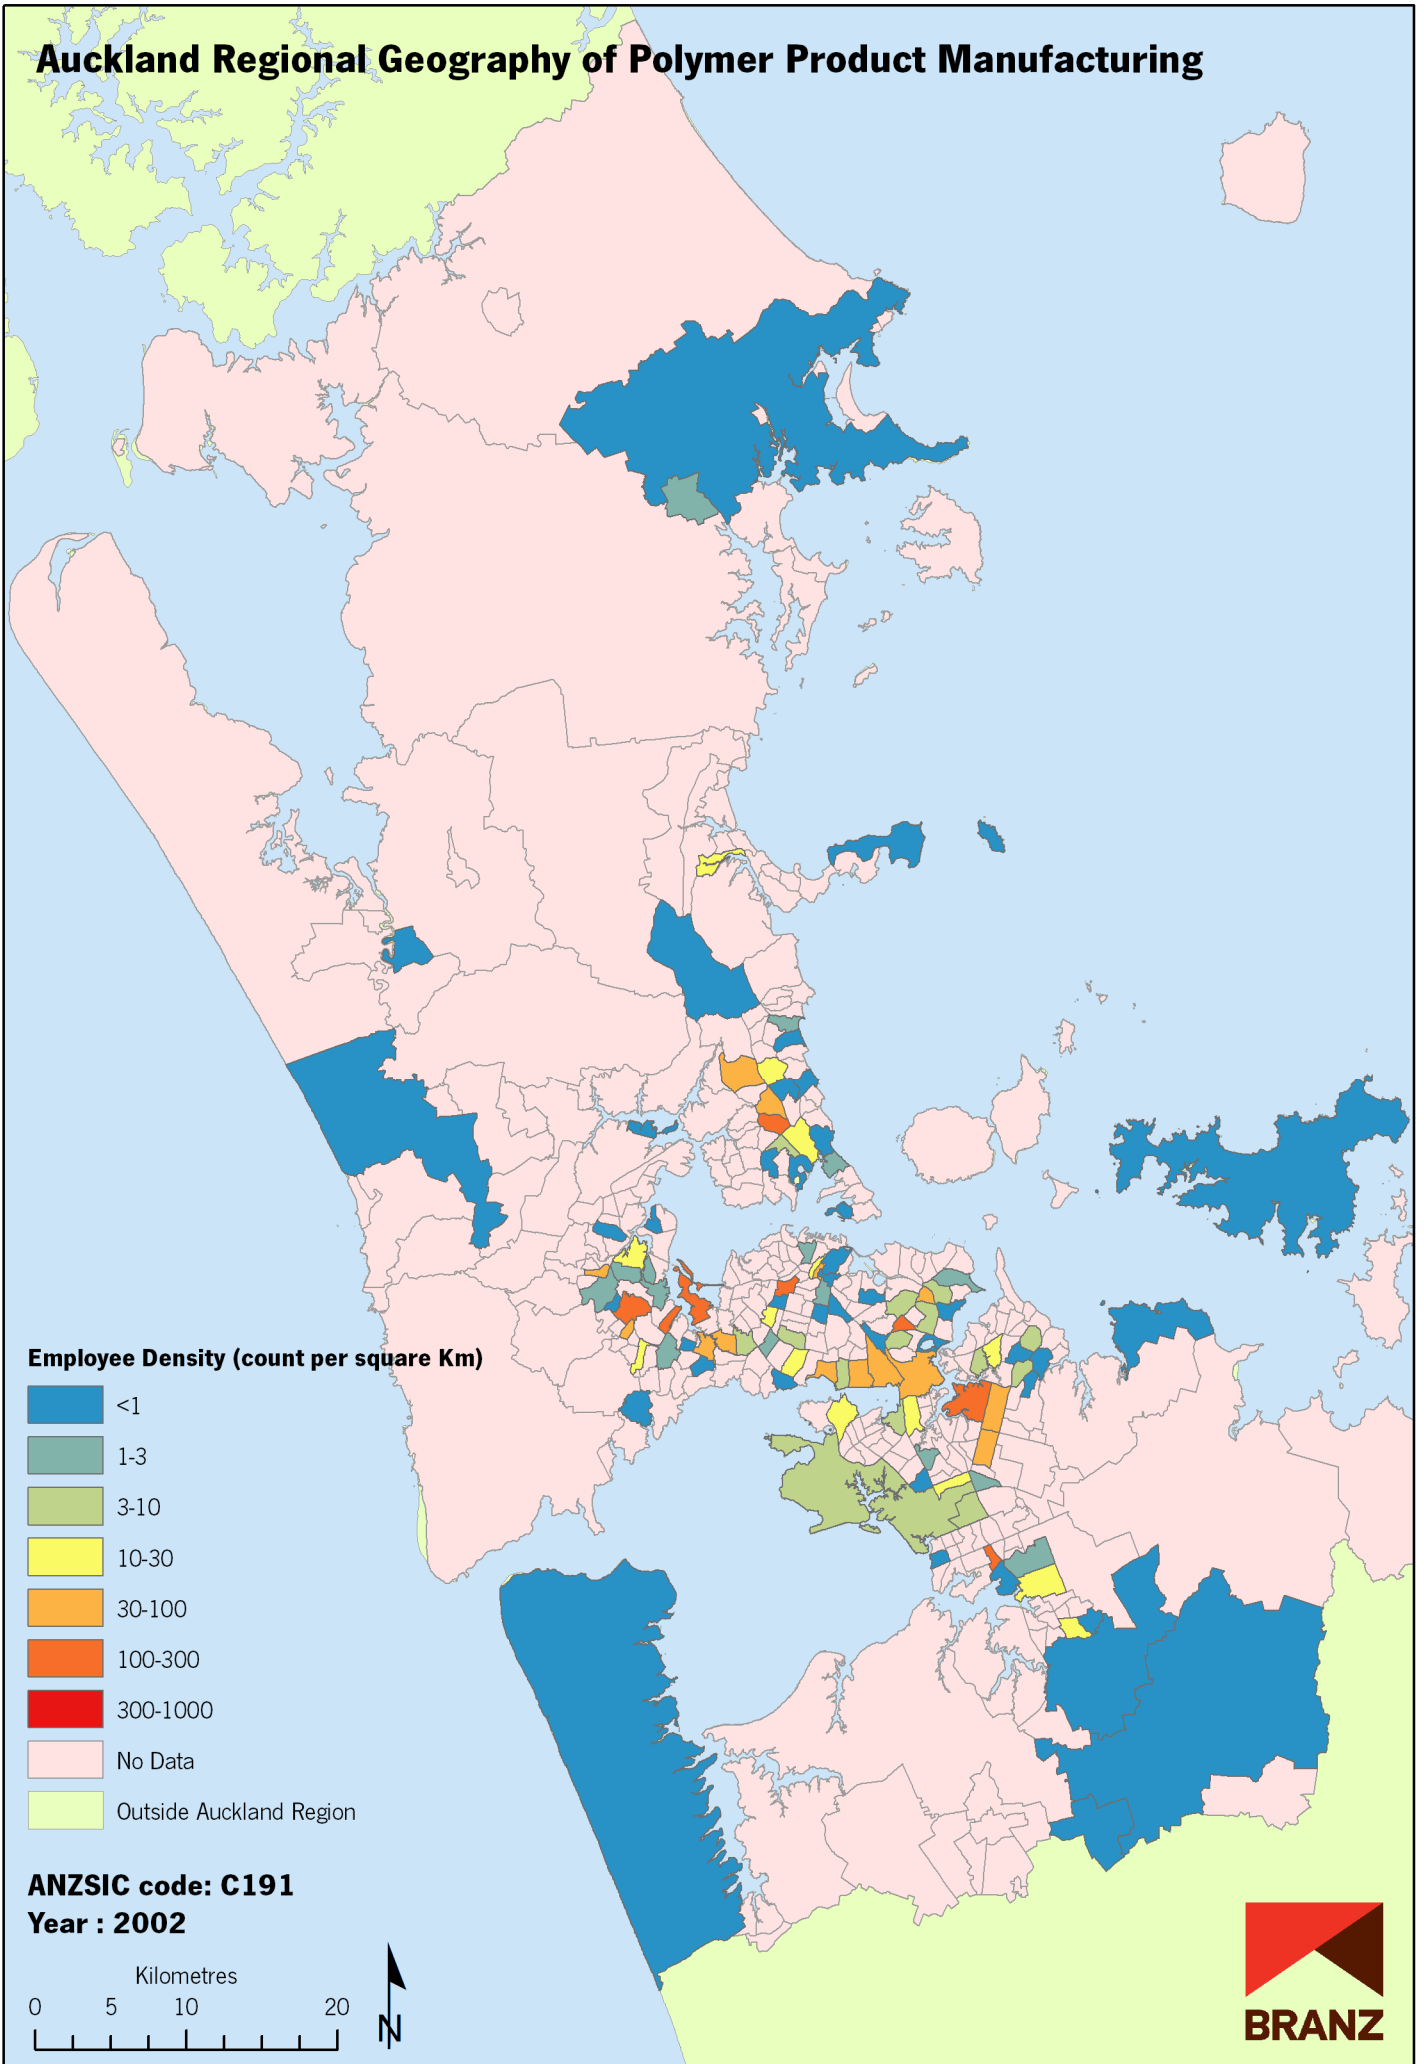

Auckland Regional Geography of Polymer Product Manufacturing

Data sources: Statistics New Zealand, Land Information New Zealand, Ollivier & Co Ltd. Copyright BRANZ. Whilst due care has been taken, BRANZ gives no warranty as to the accuracy and completeness of any information on this map and accepts no liability for any error, omission or use of the information.