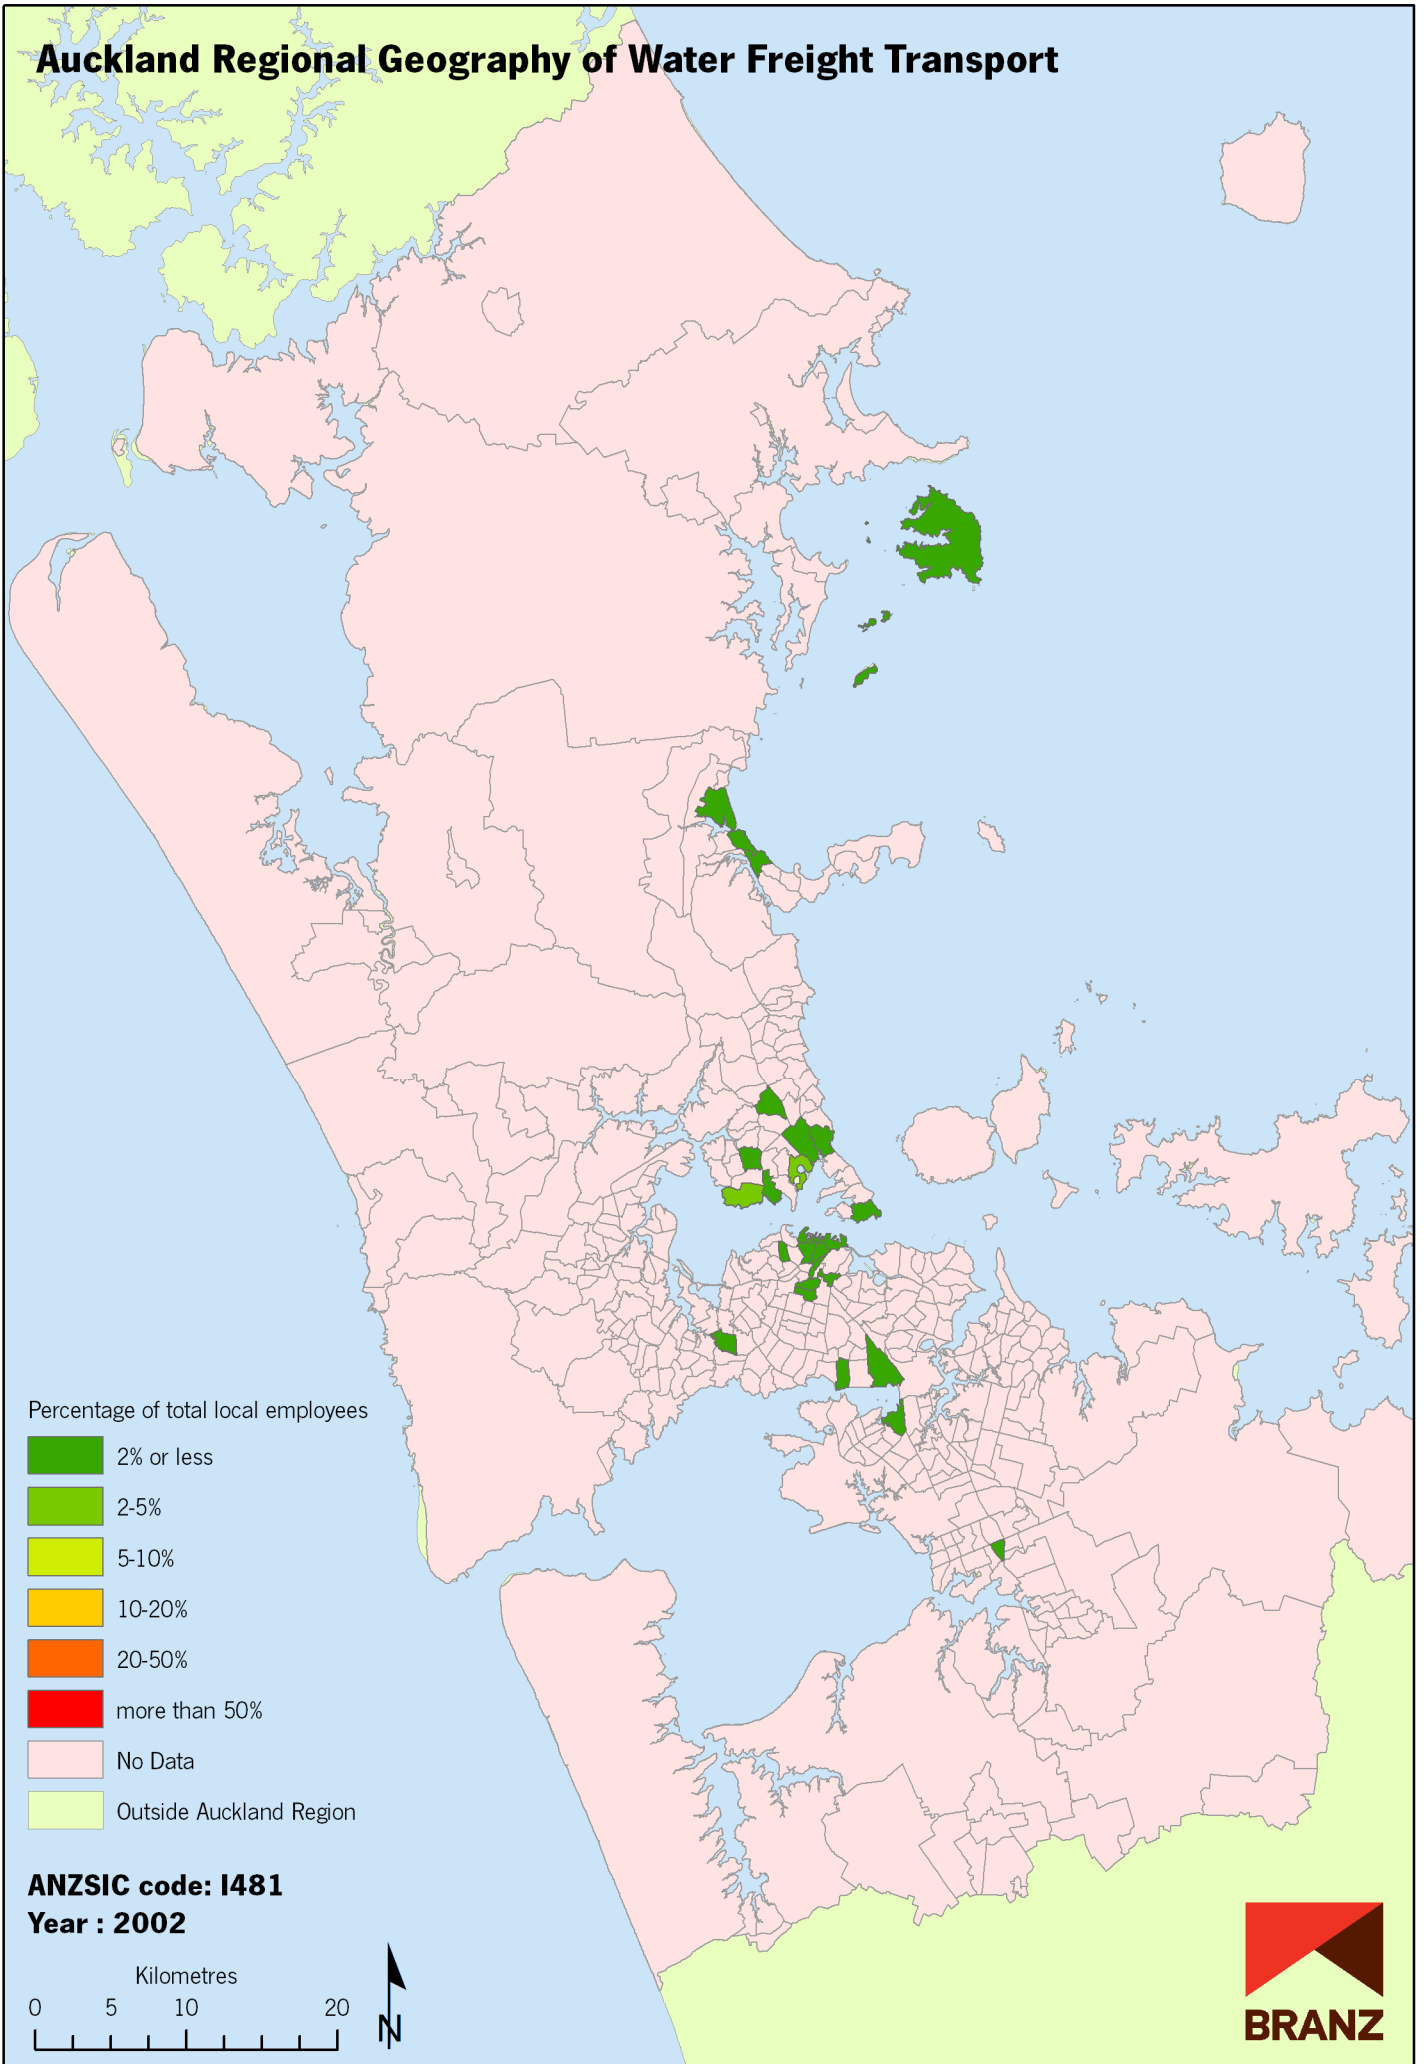

Auckland Regional Geography of Water Freight Transport

Data sources: Statistics New Zealand, Land Information New Zealand, Ollivier & Co Ltd. Copyright BRANZ. Whilst due care has been taken, BRANZ gives no warranty as to the accuracy and completeness of any information on this map and accepts no liability for any error, omission or use of the information.