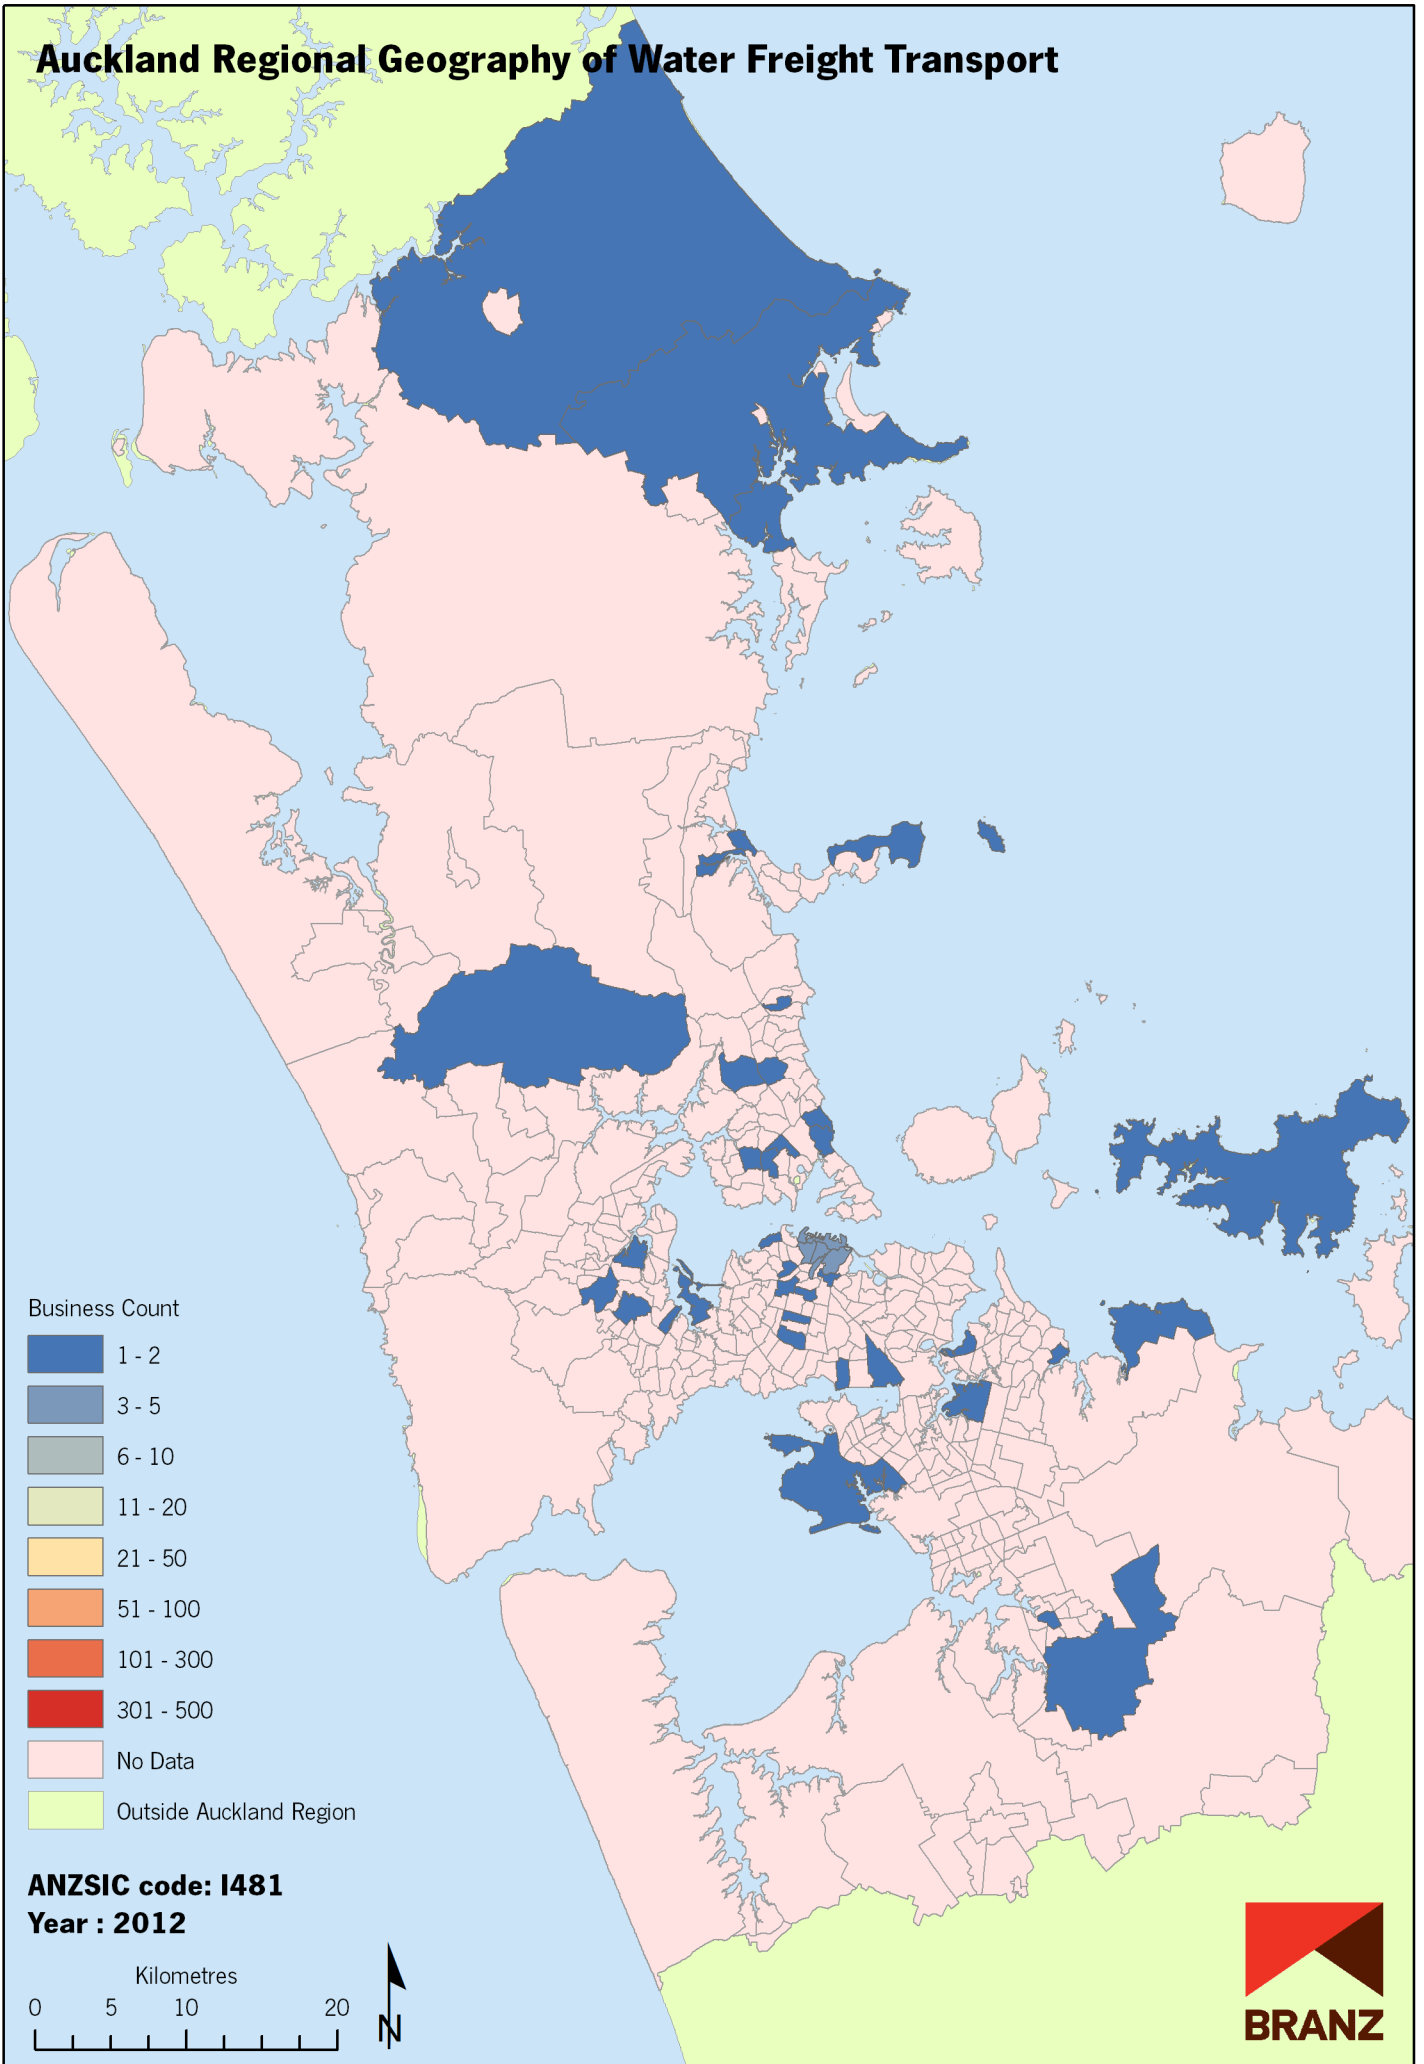

Auckland Regional Geography of Water Freight Transport

Data sources: Statistics New Zealand, Land Information New Zealand, Ollivier & Co Ltd. Copyright BRANZ. Whilst due care has been taken, BRANZ gives no warranty as to the accuracy and completeness of any information on this map and accepts no liability for any error, omission or use of the information.