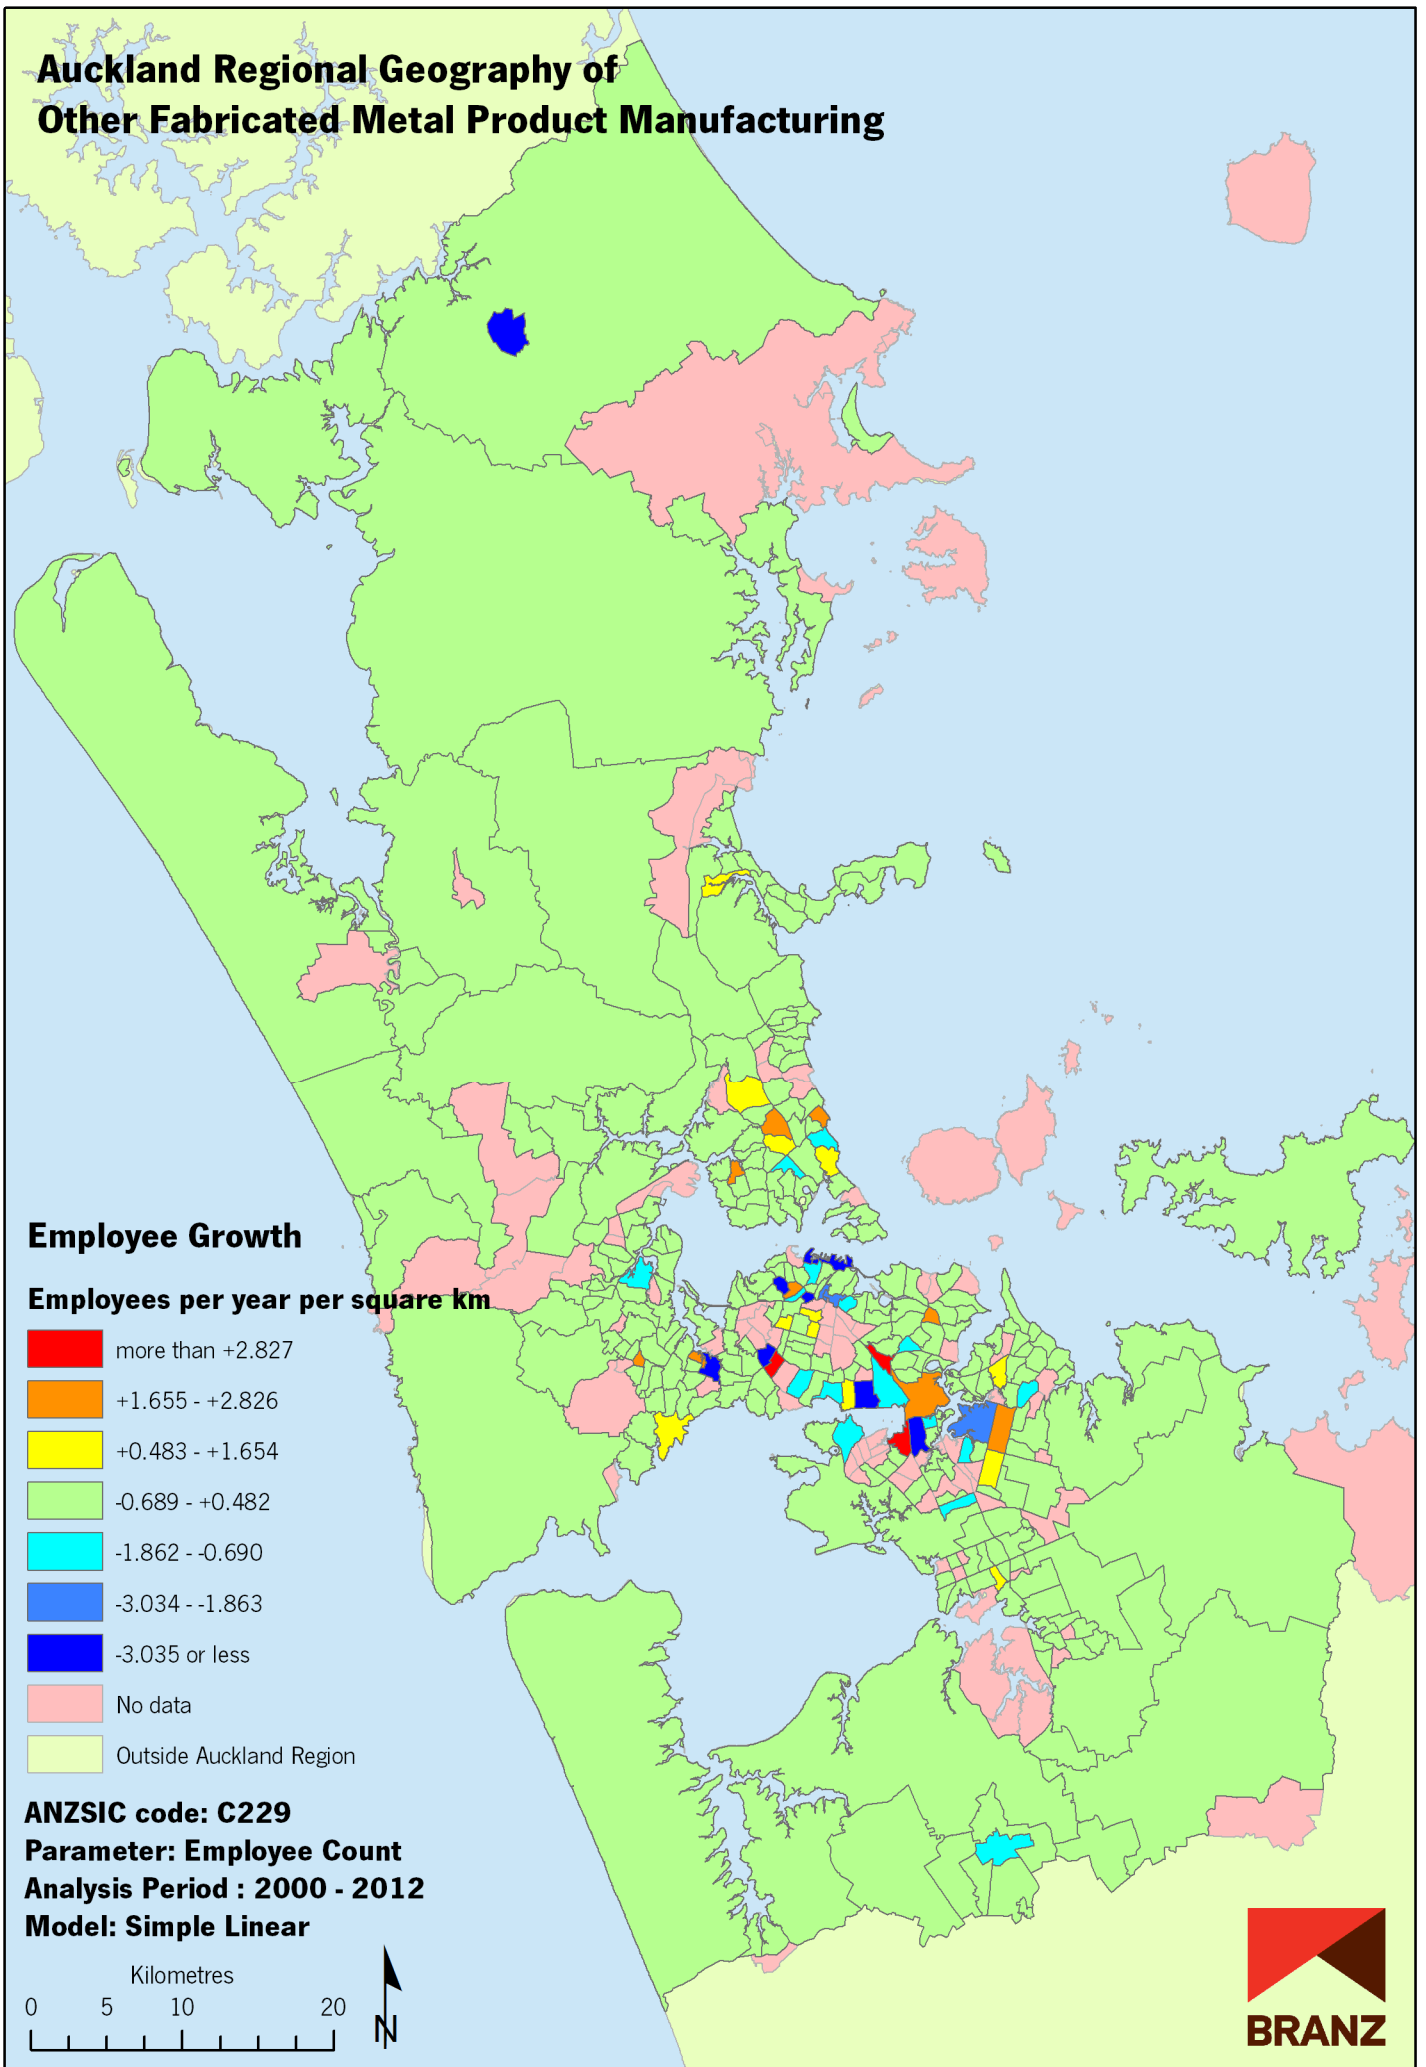

Auckland Regional Geography of Other Fabricated Metal Product Manufacturing

Data sources: Statistics New Zealand, Land Information New Zealand, Ollivier & Co Ltd. Copyright BRANZ. Whilst due care has been taken, BRANZ gives no warranty as to the accuracy and completeness of any information on this map and accepts no liability for any error, omission or use of the information.