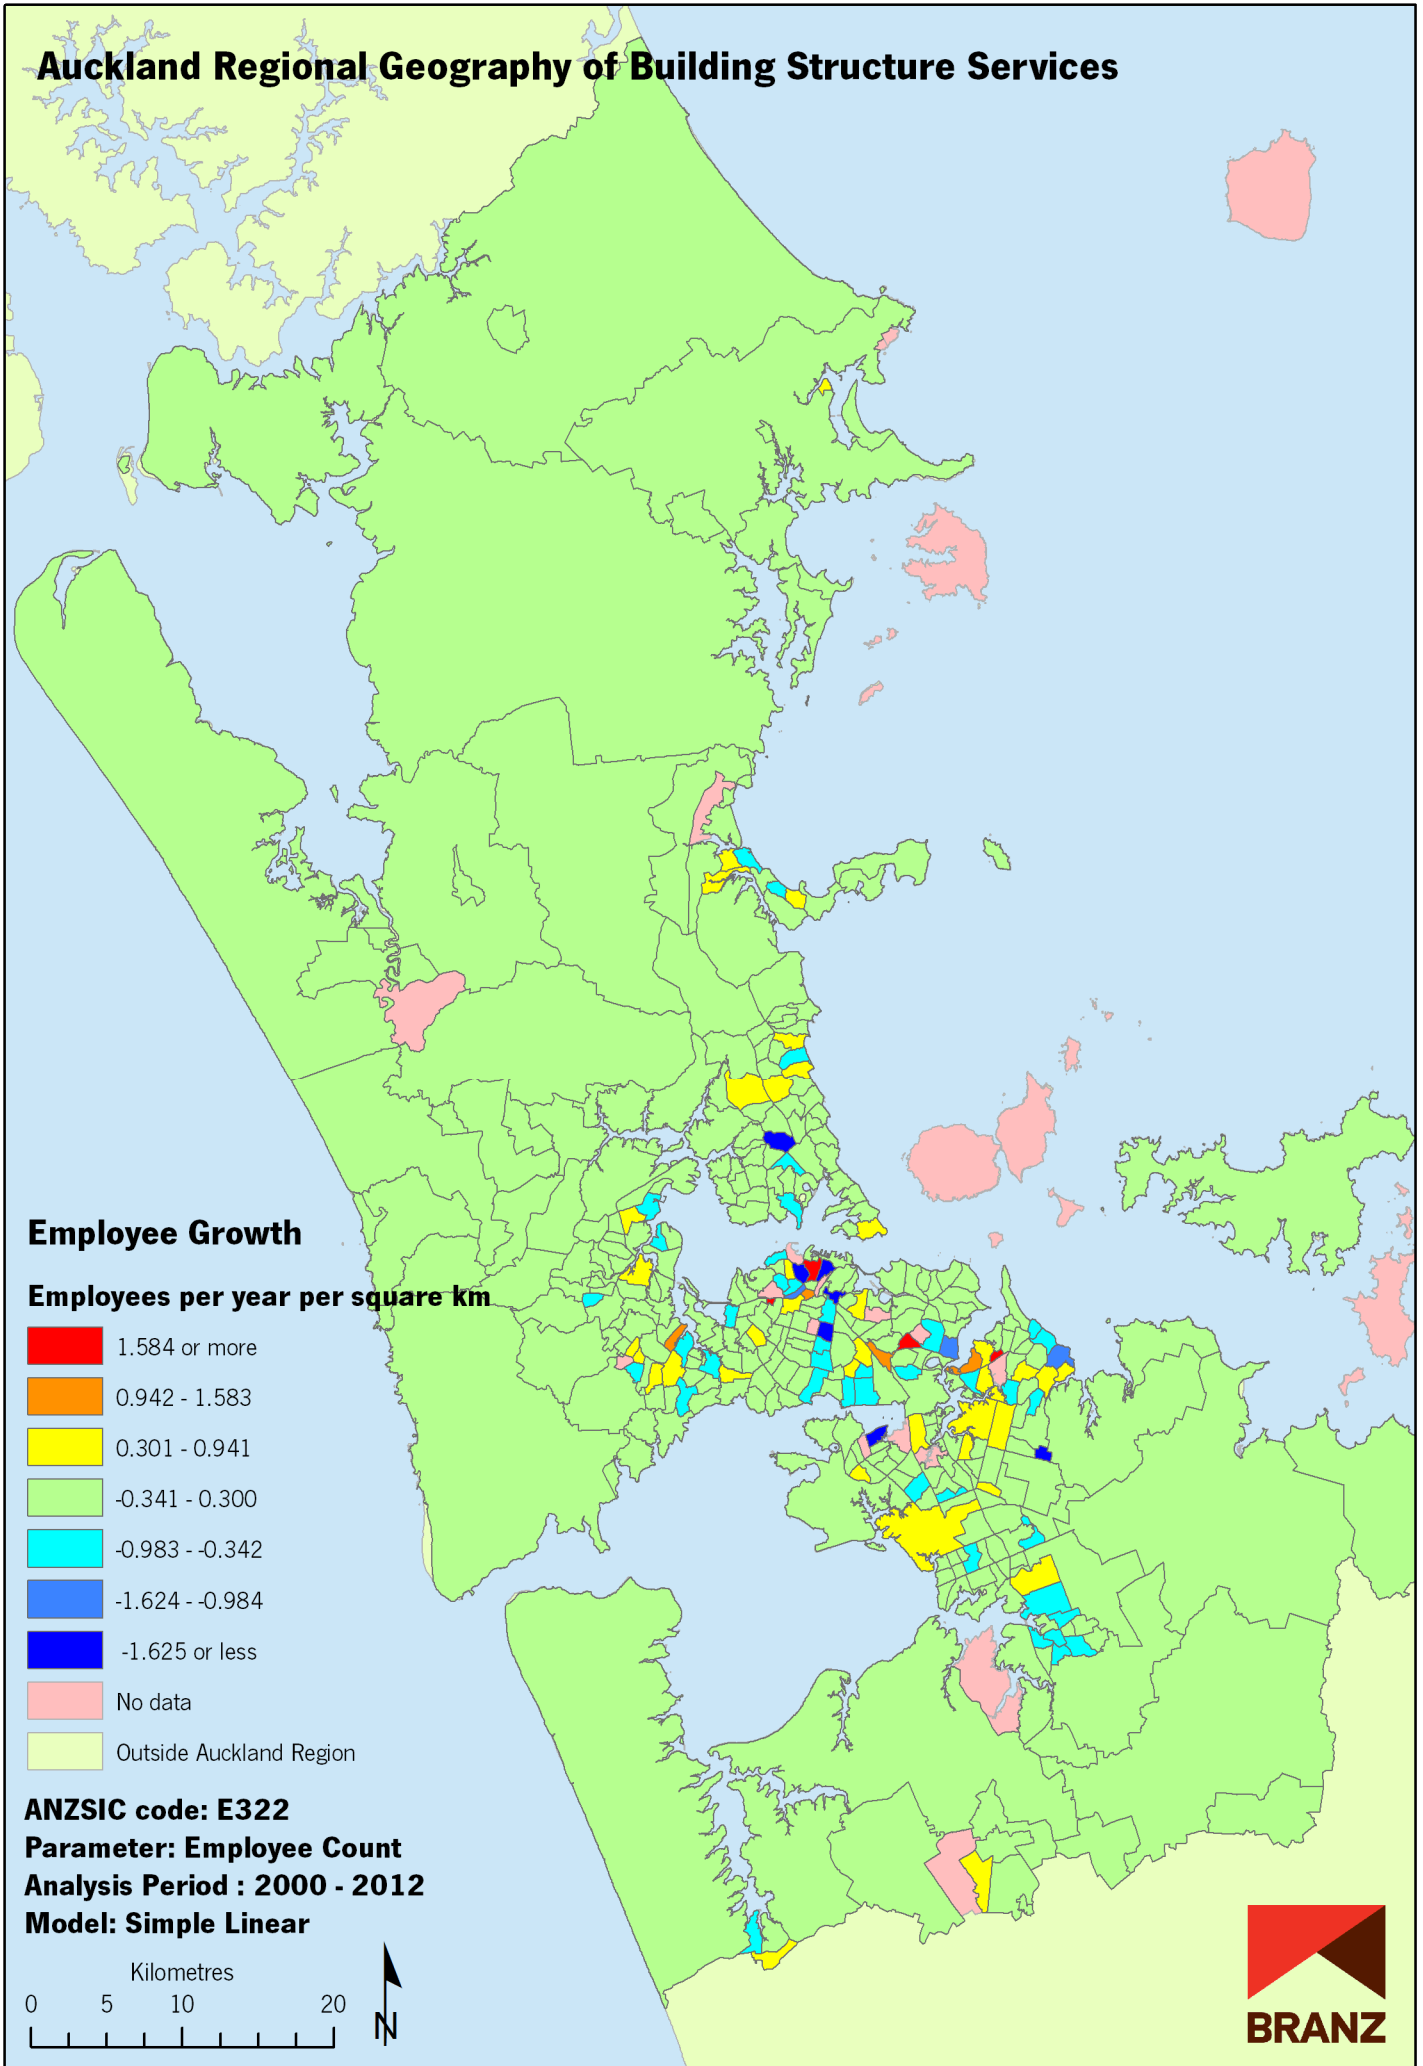

Auckland Regional Geography of Building Structure Services

Data sources: Statistics New Zealand, Land Information New Zealand, Ollivier & Co Ltd. Copyright BRANZ. Whilst due care has been taken, BRANZ gives no warranty as to the accuracy and completeness of any information on this map and accepts no liability for any error, omission or use of the information.