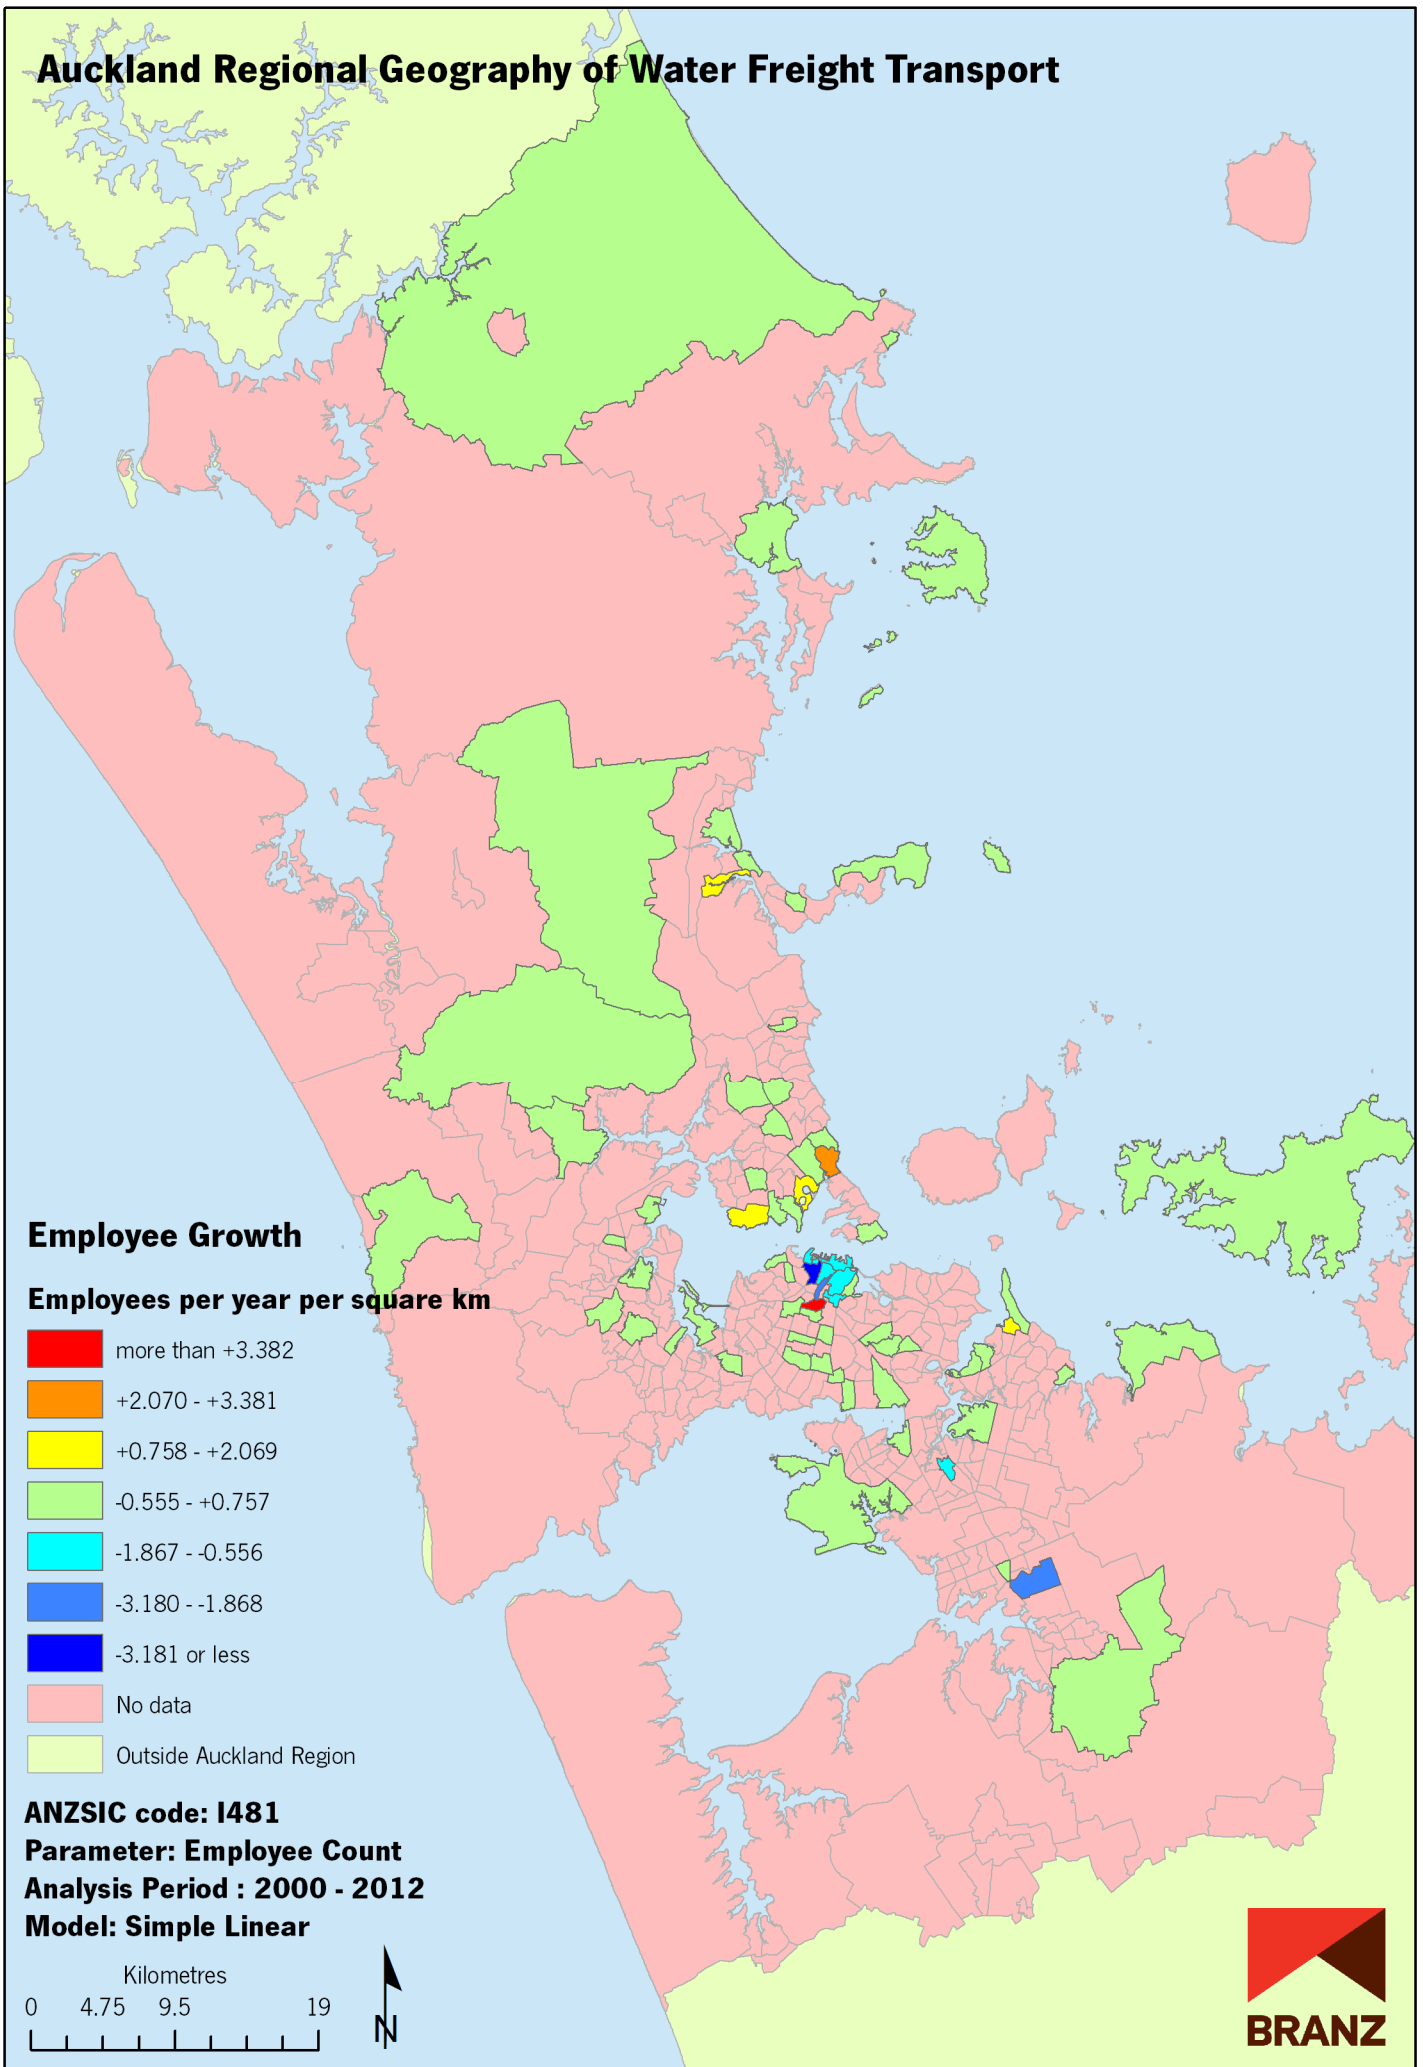

Auckland Regional Geography of Water Freight Transport

Data sources: Statistics New Zealand, Land Information New Zealand, Ollivier & Co Ltd. Copyright BRANZ. Whilst due care has been taken, BRANZ gives no warranty as to the accuracy and completeness of any information on this map and accepts no liability for any error, omission or use of the information.