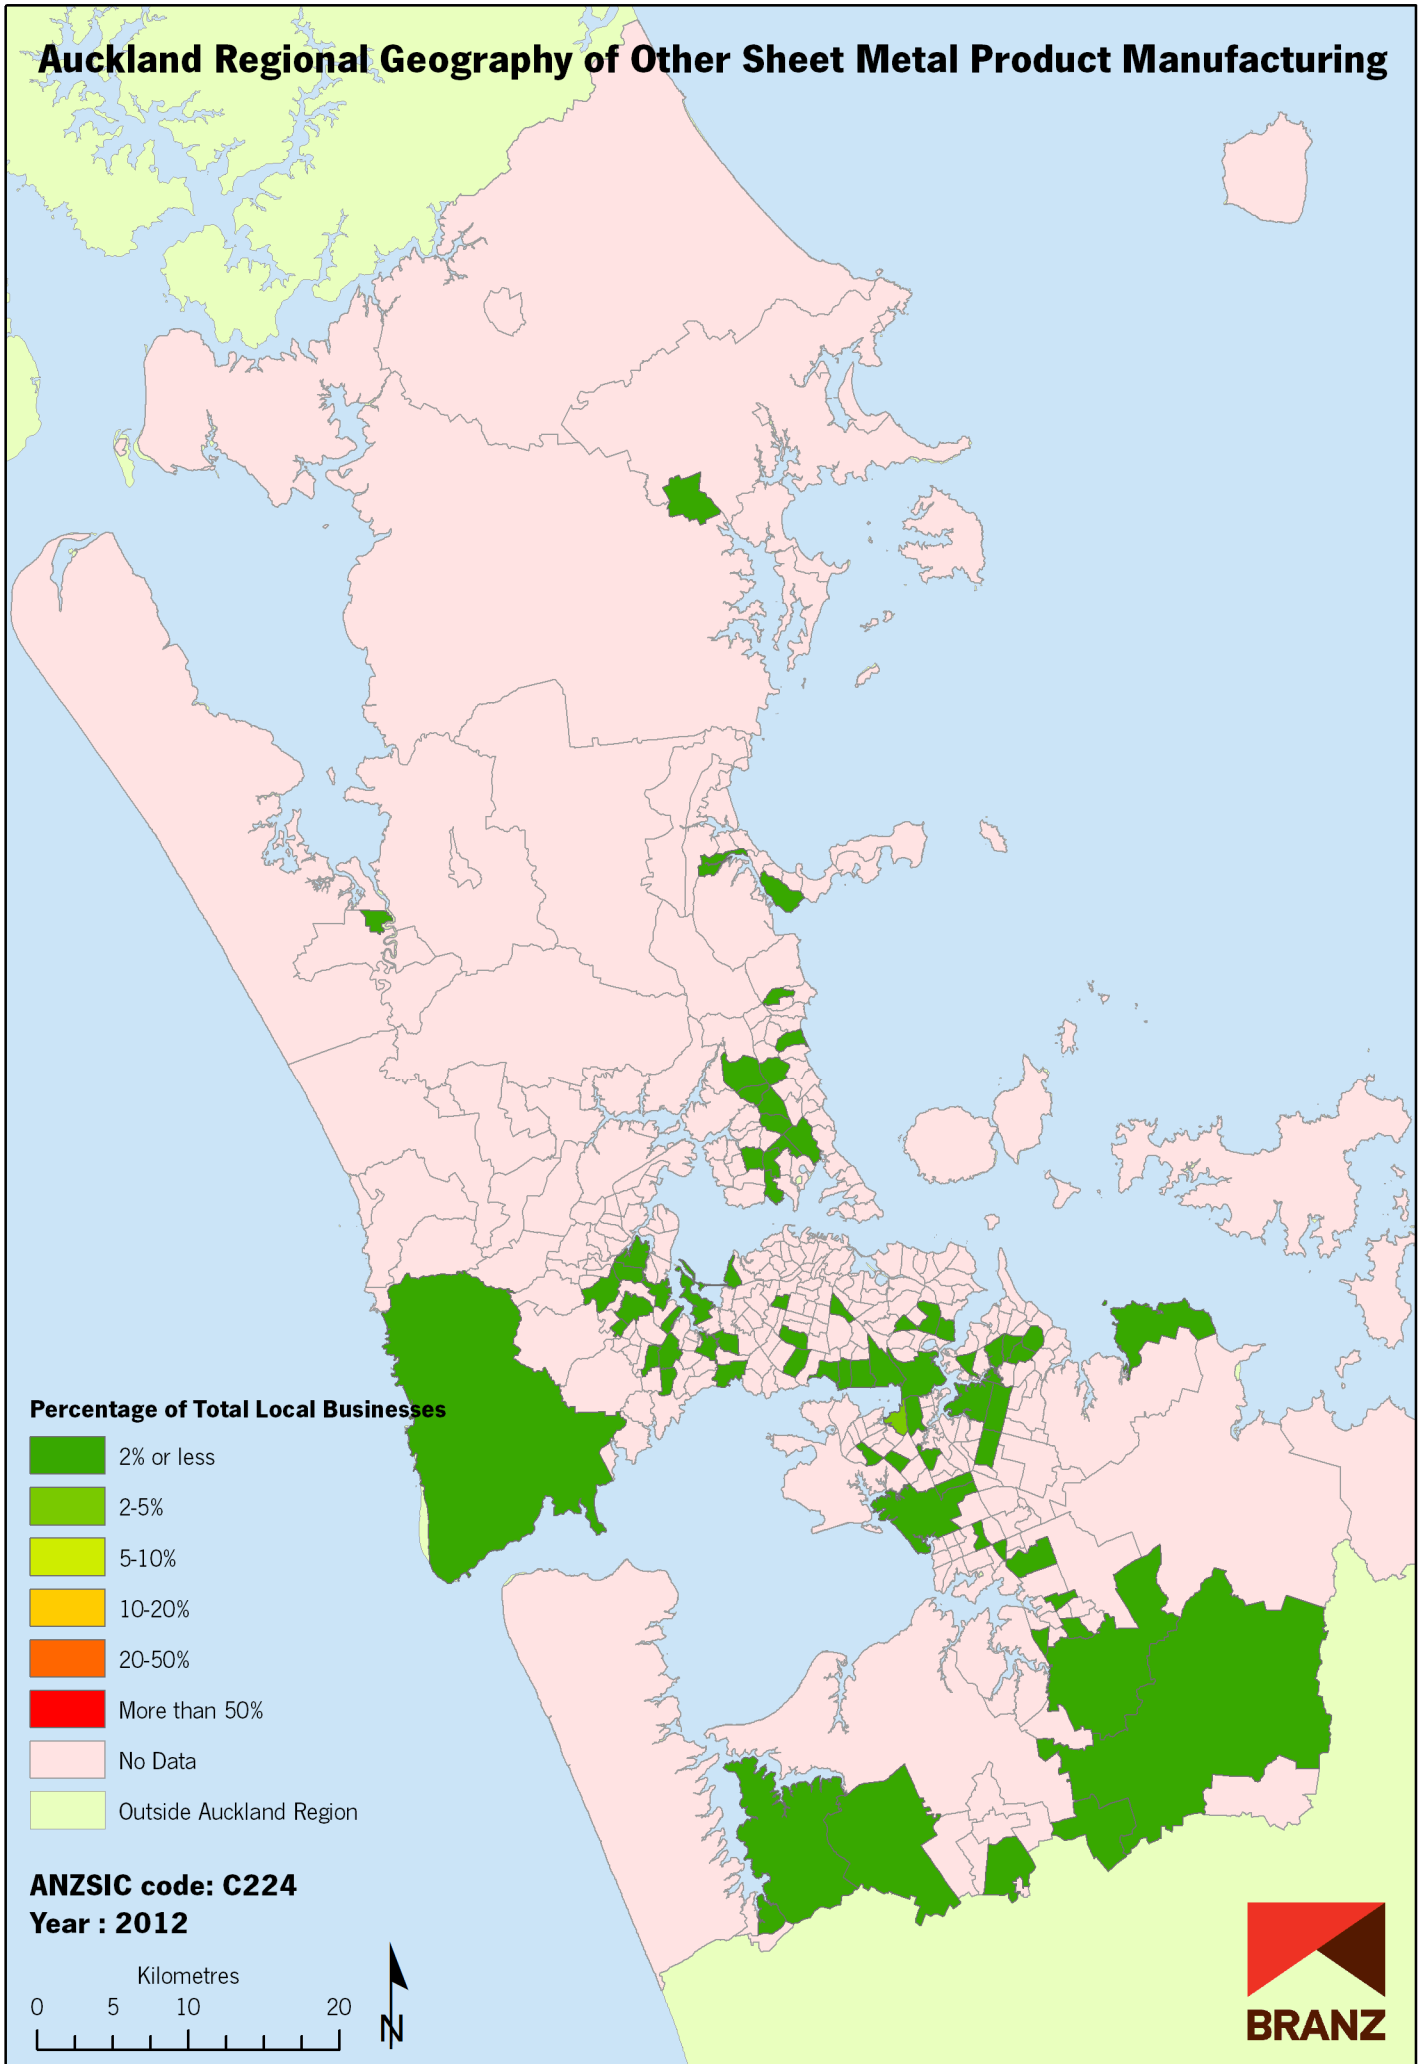

# Auckland Regional Geography of Other Sheet Metal Product Manufacturing

Data sources: Statistics New Zealand, Land Information New Zealand, Ollivier & Co Ltd. Copyright BRANZ. Whilst due care has been taken, BRANZ gives no warranty as to the accuracy and completeness of any information on this map and accepts no liability for any error, omission or use of the information.