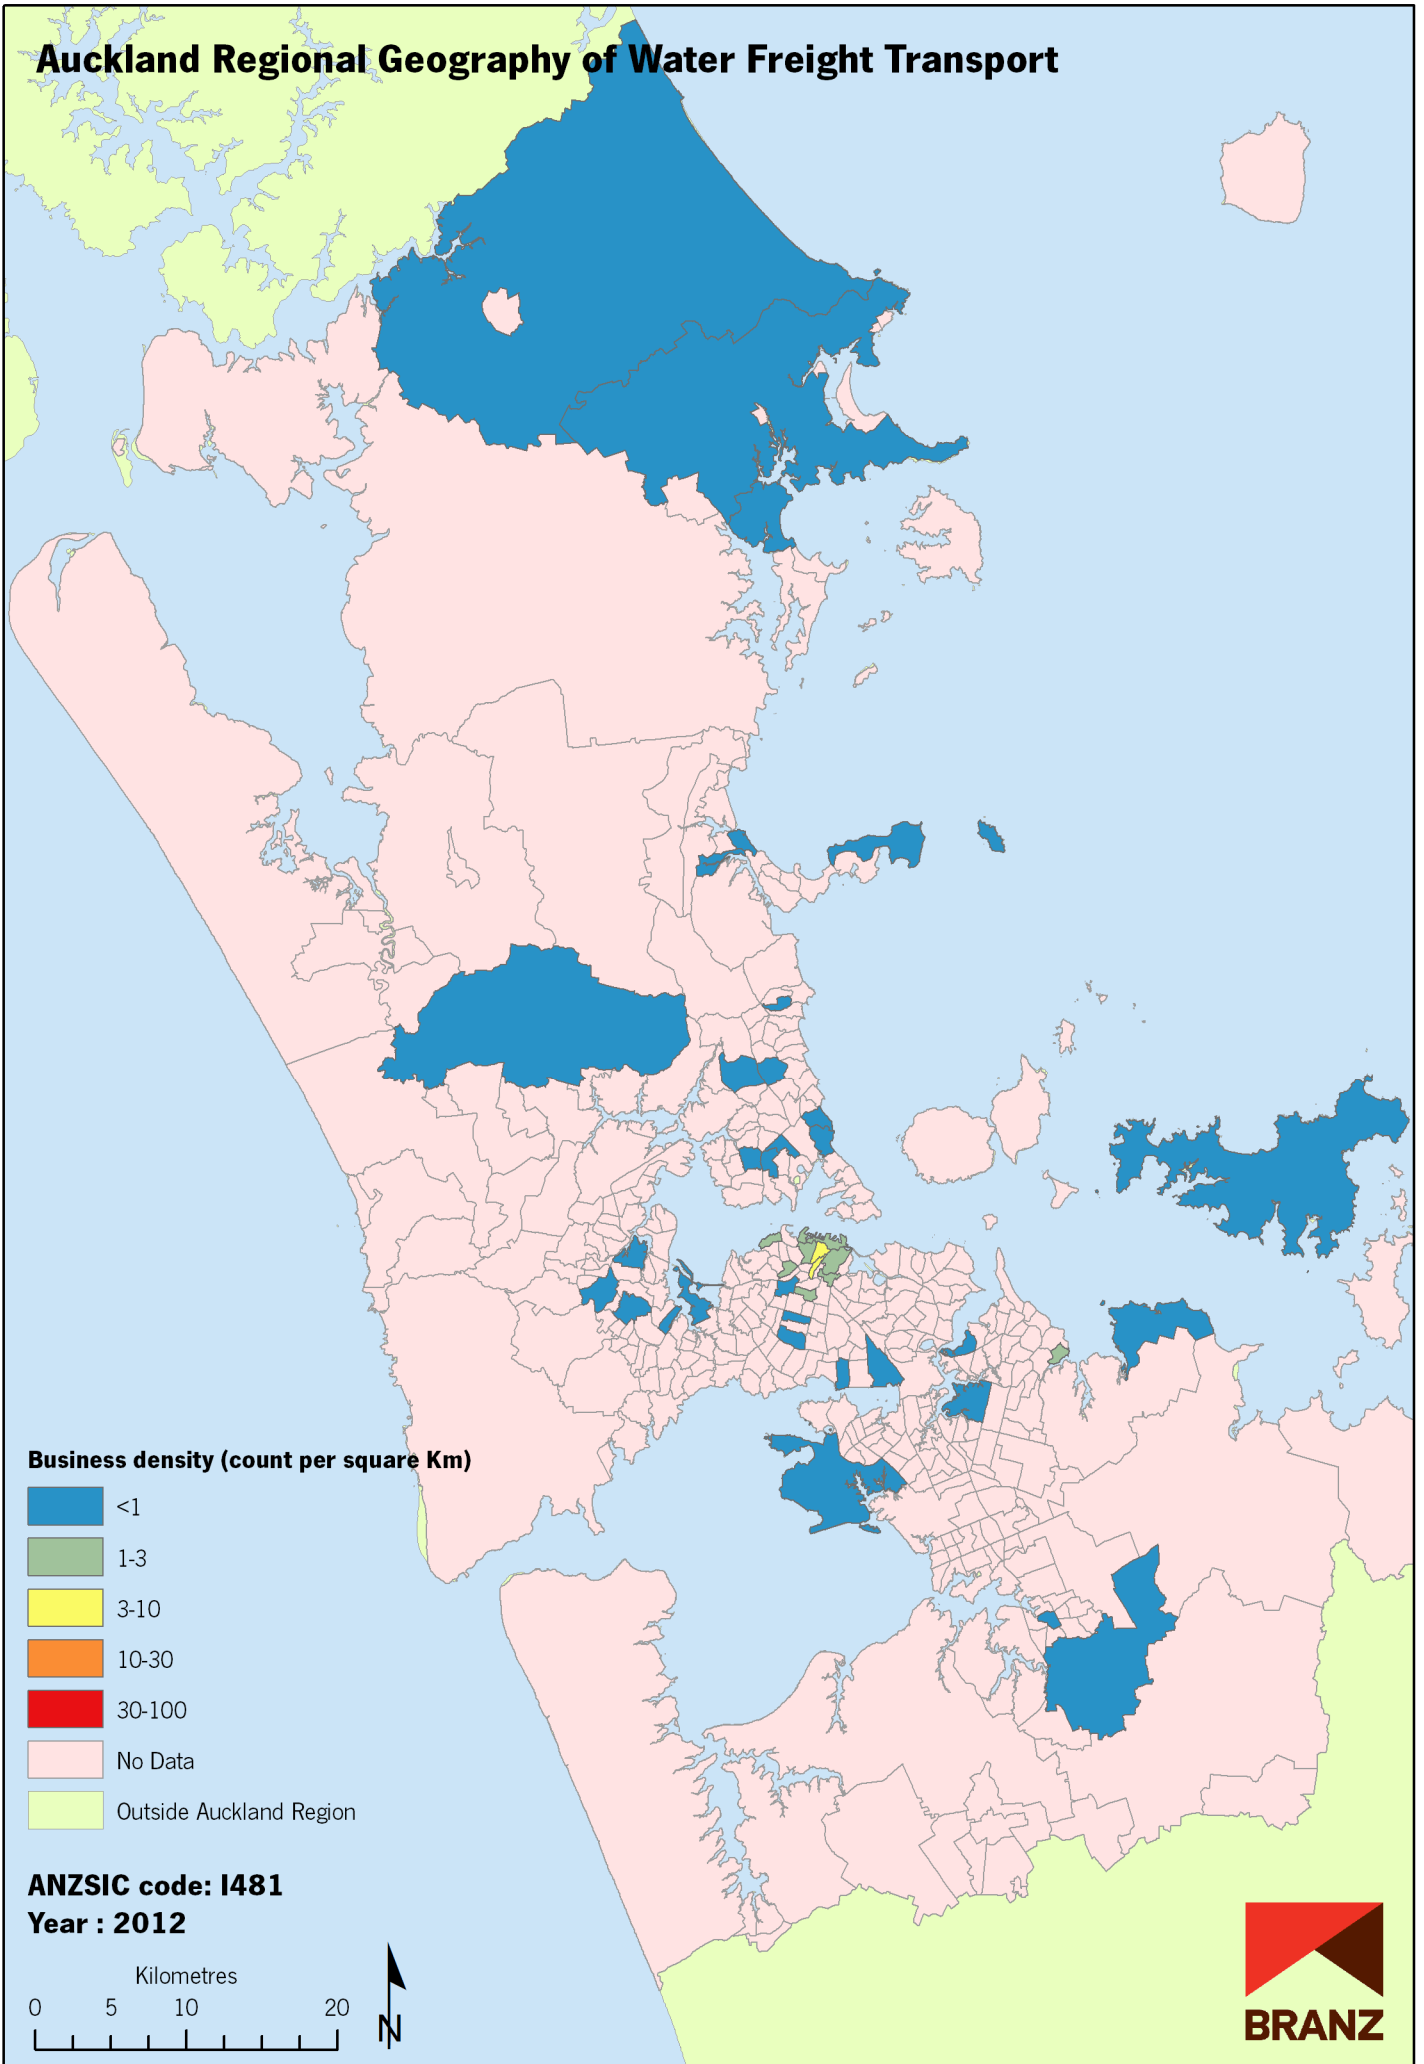

Auckland Regional Geography of Water Freight Transport

Data sources: Statistics New Zealand, Land Information New Zealand, Ollivier & Co Ltd. Copyright BRANZ. Whilst due care has been taken, BRANZ gives no warranty as to the accuracy and completeness of any information on this map and accepts no liability for any error, omission or use of the information.