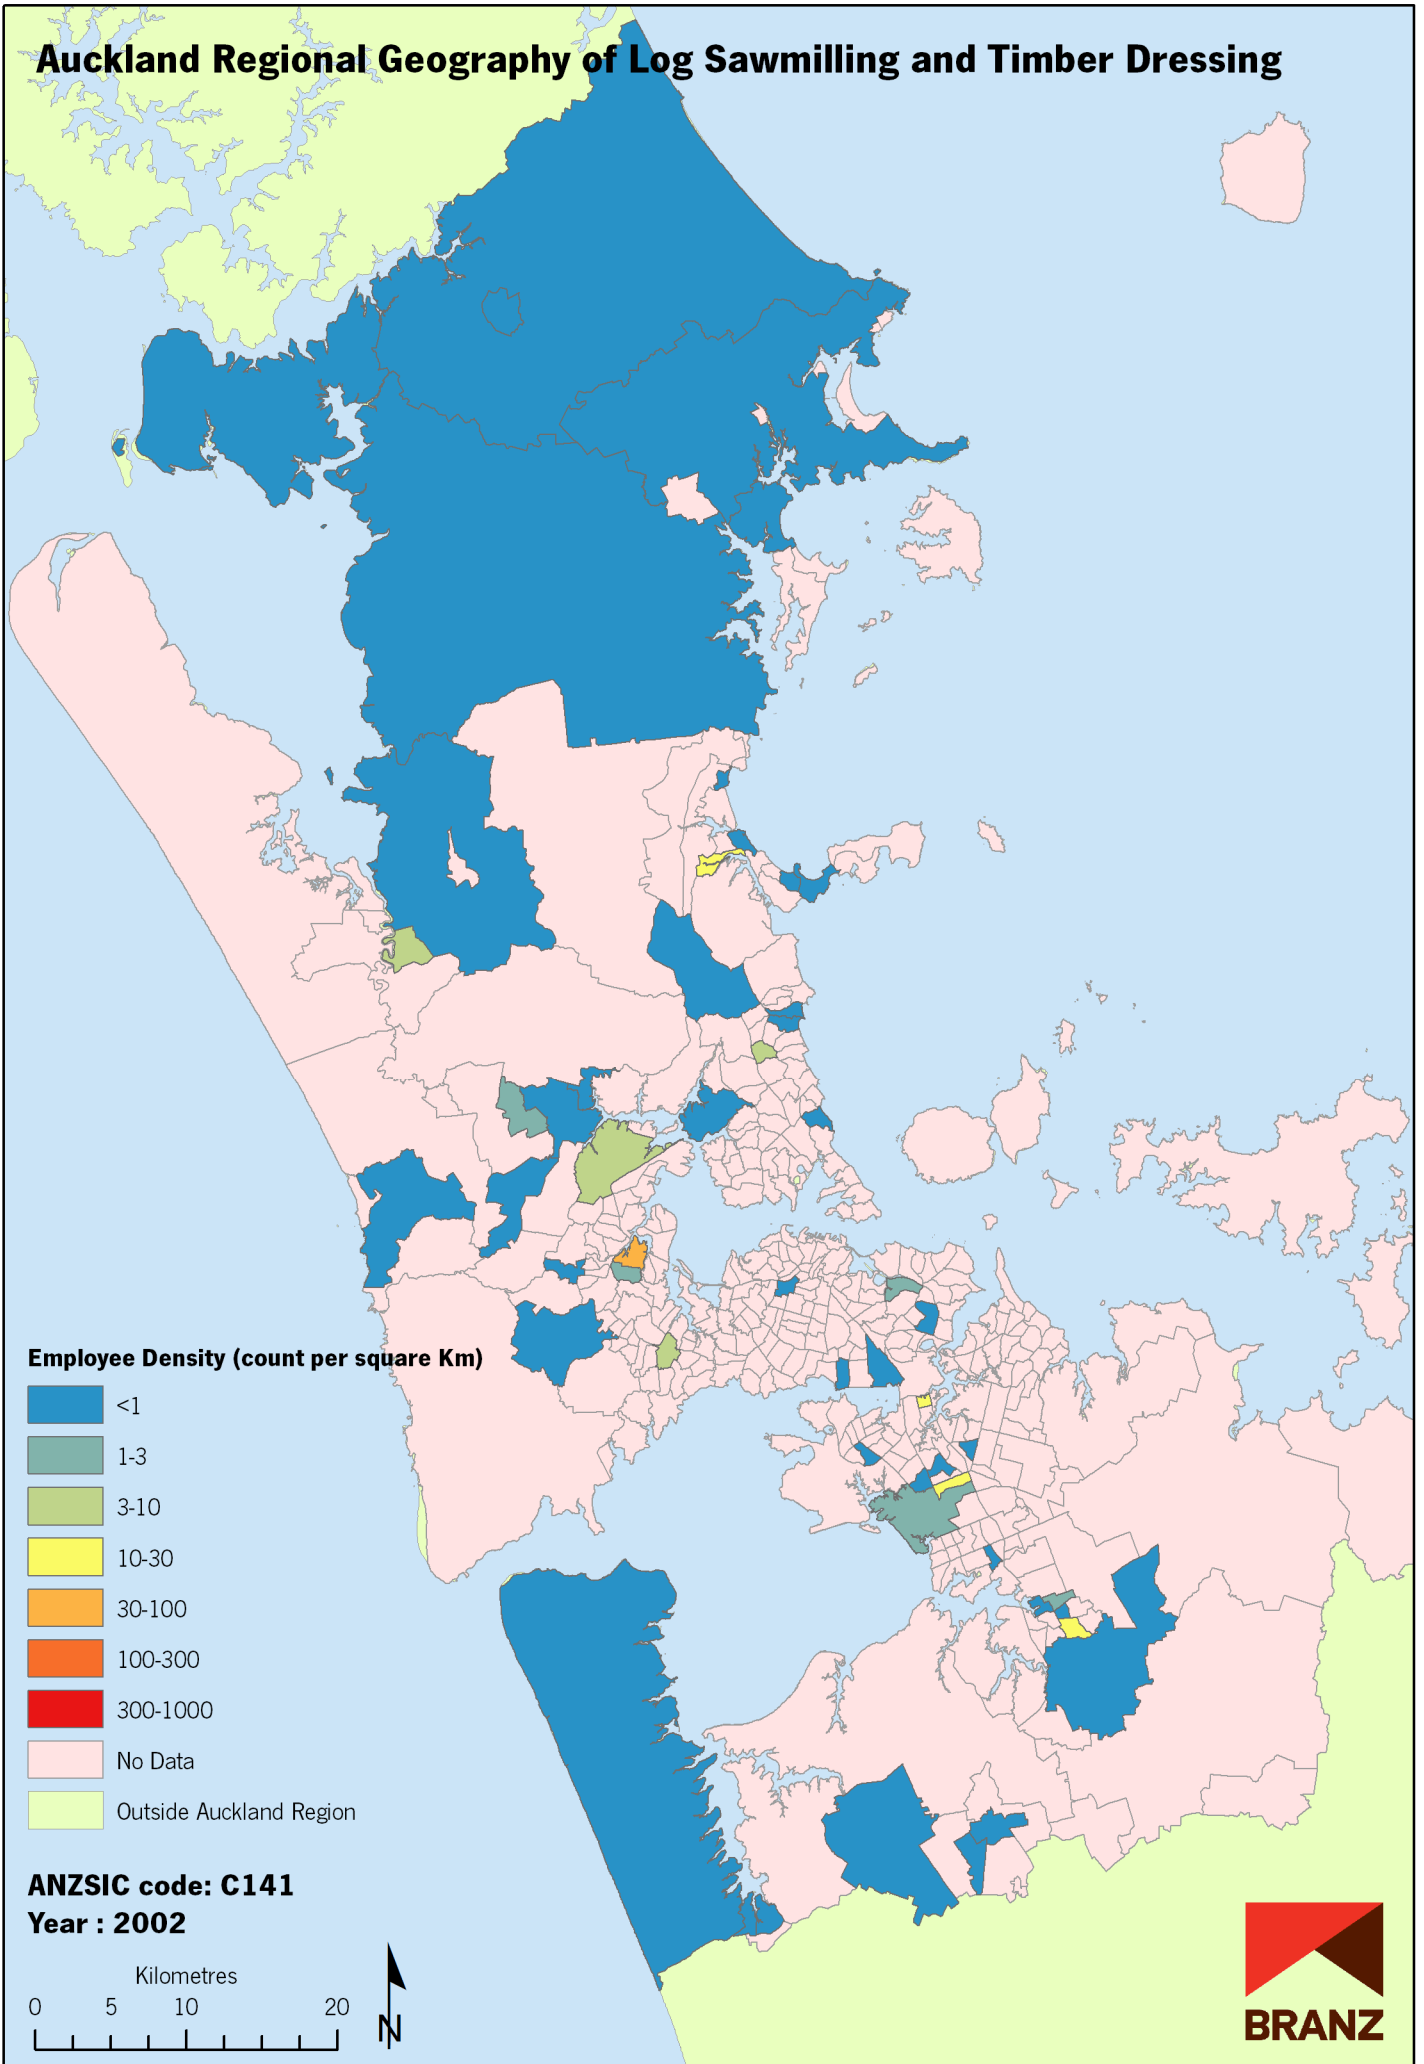

Auckland Regional Geography of Log Sawmilling and Timber Dressing

Data sources: Statistics New Zealand, Land Information New Zealand, Ollivier & Co Ltd. Copyright BRANZ. Whilst due care has been taken, BRANZ gives no warranty as to the accuracy and completeness of any information on this map and accepts no liability for any error, omission or use of the information.