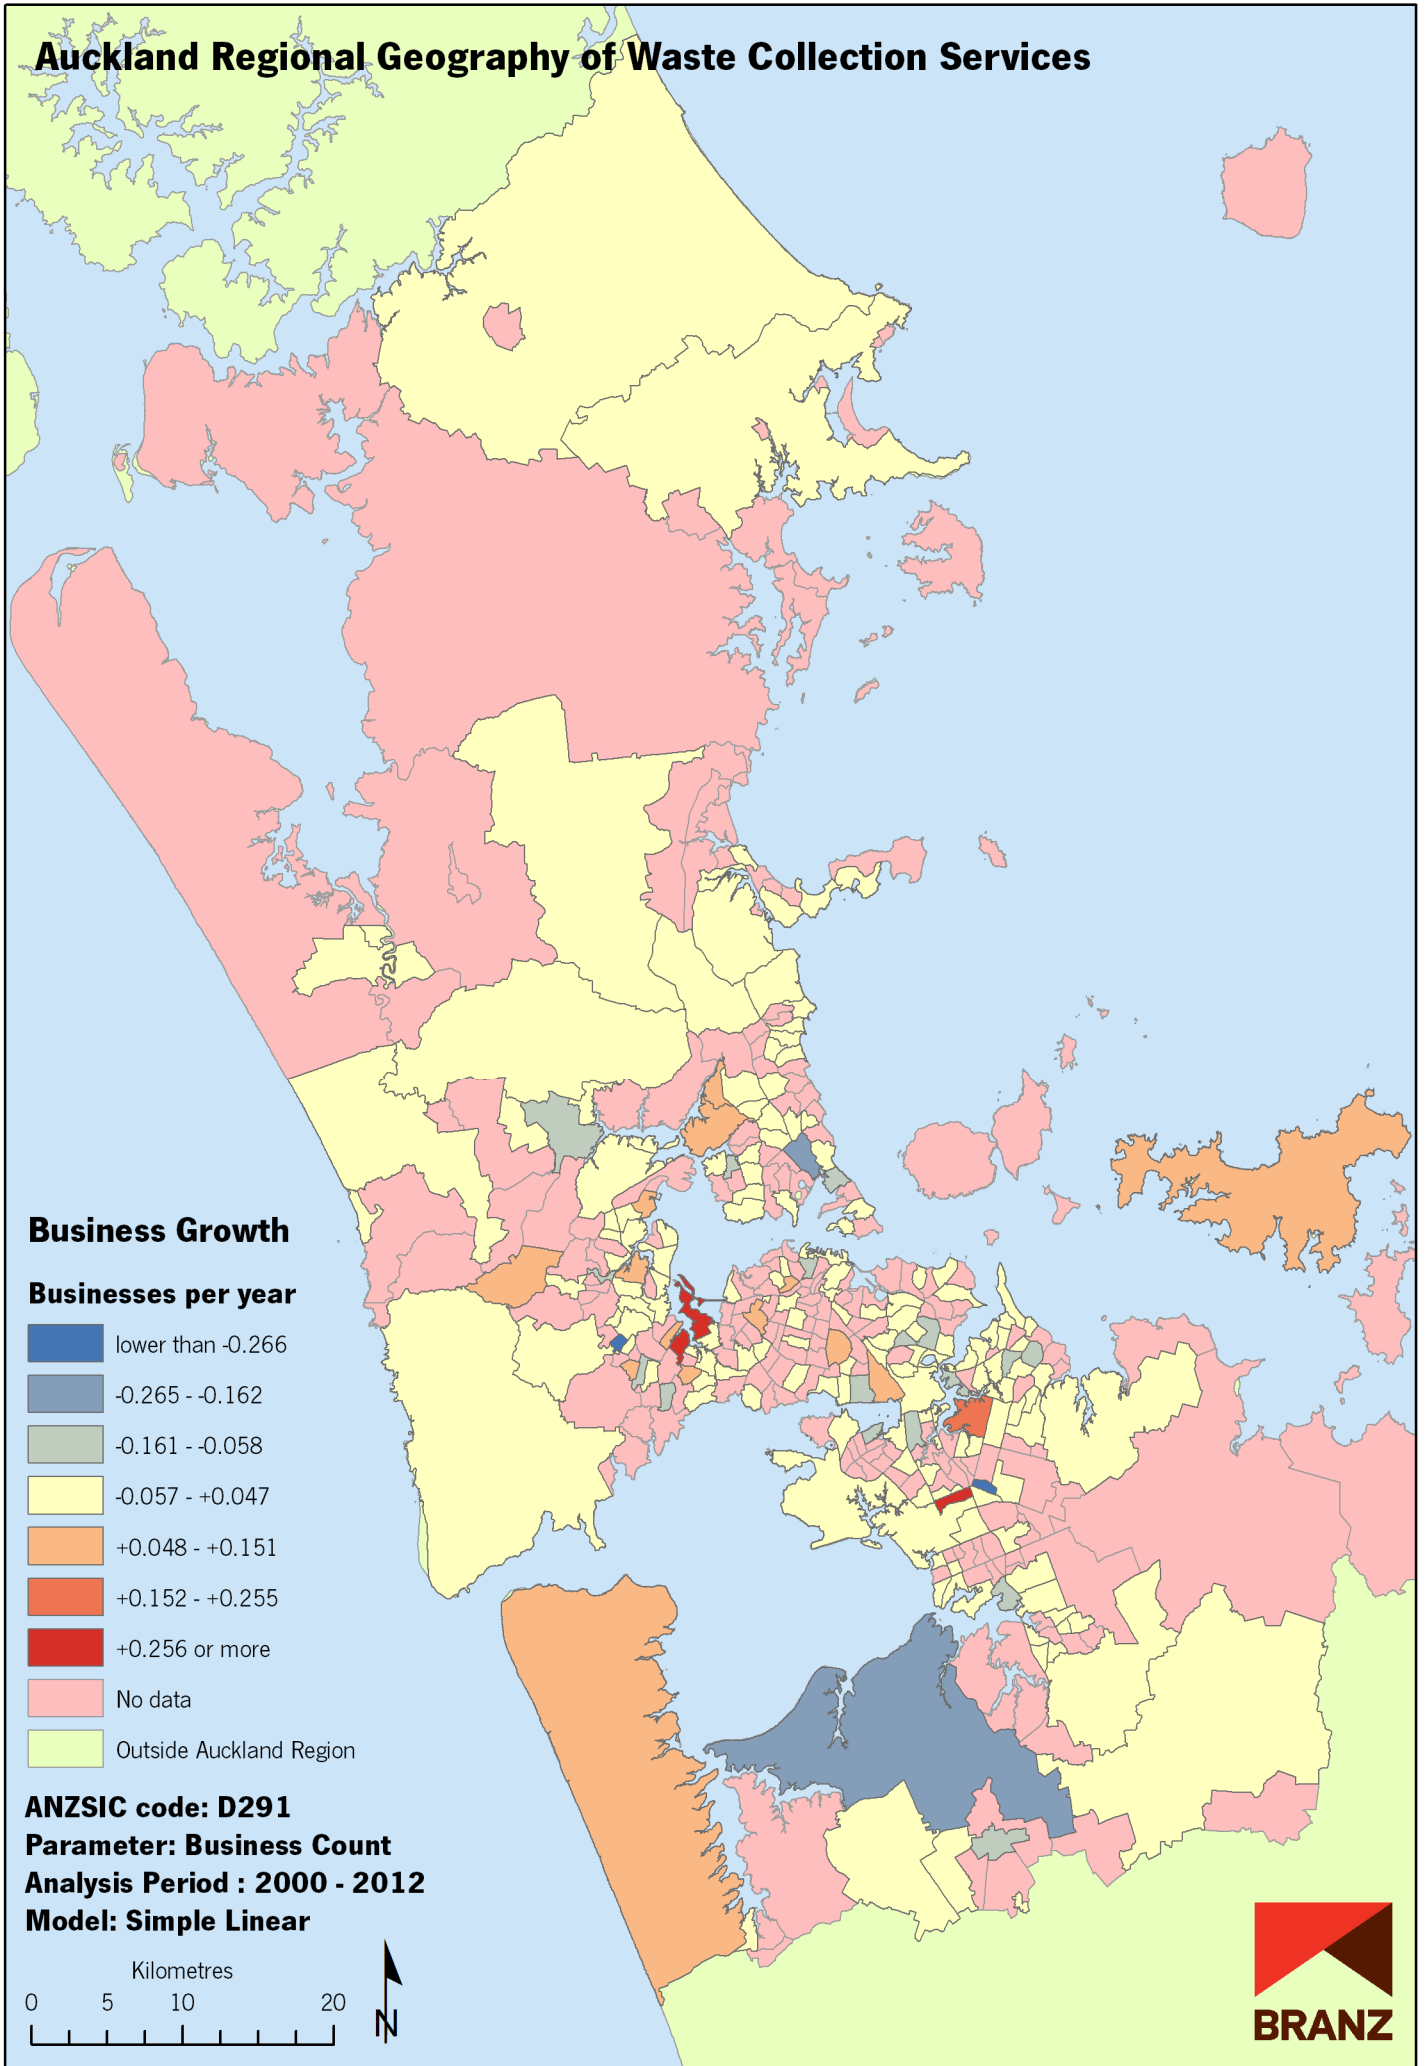

Auckland Regional Geography of Waste Collection Services

Data sources: Statistics New Zealand, Land Information New Zealand, Ollivier & Co Ltd. Copyright BRANZ. Whilst due care has been taken, BRANZ gives no warranty as to the accuracy and completeness of any information on this map and accepts no liability for any error, omission or use of the information.