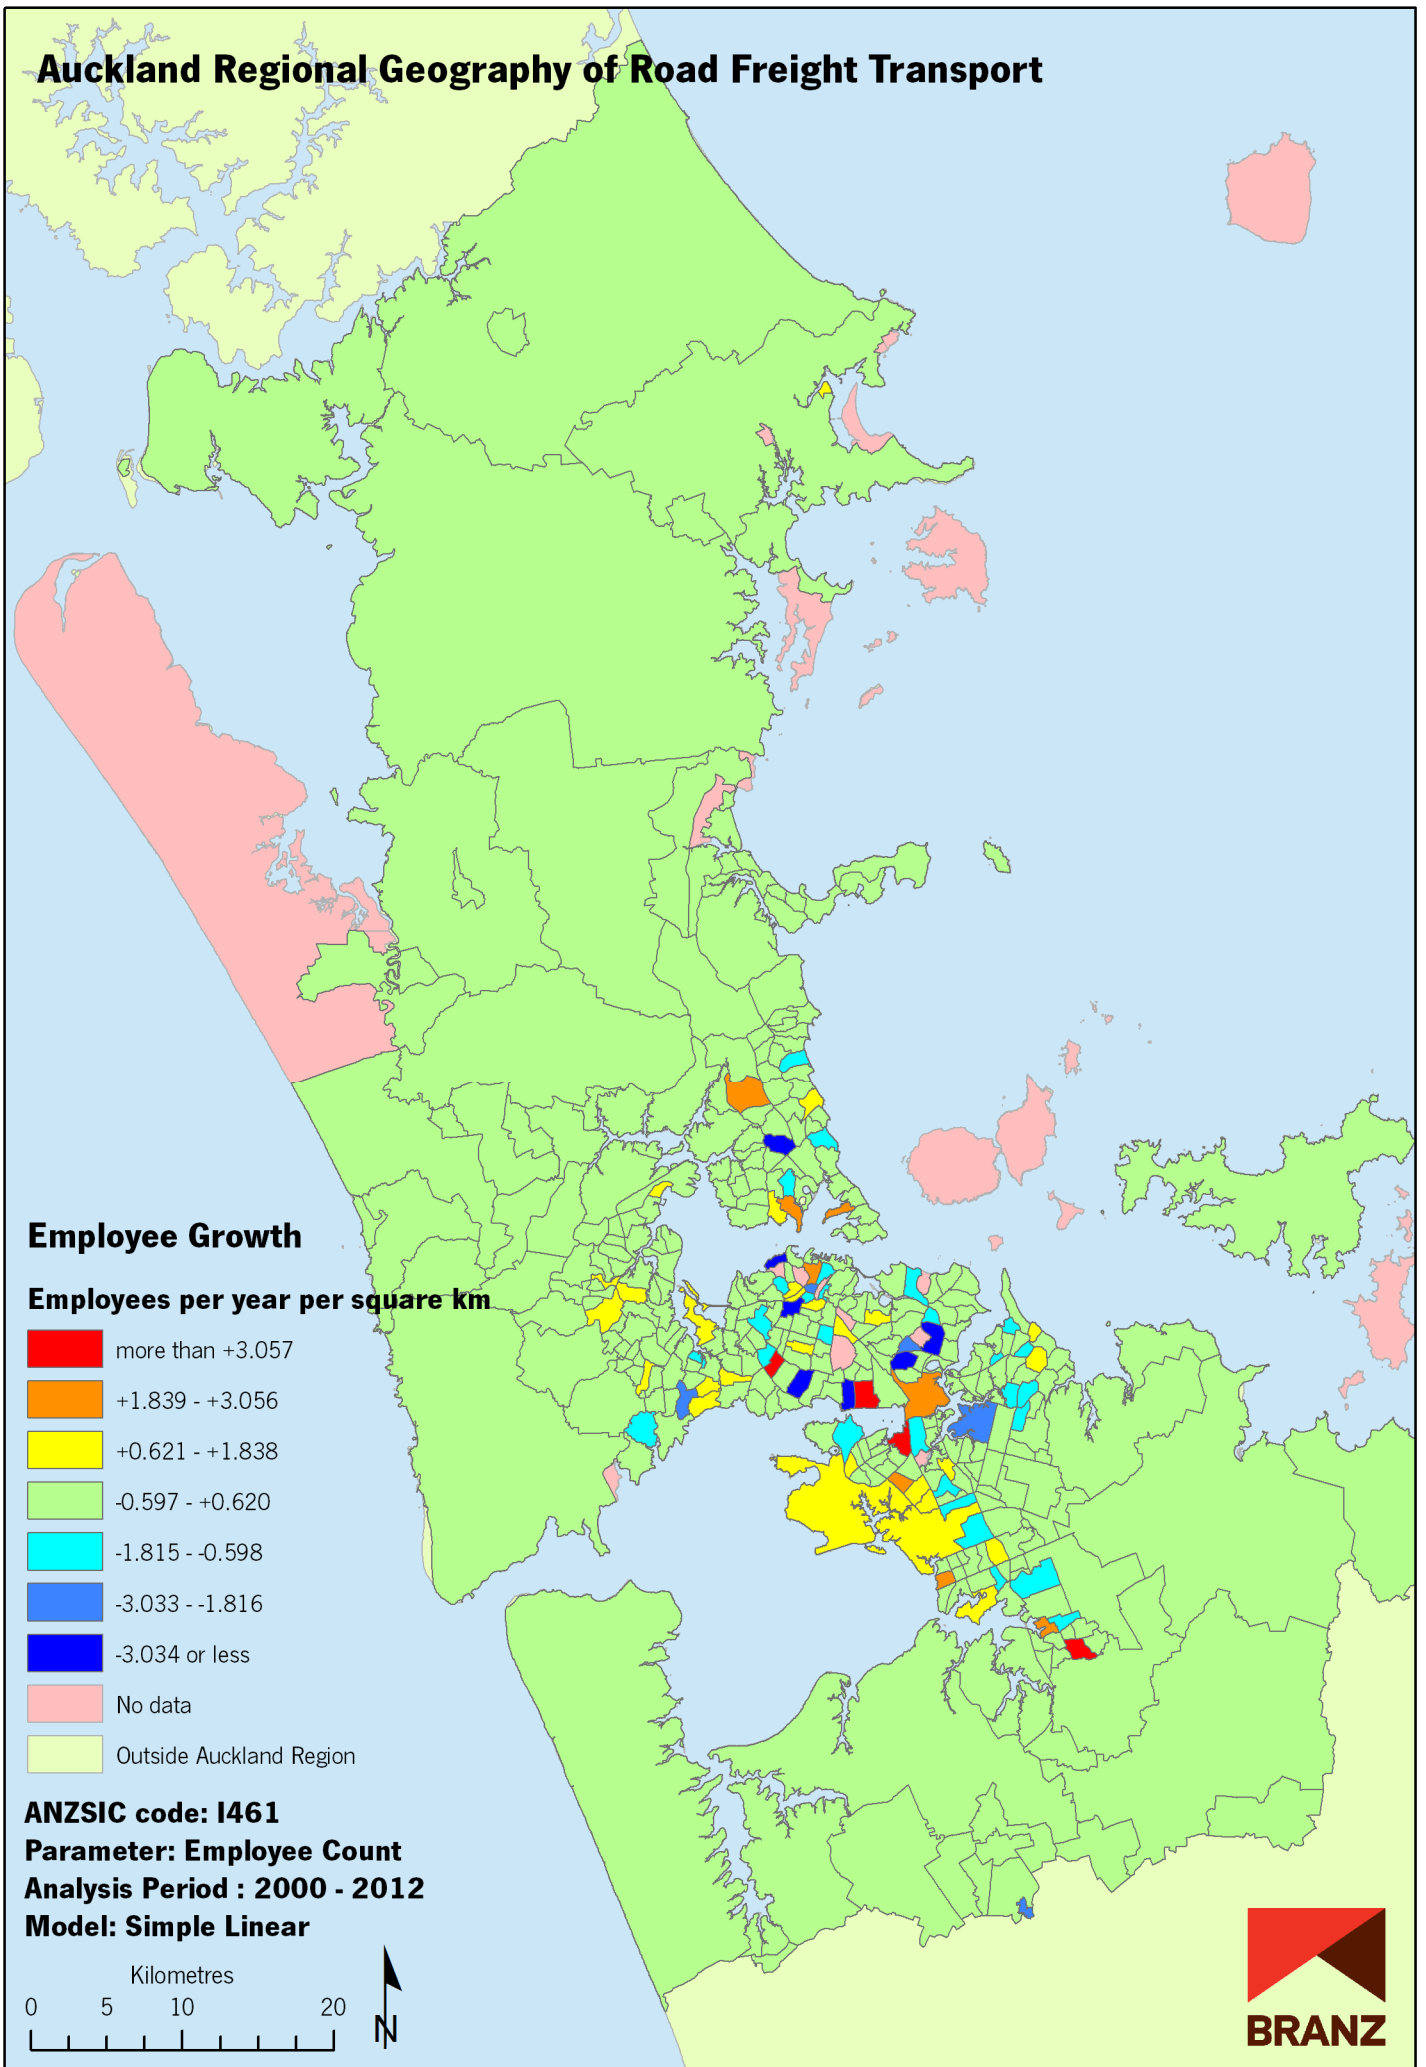

Auckland Regional Geography of Road Freight Transport

Data sources: Statistics New Zealand, Land Information New Zealand, Ollivier & Co Ltd. Copyright BRANZ. Whilst due care has been taken, BRANZ gives no warranty as to the accuracy and completeness of any information on this map and accepts no liability for any error, omission or use of the information.