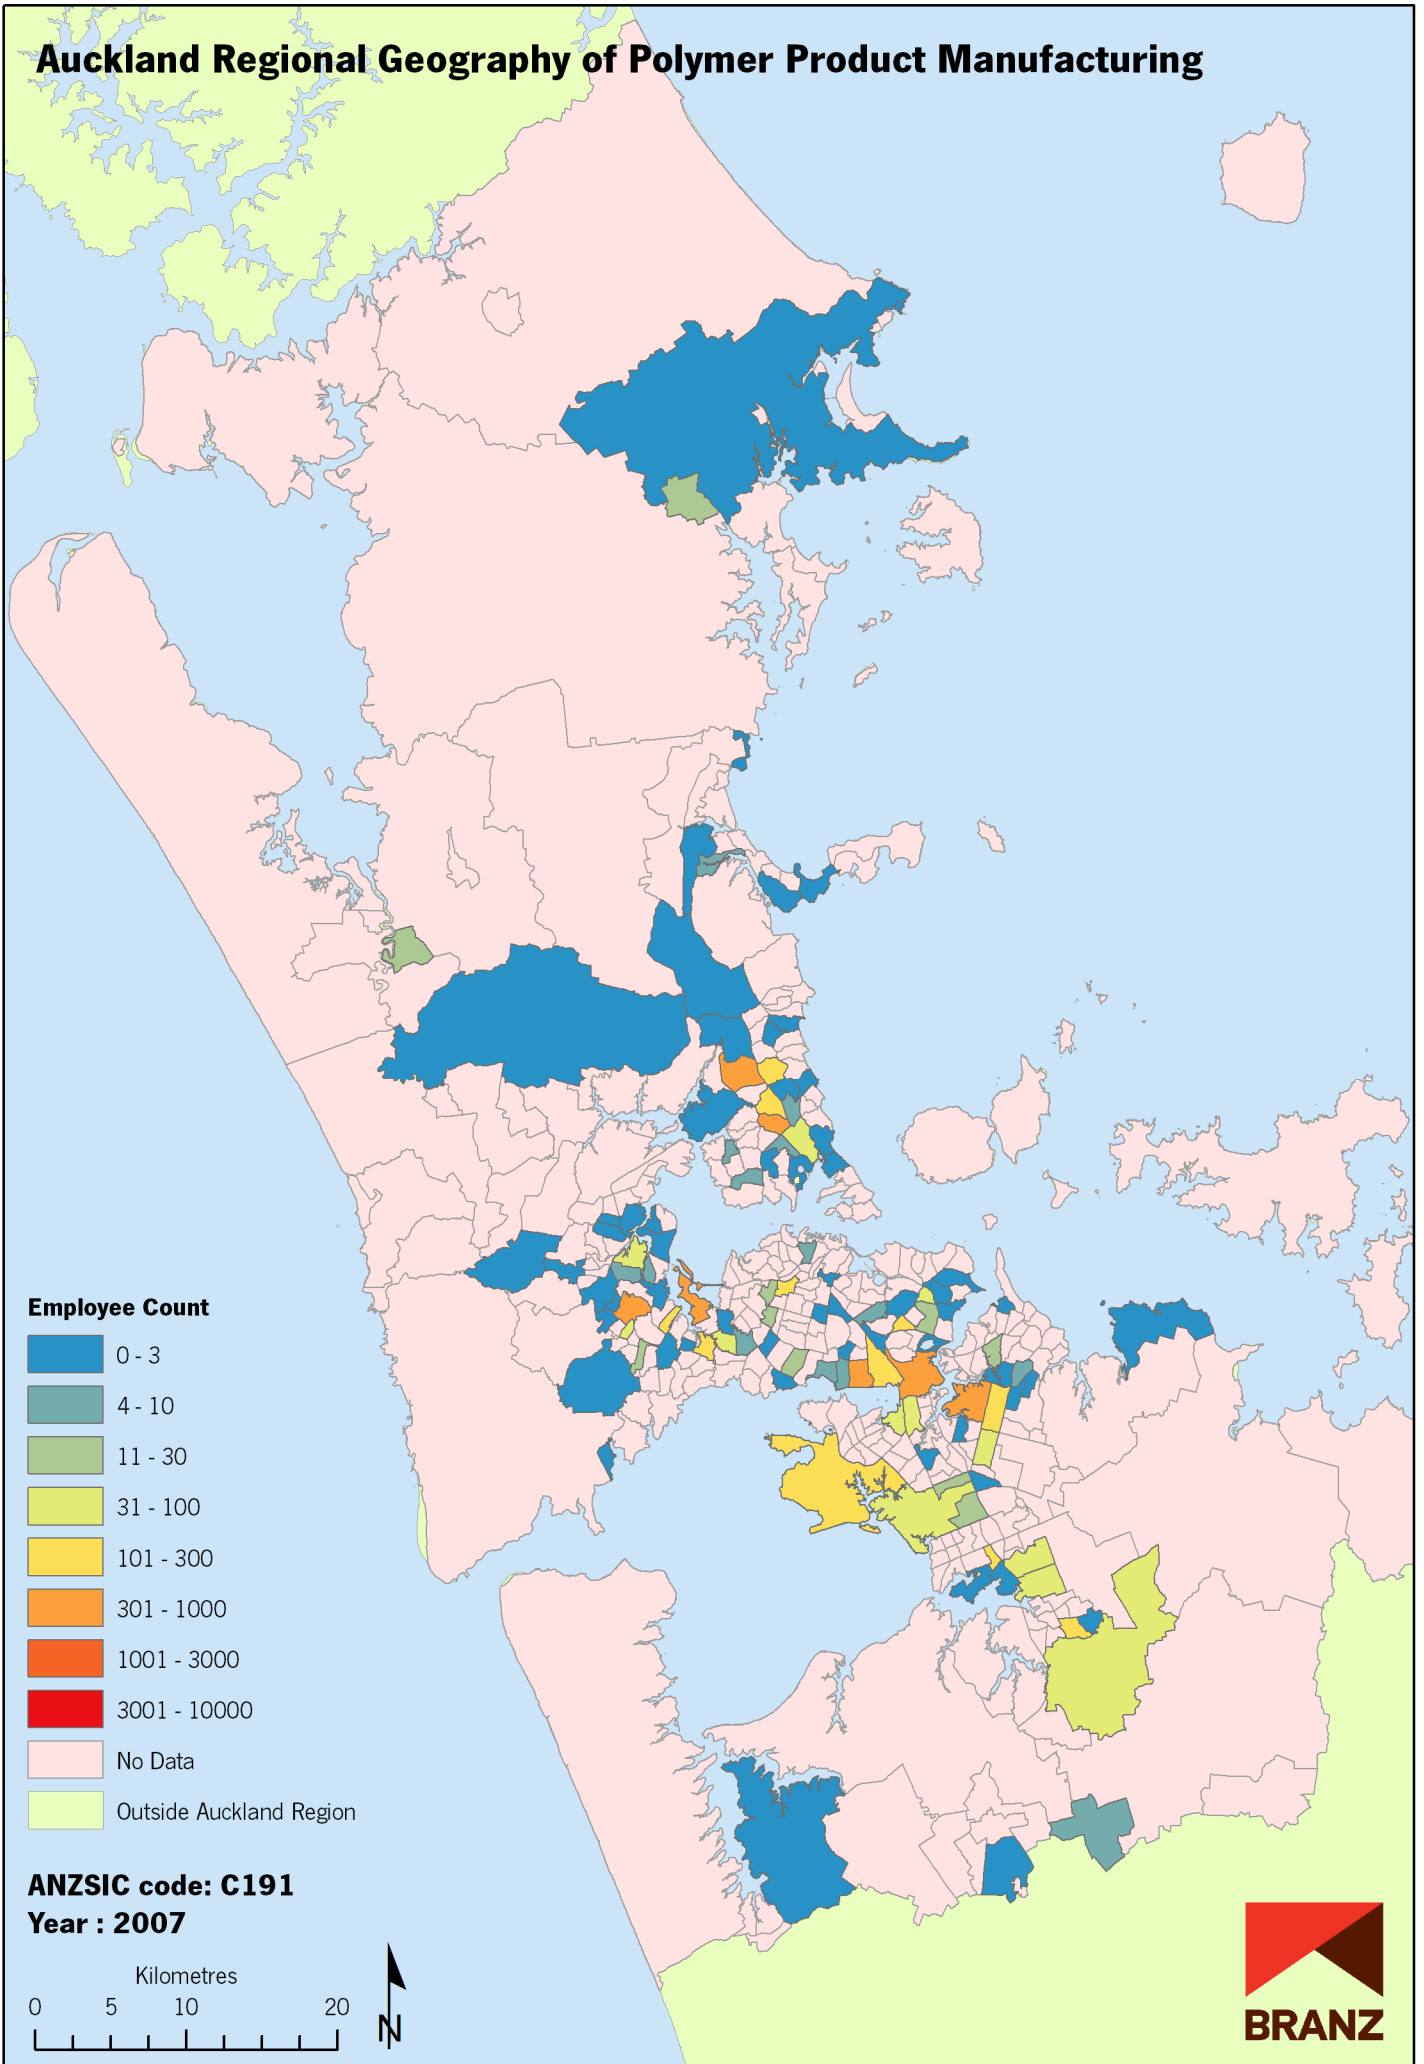

Auckland Regional Geography of Polymer Product Manufacturing

Data sources: Statistics New Zealand, Land Information New Zealand, Ollivier & Co Ltd. Copyright BRANZ. Whilst due care has been taken, BRANZ gives no warranty as to the accuracy and completeness of any information on this map and accepts no liability for any error, omission or use of the information.